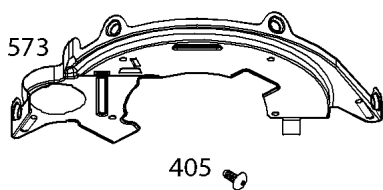

Cylinder, Crankshaft, Camshaft, Air Guides

REF NO	PART NO	QTY	DESCRIPTION
505	691029		NUT -(Governor Control Lever)
540	594325		PLATE, Baffle
562	690311		BOLT -(Governor Control Lever)
573	593607		PLATE, Back
584	594164		COVER, Breather Passage
618	594326		SCREW -(Baffle Plate)
718	690959		PIN, Locating
741	690980		GEAR, Timing
850	100106		SEALANT, Liquid
865	591667		COVER, Air Guide -(Valley)
1263	594166		REED, Breather
1264	594165		SCREW -(Breather Reed)
1319	794467		LABEL, Warning
1319A	797669		LABEL, Warning