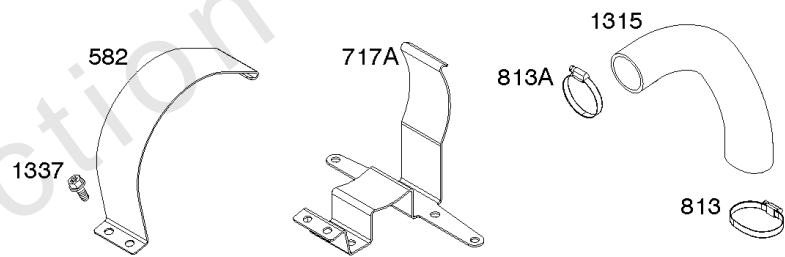

Blower Housing, Air Cleaner, Muffler

REF NO	PART NO	QTY	DESCRIPTION
163	691001		GASKET, Air Cleaner
186A	845141		CONNECTOR, Hose -(EVAP)
186B	593880		CONNECTOR, Hose -(EVAP)
296	591756		STUD -(Muffler)
300	593876		MUFFLER -(Right Outlet) -Used Before Code Date 21062800
300	593877		MUFFLER -(Left Outlet)
304	593622		HOUSING, Blower
305	691005		SCREW -(Blower Housing)
365	699816		SCREW -(Carburetor)
431	593630		ELBOW, Intake
445	841497		FILTER, A/C Cartridge
445A	821136		FILTER, A/C Cartridge
506	690297		SCREW -(Carburetor Cover)
536	593626		CLEANER, Air
563	698425		SCREW -(Debris Screen Guard)
582	593618		CLAMP, Air Cleaner
717	593619		BRACKET, Air Cleaner
717A	593620		BRACKET, Air Cleaner
740	690941		NUT -(Muffler Bracket) -Used Before Code Date 21062800
813	593624		CLAMP
813A	593625		CLAMP
879	593621		COVER, Carburetor/EFI
883	594365		GASKET, Exhaust -Used Before Code Date 21062800
918	799160		HOSE, Vacuum -(Length 9.4 Inches)
921	593629		COVER, Blower Housing
961	691108		SCREW -(Air Cleaner Bracket)
961A	593616		SCREW -(Air Cleaner Bracket)
961B	593617		SCREW -(Air Cleaner Bracket)
964	799159		CAP, Connector
968	593627		COVER, Air Cleaner
1315	593623		HOSE, Air Cleaner
1328	809907		CAP, A/C Rain
1337	593616		SCREW -(Air Cleaner Clamp)
1406	593628		VALVE, Debris
1425	845717		HOSE, Purge Line
1491A	593616		SCREW -(Throttle Body)