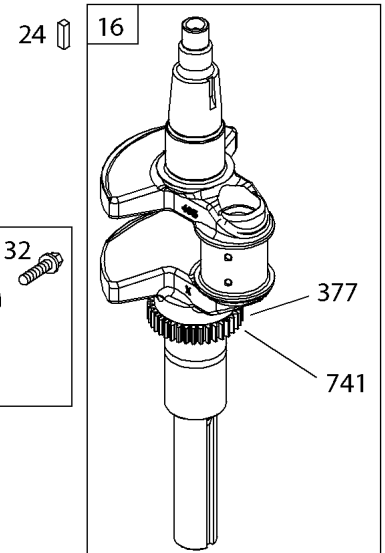

Cylinder Head, Rocker Arm Cover, Intake Manifold

REF NO	PART NO	QTY	DESCRIPTION
5	593838		HEAD, Cylinder -(Cylinder #1)
5A	593839		HEAD, Cylinder -(Cylinder #2)
7	593485		GASKET, Cylinder Head
13	592244		SCREW -(Cylinder Head)
33	593632		VALVE, Exhaust
34	793556		VALVE, Intake
35	694865		SPRING, Valve -(Intake)
36	694865		SPRING, Valve -(Exhaust)
42	499586		KEEPER, Valve
45	690977		TAPPET, Valve
50	593850		MANIFOLD, Intake
51	593849		GASKET, Intake
51A	593851		GASKET, Intake
54	699816		SCREW -(Intake Manifold)
163	691001		GASKET, Air Cleaner
192	690083		ADJUSTER, Rocker Arm
337	792015		PLUG, Spark
383	19576S		WRENCH, Spark Plug
798	697890		SCREW -(Rocker Arm)
868	690968		SEAL, Valve
883	594365		GASKET, Exhaust
914	593637		SCREW -(Rocker Cover)
918A	593641		HOSE, Vacuum -(2.9" Long)
961	691108		SCREW -(Air Cleaner Bracket)
964	799159		CAP, Connector
1022	690971		GASKET, Rocker Cover
1023	593854		COVER, Rocker -(Cylinder #1)
1023A	593855		COVER, Rocker -(Cylinder #2)
1026	690981		ROD, Push -(Steel)
1026A	690982		ROD, Push -(Aluminum)
1029	690972		ARM, Rocker
1029A	807323		ARM, Rocker
1100	791959		PIVOT, Rocker Arm
1491	699816		SCREW -(Throttle Body)

Cylinder, Crankshaft, Camshaft, Air Guides

REF NO	PART NO	QTY	DESCRIPTION
505	691029		NUT -(Governor Control Lever)
540	594325		PLATE, Baffle
562	690311		BOLT -(Governor Control Lever)
573	593607		PLATE, Back
584	594164		COVER, Breather Passage
618	594326		SCREW -(Baffle Plate)
718	690959		PIN, Locating
741	690980		GEAR, Timing
850	100106		SEALANT, Liquid
865	591667		COVER, Air Guide -(Valley)
1263	594166		REED, Breather
1264	594165		SCREW -(Breather Reed)
1319	794467		LABEL, Warning
1319A	797669		LABEL, Warning