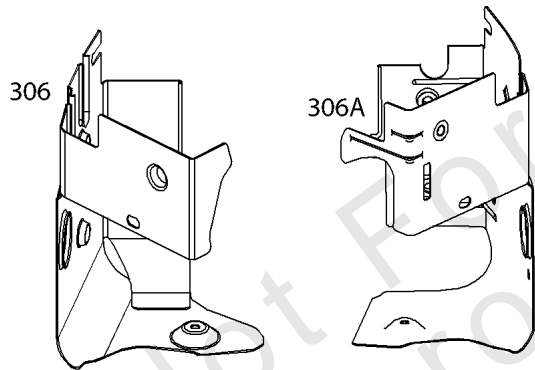

Cylinder Head, Rocker Arm Cover, Intake Manifold

REF NO	PART NO	QTY	DESCRIPTION
5	593838		HEAD, Cylinder -(Cylinder #1)
5A	593839		HEAD, Cylinder -(Cylinder #2)
7	593485		GASKET, Cylinder Head
13	592244		SCREW -(Cylinder Head)
33	593632		VALVE, Exhaust
34	793556		VALVE, Intake
35	694865		SPRING, Valve -(Intake)
36	694865		SPRING, Valve -(Exhaust)
42	499586		KEEPER, Valve
45	690977		TAPPET, Valve
50	593850		MANIFOLD, Intake
51	593849		GASKET, Intake
51A	593851		GASKET, Intake
54	699816		SCREW -(Intake Manifold)
163	691001		GASKET, Air Cleaner
192	690083		ADJUSTER, Rocker Arm
337	792015		PLUG, Spark
383	19576S		WRENCH, Spark Plug
798	697890		SCREW -(Rocker Arm)
868	690968		SEAL, Valve
883	594365		GASKET, Exhaust
914	593637		SCREW -(Rocker Cover)
918A	593641		HOSE, Vacuum -(2.9" Long)
961	691108		SCREW -(Air Cleaner Bracket)
964	799159		CAP, Connector
1022	690971		GASKET, Rocker Cover
1023	593854		COVER, Rocker -(Cylinder #1)
1023A	593855		COVER, Rocker -(Cylinder #2)
1026	690981		ROD, Push -(Steel)
1026A	690982		ROD, Push -(Aluminum)
1029	690972		ARM, Rocker
1029A	807323		ARM, Rocker
1100	791959		PIVOT, Rocker Arm
1491	699816		SCREW -(Throttle Body)