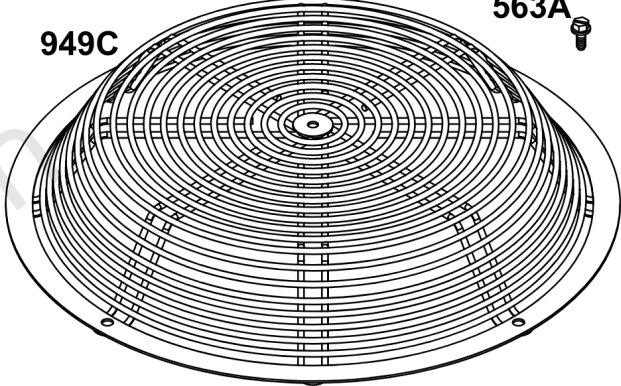

Not For
Reproduction

Flywheel Guards

REF NO	PART NO	QTY	DESCRIPTION
563	799360	1	SCREW -(Debris Screen Guard)
563A	597574	1	SCREW -(Debris Screen Guard)
563B	799359	1	SCREW -(Debris Screen Guard)
949	799357	1	GUARD, Debris Screen -(Static Cover Flywheel) (Requires 4 x 799360 Screw)
949A	797420YP	1	GUARD, Debris Screen -(Static Cover Flywheel High Flow) (Requires 4 x 799360 Screw)
949B	593206	1	GUARD, Debris Screen -(Static Cover Flywheel) (Requires 4 x 799359 Screw)
949C	597573	1	GUARD, Debris Screen -(Wire Static Flywheel Cover) (Requires 4x 597574 Screw) (For Commercial Series)

Not For Reproduction