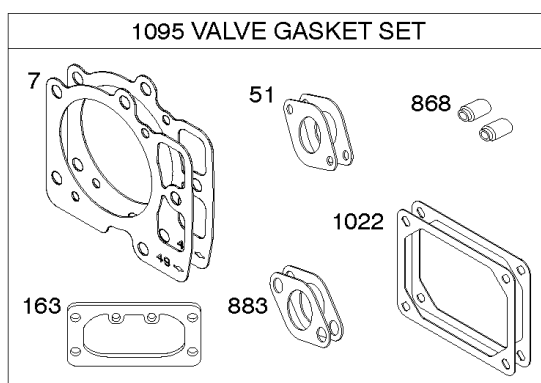

Engine/Valve Gasket Set, Carburetor Overhaul Kit

REF NO	PART NO	QTY	DESCRIPTION
3	593643		SEAL, Oil -(Magneto Side)
7	593485		GASKET, Cylinder Head
9	690937		GASKET, Breather -Used Before Code Date 15112300
20	593644		SEAL, Oil -(PTO Side)
51	690949		GASKET, Intake
51A	594427		GASKET, Intake
93	845864		BUSHING, Throttle Shaft
104	694918		PIN, Float Hinge
105	797410		VALVE, Float Needle
121	799132		KIT, Carburetor Overhaul
122	593425		SPACER, Carburetor
137	690994		GASKET, Float Bowl
150	841649		GASKET, Nozzle
163	691001		GASKET, Air Cleaner
276	695410		WASHER, Sealing
358	593676		GASKET SET, Engine
524	691032		SEAL, O-Ring
633	690722		SEAL, Choke/Throttle Shaft
672	690234		GASKET, Carburetor Plate
691	790574		SEAL, Governor Shaft
842	691031		SEAL, O-Ring -(Dipstick Tube)
850	100106		SEALANT, Liquid
868	690968		SEAL, Valve
883	690970		GASKET, Exhaust
987	808183		SEAL, Choke/Throttle Shaft
1022	690971		GASKET, Rocker Cover
1095	593492		GASKET SET, Valve
1124	690988		SEAL, O-Ring -(Fuel Transfer Tube)
1124A	841653		SEAL, O-Ring -(Fuel Transfer Tube)