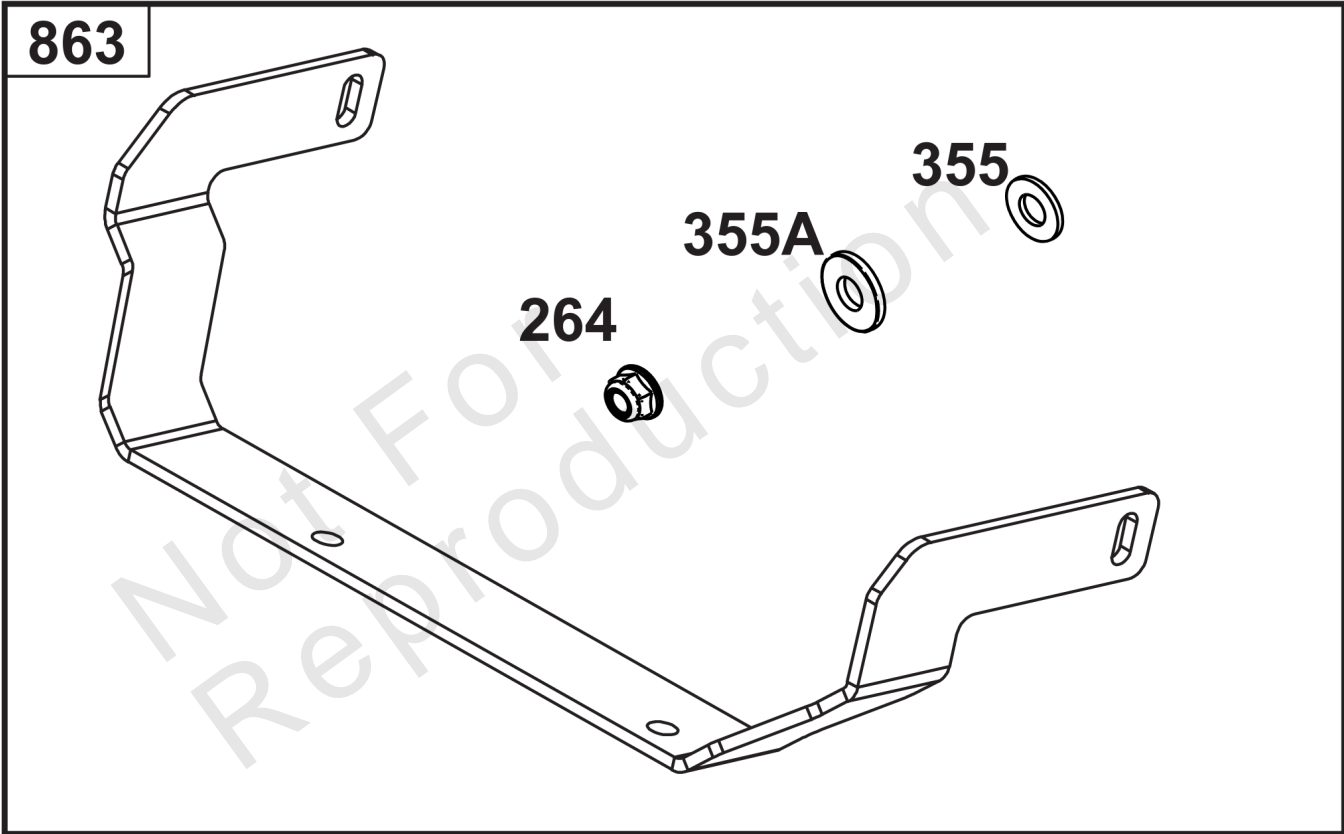

Muffler Mounting Hardware

REF NO	PART NO	QTY	DESCRIPTION
264	703465	4	NUT, 5/16-18, GR5 -(Muffler Adapter)
296	591756	4	STUD -(Muffler)
355	5025292SM	4	WASHER, 5/16" GD.9 FL -(Muffler Bracket)
355A	5025155SM	2	WASHER, 5/16 -(Muffler Bracket)
613	690341	4	SCREW -(Muffler)
613A	690363	4	SCREW -(Muffler)
863	597480	1	BRACKET, Muffler
883	594365	2	GASKET, Exhaust
883A	690970	2	GASKET, Exhaust
1177	690941	4	NUT -(Muffler)

Not For Reproduction