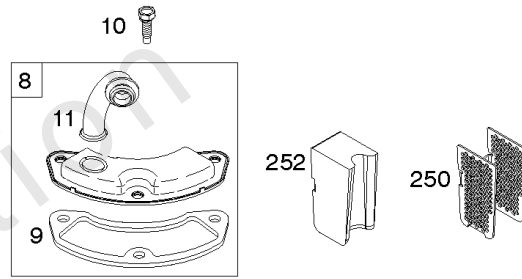

1319 WARNING LABEL

WARNING
Read and follow Operating Instructions before starting engine.
Exhaust is toxic. Open engine to cool at least 2 minutes before refueling.
Engine will not start. Insulate, dry, and clean engine before use.
Wear eye protection any time you work on or around hot parts.

REQUIRED when replacing parts with warning labels affixed.

1319A WARNING LABEL

REQUIRED when replacing parts with warning labels affixed.

1036 EMISSIONS LABEL