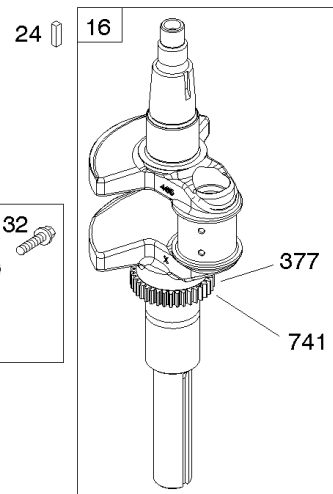

1319 WARNING LABEL

REQUIRED when replacing parts with warning labels affixed.

1319A WARNING LABEL

REQUIRED when replacing parts with warning labels affixed.

1036 EMISSIONS LABEL