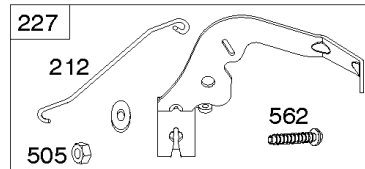

1319 WARNING LABEL

WARNING
Read and follow Operating Instructions before starting engine.
Exhaust is toxic. Open engine to cool at least 2 minutes before refueling.
Engine will not start. Insulate, dry, and clean engine before use.
Wear eye protection any time you work on or around hot parts.

REQUIRED when replacing parts with warning labels affixed.

1319A WARNING LABEL

REQUIRED when replacing parts with warning labels affixed.

1036 EMISSIONS LABEL