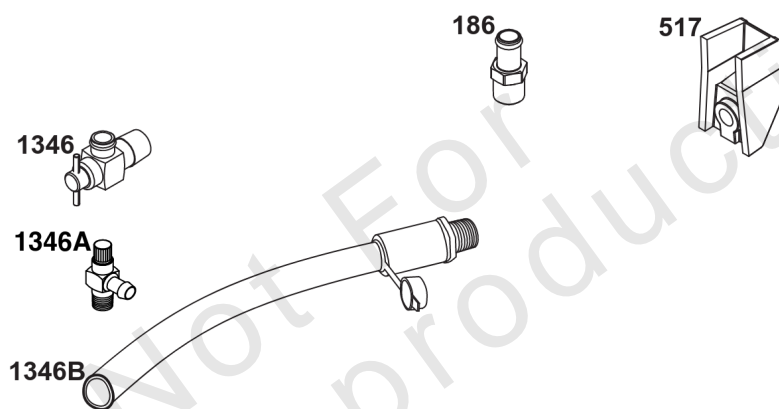

Lubrication

REF NO	PART NO	QTY	DESCRIPTION
186	796532	1	CONNECTOR, Hose -(Threaded Engine Block Connector for EZ-Oil Drain Hose) (Order hose separate)
239	690233	1	SWITCH, Oil Pressure -(2-4 PSI Normally-Closed Switch)
239A	491657S	1	SWITCH, Oil Pressure -(3-5 PSI Normally-Closed Switch)
239B	841281	1	SWITCH, Oil Pressure -(7-10 PSI Normally-Closed Switch)
239C	694115	1	SWITCH, Oil Pressure -(9-13 PSI Normally-Closed Switch)
239D	697049	1	SWITCH, Oil Pressure -(3-6 PSI Normally-Open Switch)
295B	594271	1	ADAPTER, Remote Oil Filter -(Remote Oil Filter Kit)
512	594200	1	HOSE, Oil Drain -(EZ-Oil Drain Hose, 10.5") (Order threaded engine block connector separate)
512	593635	1	HOSE, Oil Drain -(EZ-Oil Drain Hose, 13.75") (Order threaded engine block connector separate)
512B	1723165SM	1	HOSE, Oil Drain, 10-1/2" Long, 3/8-18 Fittings -(10.5")
512C	5048681SM	1	HOSE, OIL DRAIN -(12.5")
517	593633	1	RETAINER, Oil Drain
601	841597	4	CLAMP, Hose
1013	690954	1	NIPPLE, Oil Filter
1346	844802	1	VALVE, Oil Drain Shut Off
1346A	492031	1	VALVE, Oil Drain Shut Off
1346B	5401WEB	1	VALVE, Oil Drain Shut Off -(1/4 Turn Oil Drain Valve with Hose)
1374	796863	1	SEAL, O-Ring
1505	100169		OIL-1QT VANGUARD (CASE) -(1 qt. Bottle)
1505A	100170		OIL-5QT VANGUARD (CASE) -(5 qt. Bottle)