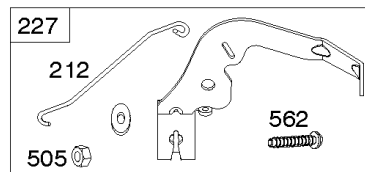

1319 WARNING LABEL

REQUIRED when replacing parts with warning labels affixed.

1319A WARNING LABEL

REQUIRED when replacing parts with warning labels affixed.

1036 EMISSIONS LABEL