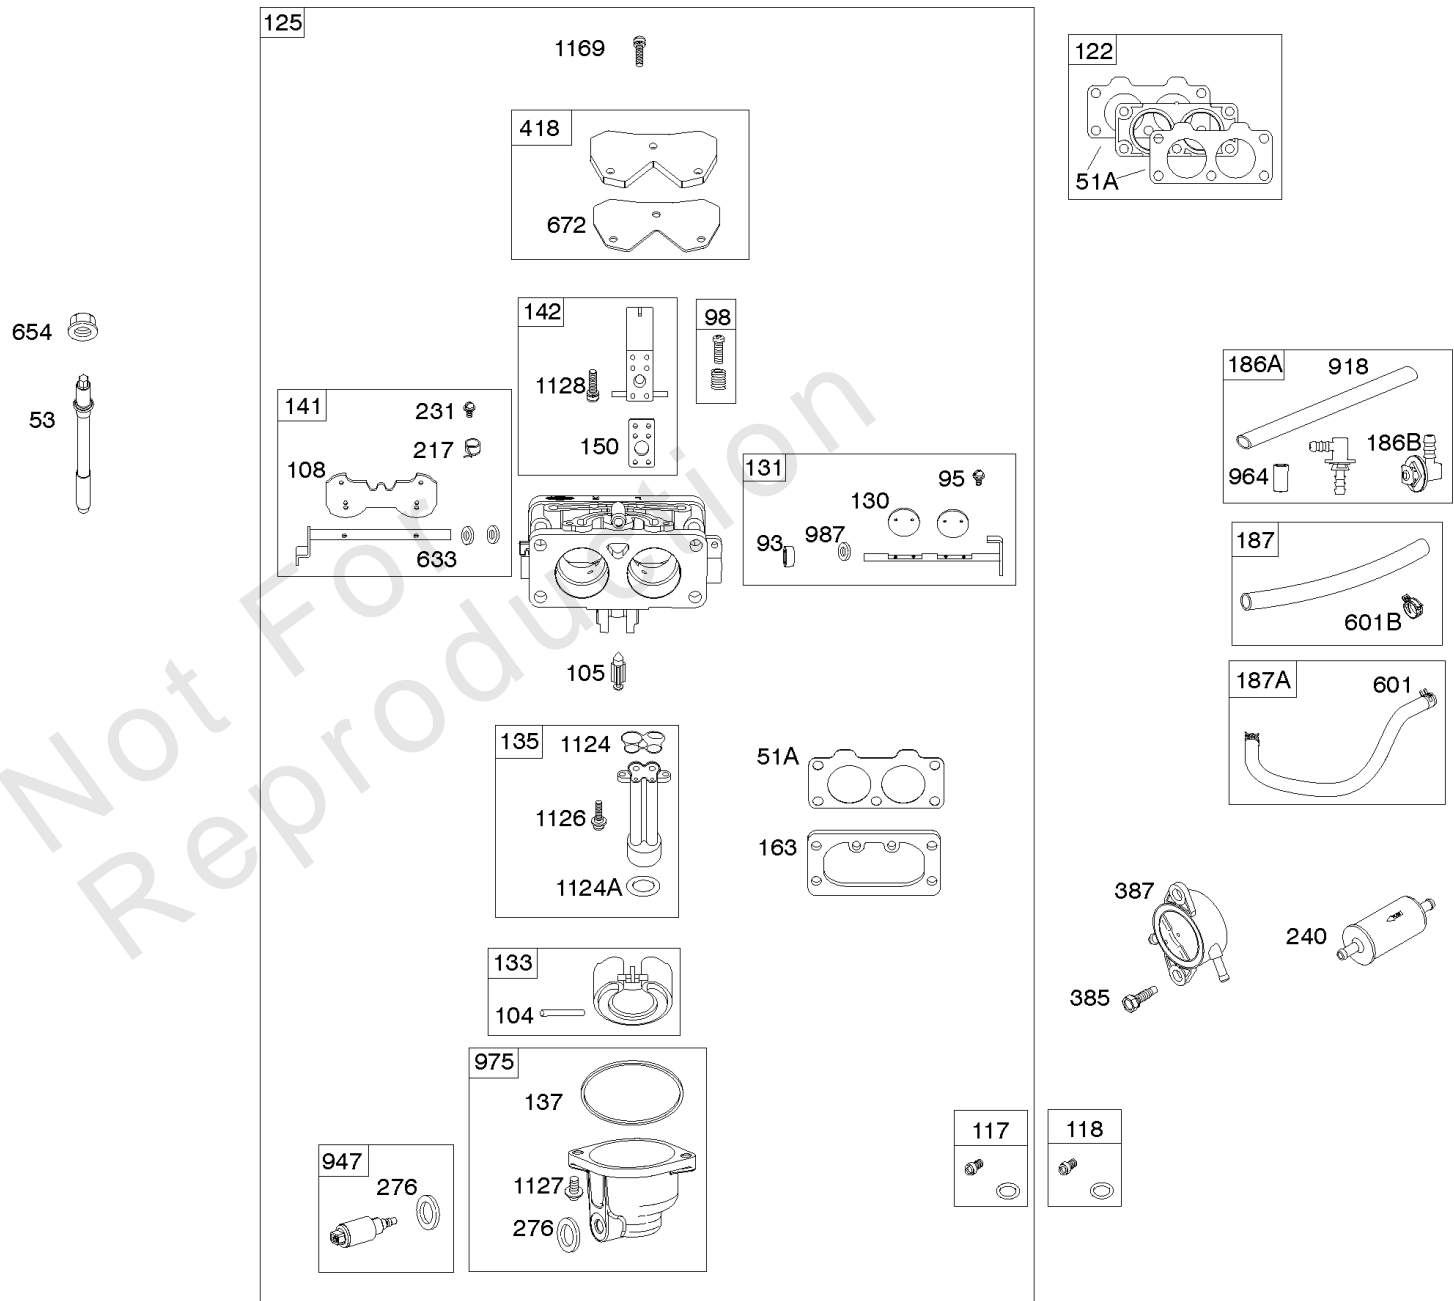

## Carburetor, Fuel Supply

REF NO	PART NO	QTY	DESCRIPTION
51A	594427		GASKET, Intake
53	690951		STUD -(Carburetor)
93	845864		BUSHING, Throttle Shaft
95	690718		SCREW -(Throttle Valve)
98	699721		KIT, Idle Speed
104	694918		PIN, Float Hinge
105	797410		VALVE, Float Needle
108	699723		VALVE, Choke
117	842082		JET, Main -(Standard) (Left and Right Jet)
118	842081		JET, Main -(High Altitude) (Left and Right Jet)
122	593425		SPACER, Carburetor
125	593484		CARBURETOR
130	796875		VALVE, Throttle
131	796872		KIT, Throttle Shaft
133	699724		FLOAT, Carburetor
135	699729		TUBE, Fuel Transfer
137	690994		GASKET, Float Bowl
141	799112		KIT, Choke Shaft
142	796871		NOZZLE, Carburetor
150	841649		GASKET, Nozzle
163	691001		GASKET, Air Cleaner
186A	799158		CONNECTOR, Hose -(EVAP)
186B	845141		CONNECTOR, Hose -(EVAP)
187	791766		LINE, Fuel -(15 Inches Long)(Cut to Required Length)
187A	593127		LINE, Fuel -(Formed Hose)
217	799771		SPRING, Choke Return
231	690718		SCREW -(Choke Valve)
240	695666		FILTER, Fuel
276	695410		WASHER, Sealing
385	797409		SCREW -(Fuel Pump) (Fuel Pump Mounted To Blower Housing)
387	808656		PUMP, Fuel
418	795912		PLATE, Carburetor Cover
601	691038		CLAMP, Hose -(Black)
601B	791850		CLAMP, Hose -(Green)
633	690722		SEAL, Choke/Throttle Shaft
654	690958		NUT -(Carburetor)
672	690234		GASKET, Carburetor Plate
918	799160		HOSE, Vacuum -(Length 9.4 Inches)
947	798779		SOLENOID, Fuel
964	799159		CAP, Connector
975	799114		BOWL, Float