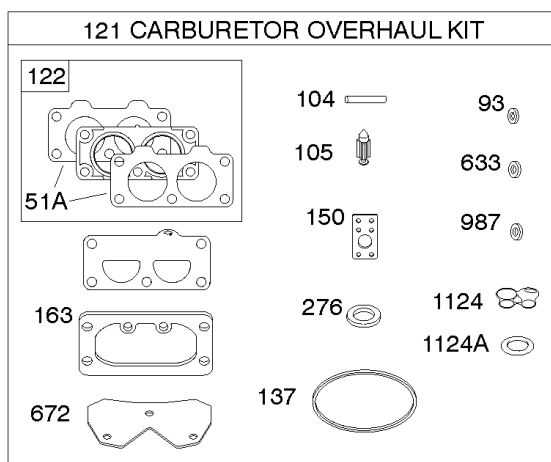

## Engine/Valve Gasket Set, Carburetor Overhaul Kit

REF NO	PART NO	QTY	DESCRIPTION
3	593643		SEAL, Oil -(Magneto Side)
7	593485		GASKET, Cylinder Head
9	690937		GASKET, Breather -Used Before Code Date 15112300
20	593644		SEAL, Oil -(PTO Side)
51	690949		GASKET, Intake
51A	594427		GASKET, Intake
93	845864		BUSHING, Throttle Shaft
104	694918		PIN, Float Hinge
105	797410		VALVE, Float Needle
121	799132		KIT, Carburetor Overhaul
122	593425		SPACER, Carburetor
137	690994		GASKET, Float Bowl
150	841649		GASKET, Nozzle
163	691001		GASKET, Air Cleaner
276	695410		WASHER, Sealing
358	593676		GASKET SET, Engine
524	691032		SEAL, O-Ring
633	690722		SEAL, Choke/Throttle Shaft
672	690234		GASKET, Carburetor Plate
691	790574		SEAL, Governor Shaft
842	691031		SEAL, O-Ring -(Dipstick Tube)
850	100106		SEALANT, Liquid
868	690968		SEAL, Valve
883	690970		GASKET, Exhaust
987	808183		SEAL, Choke/Throttle Shaft
1022	690971		GASKET, Rocker Cover
1095	593492		GASKET SET, Valve
1124	690988		SEAL, O-Ring -(Fuel Transfer Tube)
1124A	841653		SEAL, O-Ring -(Fuel Transfer Tube)