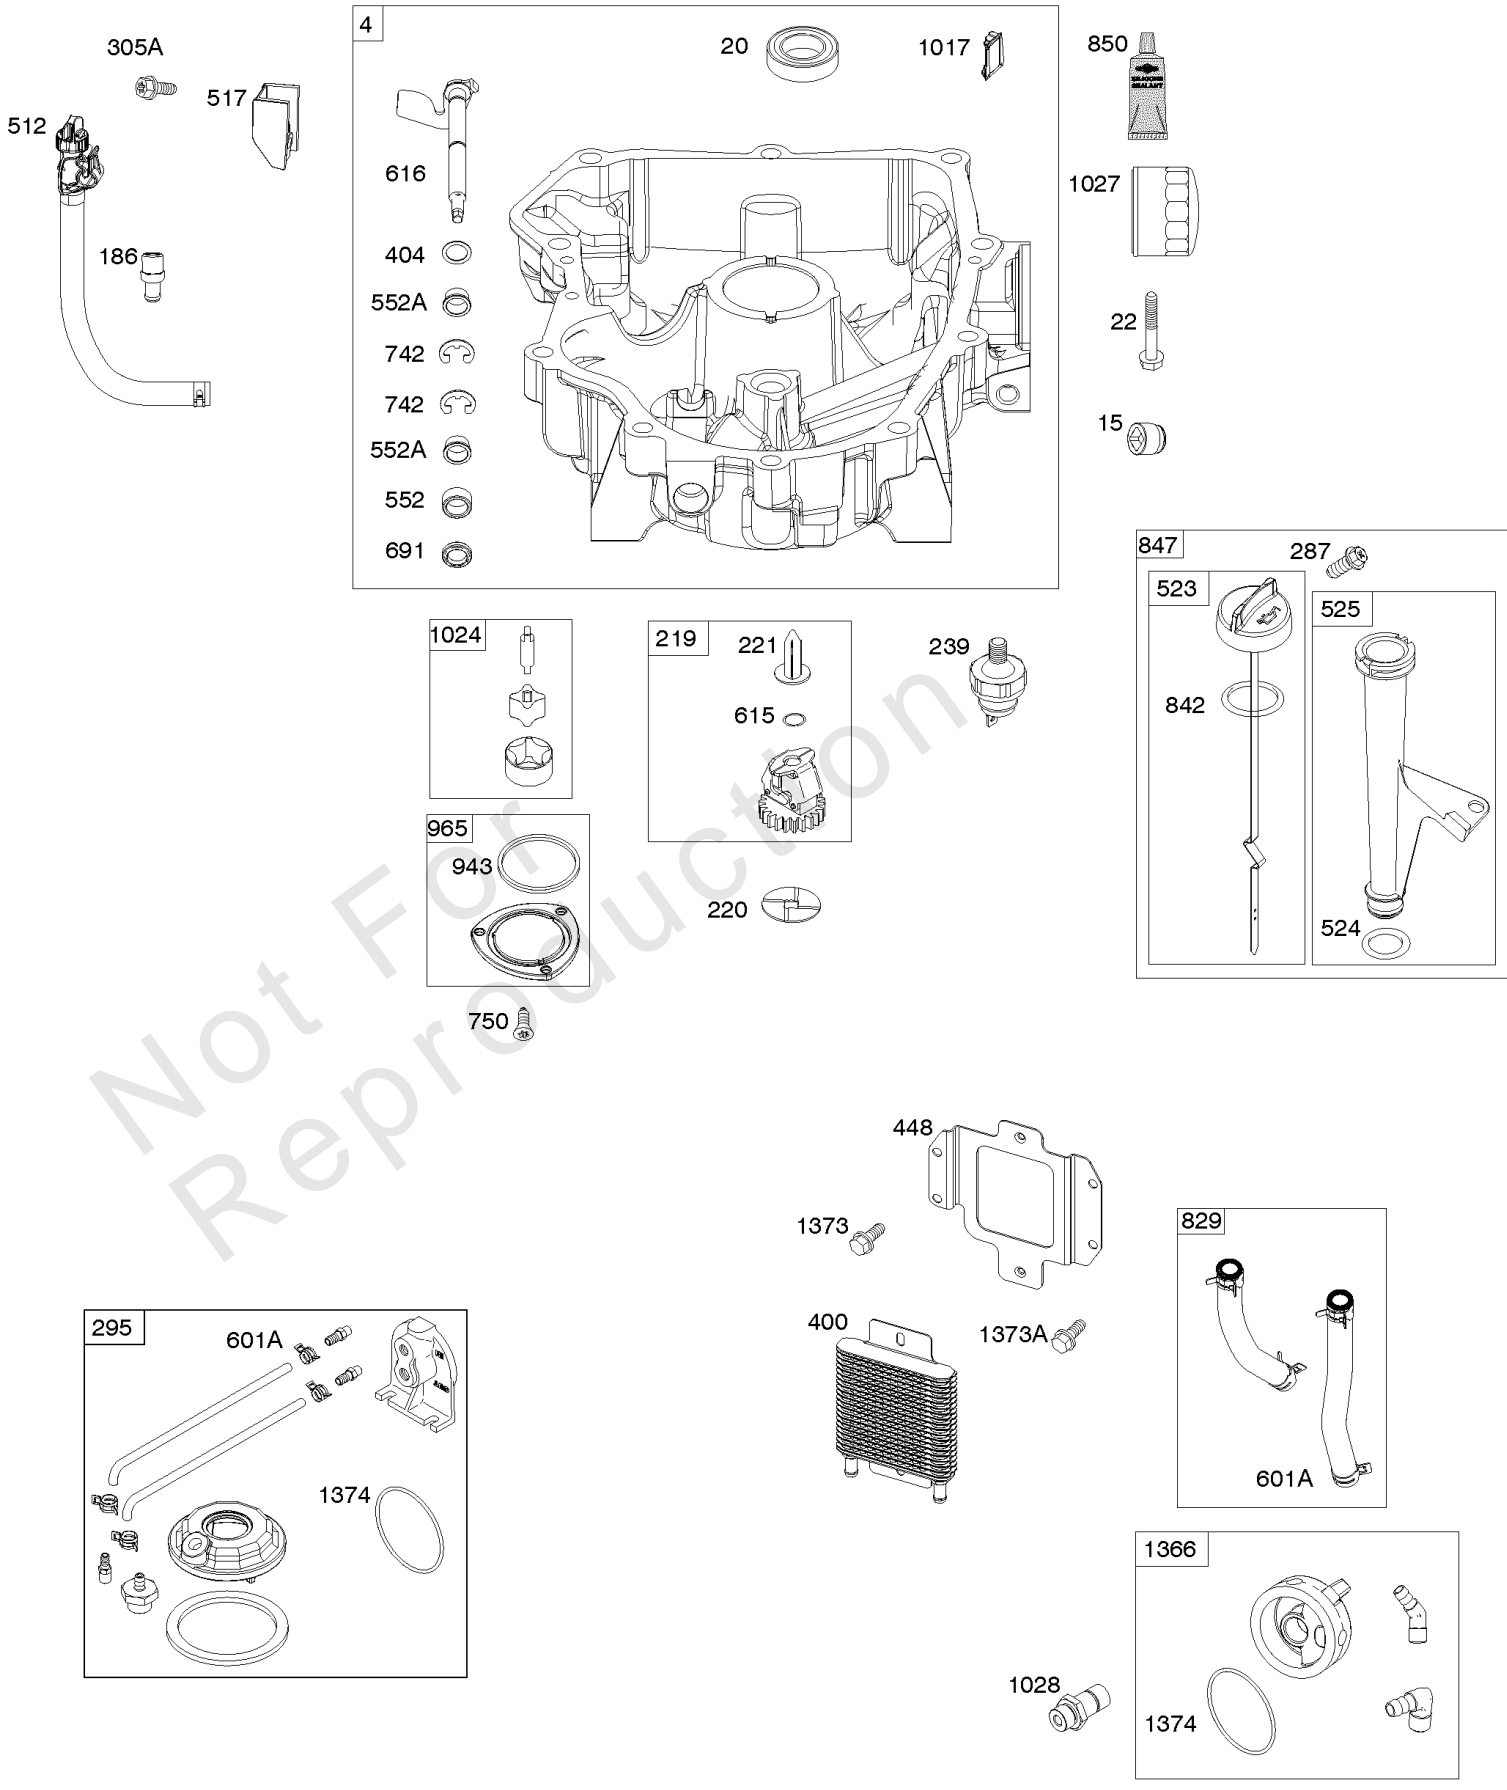

Engine Sump, Oil Cooler, Dipstick/Tube Assembly

REF NO	PART NO	QTY	DESCRIPTION
4	593652		SUMP, Engine
15	690946		PLUG, Oil Drain
20	593644		SEAL, Oil -(PTO Side)
22	694966		SCREW -(Crankcase Cover/Sump)
186	796532		CONNECTOR, Hose -(Oil Drain Hose)
219	793338		GEAR, Governor
220	799772		WASHER -(Governor Gear)
221	841026		CUP, Governor
239	792028		SWITCH, Oil Pressure
287	697820		SCREW -(Dipstick Tube)
295	594271		ADAPTER, Remote Oil Filter
305A	593634		SCREW -(Blower Housing) (Oil Drain Retainer)
400	796862		COOLER, Oil
404	690442		WASHER -(Governor Crank)
448	593631		BRACKET, Oil Cooler
512	593635		HOSE, Oil Drain
517	593633		RETAINER, Oil Drain
523	594528		DIPSTICK
524	691032		SEAL, O-Ring
525	691037		TUBE, Dipstick
552	796638		BUSHING, Governor Crank
552A	690553		BUSHING, Governor Crank
601A	841597		CLAMP, Hose -(Oil Cooler Hose)
615	698290		RETAINER, Governor Shaft
616	691045		CRANK, Governor
691	790574		SEAL, Governor Shaft
742	690328		RETAINER, E Ring
750	796208		SCREW -(Oil Pump Cover)
829	799104		HOSE, Oil Cooler -(Oil Cooler Hose)
842	691031		SEAL, O-Ring -(Dipstick Tube)
847	594609		DIPSTICK/TUBE ASSEMBLY
850	100106		SEALANT, Liquid
943	796222		SEAL, O-Ring -(Oil Pump Cover)
965	796221		COVER, Oil Pump
1017	796214		SCREEN, Oil Pump
1024	796220		PUMP, Oil
1027	696854		FILTER, Oil
1028	796864		ADAPTER, Oil Filter
1366	799131		DIVERTER, Oil Cooler
1373	695629		SCREW -(Oil Cooler Bracket)
1373A	799105		SCREW -(Oil Cooler Bracket)

Engine Sump, Oil Cooler, Dipstick/Tube Assembly

Mfg. No: 49R977-0001-G1