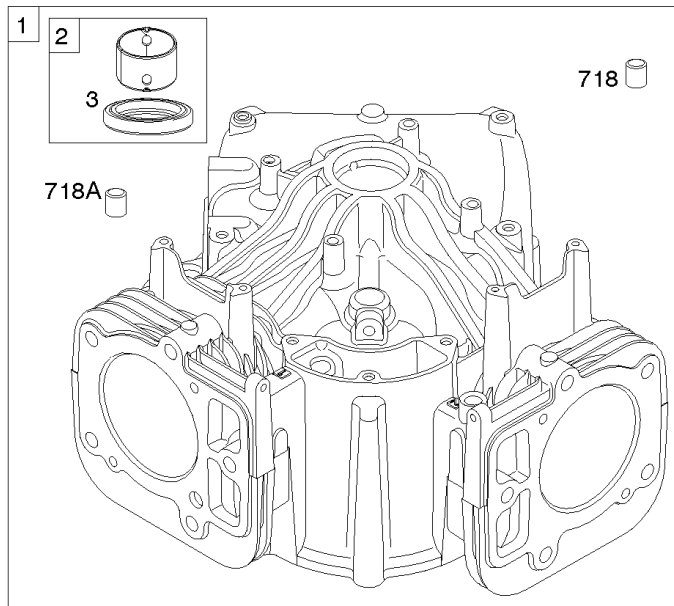

## Cylinder, Crankshaft, Camshaft, Air Guides

REF NO	PART NO	QTY	DESCRIPTION
1	593645		CYLINDER ASSEMBLY -( -Used Before Code Date 15071600)
1	594938		CYLINDER ASSEMBLY -( -Used After Code Date 15071500)
2	593660		KIT, Bushing/Seal -(Magneto Side)
3	593643		SEAL, Oil -(Magneto Side)
8	792185		BREATHER ASSEMBLY -( -Used Before Code Date 15112300)
9	690937		GASKET, Breather -( -Used Before Code Date 15112300)
10	691108		SCREW -(Breather Assembly)
11	594163		TUBE, Breather -( -Used After Code Date 15112200)
11	792184		TUBE-BREATHER -( -Used Before Code Date 15112300)
16	593609		CRANKSHAFT
24	796335		KEY, Flywheel
25	593646		PISTON ASSEMBLY -(Standard)
25	593648		PISTON ASSEMBLY -(.020 Oversize)
26	593647		SET, Ring -(Standard)
26	593649		SET, Ring -(.020 Oversize)
27	690975		LOCK, Piston Pin
28	593650		PIN, Piston
29	593651		ROD, Connecting
32	690976		SCREW -(Connecting Rod)
45	690977		TAPPET, Valve
46	593608		CAMSHAFT
212	695238		LINK, Throttle
227	798856		LEVER, Governor Control
250	690957		RETAINER, Breather -( -Used Before Code Date 15112300)
252	794389		COLLECTOR-OIL -( -Used Before Code Date 15112300)
306	796852		SHIELD-CYLINDER -(Cylinder #1)
306A	591666		SHIELD-CYLINDER -(Cylinder #2)
307	691003		SCREW -(Cylinder Shield)
307A	691108		SCREW -(Cylinder Shield)
377	690979		KEY, Woodruff
405	594937		SCREW -(Back Plate) ( -Used After Code Date 15071500)