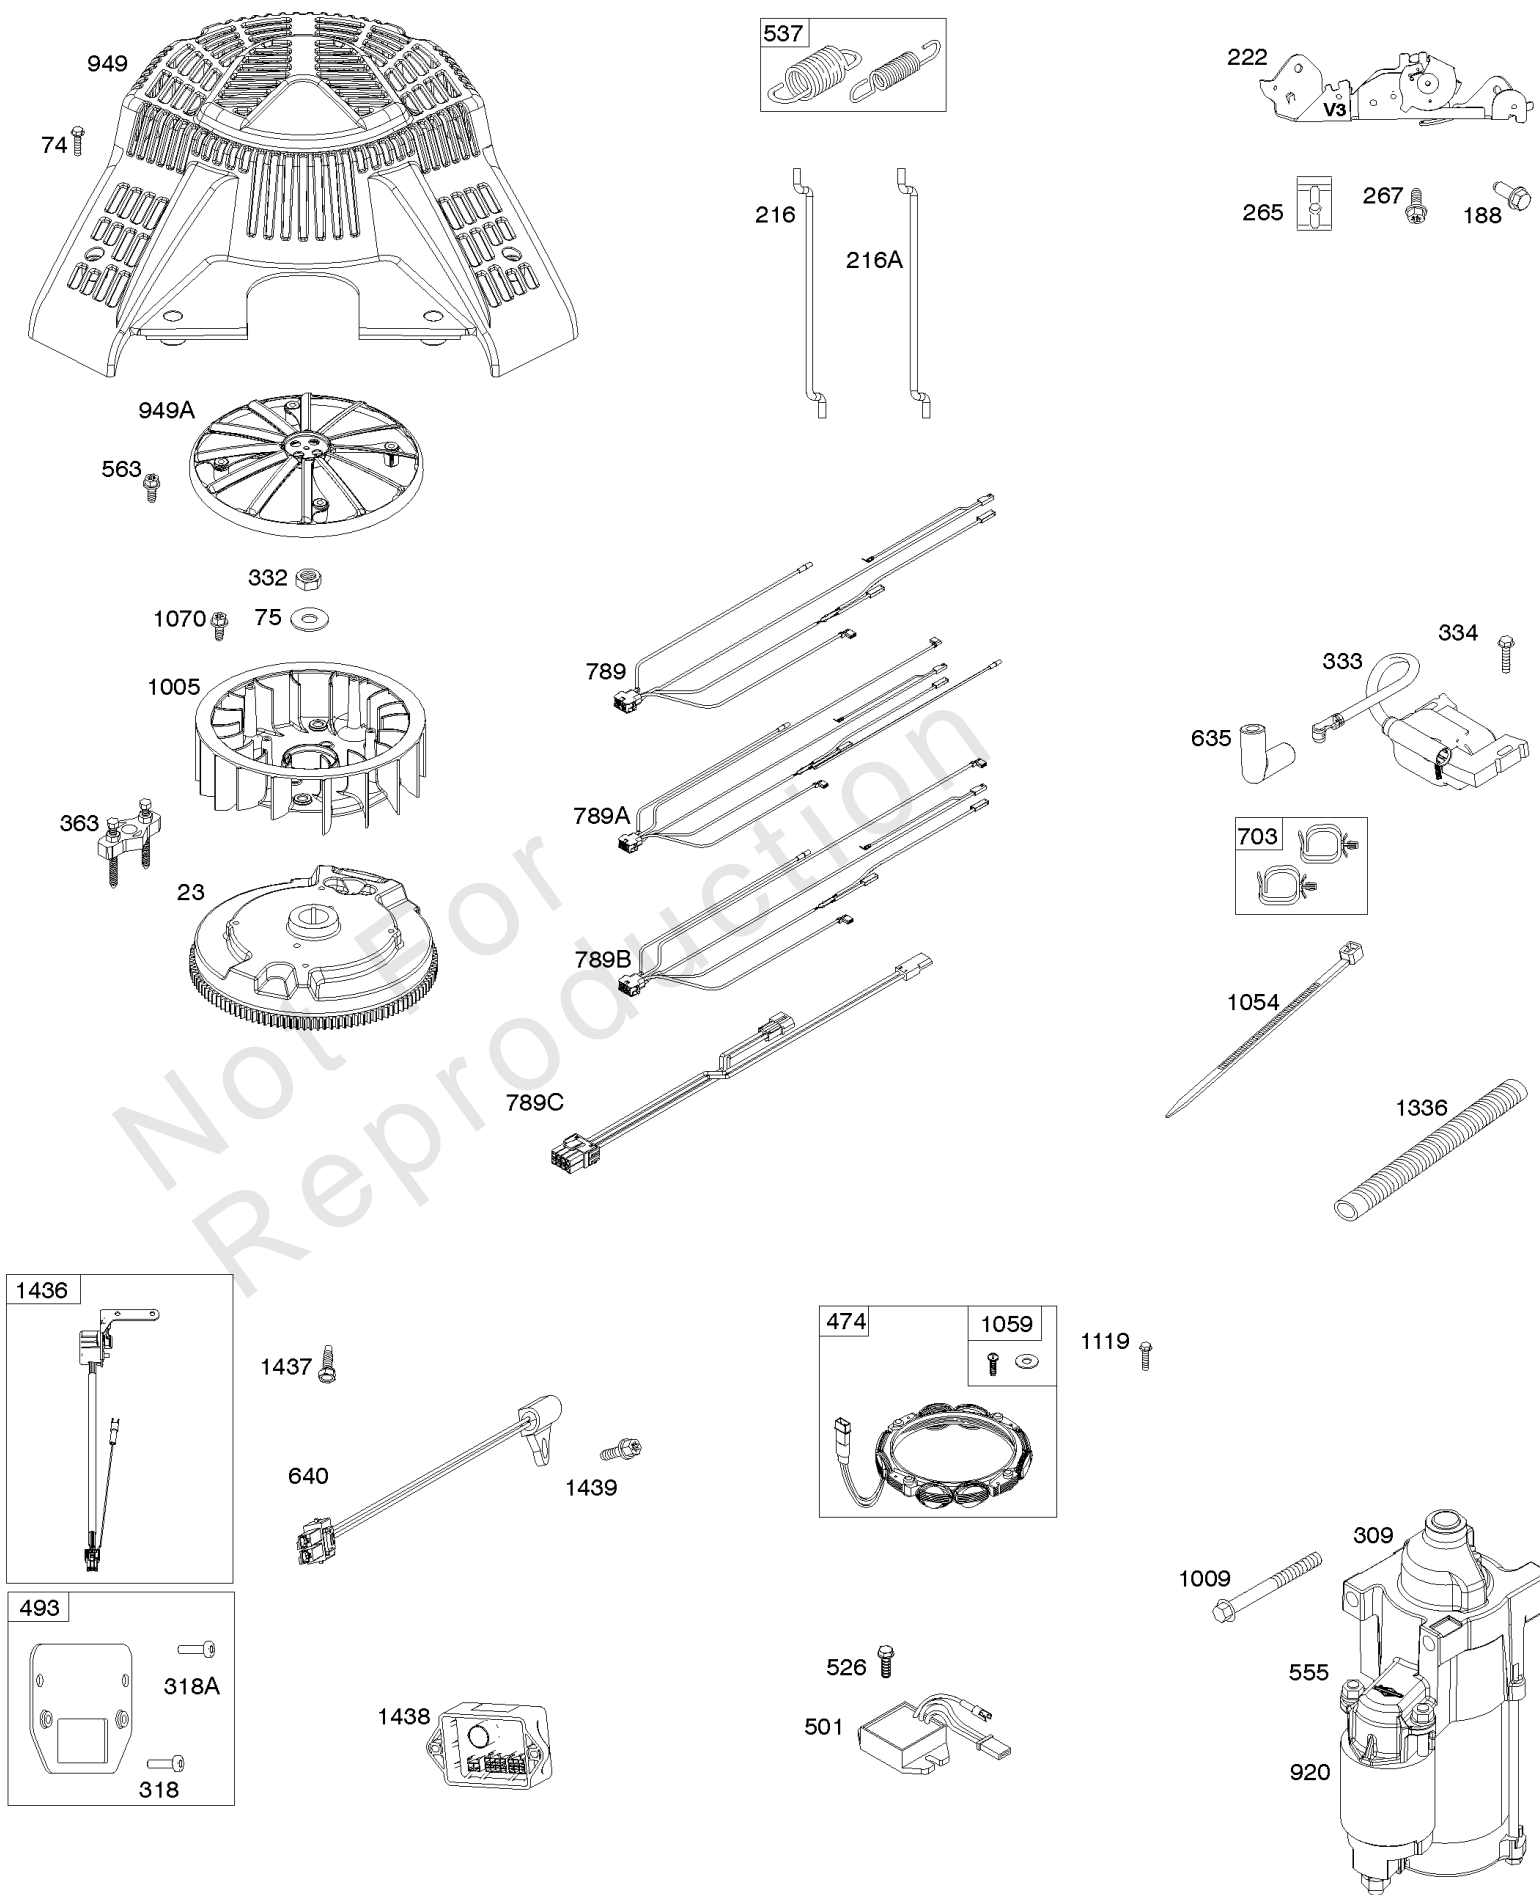

## Engine/Valve Gasket Set, Carburetor Overhaul Kit

REF NO	PART NO	QTY	DESCRIPTION
3	593643		SEAL, Oil -(Magneto Side)
7	593485		GASKET, Cylinder Head
9	690937		GASKET, Breather -Used Before Code Date 15112300
20	593644		SEAL, Oil -(PTO Side)
51	690949		GASKET, Intake
51A	594427		GASKET, Intake
93	845864		BUSHING, Throttle Shaft
104	694918		PIN, Float Hinge
105	797410		VALVE, Float Needle
121	799132		KIT, Carburetor Overhaul
122	593425		SPACER, Carburetor
137	690994		GASKET, Float Bowl
150	841649		GASKET, Nozzle
163	691001		GASKET, Air Cleaner
276	695410		WASHER, Sealing
358	593676		GASKET SET, Engine
524	691032		SEAL, O-Ring
633	690722		SEAL, Choke/Throttle Shaft
672	690234		GASKET, Carburetor Plate
691	790574		SEAL, Governor Shaft
842	691031		SEAL, O-Ring -(Dipstick Tube)
850	100106		SEALANT, Liquid
868	690968		SEAL, Valve
883	690970		GASKET, Exhaust
987	808183		SEAL, Choke/Throttle Shaft
1022	690971		GASKET, Rocker Cover
1095	593492		GASKET SET, Valve
1124	690988		SEAL, O-Ring -(Fuel Transfer Tube)
1124A	841653		SEAL, O-Ring -(Fuel Transfer Tube)