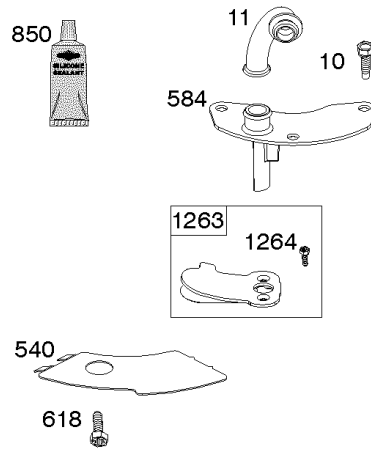

## Carburetor, Fuel Supply

REF NO	PART NO	QTY	DESCRIPTION
987	808183		SEAL, Choke/Throttle Shaft
1124	690988		SEAL, O-Ring -(Fuel Transfer Tube)
1124A	841653		SEAL, O-Ring -(Fuel Transfer Tube)
1126	690991		SCREW -(Fuel Transfer Tube)
1127	695407		SCREW -(Float Bowl) (Float Bowl to Carburetor Body)
1128	690990		SCREW -(Carburetor Nozzle)
1169	690990		SCREW -(Carburetor Cover Plate)

## Cylinder Head, Rocker Arm Cover, Intake Manifold

REF NO	PART NO	QTY	DESCRIPTION
5	593653		HEAD, Cylinder -(Cylinder 1)
5A	593654		HEAD, Cylinder -(Cylinder 2)
7	593485		GASKET, Cylinder Head
13	592244		SCREW -(Cylinder Head)
33	593632		VALVE, Exhaust
34	793556		VALVE, Intake
35	694865		SPRING, Valve -(Intake)
36	694865		SPRING, Valve -(Exhaust)
42	499586		KEEPER, Valve
45	690977		TAPPET, Valve
50	593655		MANIFOLD, Intake
51	690949		GASKET, Intake
51A	594427		GASKET, Intake
53	690951		STUD -(Carburetor)
54	699816		SCREW -(Intake Manifold)
122	593425		SPACER, Carburetor
163	691001		GASKET, Air Cleaner
192	690083		ADJUSTER, Rocker Arm
213	691021		BRACKET, Choke Control
296	591756		STUD -(Muffler)
337	792015		PLUG, Spark
383	19576S		WRENCH, Spark Plug
635	692076		BOOT, Spark Plug
654	690958		NUT -(Carburetor)
798	697890		SCREW -(Rocker Arm)
868	690968		SEAL, Valve
883	690970		GASKET, Exhaust
914	593637		SCREW -(Rocker Cover)
918A	593641		HOSE, Vacuum -(2.9" Long)
929	691003		SCREW -(Choke Control Bracket)
961	691108		SCREW -(Air Cleaner Bracket)
964	799159		CAP, Connector
1022	690971		GASKET, Rocker Cover
1023	593639		COVER, Rocker -(Cylinder #1)
1023A	593659		COVER, Rocker -(Cylinder 2)
1026	690981		ROD, Push -(Steel)
1026A	690982		ROD, Push -(Aluminum)
1029	690972		ARM, Rocker

## *Cylinder Head, Rocker Arm Cover, Intake Manifold*

---

REF NO	PART NO	QTY	DESCRIPTION
1029A	807323		ARM, Rocker
1100	791959		PIVOT, Rocker Arm

---

Not For Reproduction

1319 WARNING LABEL

**REQUIRED** when replacing parts with warning labels affixed.