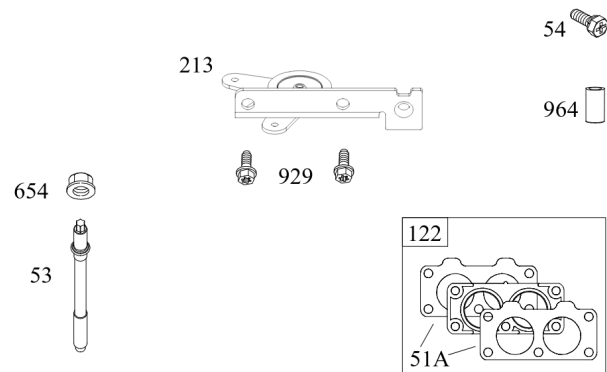

Cylinder Head, Rocker Arm Cover, Intake Manifold

REF NO	PART NO	QTY	DESCRIPTION
5	593653		HEAD, Cylinder -(Cylinder 1)
5A	593654		HEAD, Cylinder -(Cylinder 2)
7	593485		GASKET, Cylinder Head
13	592244		SCREW -(Cylinder Head)
33	593632		VALVE, Exhaust
34	793556		VALVE, Intake
35	694865		SPRING, Valve -(Intake)
36	694865		SPRING, Valve -(Exhaust)
42	499586		KEEPER, Valve
45	690977		TAPPET, Valve
50	593655		MANIFOLD, Intake
51	690949		GASKET, Intake
51A	594427		GASKET, Intake
53	690951		STUD -(Carburetor)
54	699816		SCREW -(Intake Manifold)
122	593425		SPACER, Carburetor
163	691001		GASKET, Air Cleaner
192	690083		ADJUSTER, Rocker Arm
213	691021		BRACKET, Choke Control
296	591756		STUD -(Muffler)
337	792015		PLUG, Spark
383	19576S		WRENCH, Spark Plug
635	692076		BOOT, Spark Plug
654	690958		NUT -(Carburetor)
798	697890		SCREW -(Rocker Arm)
868	690968		SEAL, Valve
883	690970		GASKET, Exhaust
914	593637		SCREW -(Rocker Cover)
918A	593641		HOSE, Vacuum -(2.9" Long)
929	691003		SCREW -(Choke Control Bracket)
961	691108		SCREW -(Air Cleaner Bracket)
964	799159		CAP, Connector
1022	690971		GASKET, Rocker Cover
1023	593639		COVER, Rocker -(Cylinder #1)
1023A	593659		COVER, Rocker -(Cylinder 2)
1026	690981		ROD, Push -(Steel)
1026A	690982		ROD, Push -(Aluminum)
1029	690972		ARM, Rocker