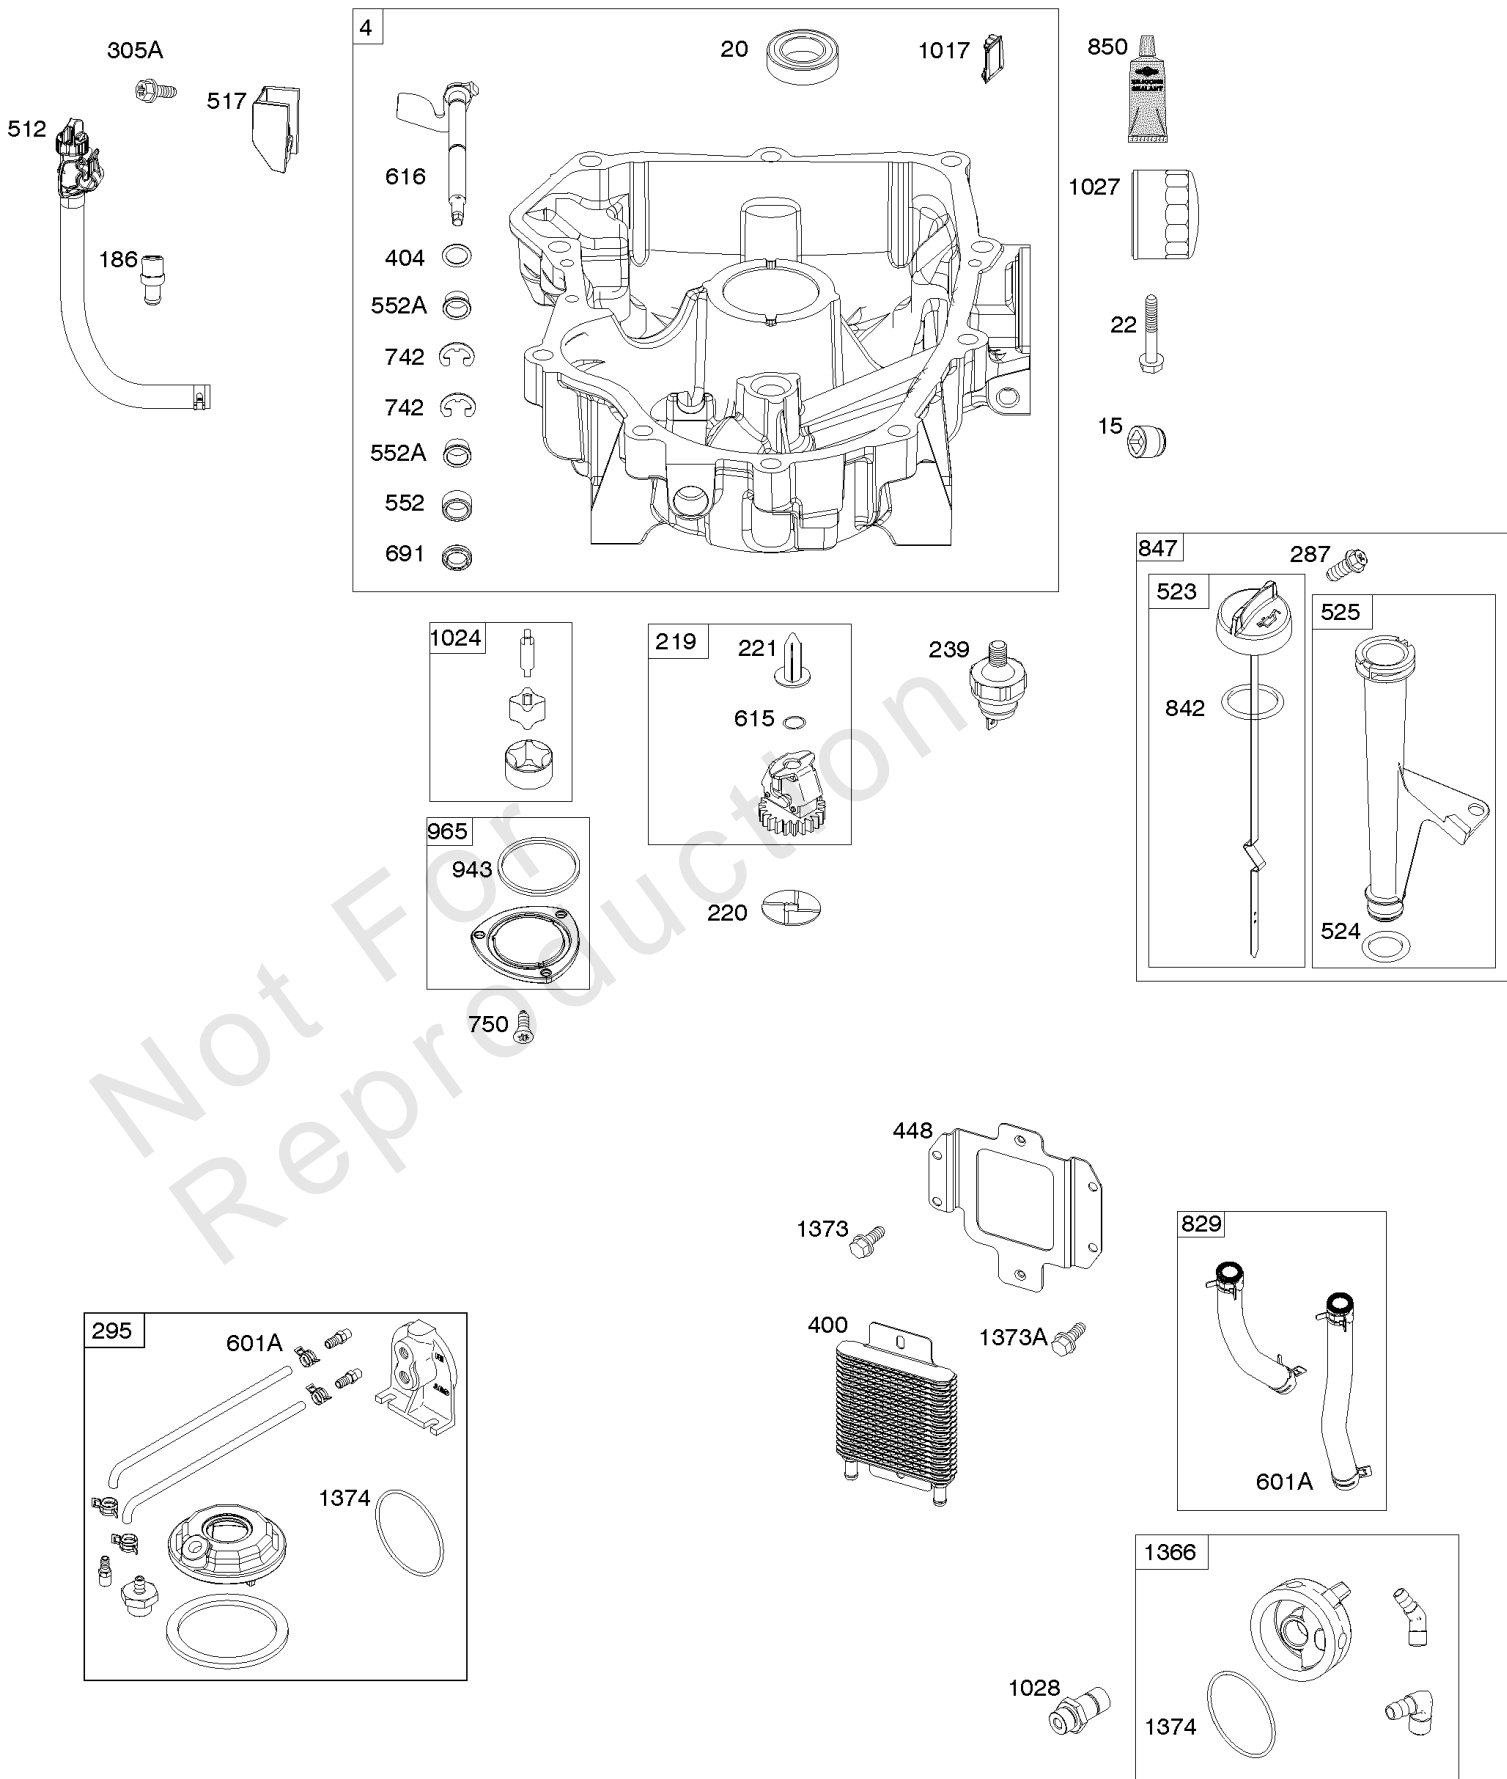

Engine Sump, Oil Cooler, Dipstick/Tube Assembly

Mfg. No: 49R977-0001-G1

Engine Sump, Oil Cooler, Dipstick/Tube Assembly

REF NO	PART NO	QTY	DESCRIPTION
4	593652		SUMP, Engine
15	690946		PLUG, Oil Drain
20	593644		SEAL, Oil -(PTO Side)
22	694966		SCREW -(Crankcase Cover/Sump)
186	796532		CONNECTOR, Hose -(Oil Drain Hose)
219	793338		GEAR, Governor
220	799772		WASHER -(Governor Gear)
221	841026		CUP, Governor
239	792028		SWITCH, Oil Pressure
287	697820		SCREW -(Dipstick Tube)
295	594271		ADAPTER, Remote Oil Filter
305A	593634		SCREW -(Blower Housing) (Oil Drain Retainer)
400	796862		COOLER, Oil
404	690442		WASHER -(Governor Crank)
448	593631		BRACKET, Oil Cooler
512	593635		HOSE, Oil Drain
517	593633		RETAINER, Oil Drain
523	594528		DIPSTICK
524	691032		SEAL, O-Ring
525	691037		TUBE, Dipstick
552	796638		BUSHING, Governor Crank
552A	690553		BUSHING, Governor Crank
601A	841597		CLAMP, Hose -(Oil Cooler Hose)
615	698290		RETAINER, Governor Shaft
616	691045		CRANK, Governor
691	790574		SEAL, Governor Shaft
742	690328		RETAINER, E Ring
750	796208		SCREW -(Oil Pump Cover)
829	799104		HOSE, Oil Cooler -(Oil Cooler Hose)
842	691031		SEAL, O-Ring -(Dipstick Tube)
847	594609		DIPSTICK/TUBE ASSEMBLY
850	100106		SEALANT, Liquid
943	796222		SEAL, O-Ring -(Oil Pump Cover)
965	796221		COVER, Oil Pump
1017	796214		SCREEN, Oil Pump
1024	796220		PUMP, Oil
1027	696854		FILTER, Oil
1028	796864		ADAPTER, Oil Filter
1366	799131		DIVERTER, Oil Cooler
1373	695629		SCREW -(Oil Cooler Bracket)
1373A	799105		SCREW -(Oil Cooler Bracket)