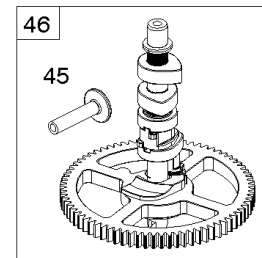

1319 WARNING LABEL

WARNING
Read and follow Operating Instructions before starting engine.
Exhaust is toxic. Open engine to cool at least 2 minutes before refueling.
Engine will not start. Insulate, dry, and clean engine before use.
Wear eye protection any time you work on or around hot parts.

REQUIRED when replacing parts with warning labels affixed.

1319A WARNING LABEL

REQUIRED when replacing parts with warning labels affixed.

1036 EMISSIONS LABEL