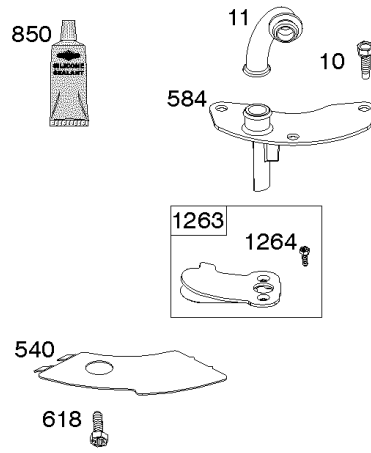

## *Cylinder Head, Rocker Arm Cover, Intake Manifold*

---

REF NO	PART NO	QTY	DESCRIPTION
1029A	807323		ARM, Rocker
1100	791959		PIVOT, Rocker Arm

---

Not For Reproduction

1319 WARNING LABEL

**REQUIRED** when replacing parts with warning labels affixed.

1319A WARNING LABEL

**REQUIRED** when replacing parts with warning labels affixed.

1036 EMISSIONS LABEL

## Cylinder, Crankshaft, Camshaft, Air Guides

REF NO	PART NO	QTY	DESCRIPTION
1	593645		CYLINDER ASSEMBLY -( -Used Before Code Date 15071600)
1	594938		CYLINDER ASSEMBLY -( -Used After Code Date 15071500)
2	593660		KIT, Bushing/Seal -(Magneto Side)
3	593643		SEAL, Oil -(Magneto Side)
8	792185		BREATHER ASSEMBLY -( -Used Before Code Date 15112300)
9	690937		GASKET, Breather -( -Used Before Code Date 15112300)
10	691108		SCREW -(Breather Assembly)
11	594163		TUBE, Breather -( -Used After Code Date 15112200)
11	792184		TUBE-BREATHER -( -Used Before Code Date 15112300)
16	593609		CRANKSHAFT
24	796335		KEY, Flywheel
25	593646		PISTON ASSEMBLY -(Standard)
25	593648		PISTON ASSEMBLY -(.020 Oversize)
26	593647		SET, Ring -(Standard)
26	593649		SET, Ring -(.020 Oversize)
27	690975		LOCK, Piston Pin
28	593650		PIN, Piston
29	593651		ROD, Connecting
32	690976		SCREW -(Connecting Rod)
45	690977		TAPPET, Valve
46	593608		CAMSHAFT
212	695238		LINK, Throttle
227	798856		LEVER, Governor Control
250	690957		RETAINER, Breather -( -Used Before Code Date 15112300)
252	794389		COLLECTOR-OIL -( -Used Before Code Date 15112300)
306	796852		SHIELD-CYLINDER -(Cylinder #1)
306A	591666		SHIELD-CYLINDER -(Cylinder #2)
307	691003		SCREW -(Cylinder Shield)
307A	691108		SCREW -(Cylinder Shield)
377	690979		KEY, Woodruff
405	594937		SCREW -(Back Plate) ( -Used After Code Date 15071500)