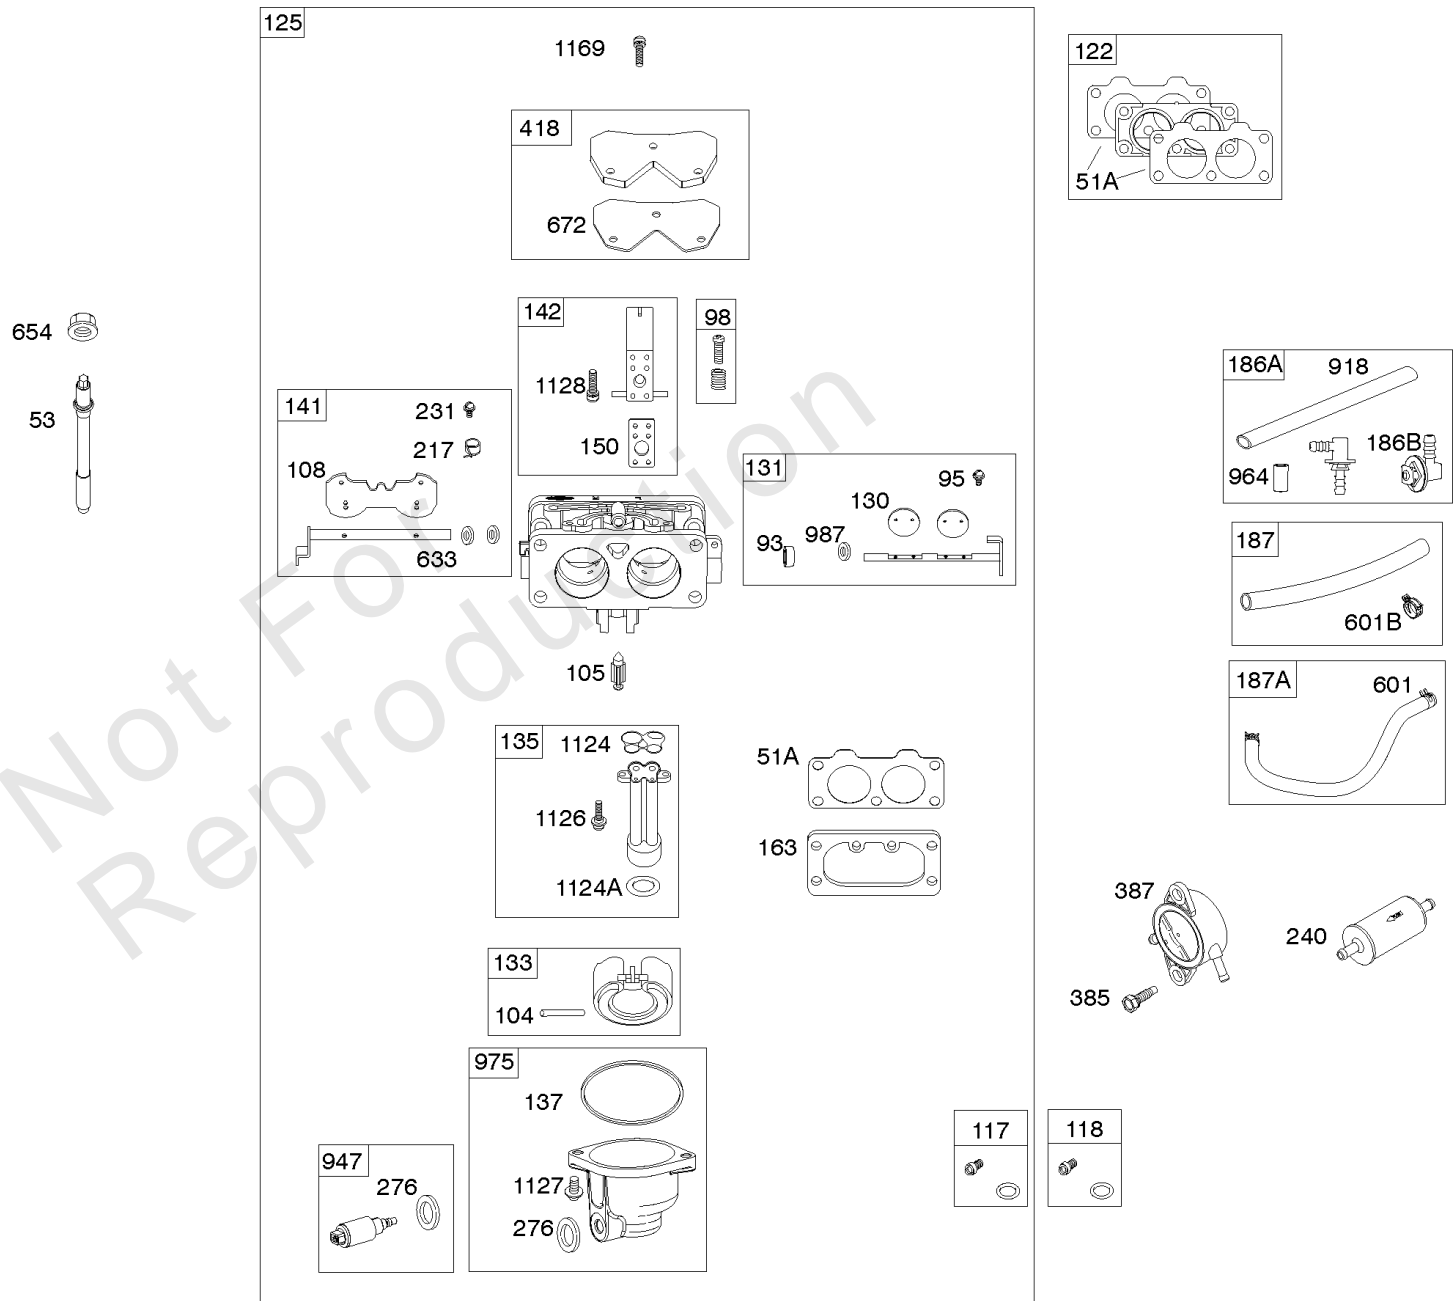

Blower Housing, Air Cleaner

REF NO	PART NO	QTY	DESCRIPTION
163	691001		GASKET, Air Cleaner
186A	799158		CONNECTOR, Hose -(EVAP)
186B	845141		CONNECTOR, Hose -(EVAP)
296	591756		STUD -(Muffler)
304	593622		HOUSING, Blower
305	594618		SCREW -(Blower Housing)
305A	593634		SCREW -(Blower Housing) (Oil Drain Retainer)
365	593616		SCREW -(Carburetor/Throttle Body)
431	593630		ELBOW, Intake
445	841497		FILTER, A/C Cartridge
445A	821136		FILTER, A/C Cartridge
506	690297		SCREW -(Carburetor/EFI Cover)
536	593626		CLEANER, Air
563	799360		SCREW -(Debris Screen Guard)
582	593618		CLAMP, Air Cleaner
613	690341		SCREW -(Muffler)
717	593619		BRACKET, Air Cleaner
717A	593620		BRACKET, Air Cleaner
740	690941		NUT -(Muffler Bracket)
813	593624		CLAMP
813A	593625		CLAMP
879	593621		COVER, Carburetor/EFI
918	799160		HOSE, Vacuum -(Length 9.4 Inches)
921	593629		COVER, Blower Housing
961	691108		SCREW -(Air Cleaner Bracket)
961A	593616		SCREW -(Air Cleaner Bracket)
961B	593617		SCREW -(Air Cleaner Bracket)
964	799159		CAP, Connector
968	593627		COVER, Air Cleaner
1315	593623		HOSE, Air Cleaner
1328	809907		CAP, A/C Rain
1337	593616		SCREW -(Air Cleaner Clamp)
1406	593628		VALVE, Debris
1425	845717		HOSE, Purge Line

Not For Reproduction