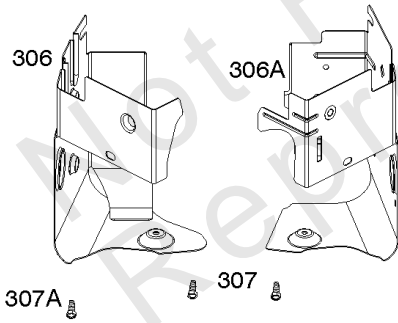

1319 WARNING LABEL

WARNING
Read and follow Operating Instructions before starting engine.
Exhaust is toxic. Open engine to cool at least 2 minutes before refueling.
Engine will not start. Insulate, dry, and clean engine before use.
Wear eye protection any time you work on or around hot parts.

REQUIRED when replacing parts with warning labels affixed.

1319A WARNING LABEL

REQUIRED when replacing parts with warning labels affixed.

1036 EMISSIONS LABEL