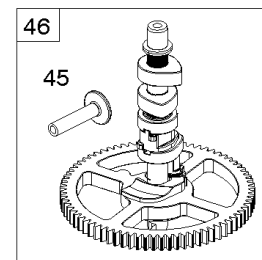

1319 WARNING LABEL

REQUIRED when replacing parts with warning labels affixed.

1319A WARNING LABEL

REQUIRED when replacing parts with warning labels affixed.

1036 EMISSIONS LABEL