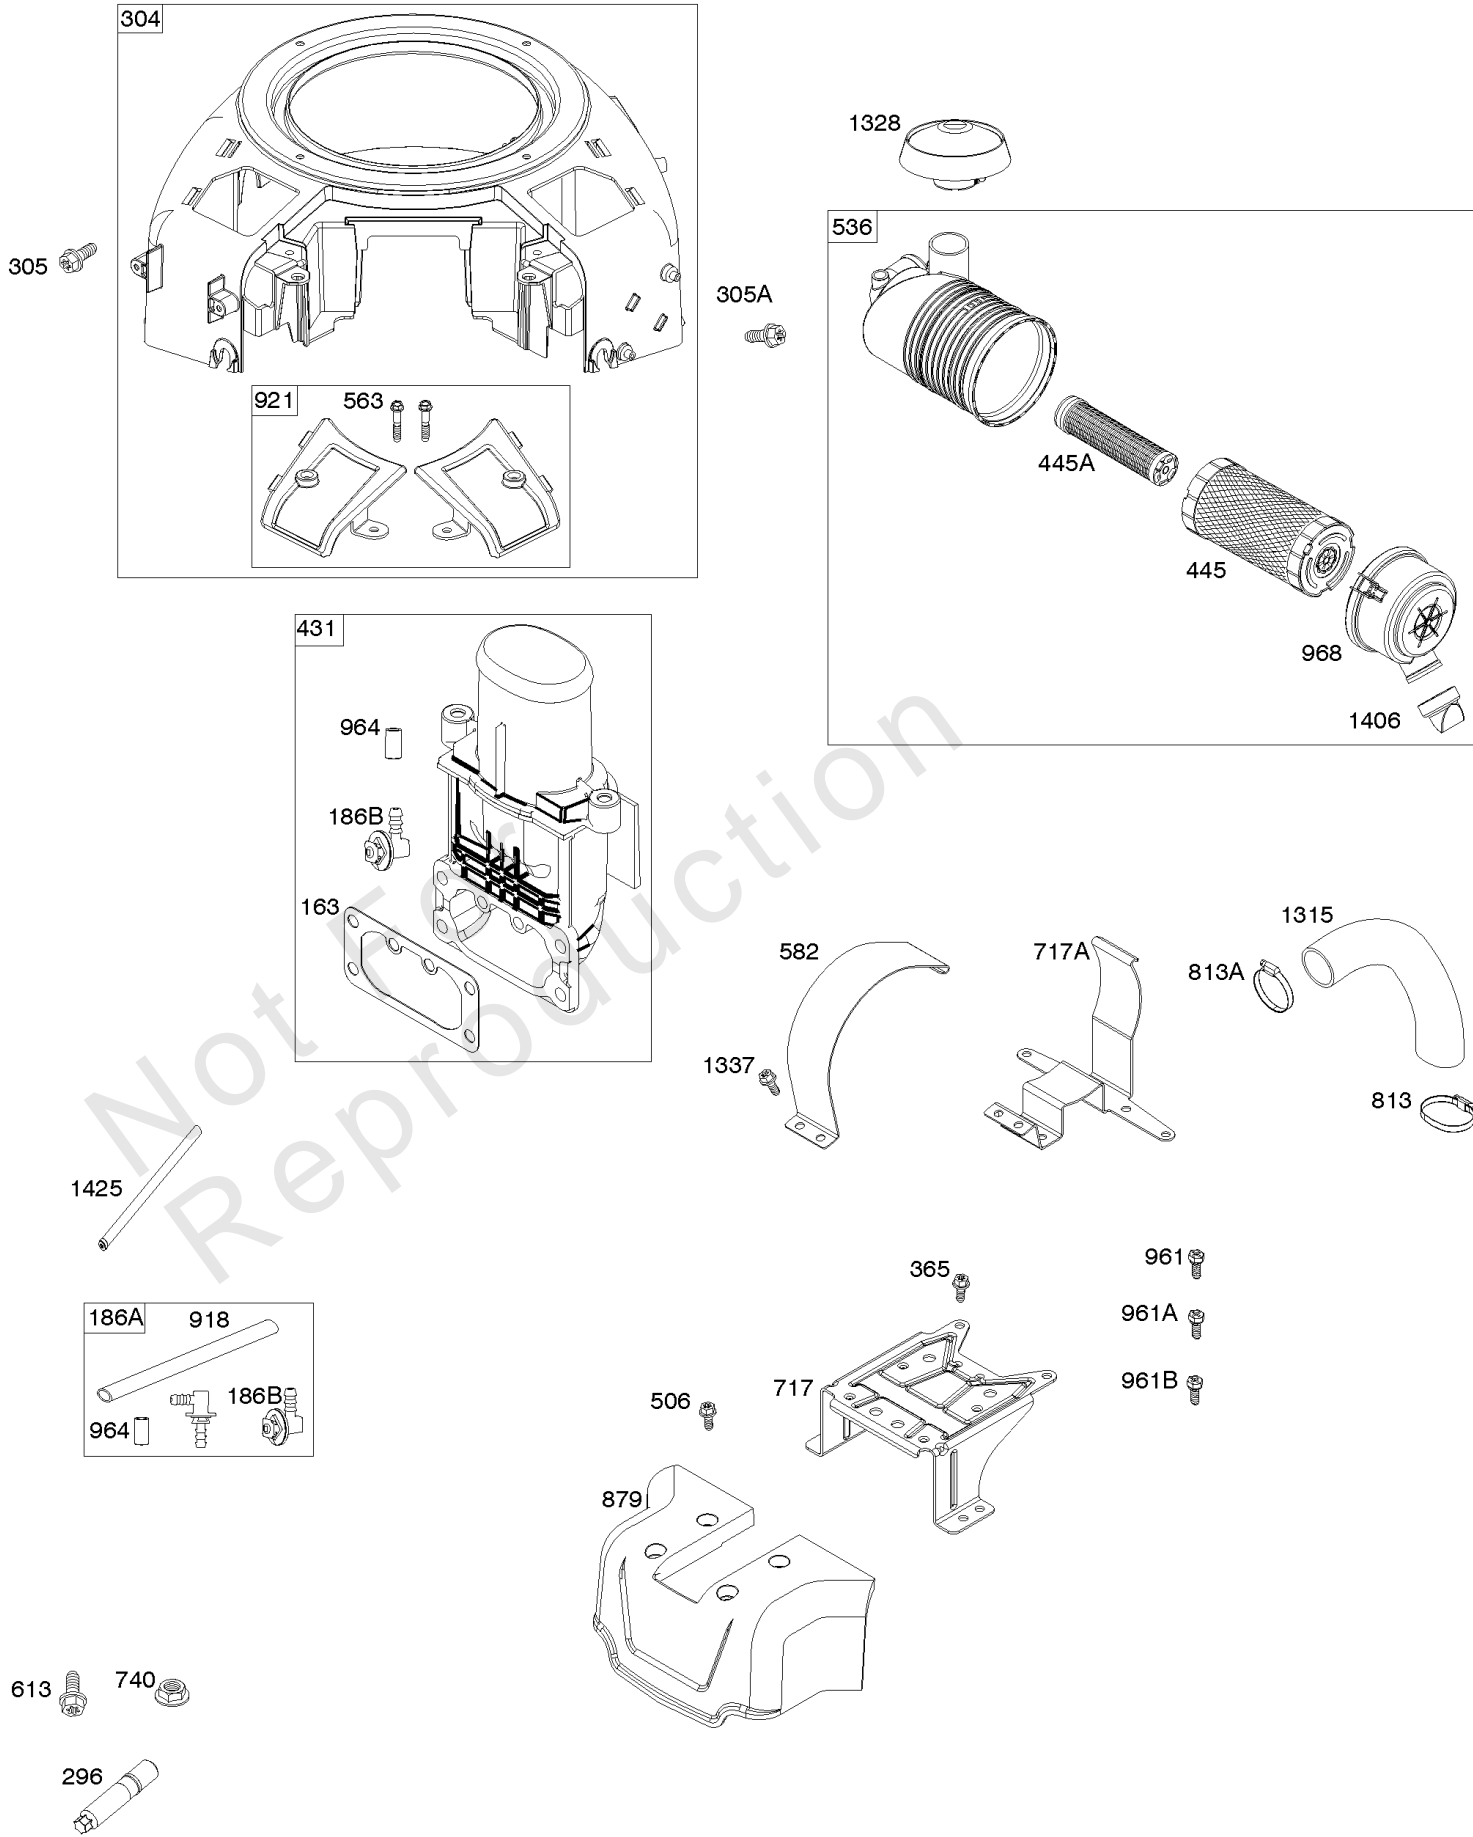

Model Components	Page
Blower Housing, Air Cleaner.	4
Carburetor, Fuel Supply.	6
Cylinder Head, Rocker Arm Cover, Intake Manifold.	10
Cylinder, Crankshaft, Camshaft, Air Guides.	14
Engine Sump, Oil Cooler, Dipstick/Tube Assembly.	18
Engine/Valve Gasket Set, Carburetor Overhaul Kit.	22
Flywheel, Controls, Wire Harness, Alternator, Starter.	24
Replacement Engine - Europe, Middle East & Africa.	28
Replacement Engine - US & Canada.	29
Model 40, 44 & 49 Engine Accessories Catalog.	30
Maintenance Kits.	31
Engine Mounted Below Deck Mufflers.	33
Engine Mounted Above Deck Mufflers.	35
Spark Arrester/Deflector.	37
Lubrication.	39
Implement Mounted Above Deck Mufflers.	41
Exhaust/Muffler Configurations.	43
Electrical.	45
Flywheel Guards.	47
Speed Control.	49
Muffler Mounting Hardware.	51

Not For
Reproduction