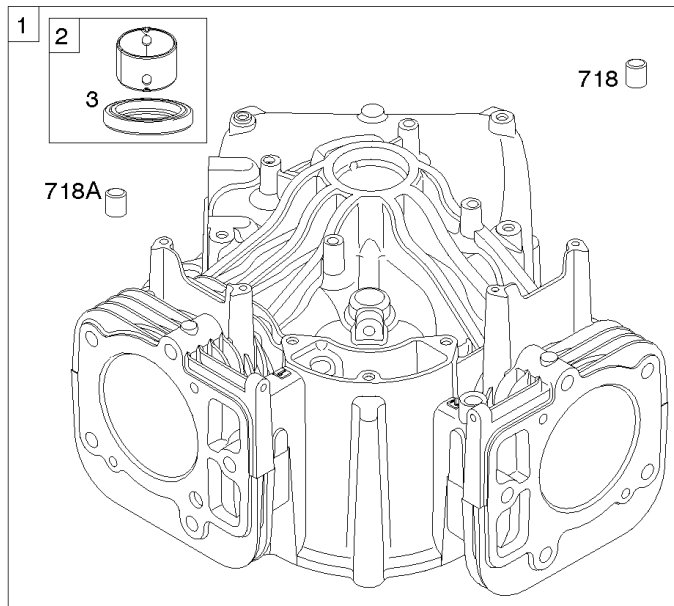

## Cylinder Head, Rocker Arm Cover, Intake Manifold

REF NO	PART NO	QTY	DESCRIPTION
5	593653		HEAD, Cylinder -(Cylinder 1)
5A	593654		HEAD, Cylinder -(Cylinder 2)
7	593485		GASKET, Cylinder Head
13	592244		SCREW -(Cylinder Head)
33	593632		VALVE, Exhaust
34	793556		VALVE, Intake
35	694865		SPRING, Valve -(Intake)
36	694865		SPRING, Valve -(Exhaust)
42	499586		KEEPER, Valve
45	690977		TAPPET, Valve
50	593655		MANIFOLD, Intake
51	690949		GASKET, Intake
51A	594427		GASKET, Intake
53	690951		STUD -(Carburetor)
54	699816		SCREW -(Intake Manifold)
122	593425		SPACER, Carburetor
163	691001		GASKET, Air Cleaner
192	690083		ADJUSTER, Rocker Arm
213	691021		BRACKET, Choke Control
296	591756		STUD -(Muffler)
337	792015		PLUG, Spark
383	19576S		WRENCH, Spark Plug
635	692076		BOOT, Spark Plug
654	690958		NUT -(Carburetor)
798	697890		SCREW -(Rocker Arm)
868	690968		SEAL, Valve
883	690970		GASKET, Exhaust
914	593637		SCREW -(Rocker Cover)
918A	593641		HOSE, Vacuum -(2.9" Long)
929	691003		SCREW -(Choke Control Bracket)
961	691108		SCREW -(Air Cleaner Bracket)
964	799159		CAP, Connector
1022	690971		GASKET, Rocker Cover
1023	593639		COVER, Rocker -(Cylinder #1)
1023A	593659		COVER, Rocker -(Cylinder 2)
1026	690981		ROD, Push -(Steel)
1026A	690982		ROD, Push -(Aluminum)
1029	690972		ARM, Rocker

## *Cylinder Head, Rocker Arm Cover, Intake Manifold*

---

REF NO	PART NO	QTY	DESCRIPTION
1029A	807323		ARM, Rocker
1100	791959		PIVOT, Rocker Arm

---

Not For Reproduction

1319 WARNING LABEL

**REQUIRED** when replacing parts with warning labels affixed.