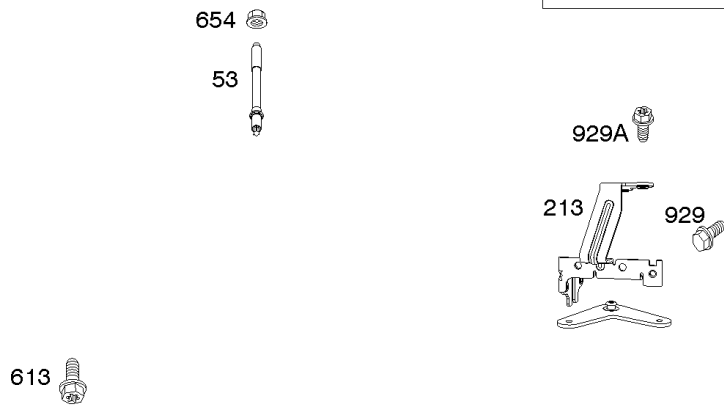

Cylinder Head, Rocker Arm Cover, Intake Manifold

REF NO	PART NO	QTY	DESCRIPTION
5	799088		HEAD, Cylinder -(Cylinder #1)
5A	799089		HEAD, Cylinder -(Cylinder #2)
7	796851		GASKET, Cylinder Head
13	793988		SCREW -(Cylinder Head)
33	793557		VALVE, Exhaust
34	793556		VALVE, Intake
35	694865		SPRING, Valve -(Intake)
36	694865		SPRING, Valve -(Exhaust)
42	499586		KEEPER, Valve
45	690977		TAPPET, Valve
50	797503		MANIFOLD, Intake
51	796876		GASKET, Intake
51A	690949		GASKET, Intake
53	690951		STUD -(Carburetor)
54	699816		SCREW -(Intake Manifold)
122	798759		SPACER, Carburetor
163	691001		GASKET, Air Cleaner
192	690083		ADJUSTER, Rocker Arm
213	799510		BRACKET, Choke Control
337	491055S		PLUG, Spark
337	84007216		PLUG, SPARK -(China Only)
383	19576S		WRENCH, Spark Plug
415	794903		PLUG -(Sump)
613	690341		SCREW -(Muffler)
635	692076		BOOT, Spark Plug
654	690958		NUT -(Carburetor)
798	697890		SCREW -(Rocker Arm)
868	690968		SEAL, Valve
883	690970		GASKET, Exhaust
914	691127		SCREW -(Rocker Cover)
918A	596163		HOSE, Vacuum -Used Before Code Date 19091800
918A	593641		HOSE, Vacuum -Used After Code Date 19091700
929	691003		SCREW -(Choke Control Bracket)
929A	794904		SCREW -(Choke Control Bracket)
964	799159		CAP, Connector
1022	690971		GASKET, Rocker Cover
1023	793146		COVER, Rocker -(Cylinder #1)
1023A	499600		COVER, Rocker -(Cylinder #2)

Cylinder Head, Rocker Arm Cover, Intake Manifold

Mfg. No: 49T777-0001-G1