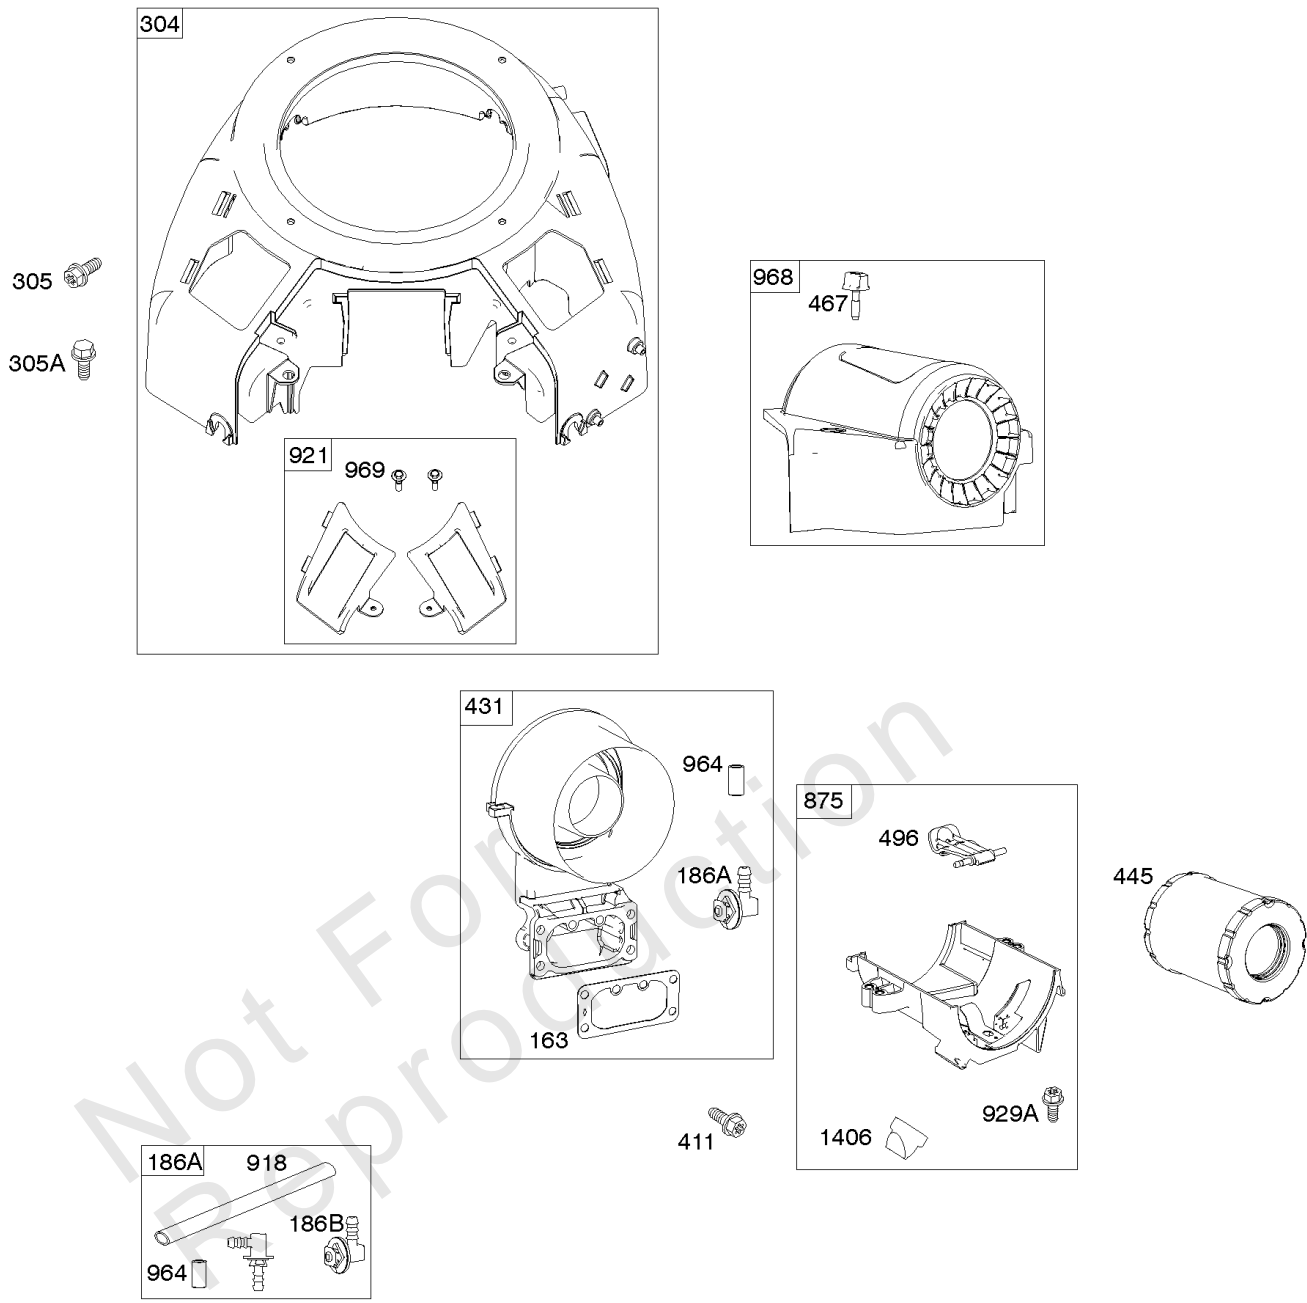

Model Components	Page
Blower Housing, Air Cleaner.	4
Carburetor, Fuel Supply.	6
Cylinder Head, Rocker Arm Cover, Intake Manifold.	10
Cylinder, Crankshaft, Camshaft, Air Guides.	14
ECU Module.	18
Engine Sump, Lubrication, Oil Cooler.	20
Engine/Valve Gasket Set, Carburetor Overhaul Kit.	22
Flywheel, Controls, Wire Harness, Alternator, Starter.	24
Replacement Engine - Europe, Middle East & Africa.	26
Replacement Engine - US & Canada.	27
Model 40, 44 & 49 Engine Accessories Catalog.	28
Maintenance Kits.	29
Engine Mounted Below Deck Mufflers.	31
Engine Mounted Above Deck Mufflers.	33
Spark Arrester/Deflector.	35
Lubrication.	37
Implement Mounted Above Deck Mufflers.	39
Exhaust/Muffler Configurations.	41
Electrical.	43
Flywheel Guards.	45
Speed Control.	47
Muffler Mounting Hardware.	49

Not For
Reproduction