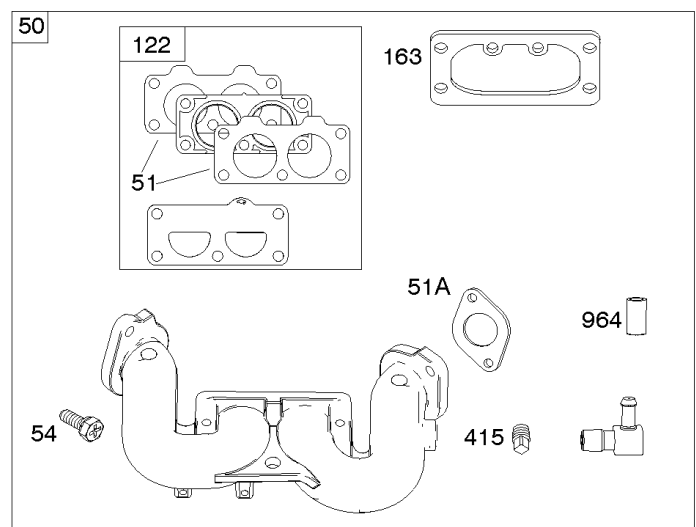

Carburetor, Fuel Supply

REF NO	PART NO	QTY	DESCRIPTION
51A	690949		GASKET, Intake
93	845864		BUSHING, Throttle Shaft
95	690718		SCREW -(Throttle Valve)
98	699721		KIT, Idle Speed
104	694918		PIN, Float Hinge
105	808798		VALVE, Float Needle
108	699723		VALVE, Choke
117	842082		JET, Main -(Standard)
118	842081		JET, Main -(High Altitude)
122	798759		SPACER, Carburetor
125	799511		CARBURETOR
130	796875		VALVE, Throttle
131	796872		KIT, Throttle Shaft
133	699724		FLOAT, Carburetor
135	699729		TUBE, Fuel Transfer
137	690994		GASKET, Float Bowl
141	799112		KIT, Choke Shaft
142	796871		NOZZLE, Carburetor
150	841649		GASKET, Nozzle
163	691001		GASKET, Air Cleaner
186A	799158		CONNECTOR, Hose -(EVAP)
186B	845141		CONNECTOR, Hose -(EVAP)
187	791766		LINE, Fuel -(Cut To Required Length)
217	799771		SPRING, Choke Return
231	690718		SCREW -(Choke Valve)
240	695666		FILTER, Fuel
276	695410		WASHER, Sealing
385	797409		SCREW -(Fuel Pump) (Fuel Pump Mounted To Blower Housing)
387	808656		PUMP, Fuel
418	795912		PLATE, Carburetor Cover
601	691038		CLAMP, Hose
633	690722		SEAL, Choke/Throttle Shaft
672	690234		GASKET, Carburetor Plate
918	799160		HOSE, Vacuum
947	798779		SOLENOID, Fuel
964	799159		CAP, Connector
975	799114		BOWL, Float
987	808183		SEAL, Choke/Throttle Shaft
1124	690988		SEAL, O-Ring -(Fuel Transfer Tube)
1124A	841653		SEAL, O-Ring -(Fuel Transfer Tube)
1126	690991		SCREW -(Fuel Transfer Tube)
1127	695407		SCREW -(Float Bowl) (Float Bowl to Carburetor Body)
1128	690990		SCREW -(Carburetor Nozzle)

Carburetor, Fuel Supply

REF NO	PART NO	QTY	DESCRIPTION
1169	690990		SCREW -(Carburetor Cover Plate)

Not For Reproduction

Cylinder Head, Rocker Arm Cover, Intake Manifold

Mfg. No: 49T777-0001-G1

Cylinder Head, Rocker Arm Cover, Intake Manifold