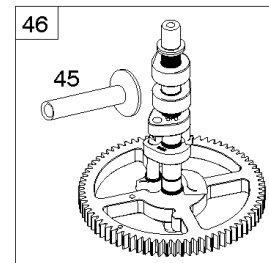

1319 WARNING LABEL

WARNING
Read and follow Operating Instructions before starting engine.
Operate in a well-ventilated area. Do not breathe the exhaust.
Do not touch the exhaust manifold or other hot parts.
Do not touch the engine or other hot parts.
Do not touch the engine or other hot parts.

REQUIRED when replacing parts with warning labels affixed.

1319A WARNING LABEL

REQUIRED when replacing parts with warning labels affixed.

1058 OPERATOR'S MANUAL

1036 EMISSIONS LABEL