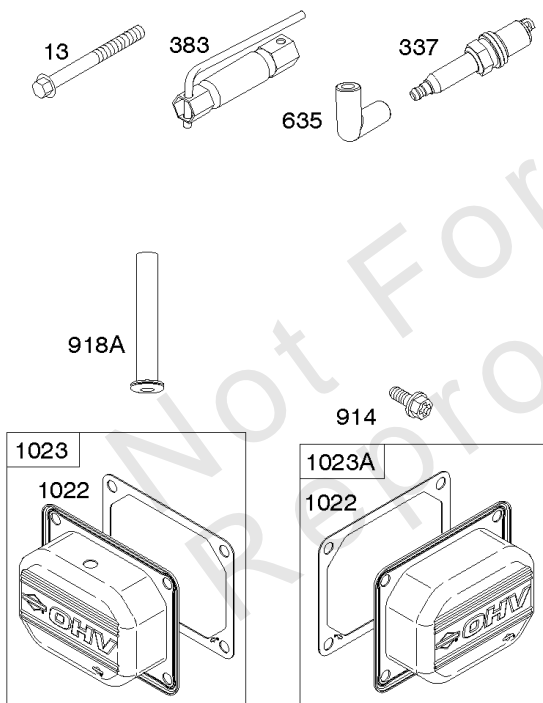

Carburetor, Fuel Supply

REF NO	PART NO	QTY	DESCRIPTION
51A	690949		GASKET, Intake
93	845864		BUSHING, Throttle Shaft
95	690718		SCREW -(Throttle Valve)
98	699721		KIT, Idle Speed
104	694918		PIN, Float Hinge
105	808798		VALVE, Float Needle
108	699723		VALVE, Choke
117	842082		JET, Main -(Standard)
118	842081		JET, Main -(High Altitude)
122	798759		SPACER, Carburetor
125	799511		CARBURETOR
130	796875		VALVE, Throttle
131	796872		KIT, Throttle Shaft
133	699724		FLOAT, Carburetor
135	699729		TUBE, Fuel Transfer
137	690994		GASKET, Float Bowl
141	799112		KIT, Choke Shaft
142	796871		NOZZLE, Carburetor
150	841649		GASKET, Nozzle
163	691001		GASKET, Air Cleaner
186A	799158		CONNECTOR, Hose -(EVAP)
186B	845141		CONNECTOR, Hose -(EVAP)
187	791766		LINE, Fuel -(Cut To Required Length)
217	799771		SPRING, Choke Return
231	690718		SCREW -(Choke Valve)
240	695666		FILTER, Fuel
276	695410		WASHER, Sealing
385	797409		SCREW -(Fuel Pump) (Fuel Pump Mounted To Blower Housing)
387	808656		PUMP, Fuel
418	795912		PLATE, Carburetor Cover
601	691038		CLAMP, Hose
633	690722		SEAL, Choke/Throttle Shaft
672	690234		GASKET, Carburetor Plate
918	799160		HOSE, Vacuum
947	798779		SOLENOID, Fuel
964	799159		CAP, Connector
975	799114		BOWL, Float
987	808183		SEAL, Choke/Throttle Shaft
1124	690988		SEAL, O-Ring -(Fuel Transfer Tube)
1124A	841653		SEAL, O-Ring -(Fuel Transfer Tube)
1126	690991		SCREW -(Fuel Transfer Tube)
1127	695407		SCREW -(Float Bowl) (Float Bowl to Carburetor Body)
1128	690990		SCREW -(Carburetor Nozzle)

Carburetor, Fuel Supply

REF NO	PART NO	QTY	DESCRIPTION
1169	690990		SCREW -(Carburetor Cover Plate)

Not For Reproduction

Cylinder Head, Rocker Arm Cover, Intake Manifold

Mfg. No: 49T777-0001-G1

Cylinder Head, Rocker Arm Cover, Intake Manifold