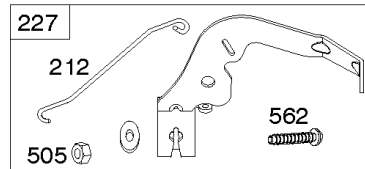

1319 WARNING LABEL

WARNING
Read and follow Operating Instructions before starting engine.
Operate in a well-ventilated area. Do not breathe the exhaust.
Do not drink alcohol before or while operating.
Do not operate the engine with a full tank of fuel.
Do not touch the engine or any moving parts.
Do not touch the exhaust system.
Do not touch the hot engine or any moving parts.

REQUIRED when replacing parts with warning labels affixed.

1319A WARNING LABEL

REQUIRED when replacing parts with warning labels affixed.

1058 OPERATOR'S MANUAL

1036 EMISSIONS LABEL