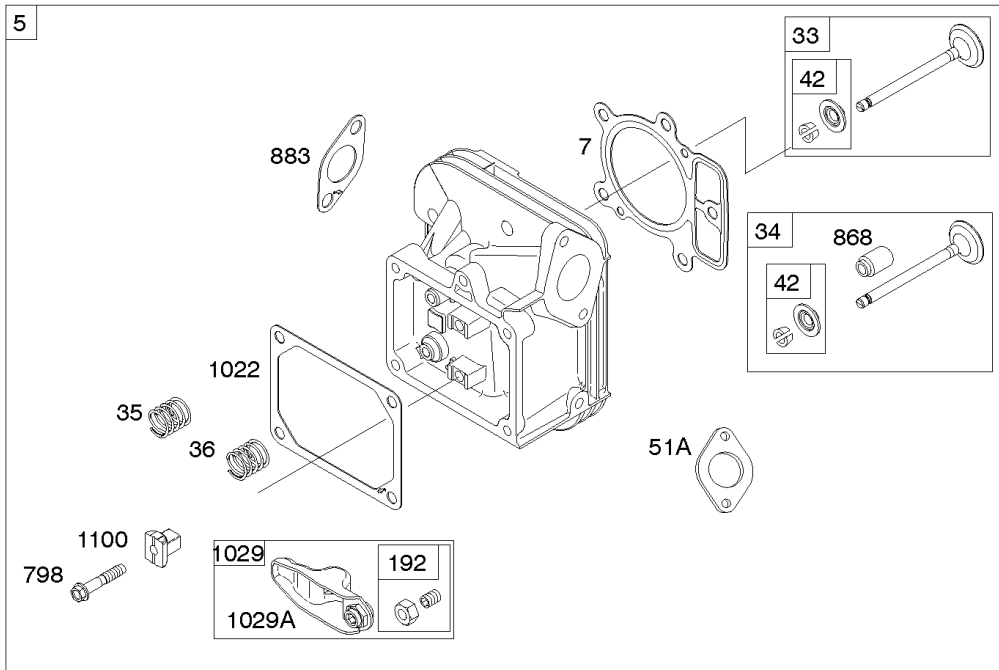

Carburetor, Fuel Supply

REF NO	PART NO	QTY	DESCRIPTION
51A	690949		GASKET, Intake
93	845864		BUSHING, Throttle Shaft
95	690718		SCREW -(Throttle Valve)
98	699721		KIT, Idle Speed
104	694918		PIN, Float Hinge
105	808798		VALVE, Float Needle
108	699723		VALVE, Choke
117	842082		JET, Main -(Standard)
118	842081		JET, Main -(High Altitude)
122	798759		SPACER, Carburetor
125	799511		CARBURETOR
130	796875		VALVE, Throttle
131	796872		KIT, Throttle Shaft
133	699724		FLOAT, Carburetor
135	699729		TUBE, Fuel Transfer
137	690994		GASKET, Float Bowl
141	799112		KIT, Choke Shaft
142	796871		NOZZLE, Carburetor
150	841649		GASKET, Nozzle
163	691001		GASKET, Air Cleaner
186A	799158		CONNECTOR, Hose -(EVAP)
186B	845141		CONNECTOR, Hose -(EVAP)
187	791766		LINE, Fuel -(Cut To Required Length)
217	799771		SPRING, Choke Return
231	690718		SCREW -(Choke Valve)
240	695666		FILTER, Fuel
276	695410		WASHER, Sealing
385	797409		SCREW -(Fuel Pump) (Fuel Pump Mounted To Blower Housing)
387	808656		PUMP, Fuel
418	795912		PLATE, Carburetor Cover
601	691038		CLAMP, Hose
633	690722		SEAL, Choke/Throttle Shaft
672	690234		GASKET, Carburetor Plate
918	799160		HOSE, Vacuum
947	798779		SOLENOID, Fuel
964	799159		CAP, Connector
975	799114		BOWL, Float
987	808183		SEAL, Choke/Throttle Shaft
1124	690988		SEAL, O-Ring -(Fuel Transfer Tube)
1124A	841653		SEAL, O-Ring -(Fuel Transfer Tube)
1126	690991		SCREW -(Fuel Transfer Tube)
1127	695407		SCREW -(Float Bowl) (Float Bowl to Carburetor Body)
1128	690990		SCREW -(Carburetor Nozzle)

Carburetor, Fuel Supply

REF NO	PART NO	QTY	DESCRIPTION
1169	690990		SCREW -(Carburetor Cover Plate)

Not For Reproduction

Cylinder Head, Rocker Arm Cover, Intake Manifold

Mfg. No: 49T777-0001-G1

Cylinder Head, Rocker Arm Cover, Intake Manifold