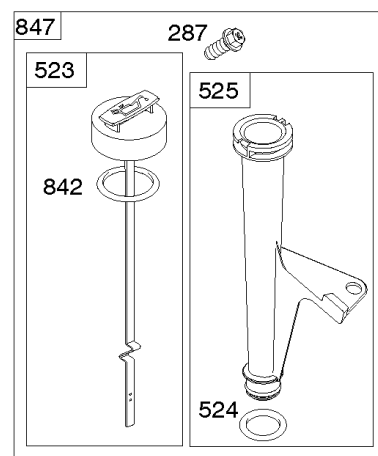

REF NO	PART NO	QTY	DESCRIPTION
1058	279348TRI		MANUAL, Operator's
1319	794467		LABEL, Warning
1319A	797669		LABEL, Warning

Not For Reproduction

ECU Module

REF NO	PART NO	QTY	DESCRIPTION
318	691127		SCREW -(Mounting Bracket)
318A	792629		SCREW -(Mounting Bracket) (Electronic Choke Module To Mounting Bracket)
493	797176		BRACKET, Mounting -(Electronic Choke)
640	796913		WIRE ASSEMBLY -(Thermistor)
1436	799108		MOTOR, Stepper/Bracket
1437	699891		SCREW -(Stepper/Bracket Motor)
1438	796352S		MODULE, Electronic Choke
1439	794904		SCREW -(Thermistor Wire Assembly)

Not For Reproduction

Engine Sump, Lubrication, Oil Cooler

REF NO	PART NO	QTY	DESCRIPTION
4	797502		SUMP, Engine
12	591911		GASKET, Crankcase
15	690946		PLUG, Oil Drain
20	795387		SEAL, Oil -(PTO Side)
22	694966		SCREW -(Crankcase Cover/Sump)
186	796532		CONNECTOR, Hose -(Oil Drain)
219	793338		GEAR, Governor
220	799772		WASHER -(Governor Gear)
221	841026		CUP, Governor
287	697820		SCREW -(Dipstick Tube)
305	691005		SCREW -(Blower Housing)
400	796862		COOLER, Oil
404	690442		WASHER -(Governor Crank)
415	794903		PLUG -(Sump)
448	799103		BRACKET, Oil Cooler
512	796530		HOSE, Oil Drain
523	691036		DIPSTICK
524	691032		SEAL, O-Ring
525	691037		TUBE, Dipstick
552	796638		BUSHING, Governor Crank
552A	690553		BUSHING, Governor Crank
601A	841597		CLAMP, Hose
615	698290		RETAINER, Governor Shaft
616	691045		CRANK, Governor
691	790574		SEAL, Governor Shaft
742	690328		RETAINER, E Ring
750	796208		SCREW -(Oil Pump Cover)
829	799104		HOSE, Oil Cooler -(Oil Cooler Hose)
842	691031		SEAL, O-Ring -(Dipstick Tube)
847	499602		DIPSTICK/TUBE ASSEMBLY
943	796222		SEAL, O-Ring -(Oil Pump Cover)
965	796221		COVER, Oil Pump
1017	796214		SCREEN, Oil Pump
1024	794644		PUMP-OIL
1027	795890		FILTER, Oil -(Yellow)
1028	796864		ADAPTER, Oil Filter
1366	799131		DIVERTER, Oil Cooler
1373	695629		SCREW -(Oil Cooler Bracket)
1373A	799105		SCREW -(Oil Cooler Bracket)
1374	796863		SEAL, O-Ring -(Oil Cooler Diverter)