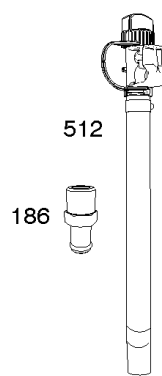

Engine Sump, Lubrication, Oil Cooler

REF NO	PART NO	QTY	DESCRIPTION
4	797502		SUMP, Engine
12	591911		GASKET, Crankcase
15	690946		PLUG, Oil Drain
20	795387		SEAL, Oil -(PTO Side)
22	694966		SCREW -(Crankcase Cover/Sump)
186	796532		CONNECTOR, Hose -(Oil Drain)
219	793338		GEAR, Governor
220	799772		WASHER -(Governor Gear)
221	841026		CUP, Governor
287	697820		SCREW -(Dipstick Tube)
305	691005		SCREW -(Blower Housing)
400	796862		COOLER, Oil
404	690442		WASHER -(Governor Crank)
415	794903		PLUG -(Sump)
448	799103		BRACKET, Oil Cooler
512	796530		HOSE, Oil Drain
523	691036		DIPSTICK
524	691032		SEAL, O-Ring
525	691037		TUBE, Dipstick
552	796638		BUSHING, Governor Crank
552A	690553		BUSHING, Governor Crank
601A	841597		CLAMP, Hose
615	698290		RETAINER, Governor Shaft
616	691045		CRANK, Governor
691	790574		SEAL, Governor Shaft
742	690328		RETAINER, E Ring
750	796208		SCREW -(Oil Pump Cover)
829	799104		HOSE, Oil Cooler -(Oil Cooler Hose)
842	691031		SEAL, O-Ring -(Dipstick Tube)
847	499602		DIPSTICK/TUBE ASSEMBLY
943	796222		SEAL, O-Ring -(Oil Pump Cover)
965	796221		COVER, Oil Pump
1017	796214		SCREEN, Oil Pump
1024	794644		PUMP-OIL
1027	795890		FILTER, Oil -(Yellow)
1028	796864		ADAPTER, Oil Filter
1366	799131		DIVERTER, Oil Cooler
1373	695629		SCREW -(Oil Cooler Bracket)
1373A	799105		SCREW -(Oil Cooler Bracket)
1374	796863		SEAL, O-Ring -(Oil Cooler Diverter)