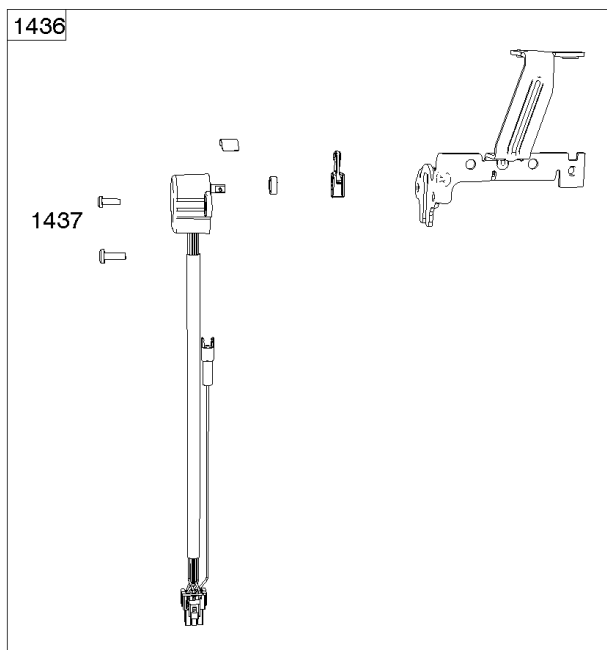

REF NO	PART NO	QTY	DESCRIPTION
1058	279348TRI		MANUAL, Operator's
1319	794467		LABEL, Warning
1319A	797669		LABEL, Warning

Not For Reproduction

ECU Module

REF NO	PART NO	QTY	DESCRIPTION
318	691127		SCREW -(Mounting Bracket)
318A	792629		SCREW -(Mounting Bracket) (Electronic Choke Module To Mounting Bracket)
493	797176		BRACKET, Mounting -(Electronic Choke)
640	796913		WIRE ASSEMBLY -(Thermistor)
1436	799108		MOTOR, Stepper/Bracket
1437	699891		SCREW -(Stepper/Bracket Motor)
1438	796352S		MODULE, Electronic Choke
1439	794904		SCREW -(Thermistor Wire Assembly)