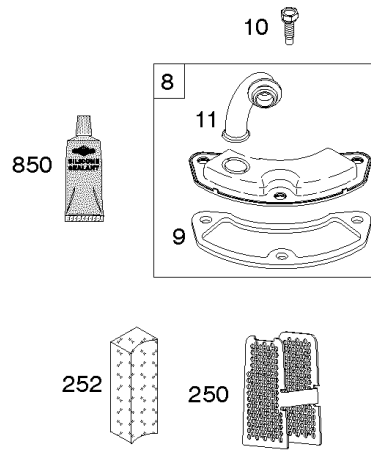

REQUIRED when replacing parts with warning labels affixed.

1319A WARNING LABEL

REQUIRED when replacing parts with warning labels affixed.

1058 OPERATOR'S MANUAL

1036 EMISSIONS LABEL

Cylinder, Crankshaft, Camshaft, Air Guides

REF NO	PART NO	QTY	DESCRIPTION
1	591696		CYLINDER ASSEMBLY
2	797673		KIT, Bushing/Seal -(Magneto Side)
3	391086S		SEAL, Oil -(Magneto Side)
8	792185		BREATHER ASSEMBLY
9	690937		GASKET, Breather
10	691108		SCREW -(Breather Assembly)
11	792184		TUBE-BREATHER
16	796857		CRANKSHAFT
24	796335		KEY, Flywheel
25	796909		PISTON ASSEMBLY -(Standard)
25	796910		PISTON ASSEMBLY -(.020 Oversize)
26	796911		SET, Ring -(Standard)
26	796912		SET, Ring -(.020 Oversize)
27	690975		LOCK, Piston Pin
28	696581		PIN, Piston -(Standard)
29	796209		ROD, Connecting
32	690976		SCREW -(Connecting Rod)
45	690977		TAPPET, Valve
46	797242		CAMSHAFT
212	695238		LINK, Throttle
227	798856		LEVER, Governor Control
250	690957		RETAINER, Breather
252	794389		COLLECTOR-OIL
306	796852		SHIELD-CYLINDER -(Cylinder #1)
306A	591666		SHIELD-CYLINDER -(Cylinder #2)
307	691003		SCREW -(Cylinder Shield)
307A	691108		SCREW -(Cylinder Shield)
377	690979		KEY, Woodruff
405	697820		SCREW -(Back Plate)
447	691003		SCREW -(Air Guide Cover)
505	691029		NUT -(Governor Control Lever)
562	690311		BOLT -(Governor Control Lever)
573	790444		PLATE, Back
718	690959		PIN, Locating
741	690980		GEAR, Timing
850	100106		SEALANT, Liquid
865	591667		COVER, Air Guide -(Valley)
1036	----		Label-Emissions -(Available From A Briggs & Stratton Authorized Dealer)