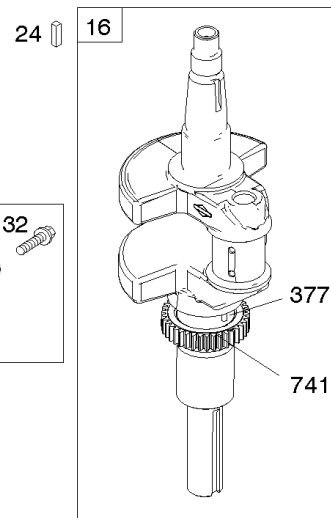

1319 WARNING LABEL

WARNING
Read and follow Operating Instructions before starting engine.
Operate in a well-ventilated area. Do not breathe the exhaust.
Do not drink alcohol before or while operating.
Do not operate the engine with a full tank of fuel.
Do not touch the engine or any moving parts.
Do not touch the exhaust system.
Do not touch the hot engine or any moving parts.

REQUIRED when replacing parts with warning labels affixed.

1319A WARNING LABEL

REQUIRED when replacing parts with warning labels affixed.

1058 OPERATOR'S MANUAL

1036 EMISSIONS LABEL