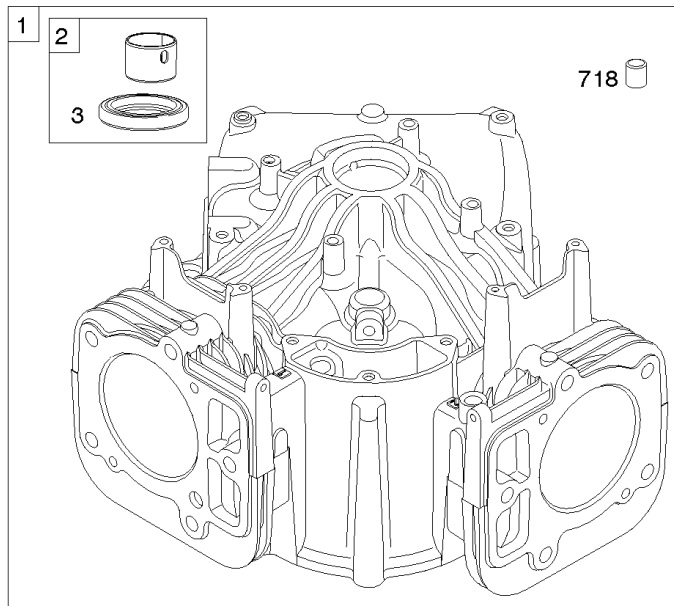

REF NO	PART NO	QTY	DESCRIPTION
1	591696		CYLINDER ASSEMBLY
2	797673		KIT, Bushing/Seal -(Magneto Side)
3	391086S		SEAL, Oil -(Magneto Side)
8	792185		BREATHER ASSEMBLY
9	690937		GASKET, Breather
10	691108		SCREW -(Breather Assembly)
11	792184		TUBE-BREATHER
16	796857		CRANKSHAFT
24	796335		KEY, Flywheel
25	796909		PISTON ASSEMBLY -(Standard)
25	796910		PISTON ASSEMBLY -(.020 Oversize)
26	796911		SET, Ring -(Standard)
26	796912		SET, Ring -(.020 Oversize)
27	690975		LOCK, Piston Pin
28	696581		PIN, Piston -(Standard)
29	796209		ROD, Connecting
32	690976		SCREW -(Connecting Rod)
45	690977		TAPPET, Valve
46	797242		CAMSHAFT
212	695238		LINK, Throttle
227	798856		LEVER, Governor Control
250	690957		RETAINER, Breather
252	794389		COLLECTOR-OIL
306	796852		SHIELD-CYLINDER -(Cylinder #1)
306A	591666		SHIELD-CYLINDER -(Cylinder #2)
307	691003		SCREW -(Cylinder Shield)
307A	691108		SCREW -(Cylinder Shield)
377	690979		KEY, Woodruff
405	697820		SCREW -(Back Plate)
447	691003		SCREW -(Air Guide Cover)
505	691029		NUT -(Governor Control Lever)
562	690311		BOLT -(Governor Control Lever)
573	790444		PLATE, Back
718	690959		PIN, Locating
741	690980		GEAR, Timing
850	100106		SEALANT, Liquid
865	591667		COVER, Air Guide -(Valley)
1036	----		Label-Emissions -(Available From A Briggs & Stratton Authorized Dealer)