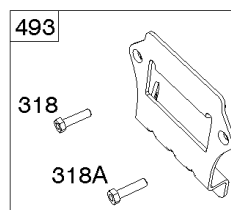

REQUIRED when replacing parts with warning labels affixed.

1319A WARNING LABEL

REQUIRED when replacing parts with warning labels affixed.

1058 OPERATOR'S MANUAL

1036 EMISSIONS LABEL

Cylinder, Crankshaft, Camshaft, Air Guides

REF NO	PART NO	QTY	DESCRIPTION
1058	279348TRI		MANUAL, Operator's
1319	794467		LABEL, Warning
1319A	797669		LABEL, Warning

Not For Reproduction

ECU Module

REF NO	PART NO	QTY	DESCRIPTION
318	691127		SCREW -(Mounting Bracket)
318A	792629		SCREW -(Mounting Bracket) (Electronic Choke Module To Mounting Bracket)
493	797176		BRACKET, Mounting -(Electronic Choke)
640	796913		WIRE ASSEMBLY -(Thermistor)
1436	799108		MOTOR, Stepper/Bracket
1437	699891		SCREW -(Stepper/Bracket Motor)
1438	796352S		MODULE, Electronic Choke
1439	794904		SCREW -(Thermistor Wire Assembly)