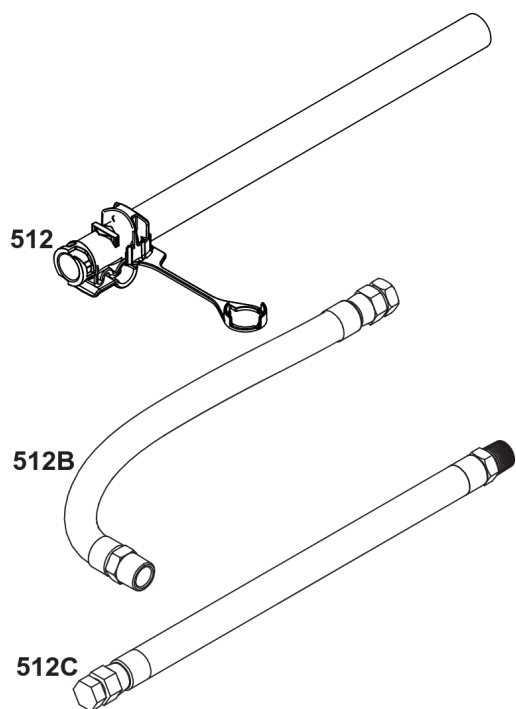

Carburetor, Fuel Supply

REF NO	PART NO	QTY	DESCRIPTION
1169	690990		SCREW -(Carburetor Cover Plate)

Not For Reproduction

Cylinder Head, Rocker Arm Cover, Intake Manifold

Mfg. No: 49T777-0001-G1

Cylinder Head, Rocker Arm Cover, Intake Manifold

Not For Reproduction

676

994

994A

Spark Arrester/Deflector

REF NO	PART NO	QTY	DESCRIPTION
676	593869	1	DEFLECTOR, Muffler -(For Below Deck Mufflers Only)
994	593885	1	ARRESTOR, Spark -(For Below Deck Mufflers Only)
994A	593868	1	ARRESTOR, Spark -(For Below Deck Mufflers Only)

Not For Reproduction

Lubrication

REF NO	PART NO	QTY	DESCRIPTION
186	796532	1	CONNECTOR, Hose -(Threaded Engine Block Connector for EZ-Oil Drain Hose) (Order hose separate)
239	690233	1	SWITCH, Oil Pressure -(2-4 PSI Normally-Closed Switch)
239A	491657S	1	SWITCH, Oil Pressure -(3-5 PSI Normally-Closed Switch)
239B	841281	1	SWITCH, Oil Pressure -(7-10 PSI Normally-Closed Switch)
239C	694115	1	SWITCH, Oil Pressure -(9-13 PSI Normally-Closed Switch)
239D	697049	1	SWITCH, Oil Pressure -(3-6 PSI Normally-Open Switch)
295B	594271	1	ADAPTER, Remote Oil Filter -(Remote Oil Filter Kit)
512	594200	1	HOSE, Oil Drain -(EZ-Oil Drain Hose, 10.5") (Order threaded engine block connector separate)
512	593635	1	HOSE, Oil Drain -(EZ-Oil Drain Hose, 13.75") (Order threaded engine block connector separate)
512B	1723165SM	1	HOSE, Oil Drain, 10-1/2" Long, 3/8-18 Fittings -(10.5")
512C	5048681SM	1	HOSE, OIL DRAIN -(12.5")
517	593633	1	RETAINER, Oil Drain
601	841597	4	CLAMP, Hose
1013	690954	1	NIPPLE, Oil Filter
1346	844802	1	VALVE, Oil Drain Shut Off
1346A	492031	1	VALVE, Oil Drain Shut Off
1346B	5401WEB	1	VALVE, Oil Drain Shut Off -(1/4 Turn Oil Drain Valve with Hose)
1374	796863	1	SEAL, O-Ring
1505	100169		OIL-1QT VANGUARD (CASE) -(1 qt. Bottle)
1505A	100170		OIL-5QT VANGUARD (CASE) -(5 qt. Bottle)