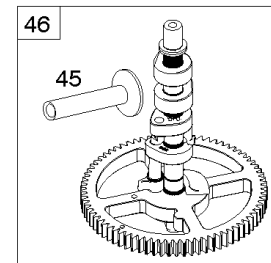

1319 WARNING LABEL

WARNING
Read and follow Operating Instructions before starting engine.
Operate in a well-ventilated area. Do not breathe the exhaust.
Do not drink alcohol before or while operating.
Do not operate the engine with a full tank of fuel.
Do not touch the engine or any moving parts.
Do not touch the exhaust system.
Do not touch the hot engine or any moving parts.

REQUIRED when replacing parts with warning labels affixed.

1319A WARNING LABEL

REQUIRED when replacing parts with warning labels affixed.

1058 OPERATOR'S MANUAL

1036 EMISSIONS LABEL