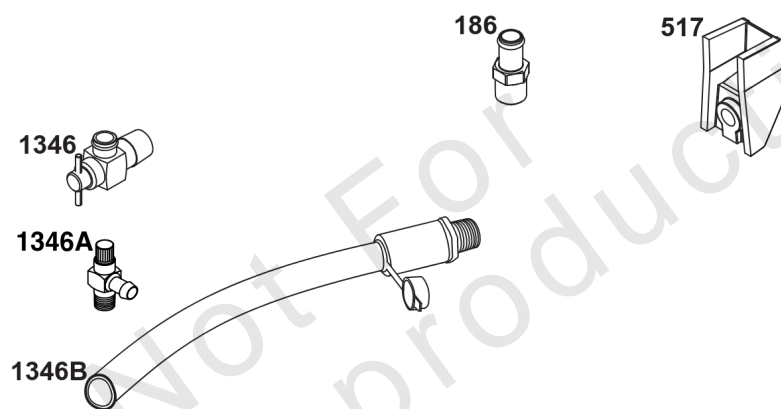

Not For Reproduction

Lubrication

REF NO	PART NO	QTY	DESCRIPTION
186	796532	1	CONNECTOR, Hose -(Threaded Engine Block Connector for EZ-Oil Drain Hose) (Order hose separate)
239	690233	1	SWITCH, Oil Pressure -(2-4 PSI Normally-Closed Switch)
239A	491657S	1	SWITCH, Oil Pressure -(3-5 PSI Normally-Closed Switch)
239B	841281	1	SWITCH, Oil Pressure -(7-10 PSI Normally-Closed Switch)
239C	694115	1	SWITCH, Oil Pressure -(9-13 PSI Normally-Closed Switch)
239D	697049	1	SWITCH, Oil Pressure -(3-6 PSI Normally-Open Switch)
295B	594271	1	ADAPTER, Remote Oil Filter -(Remote Oil Filter Kit)
512	594200	1	HOSE, Oil Drain -(EZ-Oil Drain Hose, 10.5") (Order threaded engine block connector separate)
512	593635	1	HOSE, Oil Drain -(EZ-Oil Drain Hose, 13.75") (Order threaded engine block connector separate)
512B	1723165SM	1	HOSE, Oil Drain, 10-1/2" Long, 3/8-18 Fittings -(10.5")
512C	5048681SM	1	HOSE, OIL DRAIN -(12.5")
517	593633	1	RETAINER, Oil Drain
601	841597	4	CLAMP, Hose
1013	690954	1	NIPPLE, Oil Filter
1346	844802	1	VALVE, Oil Drain Shut Off
1346A	492031	1	VALVE, Oil Drain Shut Off
1346B	5401WEB	1	VALVE, Oil Drain Shut Off -(1/4 Turn Oil Drain Valve with Hose)
1374	796863	1	SEAL, O-Ring
1505	100169		OIL-1QT VANGUARD (CASE) -(1 qt. Bottle)
1505A	100170		OIL-5QT VANGUARD (CASE) -(5 qt. Bottle)