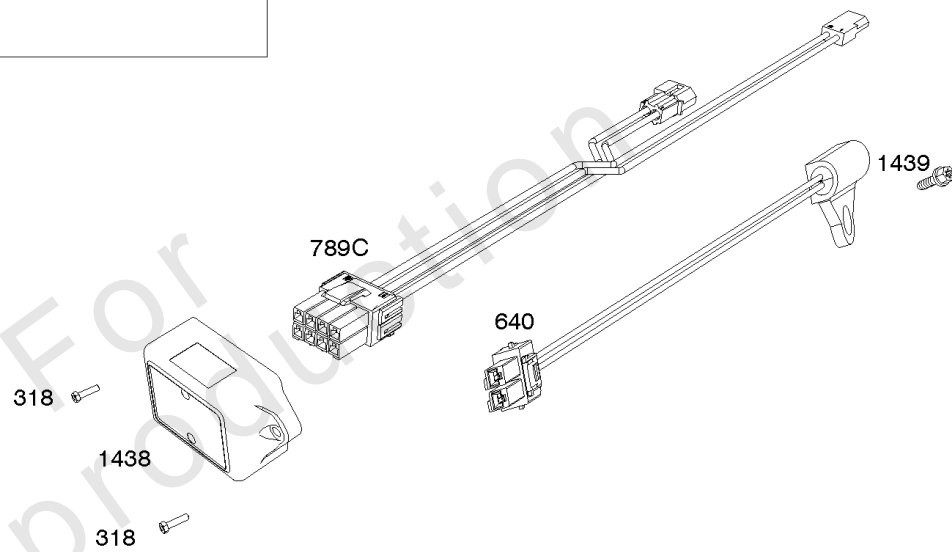

REF NO	PART NO	QTY	DESCRIPTION
1058	279348TRI		MANUAL, Operator's
1319	794467		LABEL, Warning
1319A	797669		LABEL, Warning

Not For Reproduction

ECU Module

REF NO	PART NO	QTY	DESCRIPTION
318	691127		SCREW -(Mounting Bracket)
318A	792629		SCREW -(Mounting Bracket) (Electronic Choke Module To Mounting Bracket)
493	797176		BRACKET, Mounting -(Electronic Choke)
640	796913		WIRE ASSEMBLY -(Thermistor)
1436	799108		MOTOR, Stepper/Bracket
1437	699891		SCREW -(Stepper/Bracket Motor)
1438	796352S		MODULE, Electronic Choke
1439	794904		SCREW -(Thermistor Wire Assembly)