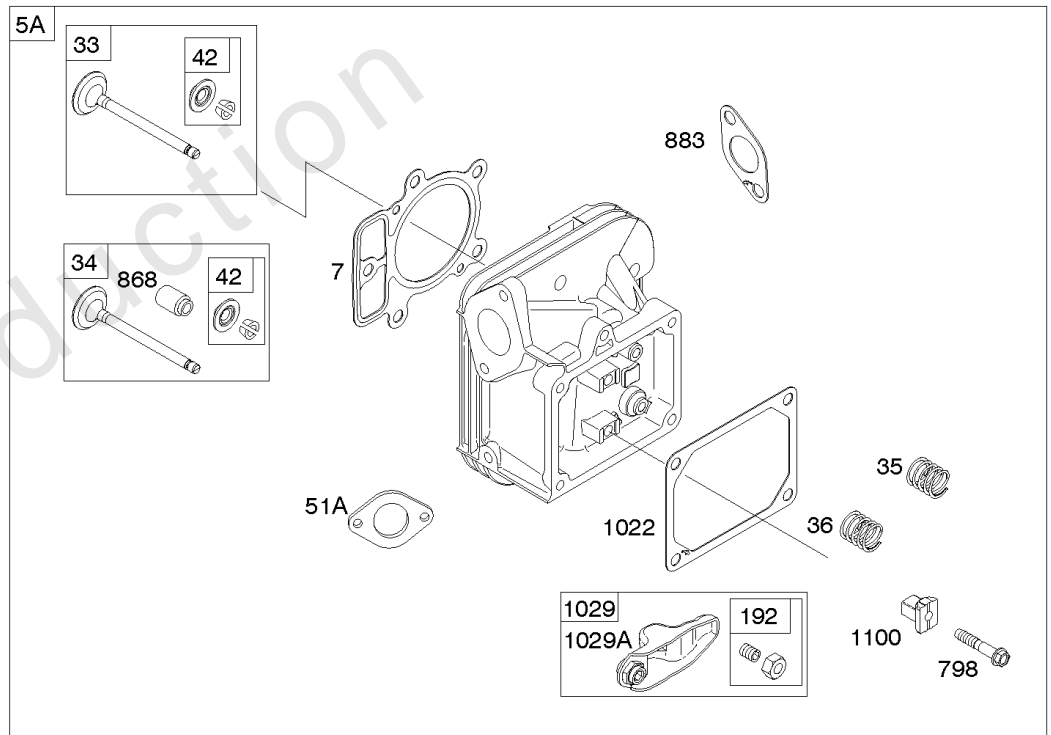

Carburetor, Fuel Supply

REF NO	PART NO	QTY	DESCRIPTION
51A	690949		GASKET, Intake
93	845864		BUSHING, Throttle Shaft
95	690718		SCREW -(Throttle Valve)
98	699721		KIT, Idle Speed
104	694918		PIN, Float Hinge
105	808798		VALVE, Float Needle
108	699723		VALVE, Choke
117	842082		JET, Main -(Standard)
118	842081		JET, Main -(High Altitude)
122	798759		SPACER, Carburetor
125	799511		CARBURETOR
130	796875		VALVE, Throttle
131	796872		KIT, Throttle Shaft
133	699724		FLOAT, Carburetor
135	699729		TUBE, Fuel Transfer
137	690994		GASKET, Float Bowl
141	799112		KIT, Choke Shaft
142	796871		NOZZLE, Carburetor
150	841649		GASKET, Nozzle
163	691001		GASKET, Air Cleaner
186A	799158		CONNECTOR, Hose -(EVAP)
186B	845141		CONNECTOR, Hose -(EVAP)
187	791766		LINE, Fuel -(Cut To Required Length)
217	799771		SPRING, Choke Return
231	690718		SCREW -(Choke Valve)
240	695666		FILTER, Fuel
276	695410		WASHER, Sealing
385	797409		SCREW -(Fuel Pump) (Fuel Pump Mounted To Blower Housing)
387	808656		PUMP, Fuel
418	795912		PLATE, Carburetor Cover
601	691038		CLAMP, Hose
633	690722		SEAL, Choke/Throttle Shaft
672	690234		GASKET, Carburetor Plate
918	799160		HOSE, Vacuum
947	798779		SOLENOID, Fuel
964	799159		CAP, Connector
975	799114		BOWL, Float
987	808183		SEAL, Choke/Throttle Shaft
1124	690988		SEAL, O-Ring -(Fuel Transfer Tube)
1124A	841653		SEAL, O-Ring -(Fuel Transfer Tube)
1126	690991		SCREW -(Fuel Transfer Tube)
1127	695407		SCREW -(Float Bowl) (Float Bowl to Carburetor Body)
1128	690990		SCREW -(Carburetor Nozzle)

Carburetor, Fuel Supply

REF NO	PART NO	QTY	DESCRIPTION
1169	690990		SCREW -(Carburetor Cover Plate)

Not For Reproduction

Cylinder Head, Rocker Arm Cover, Intake Manifold

Mfg. No: 49T777-0001-G1

Cylinder Head, Rocker Arm Cover, Intake Manifold