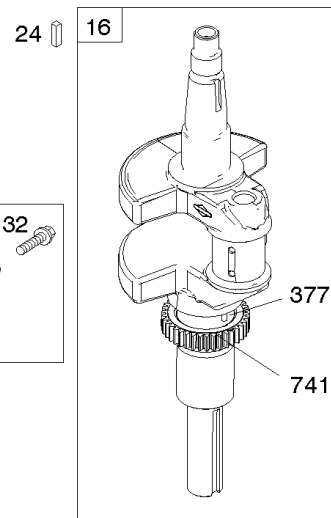

## ***Cylinder Head, Rocker Arm Cover, Intake Manifold***

REF NO	PART NO	QTY	DESCRIPTION
1026	690981		ROD, Push -(Steel)
1026A	690982		ROD, Push -(Aluminum)
1029	690972		ARM, Rocker
1029A	807323		ARM, Rocker
1100	791959		PIVOT, Rocker Arm

## Cylinder, Crankshaft, Camshaft, Air Guides

REF NO	PART NO	QTY	DESCRIPTION
1	591696		CYLINDER ASSEMBLY
2	797673		KIT, Bushing/Seal -(Magneto Side)
3	391086S		SEAL, Oil -(Magneto Side)
8	792185		BREATHER ASSEMBLY
9	690937		GASKET, Breather
10	691108		SCREW -(Breather Assembly)
11	792184		TUBE-BREATHER
16	796855		CRANKSHAFT
24	796335		KEY, Flywheel
25	796909		PISTON ASSEMBLY -(Standard)
25	796910		PISTON ASSEMBLY -(.020 Oversize)
26	796911		SET, Ring -(Standard)
26	796912		SET, Ring -(.020 Oversize)
27	690975		LOCK, Piston Pin
28	696581		PIN, Piston -(Standard)
29	796209		ROD, Connecting
32	690976		SCREW -(Connecting Rod)
45	690977		TAPPET, Valve
46	797242		CAMSHAFT
212	695238		LINK, Throttle
227	798856		LEVER, Governor Control
250	690957		RETAINER, Breather
252	794389		COLLECTOR-OIL
306	796852		SHIELD-CYLINDER -(Cylinder #1)
306A	591666		SHIELD-CYLINDER -(Cylinder #2)
307	691003		SCREW -(Cylinder Shield)
307A	691108		SCREW -(Cylinder Shield)
377	690979		KEY, Woodruff
405	697820		SCREW -(Back Plate)
447	691003		SCREW -(Air Guide Cover)
505	691029		NUT -(Governor Control Lever)
562	690311		BOLT -(Governor Control Lever)
573	790444		PLATE, Back
718	690959		PIN, Locating
741	690980		GEAR, Timing
850	100106		SEALANT, Liquid
865	591667		COVER, Air Guide -(Valley)
1036	-----		Label-Emissions -(Available From A Briggs & Stratton Authorized Dealer)