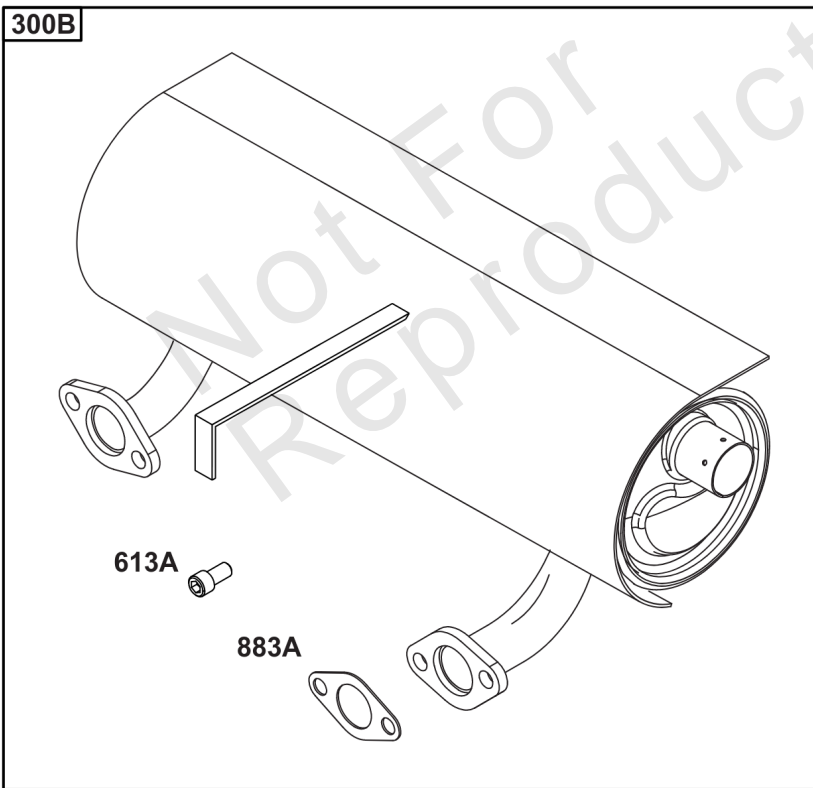

Engine Mounted Below Deck Mufflers

REF NO	PART NO	QTY	DESCRIPTION
300	594584	1	KIT-MUFFLER/GUARD -(Oil Filter Side Outlet) (Engine Supported) (O2 Sensor Port)
300A	593877	1	MUFFLER -(Starter Side Outlet) (Engine Supported) (O2 Sensor Port)
300B	594583	1	MUFFLER -(Starter Side Outlet) (Engine Supported) (No O2 Sensor Port)
300C	692120	1	MUFFLER -(Starter Side Outlet) (No O2 Sensor Port)
415	596859	1	PLUG -(O2 Sensor Port)
613	690341	4	SCREW -(Muffler)
613A	690363	4	SCREW -(Muffler)
883	594365	2	GASKET, Exhaust
883A	690970	2	GASKET, Exhaust
1177	690941	4	NUT -(Muffler)

Not For Reproduction