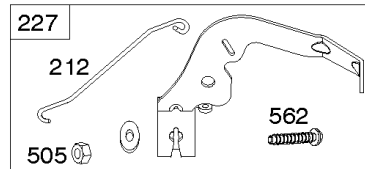

1319 WARNING LABEL

WARNING
Read and follow operating instructions before starting engine.
Operate in a well-ventilated area. Do not breathe the exhaust.
Do not touch the exhaust manifold or other hot parts.
Do not touch the engine or other hot parts.
Do not touch the engine or other hot parts.

REQUIRED when replacing parts with warning labels affixed.

1319A WARNING LABEL

REQUIRED when replacing parts with warning labels affixed.

1058 OPERATOR'S MANUAL

1036 EMISSIONS LABEL