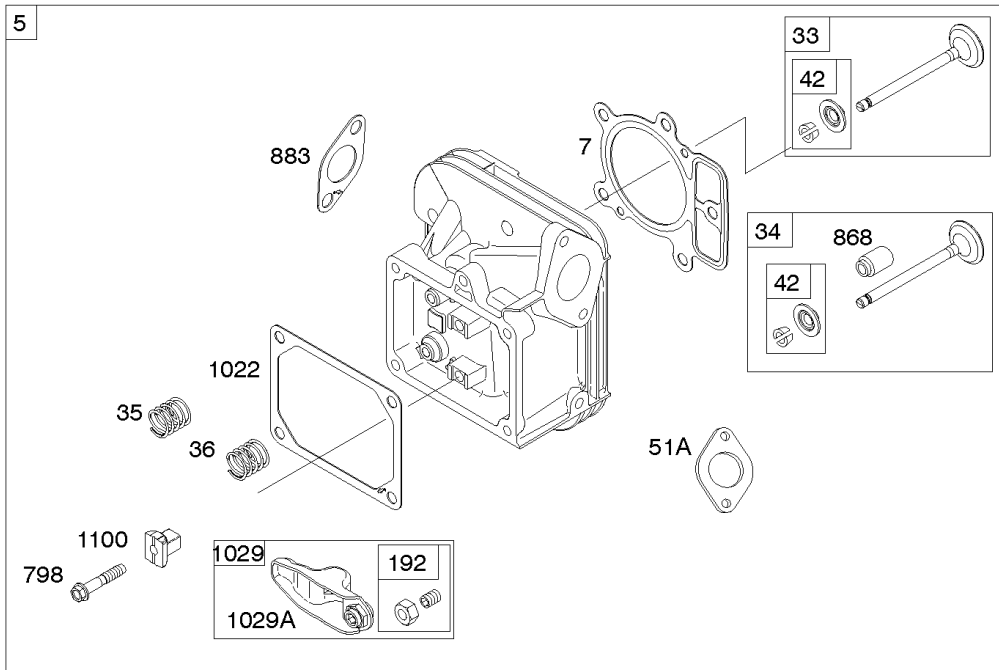

Cylinder Head, Rocker Arm Cover, Intake Manifold

REF NO	PART NO	QTY	DESCRIPTION
5	799088		HEAD, Cylinder -(Cylinder #1)
5A	799089		HEAD, Cylinder -(Cylinder #2)
7	796851		GASKET, Cylinder Head
13	793988		SCREW -(Cylinder Head)
33	793557		VALVE, Exhaust
34	793556		VALVE, Intake
35	694865		SPRING, Valve -(Intake)
36	694865		SPRING, Valve -(Exhaust)
42	499586		KEEPER, Valve
45	690977		TAPPET, Valve
50	797503		MANIFOLD, Intake
51	796876		GASKET, Intake
51A	690949		GASKET, Intake
53	690951		STUD -(Carburetor)
54	699816		SCREW -(Intake Manifold)
122	798759		SPACER, Carburetor
163	691001		GASKET, Air Cleaner
192	690083		ADJUSTER, Rocker Arm
213	799510		BRACKET, Choke Control
337	491055S		PLUG, Spark
337	84007216		PLUG, SPARK -(China Only)
383	19576S		WRENCH, Spark Plug
415	794903		PLUG -(Sump)
613	690341		SCREW -(Muffler)
635	692076		BOOT, Spark Plug
654	690958		NUT -(Carburetor)
798	697890		SCREW -(Rocker Arm)
868	690968		SEAL, Valve
883	690970		GASKET, Exhaust
914	691127		SCREW -(Rocker Cover)
918A	596163		HOSE, Vacuum -Used Before Code Date 19091800
918A	593641		HOSE, Vacuum -Used After Code Date 19091700
929	691003		SCREW -(Choke Control Bracket)
929A	794904		SCREW -(Choke Control Bracket)
964	799159		CAP, Connector
1022	690971		GASKET, Rocker Cover
1023	793146		COVER, Rocker -(Cylinder #1)
1023A	499600		COVER, Rocker -(Cylinder #2)

Cylinder Head, Rocker Arm Cover, Intake Manifold

Mfg. No: 49T777-0003-G1