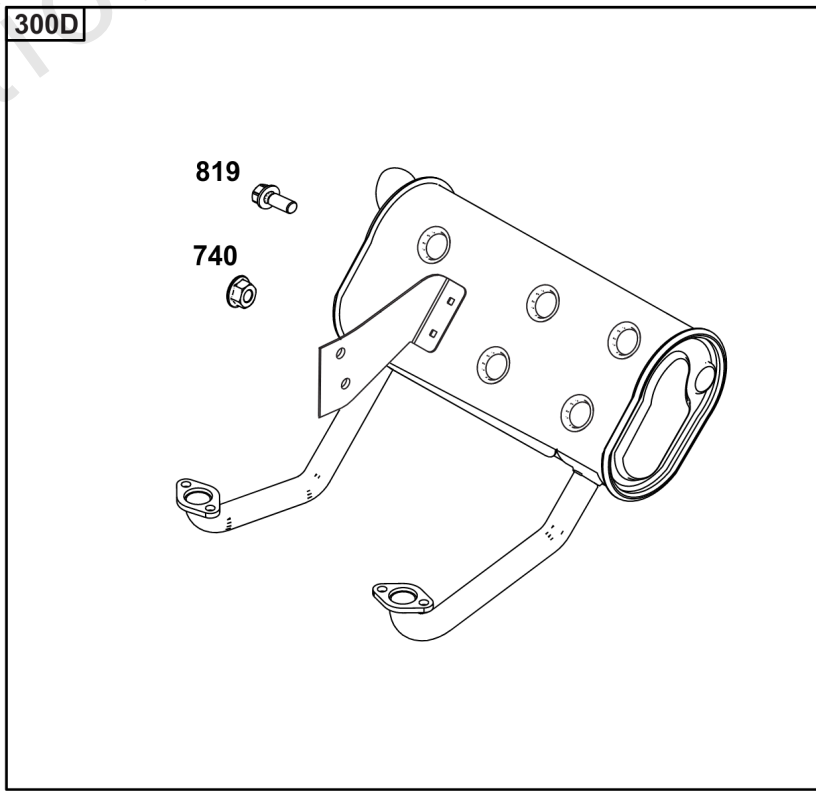

Exhaust/Muffler Configurations

REF NO	PART NO	QTY	DESCRIPTION
300A	771127	1	MUFFLER -(Oil Filter Side Outlet)(Commercial & Professional Series)
300B	771128	1	MUFFLER -(Starter Side Outlet)(Commercial & Professional Series)
300C	595822	1	MUFFLER -(Starter Side Outlet)(Commercial & Professional Series)
300D	84003680	1	MUFFLER -(Oil Filter Side Outlet) (Commercial & Professional Series)(Vanguard 810 & 810 EFI) (Compatible with 593868 Spark Arrester, 593885 Spark Arrester with Deflector.) (Equipped with plug for blocking off O2 sensor port for non EFI engines.)
437	690341	4	SCREW -(Exhaust Manifold)
740	704067	2	NUT, HEX FLNG,5/16-18 -(Muffler Bracket)
819	592604	2	SCREW -(Muffler Bracket)
819A	695629	4	SCREW -(Muffler Bracket)
819B	692062	2	SCREW -(Muffler Bracket)
883	594365	2	GASKET, Exhaust
884	691956	1	CLAMP, Muffler
1176	690941	4	NUT -(Exhaust Manifold)
1177	793859	1	NUT -(Muffler)