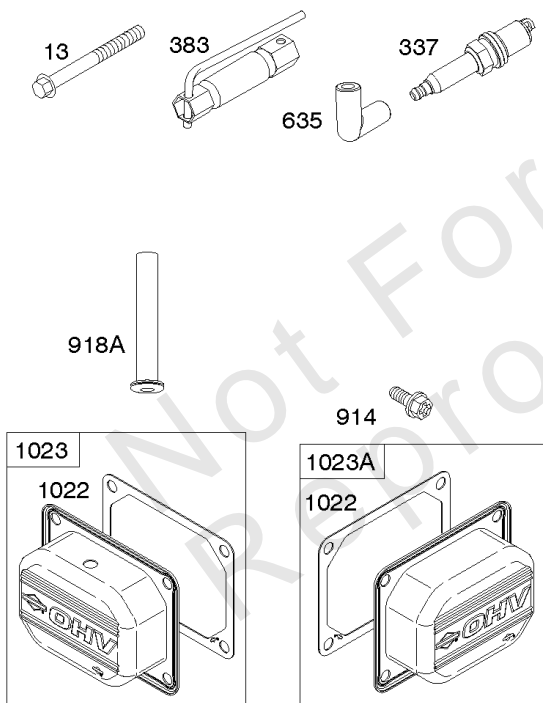

Cylinder Head, Rocker Arm Cover, Intake Manifold

Mfg. No: 49T777-0003-G1

Cylinder Head, Rocker Arm Cover, Intake Manifold

REF NO	PART NO	QTY	DESCRIPTION
5	799088		HEAD, Cylinder -(Cylinder #1)
5A	799089		HEAD, Cylinder -(Cylinder #2)
7	796851		GASKET, Cylinder Head
13	793988		SCREW -(Cylinder Head)
33	793557		VALVE, Exhaust
34	793556		VALVE, Intake
35	694865		SPRING, Valve -(Intake)
36	694865		SPRING, Valve -(Exhaust)
42	499586		KEEPER, Valve
45	690977		TAPPET, Valve
50	797503		MANIFOLD, Intake
51	796876		GASKET, Intake
51A	690949		GASKET, Intake
53	690951		STUD -(Carburetor)
54	699816		SCREW -(Intake Manifold)
122	798759		SPACER, Carburetor
163	691001		GASKET, Air Cleaner
192	690083		ADJUSTER, Rocker Arm
213	799510		BRACKET, Choke Control
337	491055S		PLUG, Spark
337	84007216		PLUG, SPARK -(China Only)
383	19576S		WRENCH, Spark Plug
415	794903		PLUG -(Sump)
613	690341		SCREW -(Muffler)
635	692076		BOOT, Spark Plug
654	690958		NUT -(Carburetor)
798	697890		SCREW -(Rocker Arm)
868	690968		SEAL, Valve
883	690970		GASKET, Exhaust
914	691127		SCREW -(Rocker Cover)
918A	596163		HOSE, Vacuum -Used Before Code Date 19091800
918A	593641		HOSE, Vacuum -Used After Code Date 19091700
929	691003		SCREW -(Choke Control Bracket)
929A	794904		SCREW -(Choke Control Bracket)
964	799159		CAP, Connector
1022	690971		GASKET, Rocker Cover
1023	793146		COVER, Rocker -(Cylinder #1)
1023A	499600		COVER, Rocker -(Cylinder #2)