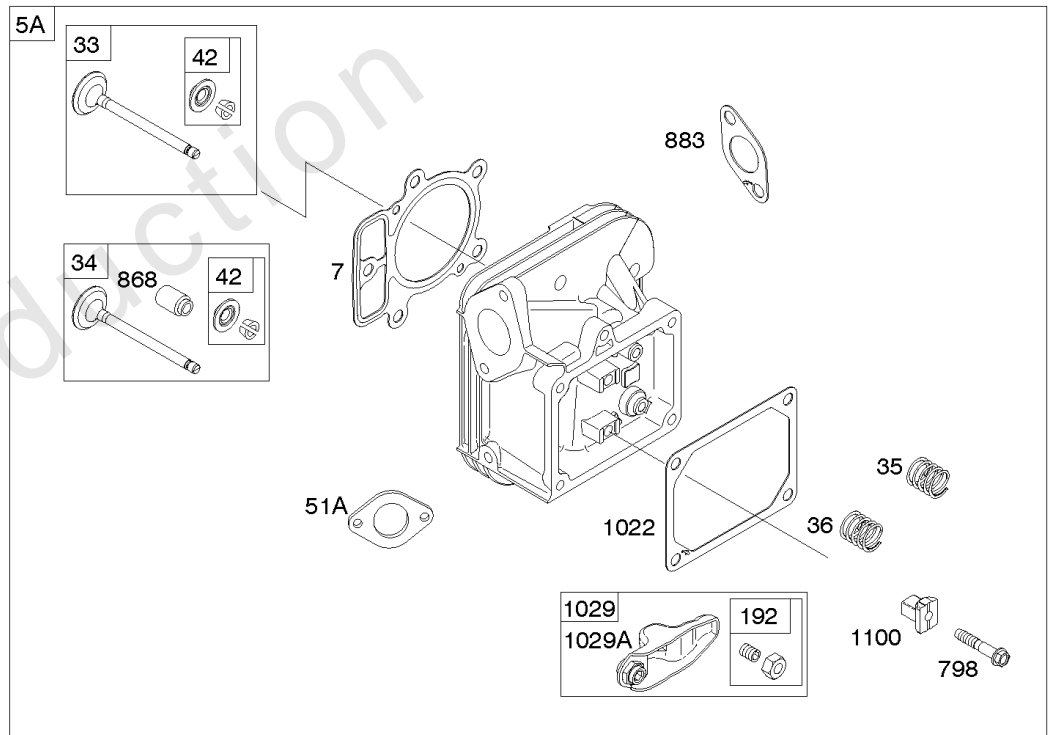

Cylinder Head, Rocker Arm Cover, Intake Manifold

Mfg. No: 49T777-0003-G1

Cylinder Head, Rocker Arm Cover, Intake Manifold

REF NO	PART NO	QTY	DESCRIPTION
5	799088		HEAD, Cylinder -(Cylinder #1)
5A	799089		HEAD, Cylinder -(Cylinder #2)
7	796851		GASKET, Cylinder Head
13	793988		SCREW -(Cylinder Head)
33	793557		VALVE, Exhaust
34	793556		VALVE, Intake
35	694865		SPRING, Valve -(Intake)
36	694865		SPRING, Valve -(Exhaust)
42	499586		KEEPER, Valve
45	690977		TAPPET, Valve
50	797503		MANIFOLD, Intake
51	796876		GASKET, Intake
51A	690949		GASKET, Intake
53	690951		STUD -(Carburetor)
54	699816		SCREW -(Intake Manifold)
122	798759		SPACER, Carburetor
163	691001		GASKET, Air Cleaner
192	690083		ADJUSTER, Rocker Arm
213	799510		BRACKET, Choke Control
337	491055S		PLUG, Spark
337	84007216		PLUG, SPARK -(China Only)
383	19576S		WRENCH, Spark Plug
415	794903		PLUG -(Sump)
613	690341		SCREW -(Muffler)
635	692076		BOOT, Spark Plug
654	690958		NUT -(Carburetor)
798	697890		SCREW -(Rocker Arm)
868	690968		SEAL, Valve
883	690970		GASKET, Exhaust
914	691127		SCREW -(Rocker Cover)
918A	596163		HOSE, Vacuum -Used Before Code Date 19091800
918A	593641		HOSE, Vacuum -Used After Code Date 19091700
929	691003		SCREW -(Choke Control Bracket)
929A	794904		SCREW -(Choke Control Bracket)
964	799159		CAP, Connector
1022	690971		GASKET, Rocker Cover
1023	793146		COVER, Rocker -(Cylinder #1)
1023A	499600		COVER, Rocker -(Cylinder #2)