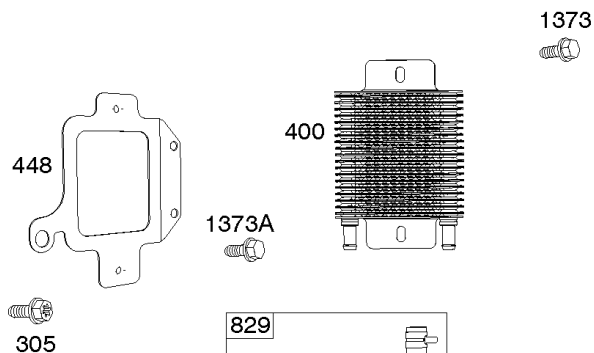

ECU Module

REF NO	PART NO	QTY	DESCRIPTION
318	691127		SCREW -(Mounting Bracket)
318A	792629		SCREW -(Mounting Bracket) (Electronic Choke Module To Mounting Bracket)
493	797176		BRACKET, Mounting -(Electronic Choke)
640	796913		WIRE ASSEMBLY -(Thermistor)
789C	796914		HARNESS, Wiring
1436	799108		MOTOR, Stepper/Bracket
1437	699891		SCREW -(Stepper/Bracket Motor)
1438	796352S		MODULE, Electronic Choke
1439	794904		SCREW -(Thermistor Wire Assembly)

Not For Reproduction