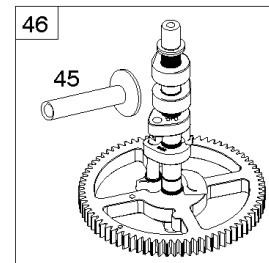

## ***Cylinder Head, Rocker Arm Cover, Intake Manifold***

REF NO	PART NO	QTY	DESCRIPTION
1026	690981		ROD, Push -(Steel)
1026A	690982		ROD, Push -(Aluminum)
1029	690972		ARM, Rocker
1029A	807323		ARM, Rocker
1100	791959		PIVOT, Rocker Arm

## Cylinder, Crankshaft, Camshaft, Air Guides

REF NO	PART NO	QTY	DESCRIPTION
1	591696		CYLINDER ASSEMBLY
2	797673		KIT, Bushing/Seal -(Magneto Side)
3	391086S		SEAL, Oil -(Magneto Side)
8	792185		BREATHER ASSEMBLY
9	690937		GASKET, Breather
10	691108		SCREW -(Breather Assembly)
11	792184		TUBE-BREATHER
16	796855		CRANKSHAFT
24	796335		KEY, Flywheel
25	796909		PISTON ASSEMBLY -(Standard)
25	796910		PISTON ASSEMBLY -(.020 Oversize)
26	796911		SET, Ring -(Standard)
26	796912		SET, Ring -(.020 Oversize)
27	690975		LOCK, Piston Pin
28	696581		PIN, Piston -(Standard)
29	796209		ROD, Connecting
32	690976		SCREW -(Connecting Rod)
45	690977		TAPPET, Valve
46	797242		CAMSHAFT
212	695238		LINK, Throttle
227	798856		LEVER, Governor Control
250	690957		RETAINER, Breather
252	794389		COLLECTOR-OIL
306	796852		SHIELD-CYLINDER -(Cylinder #1)
306A	591666		SHIELD-CYLINDER -(Cylinder #2)
307	691003		SCREW -(Cylinder Shield)
307A	691108		SCREW -(Cylinder Shield)
377	690979		KEY, Woodruff
405	697820		SCREW -(Back Plate)
447	691003		SCREW -(Air Guide Cover)
505	691029		NUT -(Governor Control Lever)
562	690311		BOLT -(Governor Control Lever)
573	790444		PLATE, Back
718	690959		PIN, Locating
741	690980		GEAR, Timing
850	100106		SEALANT, Liquid
865	591667		COVER, Air Guide -(Valley)
1036	-----		Label-Emissions -(Available From A Briggs & Stratton Authorized Dealer)