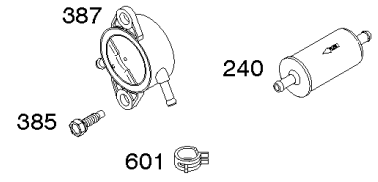

Carburetor, Fuel Supply

REF NO	PART NO	QTY	DESCRIPTION
51A	690949		GASKET, Intake
93	845864		BUSHING, Throttle Shaft
95	690718		SCREW -(Throttle Valve)
98	699721		KIT, Idle Speed
104	694918		PIN, Float Hinge
105	808798		VALVE, Float Needle
108	699723		VALVE, Choke
117	842082		JET, Main -(Standard)
118	842081		JET, Main -(High Altitude)
122	798759		SPACER, Carburetor
125	799511		CARBURETOR
130	796875		VALVE, Throttle
131	796872		KIT, Throttle Shaft
133	699724		FLOAT, Carburetor
135	699729		TUBE, Fuel Transfer
137	690994		GASKET, Float Bowl
141	799112		KIT, Choke Shaft
142	796871		NOZZLE, Carburetor
150	841649		GASKET, Nozzle
163	691001		GASKET, Air Cleaner
186A	799158		CONNECTOR, Hose -(EVAP)
186B	845141		CONNECTOR, Hose -(EVAP)
187	791766		LINE, Fuel -(Cut To Required Length)
217	799771		SPRING, Choke Return
231	690718		SCREW -(Choke Valve)
240	695666		FILTER, Fuel
276	695410		WASHER, Sealing
385	797409		SCREW -(Fuel Pump) (Fuel Pump Mounted To Blower Housing)
387	808656		PUMP, Fuel
418	795912		PLATE, Carburetor Cover
601	691038		CLAMP, Hose
633	690722		SEAL, Choke/Throttle Shaft
672	690234		GASKET, Carburetor Plate
918	799160		HOSE, Vacuum
947	798779		SOLENOID, Fuel
964	799159		CAP, Connector
975	799114		BOWL, Float
987	808183		SEAL, Choke/Throttle Shaft
1124	690988		SEAL, O-Ring -(Fuel Transfer Tube)
1124A	841653		SEAL, O-Ring -(Fuel Transfer Tube)
1126	690991		SCREW -(Fuel Transfer Tube)
1127	695407		SCREW -(Float Bowl) (Float Bowl to Carburetor Body)
1128	690990		SCREW -(Carburetor Nozzle)

Reproduction