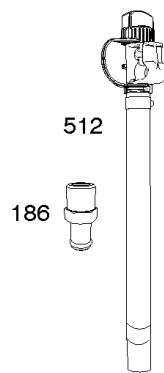

ECU Module

REF NO	PART NO	QTY	DESCRIPTION
318	691127		SCREW -(Mounting Bracket)
318A	792629		SCREW -(Mounting Bracket) (Electronic Choke Module To Mounting Bracket)
493	797176		BRACKET, Mounting -(Electronic Choke)
640	796913		WIRE ASSEMBLY -(Thermistor)
789C	796914		HARNESS, Wiring
1436	799108		MOTOR, Stepper/Bracket
1437	699891		SCREW -(Stepper/Bracket Motor)
1438	796352S		MODULE, Electronic Choke
1439	794904		SCREW -(Thermistor Wire Assembly)

Not For Reproduction