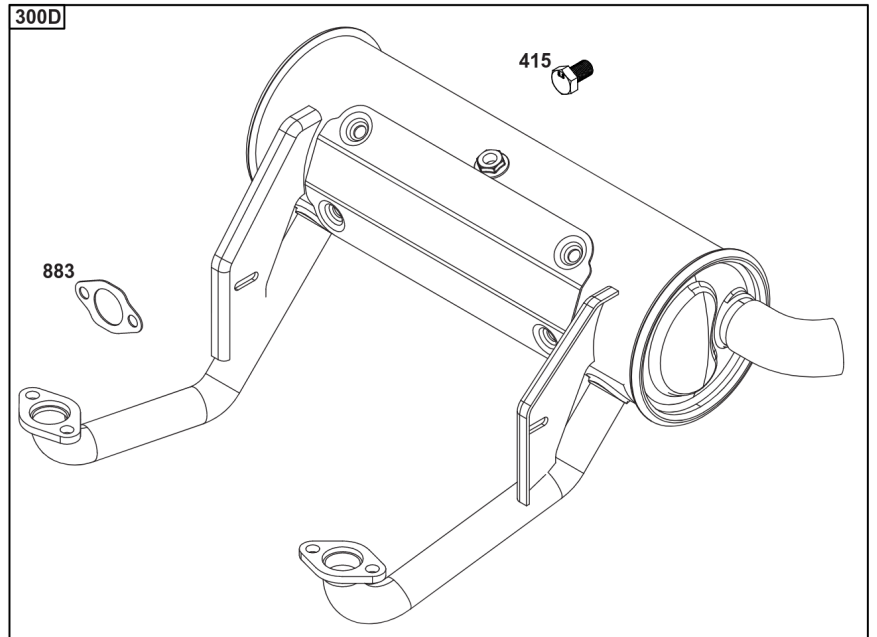

Not For
Reproduction

Engine Mounted Above Deck Mufflers

REF NO	PART NO	QTY	DESCRIPTION
300C	595138	1	MUFFLER -(Oil Filter Side Outlet) (Self-Supporting) (O2 Sensor Port)
300D	595139	1	MUFFLER -(Starter Side Outlet) (Self-Supporting) (O2 Sensor Port)
415	596859	1	PLUG -(O2 Sensor Port)
883	594365	2	GASKET, Exhaust

Not For Reproduction