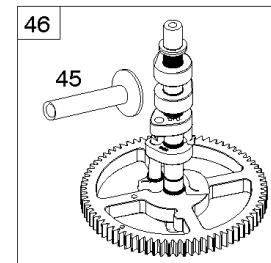

## Cylinder, Crankshaft, Camshaft, Air Guides

REF NO	PART NO	QTY	DESCRIPTION
1	591696		CYLINDER ASSEMBLY
2	797673		KIT, Bushing/Seal -(Magneto Side)
3	391086S		SEAL, Oil -(Magneto Side)
8	792185		BREATHER ASSEMBLY
9	690937		GASKET, Breather
10	691108		SCREW -(Breather Assembly)
11	792184		TUBE-BREATHER
16	796855		CRANKSHAFT
24	796335		KEY, Flywheel
25	796909		PISTON ASSEMBLY -(Standard)
25	796910		PISTON ASSEMBLY -(.020 Oversize)
26	796911		SET, Ring -(Standard)
26	796912		SET, Ring -(.020 Oversize)
27	690975		LOCK, Piston Pin
28	696581		PIN, Piston -(Standard)
29	796209		ROD, Connecting
32	690976		SCREW -(Connecting Rod)
45	690977		TAPPET, Valve
46	797242		CAMSHAFT
212	695238		LINK, Throttle
227	798856		LEVER, Governor Control
250	690957		RETAINER, Breather
252	794389		COLLECTOR-OIL
306	796852		SHIELD-CYLINDER -(Cylinder #1)
306A	591666		SHIELD-CYLINDER -(Cylinder #2)
307	691003		SCREW -(Cylinder Shield)
307A	691108		SCREW -(Cylinder Shield)
377	690979		KEY, Woodruff
405	697820		SCREW -(Back Plate)
447	691003		SCREW -(Air Guide Cover)
505	691029		NUT -(Governor Control Lever)
562	690311		BOLT -(Governor Control Lever)
573	790444		PLATE, Back
718	690959		PIN, Locating
741	690980		GEAR, Timing
850	100106		SEALANT, Liquid
865	591667		COVER, Air Guide -(Valley)
1036	-----		Label-Emissions -(Available From A Briggs & Stratton Authorized Dealer)

## ***Cylinder, Crankshaft, Camshaft, Air Guides***

---

<b>REF NO</b>	<b>PART NO</b>	<b>QTY</b>	<b>DESCRIPTION</b>
1058	279348TRI		MANUAL, Operator's
1319	794467		LABEL, Warning
1319A	797669		LABEL, Warning