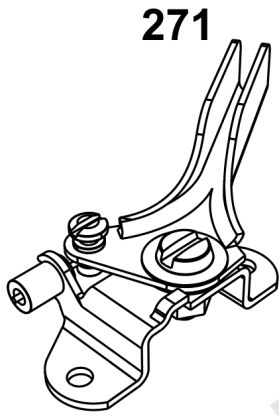

Flywheel Guards

REF NO	PART NO	QTY	DESCRIPTION
563	799360	1	SCREW -(Debris Screen Guard)
563A	597574	1	SCREW -(Debris Screen Guard)
563B	799359	1	SCREW -(Debris Screen Guard)
949	799357	1	GUARD, Debris Screen -(Static Cover Flywheel) (Requires 4 x 799360 Screw)
949A	797420YP	1	GUARD, Debris Screen -(Static Cover Flywheel High Flow) (Requires 4 x 799360 Screw)
949B	593206	1	GUARD, Debris Screen -(Static Cover Flywheel) (Requires 4 x 799359 Screw)
949C	597573	1	GUARD, Debris Screen -(Wire Static Flywheel Cover) (Requires 4x 597574 Screw) (For Commercial Series)

Not For Reproduction

Not For
Reproduction