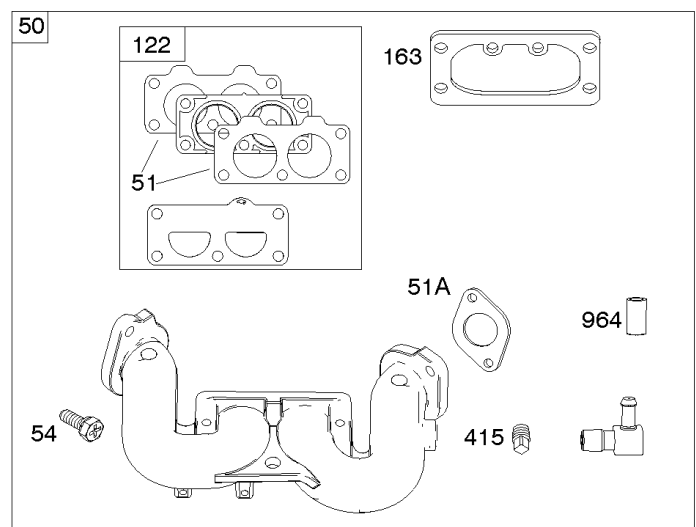

Cylinder Head, Rocker Arm Cover, Intake Manifold

Mfg. No: 49T777-0003-G1

Cylinder Head, Rocker Arm Cover, Intake Manifold

REF NO	PART NO	QTY	DESCRIPTION
5	799088		HEAD, Cylinder -(Cylinder #1)
5A	799089		HEAD, Cylinder -(Cylinder #2)
7	796851		GASKET, Cylinder Head
13	793988		SCREW -(Cylinder Head)
33	793557		VALVE, Exhaust
34	793556		VALVE, Intake
35	694865		SPRING, Valve -(Intake)
36	694865		SPRING, Valve -(Exhaust)
42	499586		KEEPER, Valve
45	690977		TAPPET, Valve
50	797503		MANIFOLD, Intake
51	796876		GASKET, Intake
51A	690949		GASKET, Intake
53	690951		STUD -(Carburetor)
54	699816		SCREW -(Intake Manifold)
122	798759		SPACER, Carburetor
163	691001		GASKET, Air Cleaner
192	690083		ADJUSTER, Rocker Arm
213	799510		BRACKET, Choke Control
337	491055S		PLUG, Spark
337	84007216		PLUG, SPARK -(China Only)
383	19576S		WRENCH, Spark Plug
415	794903		PLUG -(Sump)
613	690341		SCREW -(Muffler)
635	692076		BOOT, Spark Plug
654	690958		NUT -(Carburetor)
798	697890		SCREW -(Rocker Arm)
868	690968		SEAL, Valve
883	690970		GASKET, Exhaust
914	691127		SCREW -(Rocker Cover)
918A	596163		HOSE, Vacuum -Used Before Code Date 19091800
918A	593641		HOSE, Vacuum -Used After Code Date 19091700
929	691003		SCREW -(Choke Control Bracket)
929A	794904		SCREW -(Choke Control Bracket)
964	799159		CAP, Connector
1022	690971		GASKET, Rocker Cover
1023	793146		COVER, Rocker -(Cylinder #1)
1023A	499600		COVER, Rocker -(Cylinder #2)