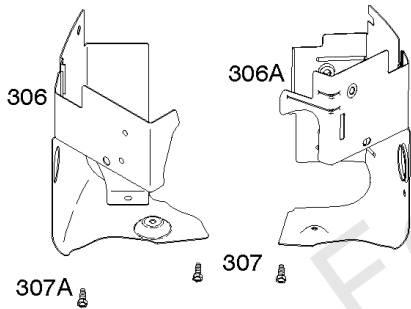

1319 WARNING LABEL

WARNING
Read and follow Operating Instructions before starting engine.
Operate in a well-ventilated area. Do not breathe the exhaust.
Do not touch the exhaust manifold or other hot parts.
Do not touch the engine or other hot parts.
Do not touch the engine or other hot parts.

REQUIRED when replacing parts with warning labels affixed.

1319A WARNING LABEL

REQUIRED when replacing parts with warning labels affixed.

1058 OPERATOR'S MANUAL

1036 EMISSIONS LABEL