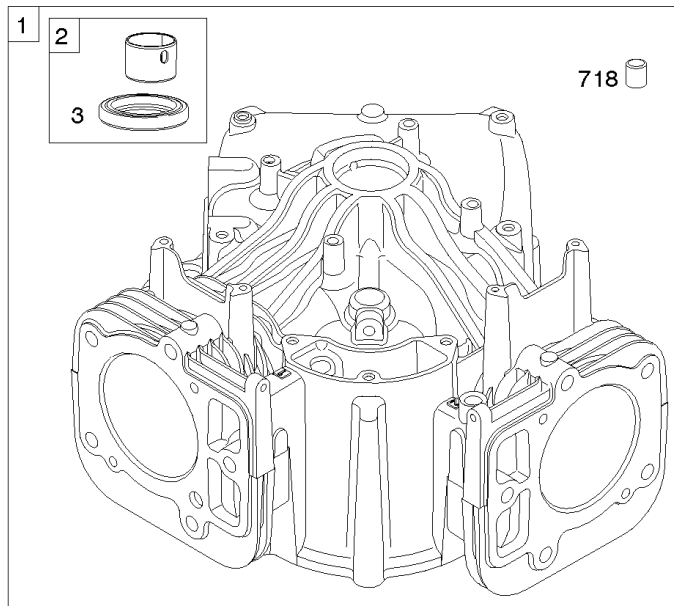

1319 WARNING LABEL

WARNING
Read and follow operating instructions before starting engine.
Operate in a well-ventilated area. Do not breathe the exhaust.
Do not touch the exhaust manifold or other hot parts.
Do not touch the engine or other hot parts.
Do not touch the engine or other hot parts.

REQUIRED when replacing parts with warning labels affixed.

1319A WARNING LABEL

REQUIRED when replacing parts with warning labels affixed.

1058 OPERATOR'S MANUAL

1036 EMISSIONS LABEL