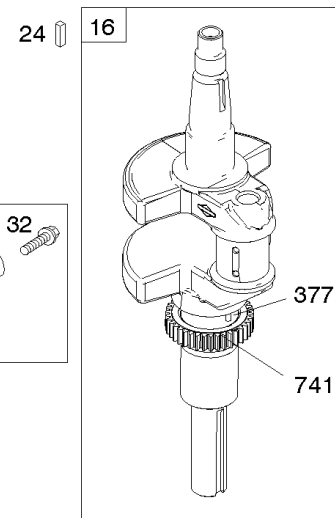

## Cylinder, Crankshaft, Camshaft, Air Guides

REF NO	PART NO	QTY	DESCRIPTION
1	591696		CYLINDER ASSEMBLY
2	797673		KIT, Bushing/Seal -(Magneto Side)
3	391086S		SEAL, Oil -(Magneto Side)
8	792185		BREATHER ASSEMBLY
9	690937		GASKET, Breather
10	691108		SCREW -(Breather Assembly)
11	792184		TUBE-BREATHER
16	796855		CRANKSHAFT
24	796335		KEY, Flywheel
25	796909		PISTON ASSEMBLY -(Standard)
25	796910		PISTON ASSEMBLY -(.020 Oversize)
26	796911		SET, Ring -(Standard)
26	796912		SET, Ring -(.020 Oversize)
27	690975		LOCK, Piston Pin
28	696581		PIN, Piston -(Standard)
29	796209		ROD, Connecting
32	690976		SCREW -(Connecting Rod)
45	690977		TAPPET, Valve
46	797242		CAMSHAFT
212	695238		LINK, Throttle
227	798856		LEVER, Governor Control
250	690957		RETAINER, Breather
252	794389		COLLECTOR-OIL
306	796852		SHIELD-CYLINDER -(Cylinder #1)
306A	591666		SHIELD-CYLINDER -(Cylinder #2)
307	691003		SCREW -(Cylinder Shield)
307A	691108		SCREW -(Cylinder Shield)
377	690979		KEY, Woodruff
405	697820		SCREW -(Back Plate)
447	691003		SCREW -(Air Guide Cover)
505	691029		NUT -(Governor Control Lever)
562	690311		BOLT -(Governor Control Lever)
573	790444		PLATE, Back
718	690959		PIN, Locating
741	690980		GEAR, Timing
850	100106		SEALANT, Liquid
865	591667		COVER, Air Guide -(Valley)
1036	-----		Label-Emissions -(Available From A Briggs & Stratton Authorized Dealer)

## ***Cylinder, Crankshaft, Camshaft, Air Guides***

---

<b>REF NO</b>	<b>PART NO</b>	<b>QTY</b>	<b>DESCRIPTION</b>
1058	279348TRI		MANUAL, Operator's
1319	794467		LABEL, Warning
1319A	797669		LABEL, Warning