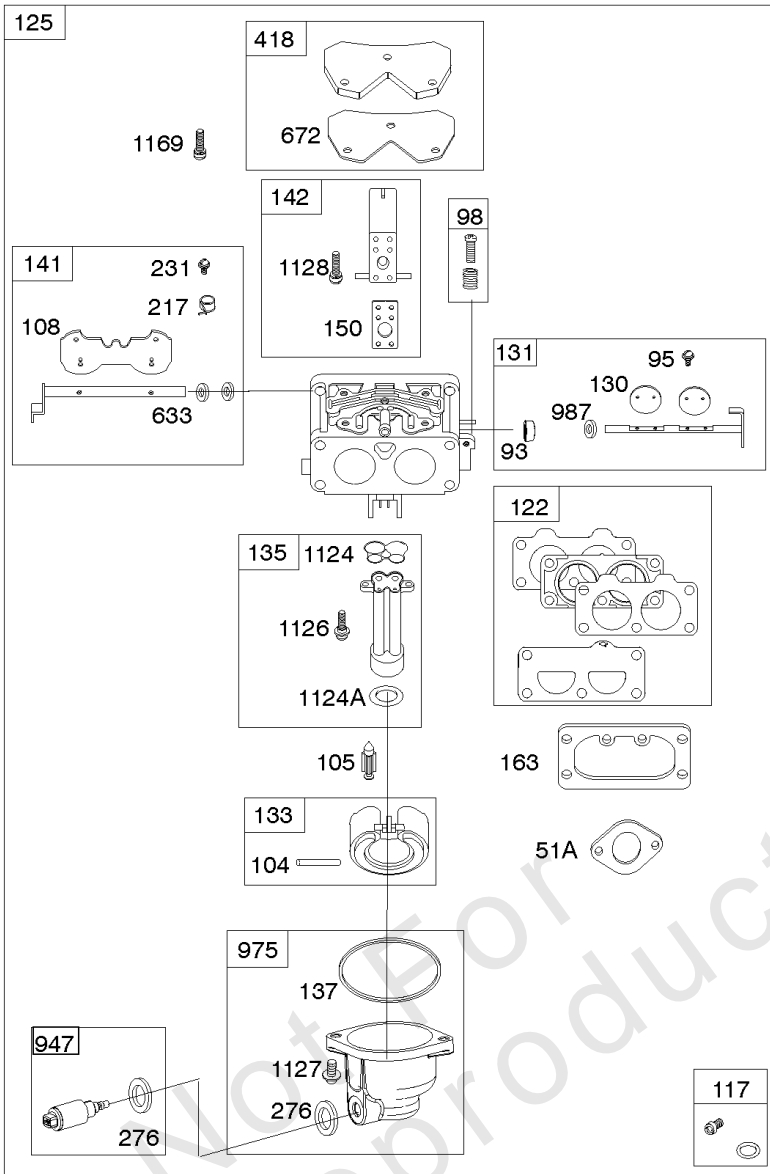

## Carburetor, Fuel Supply

REF NO	PART NO	QTY	DESCRIPTION
51A	690949		GASKET, Intake
93	845864		BUSHING, Throttle Shaft
95	690718		SCREW -(Throttle Valve)
98	699721		KIT, Idle Speed
104	694918		PIN, Float Hinge
105	808798		VALVE, Float Needle
108	699723		VALVE, Choke
117	842082		JET, Main -(Standard)
118	842081		JET, Main -(High Altitude)
122	798759		SPACER, Carburetor
125	799511		CARBURETOR
130	796875		VALVE, Throttle
131	796872		KIT, Throttle Shaft
133	699724		FLOAT, Carburetor
135	699729		TUBE, Fuel Transfer
137	690994		GASKET, Float Bowl
141	799112		KIT, Choke Shaft
142	796871		NOZZLE, Carburetor
150	841649		GASKET, Nozzle
163	691001		GASKET, Air Cleaner
186A	799158		CONNECTOR, Hose -(EVAP)
186B	845141		CONNECTOR, Hose -(EVAP)
187	791766		LINE, Fuel -(Cut To Required Length)
217	799771		SPRING, Choke Return
231	690718		SCREW -(Choke Valve)
240	695666		FILTER, Fuel
276	695410		WASHER, Sealing
385	797409		SCREW -(Fuel Pump) (Fuel Pump Mounted To Blower Housing)
387	808656		PUMP, Fuel
418	795912		PLATE, Carburetor Cover
601	691038		CLAMP, Hose
633	690722		SEAL, Choke/Throttle Shaft
672	690234		GASKET, Carburetor Plate
918	799160		HOSE, Vacuum
947	798779		SOLENOID, Fuel
964	799159		CAP, Connector
975	799114		BOWL, Float
987	808183		SEAL, Choke/Throttle Shaft
1124	690988		SEAL, O-Ring -(Fuel Transfer Tube)
1124A	841653		SEAL, O-Ring -(Fuel Transfer Tube)
1126	690991		SCREW -(Fuel Transfer Tube)
1127	695407		SCREW -(Float Bowl) (Float Bowl to Carburetor Body)
1128	690990		SCREW -(Carburetor Nozzle)