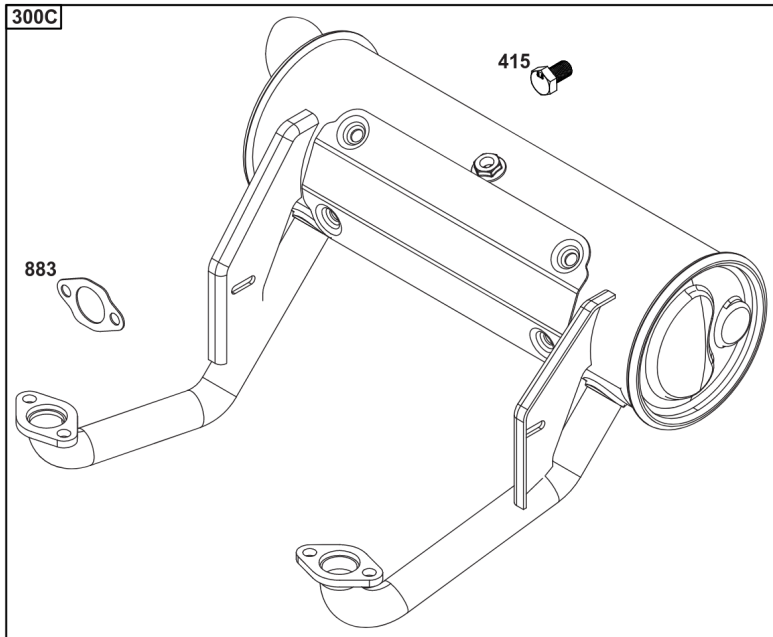

Not For
Reproduction

Engine Mounted Above Deck Mufflers

REF NO	PART NO	QTY	DESCRIPTION
300C	595138	1	MUFFLER -(Oil Filter Side Outlet) (Self-Supporting) (O2 Sensor Port)
300D	595139	1	MUFFLER -(Starter Side Outlet) (Self-Supporting) (O2 Sensor Port)
415	596859	1	PLUG -(O2 Sensor Port)
883	594365	2	GASKET, Exhaust

Not For Reproduction