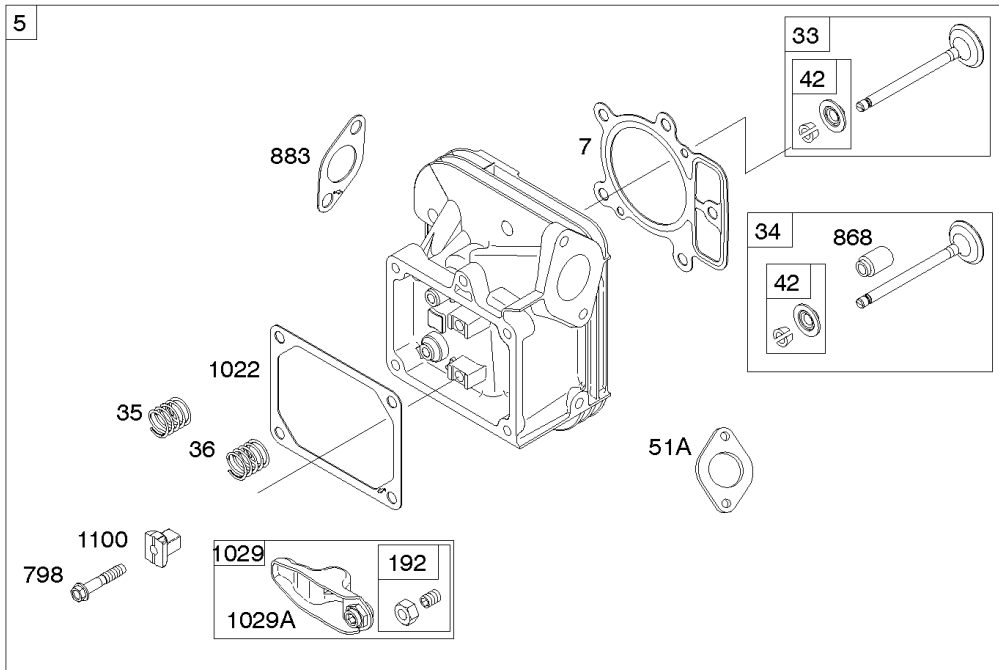

Cylinder Head, Rocker Arm Cover, Intake Manifold

Mfg. No: 49T777-0003-G1

Cylinder Head, Rocker Arm Cover, Intake Manifold

REF NO	PART NO	QTY	DESCRIPTION
5	799088		HEAD, Cylinder -(Cylinder #1)
5A	799089		HEAD, Cylinder -(Cylinder #2)
7	796851		GASKET, Cylinder Head
13	793988		SCREW -(Cylinder Head)
33	793557		VALVE, Exhaust
34	793556		VALVE, Intake
35	694865		SPRING, Valve -(Intake)
36	694865		SPRING, Valve -(Exhaust)
42	499586		KEEPER, Valve
45	690977		TAPPET, Valve
50	797503		MANIFOLD, Intake
51	796876		GASKET, Intake
51A	690949		GASKET, Intake
53	690951		STUD -(Carburetor)
54	699816		SCREW -(Intake Manifold)
122	798759		SPACER, Carburetor
163	691001		GASKET, Air Cleaner
192	690083		ADJUSTER, Rocker Arm
213	799510		BRACKET, Choke Control
337	491055S		PLUG, Spark
337	84007216		PLUG, SPARK -(China Only)
383	19576S		WRENCH, Spark Plug
415	794903		PLUG -(Sump)
613	690341		SCREW -(Muffler)
635	692076		BOOT, Spark Plug
654	690958		NUT -(Carburetor)
798	697890		SCREW -(Rocker Arm)
868	690968		SEAL, Valve
883	690970		GASKET, Exhaust
914	691127		SCREW -(Rocker Cover)
918A	596163		HOSE, Vacuum -Used Before Code Date 19091800
918A	593641		HOSE, Vacuum -Used After Code Date 19091700
929	691003		SCREW -(Choke Control Bracket)
929A	794904		SCREW -(Choke Control Bracket)
964	799159		CAP, Connector
1022	690971		GASKET, Rocker Cover
1023	793146		COVER, Rocker -(Cylinder #1)
1023A	499600		COVER, Rocker -(Cylinder #2)