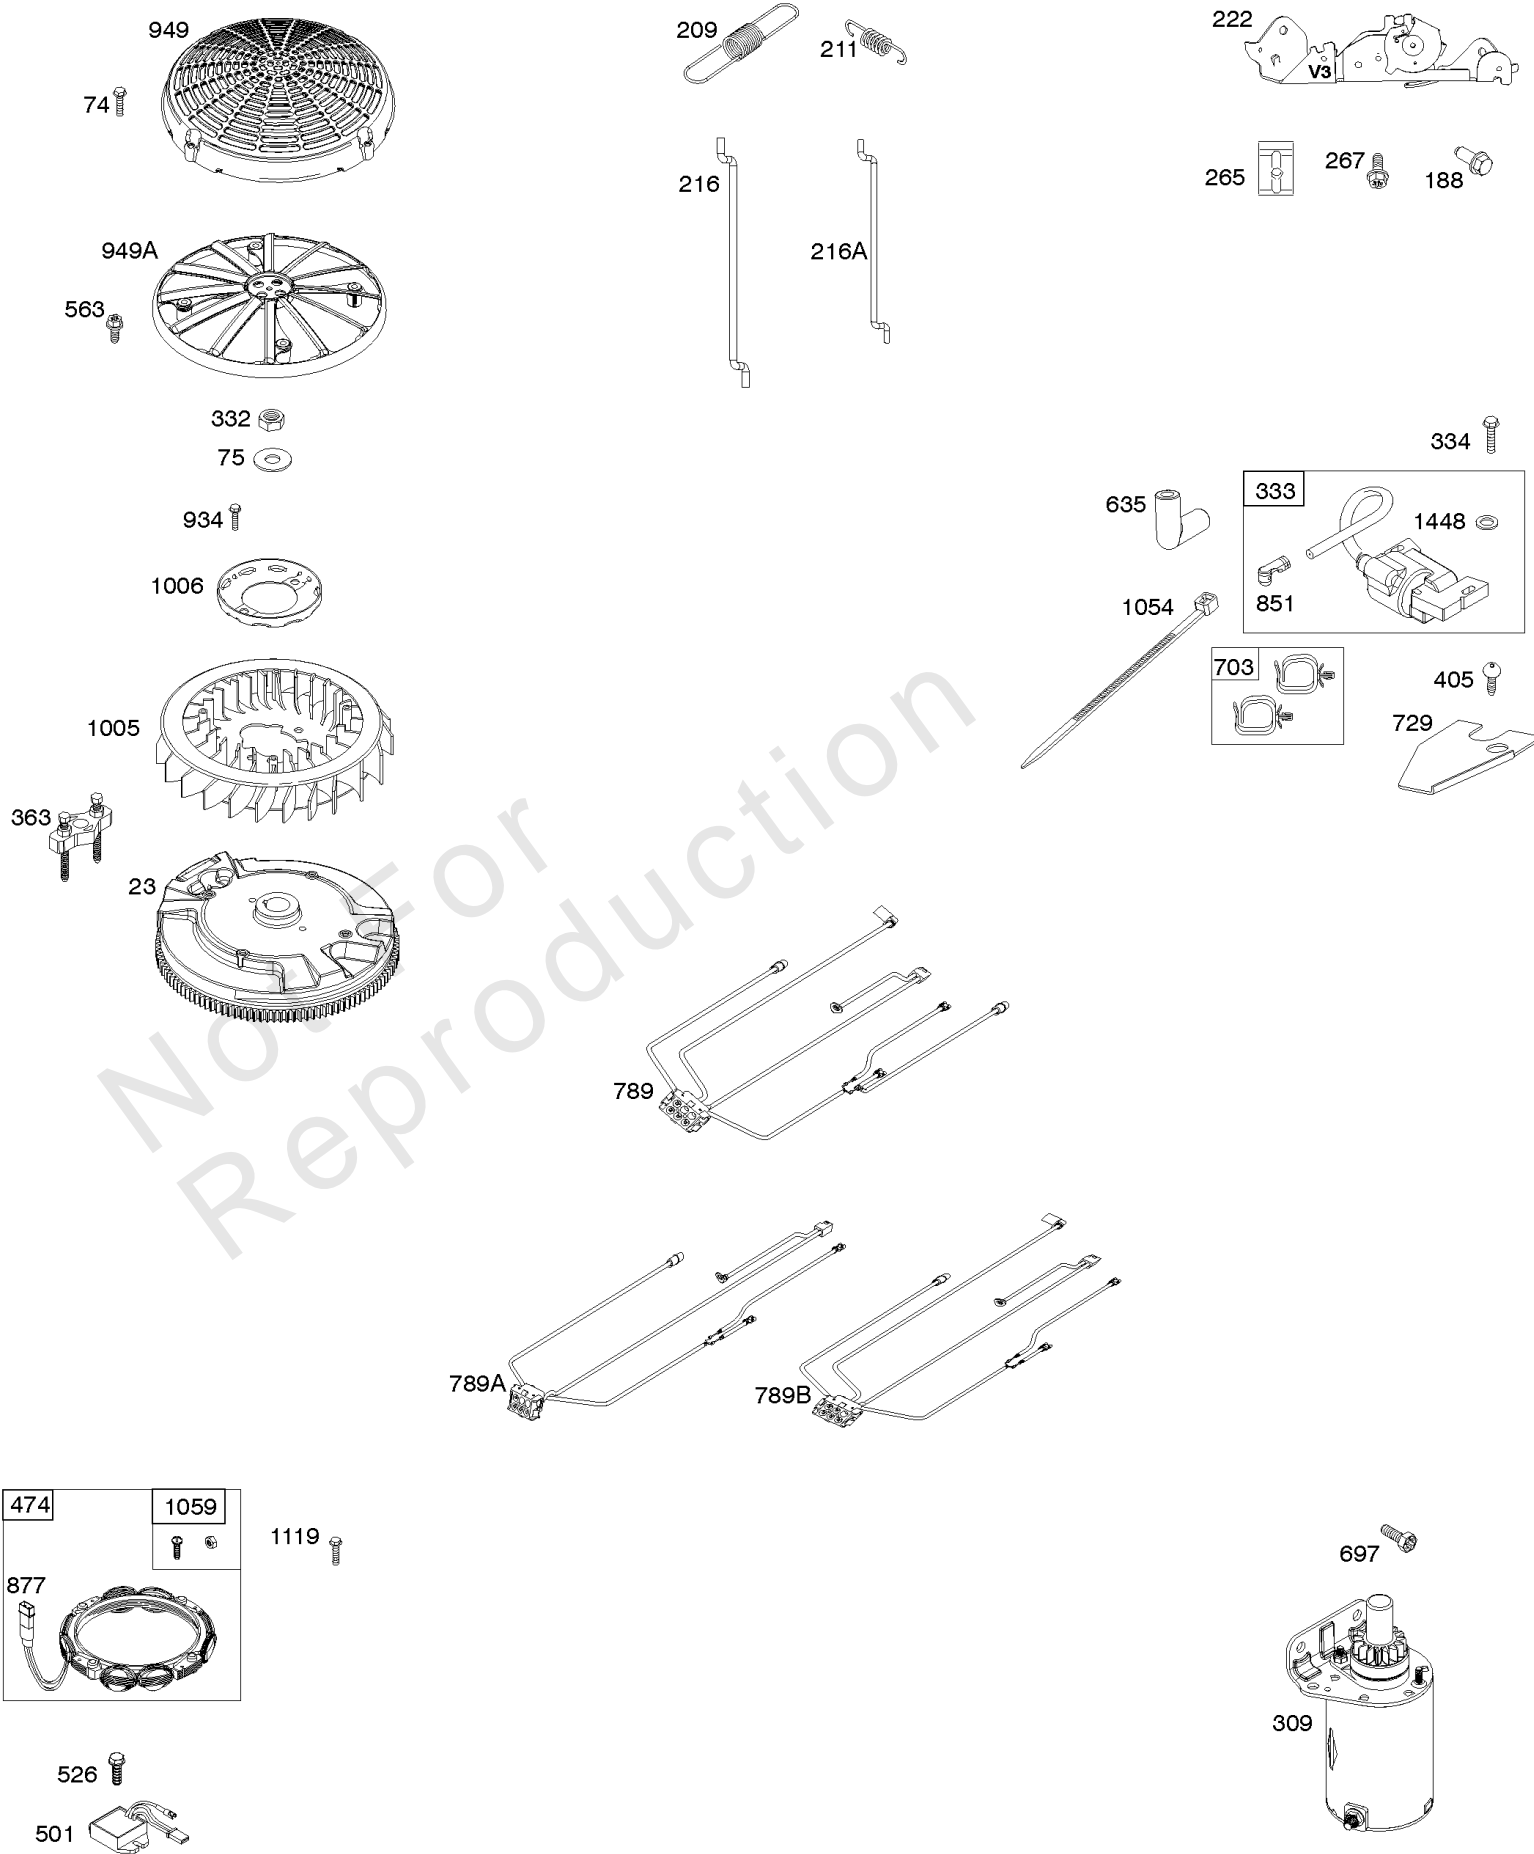

## Engine/Valve Gasket Set, Carburetor Overhaul Kit

REF NO	PART NO	QTY	DESCRIPTION
3	391086S		SEAL, Oil -(Magneto Side)
7	796851		GASKET, Cylinder Head
9	690937		GASKET, Breather
12	591911		GASKET, Crankcase
20	795387		SEAL, Oil -(PTO Side)
51	796876		GASKET, Intake
51A	690949		GASKET, Intake
104	694918		PIN, Float Hinge
105	808798		VALVE, Float Needle
121	799132		KIT, Carburetor Overhaul
122	798759		SPACER, Carburetor
137	690994		GASKET, Float Bowl
150	841649		GASKET, Nozzle
163	691001		GASKET, Air Cleaner
276	695410		WASHER, Sealing
358	799117		GASKET SET, Engine
524	691032		SEAL, O-Ring
633	690722		SEAL, Choke/Throttle Shaft
672	690234		GASKET, Carburetor Plate
691	790574		SEAL, Governor Shaft
842	691031		SEAL, O-Ring -(Dipstick Tube)
868	690968		SEAL, Valve
883	690970		GASKET, Exhaust
943	796222		SEAL, O-Ring -(Oil Pump Cover)
987	808183		SEAL, Choke/Throttle Shaft
1022	690971		GASKET, Rocker Cover
1095	694013		GASKET SET, Valve
1124	690988		SEAL, O-Ring -(Fuel Transfer Tube)
1124A	841653		SEAL, O-Ring -(Fuel Transfer Tube)