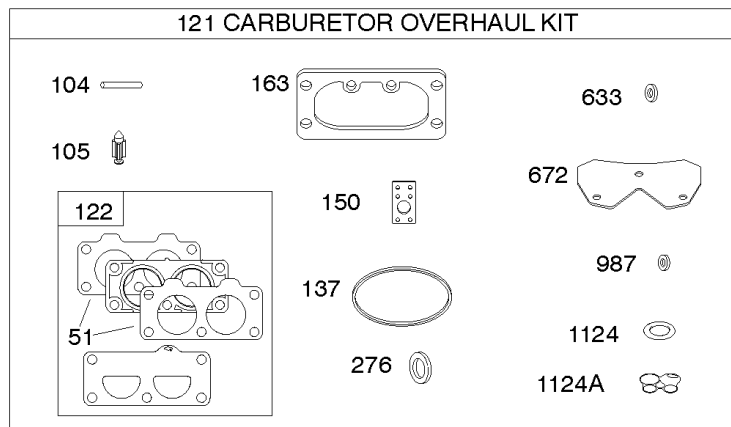

Engine/Valve Gasket Set, Carburetor Overhaul Kit

Mfg. No: 49T777-0003-G1

Not For Reproduction

Engine/Valve Gasket Set, Carburetor Overhaul Kit

REF NO	PART NO	QTY	DESCRIPTION
3	391086S		SEAL, Oil -(Magneto Side)
7	796851		GASKET, Cylinder Head
9	690937		GASKET, Breather
12	591911		GASKET, Crankcase
20	795387		SEAL, Oil -(PTO Side)
51	796876		GASKET, Intake
51A	690949		GASKET, Intake
104	694918		PIN, Float Hinge
105	808798		VALVE, Float Needle
121	799132		KIT, Carburetor Overhaul
122	798759		SPACER, Carburetor
137	690994		GASKET, Float Bowl
150	841649		GASKET, Nozzle
163	691001		GASKET, Air Cleaner
276	695410		WASHER, Sealing
358	799117		GASKET SET, Engine
524	691032		SEAL, O-Ring
633	690722		SEAL, Choke/Throttle Shaft
672	690234		GASKET, Carburetor Plate
691	790574		SEAL, Governor Shaft
842	691031		SEAL, O-Ring -(Dipstick Tube)
868	690968		SEAL, Valve
883	690970		GASKET, Exhaust
943	796222		SEAL, O-Ring -(Oil Pump Cover)
987	808183		SEAL, Choke/Throttle Shaft
1022	690971		GASKET, Rocker Cover
1095	694013		GASKET SET, Valve
1124	690988		SEAL, O-Ring -(Fuel Transfer Tube)
1124A	841653		SEAL, O-Ring -(Fuel Transfer Tube)