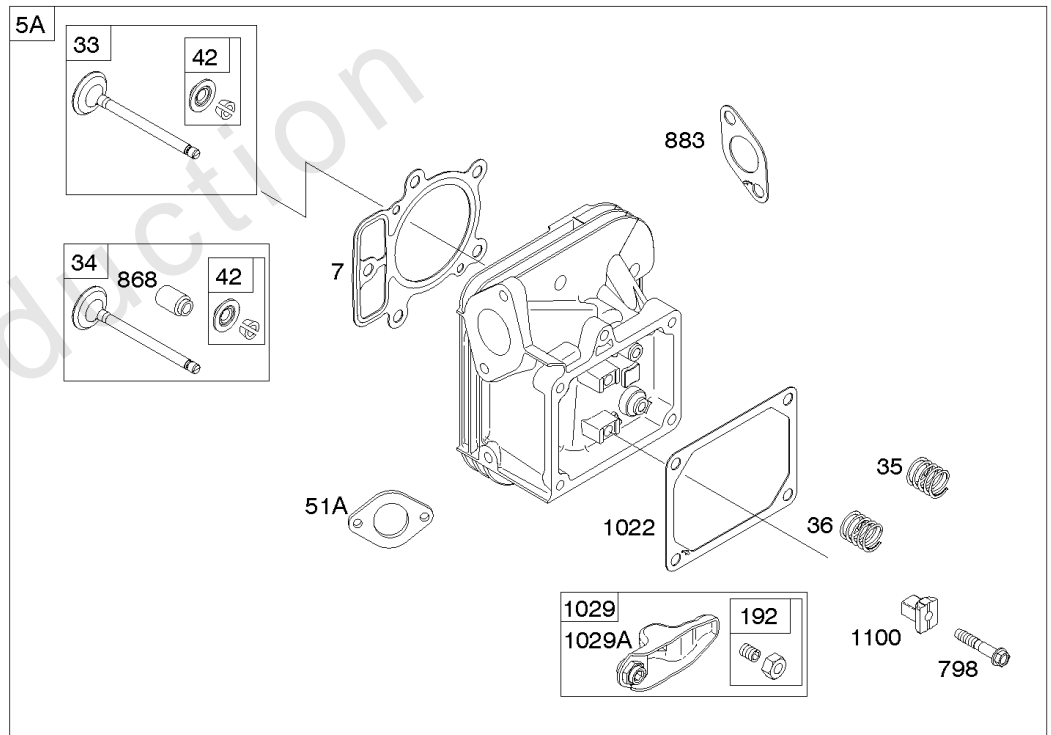

Cylinder Head, Rocker Arm Cover, Intake Manifold

REF NO	PART NO	QTY	DESCRIPTION
5	799088		HEAD, Cylinder -(Cylinder #1)
5A	799089		HEAD, Cylinder -(Cylinder #2)
7	796851		GASKET, Cylinder Head
13	793988		SCREW -(Cylinder Head)
33	793557		VALVE, Exhaust
34	793556		VALVE, Intake
35	694865		SPRING, Valve -(Intake)
36	694865		SPRING, Valve -(Exhaust)
42	499586		KEEPER, Valve
45	690977		TAPPET, Valve
50	797503		MANIFOLD, Intake
51	796876		GASKET, Intake
51A	690949		GASKET, Intake
53	690951		STUD -(Carburetor)
54	699816		SCREW -(Intake Manifold)
122	798759		SPACER, Carburetor
163	691001		GASKET, Air Cleaner
192	690083		ADJUSTER, Rocker Arm
213	799510		BRACKET, Choke Control
337	491055S		PLUG, Spark
337	84007216		PLUG, SPARK -(China Only)
383	19576S		WRENCH, Spark Plug
415	794903		PLUG -(Sump)
613	690341		SCREW -(Muffler)
635	692076		BOOT, Spark Plug
654	690958		NUT -(Carburetor)
798	697890		SCREW -(Rocker Arm)
868	690968		SEAL, Valve
883	690970		GASKET, Exhaust
914	691127		SCREW -(Rocker Cover)
918A	596163		HOSE, Vacuum -Used Before Code Date 19091800
918A	593641		HOSE, Vacuum -Used After Code Date 19091700
929	691003		SCREW -(Choke Control Bracket)
929A	794904		SCREW -(Choke Control Bracket)
964	799159		CAP, Connector
1022	690971		GASKET, Rocker Cover
1023	793146		COVER, Rocker -(Cylinder #1)
1023A	499600		COVER, Rocker -(Cylinder #2)

Cylinder Head, Rocker Arm Cover, Intake Manifold

Mfg. No: 49T777-0003-G1