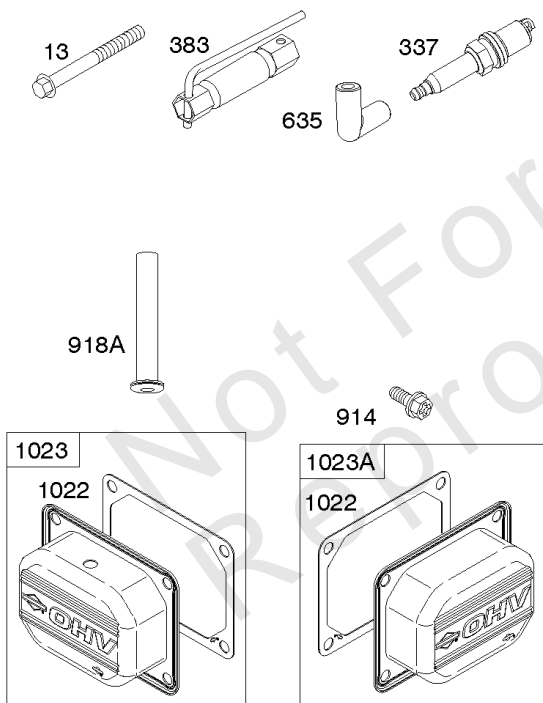

Cylinder Head, Rocker Arm Cover, Intake Manifold

REF NO	PART NO	QTY	DESCRIPTION
5	799088		HEAD, Cylinder -(Cylinder #1)
5A	799089		HEAD, Cylinder -(Cylinder #2)
7	796851		GASKET, Cylinder Head
13	793988		SCREW -(Cylinder Head)
33	793557		VALVE, Exhaust
34	793556		VALVE, Intake
35	694865		SPRING, Valve -(Intake)
36	694865		SPRING, Valve -(Exhaust)
42	499586		KEEPER, Valve
45	690977		TAPPET, Valve
50	797503		MANIFOLD, Intake
51	796876		GASKET, Intake
51A	690949		GASKET, Intake
53	690951		STUD -(Carburetor)
54	699816		SCREW -(Intake Manifold)
122	798759		SPACER, Carburetor
163	691001		GASKET, Air Cleaner
192	690083		ADJUSTER, Rocker Arm
213	799510		BRACKET, Choke Control
337	491055S		PLUG, Spark
337	84007216		PLUG, SPARK -(China Only)
383	19576S		WRENCH, Spark Plug
415	794903		PLUG -(Sump)
613	690341		SCREW -(Muffler)
635	692076		BOOT, Spark Plug
654	690958		NUT -(Carburetor)
798	697890		SCREW -(Rocker Arm)
868	690968		SEAL, Valve
883	690970		GASKET, Exhaust
914	691127		SCREW -(Rocker Cover)
918A	596163		HOSE, Vacuum -Used Before Code Date 19091800
918A	593641		HOSE, Vacuum -Used After Code Date 19091700
929	691003		SCREW -(Choke Control Bracket)
929A	794904		SCREW -(Choke Control Bracket)
964	799159		CAP, Connector
1022	690971		GASKET, Rocker Cover
1023	793146		COVER, Rocker -(Cylinder #1)
1023A	499600		COVER, Rocker -(Cylinder #2)

Cylinder Head, Rocker Arm Cover, Intake Manifold

Mfg. No: 49T777-0003-G1