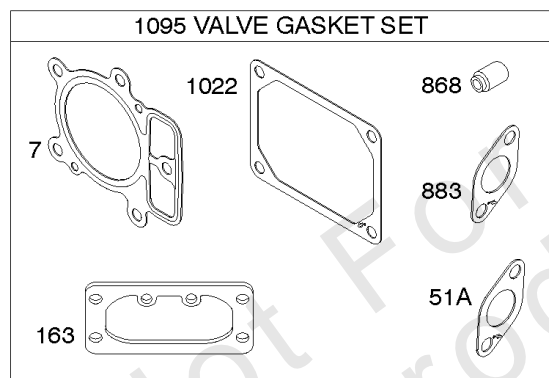

Engine/Valve Gasket Set, Carburetor Overhaul Kit

Mfg. No: 49T777-0003-G1

Not For Reproduction

Engine/Valve Gasket Set, Carburetor Overhaul Kit

REF NO	PART NO	QTY	DESCRIPTION
3	391086S		SEAL, Oil -(Magneto Side)
7	796851		GASKET, Cylinder Head
9	690937		GASKET, Breather
12	591911		GASKET, Crankcase
20	795387		SEAL, Oil -(PTO Side)
51	796876		GASKET, Intake
51A	690949		GASKET, Intake
104	694918		PIN, Float Hinge
105	808798		VALVE, Float Needle
121	799132		KIT, Carburetor Overhaul
122	798759		SPACER, Carburetor
137	690994		GASKET, Float Bowl
150	841649		GASKET, Nozzle
163	691001		GASKET, Air Cleaner
276	695410		WASHER, Sealing
358	799117		GASKET SET, Engine
524	691032		SEAL, O-Ring
633	690722		SEAL, Choke/Throttle Shaft
672	690234		GASKET, Carburetor Plate
691	790574		SEAL, Governor Shaft
842	691031		SEAL, O-Ring -(Dipstick Tube)
868	690968		SEAL, Valve
883	690970		GASKET, Exhaust
943	796222		SEAL, O-Ring -(Oil Pump Cover)
987	808183		SEAL, Choke/Throttle Shaft
1022	690971		GASKET, Rocker Cover
1095	694013		GASKET SET, Valve
1124	690988		SEAL, O-Ring -(Fuel Transfer Tube)
1124A	841653		SEAL, O-Ring -(Fuel Transfer Tube)