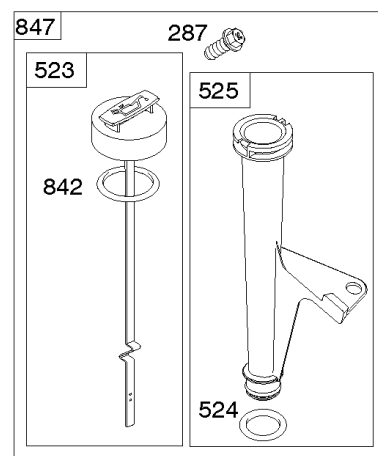

ECU Module

REF NO	PART NO	QTY	DESCRIPTION
318	691127		SCREW -(Mounting Bracket)
318A	792629		SCREW -(Mounting Bracket) (Electronic Choke Module To Mounting Bracket)
493	797176		BRACKET, Mounting -(Electronic Choke)
640	796913		WIRE ASSEMBLY -(Thermistor)
789C	796914		HARNESS, Wiring
1436	799108		MOTOR, Stepper/Bracket
1437	699891		SCREW -(Stepper/Bracket Motor)
1438	796352S		MODULE, Electronic Choke
1439	794904		SCREW -(Thermistor Wire Assembly)

Not For Reproduction