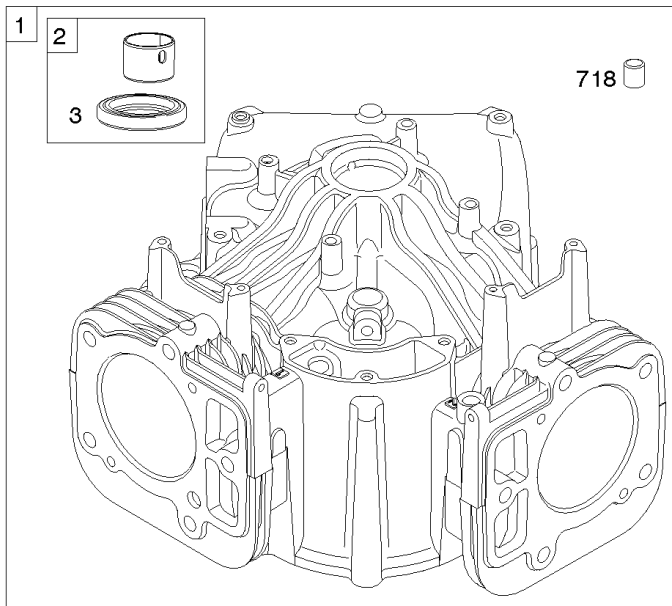

## Cylinder, Crankshaft, Camshaft, Air Guides

REF NO	PART NO	QTY	DESCRIPTION
1	591696		CYLINDER ASSEMBLY
2	797673		KIT, Bushing/Seal -(Magneto Side)
3	391086S		SEAL, Oil -(Magneto Side)
8	792185		BREATHER ASSEMBLY
9	690937		GASKET, Breather
10	691108		SCREW -(Breather Assembly)
11	792184		TUBE-BREATHER
16	796855		CRANKSHAFT
24	796335		KEY, Flywheel
25	796909		PISTON ASSEMBLY -(Standard)
25	796910		PISTON ASSEMBLY -(.020 Oversize)
26	796911		SET, Ring -(Standard)
26	796912		SET, Ring -(.020 Oversize)
27	690975		LOCK, Piston Pin
28	696581		PIN, Piston -(Standard)
29	796209		ROD, Connecting
32	690976		SCREW -(Connecting Rod)
45	690977		TAPPET, Valve
46	797242		CAMSHAFT
212	695238		LINK, Throttle
227	798856		LEVER, Governor Control
250	690957		RETAINER, Breather
252	794389		COLLECTOR-OIL
306	796852		SHIELD-CYLINDER -(Cylinder #1)
306A	591666		SHIELD-CYLINDER -(Cylinder #2)
307	691003		SCREW -(Cylinder Shield)
307A	691108		SCREW -(Cylinder Shield)
377	690979		KEY, Woodruff
405	697820		SCREW -(Back Plate)
447	691003		SCREW -(Air Guide Cover)
505	691029		NUT -(Governor Control Lever)
562	690311		BOLT -(Governor Control Lever)
573	790444		PLATE, Back
718	690959		PIN, Locating
741	690980		GEAR, Timing
850	100106		SEALANT, Liquid
865	591667		COVER, Air Guide -(Valley)
1036	-----		Label-Emissions -(Available From A Briggs & Stratton Authorized Dealer)