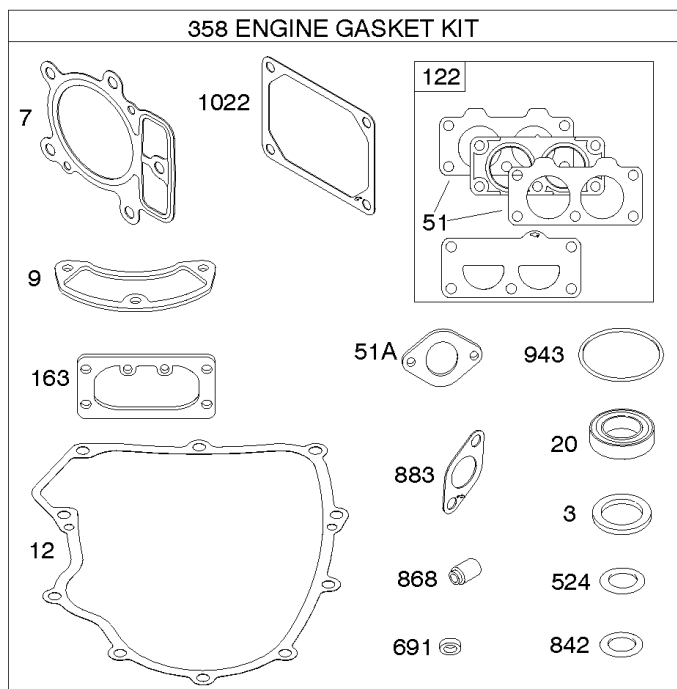

Engine/Valve Gasket Set, Carburetor Overhaul Kit

Mfg. No: 49T777-0003-G1

Not For Reproduction

Engine/Valve Gasket Set, Carburetor Overhaul Kit

REF NO	PART NO	QTY	DESCRIPTION
3	391086S		SEAL, Oil -(Magneto Side)
7	796851		GASKET, Cylinder Head
9	690937		GASKET, Breather
12	591911		GASKET, Crankcase
20	795387		SEAL, Oil -(PTO Side)
51	796876		GASKET, Intake
51A	690949		GASKET, Intake
104	694918		PIN, Float Hinge
105	808798		VALVE, Float Needle
121	799132		KIT, Carburetor Overhaul
122	798759		SPACER, Carburetor
137	690994		GASKET, Float Bowl
150	841649		GASKET, Nozzle
163	691001		GASKET, Air Cleaner
276	695410		WASHER, Sealing
358	799117		GASKET SET, Engine
524	691032		SEAL, O-Ring
633	690722		SEAL, Choke/Throttle Shaft
672	690234		GASKET, Carburetor Plate
691	790574		SEAL, Governor Shaft
842	691031		SEAL, O-Ring -(Dipstick Tube)
868	690968		SEAL, Valve
883	690970		GASKET, Exhaust
943	796222		SEAL, O-Ring -(Oil Pump Cover)
987	808183		SEAL, Choke/Throttle Shaft
1022	690971		GASKET, Rocker Cover
1095	694013		GASKET SET, Valve
1124	690988		SEAL, O-Ring -(Fuel Transfer Tube)
1124A	841653		SEAL, O-Ring -(Fuel Transfer Tube)