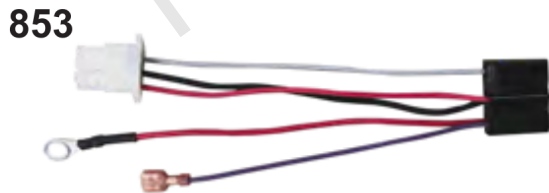

Electrical

REF NO	PART NO	QTY	DESCRIPTION
578	84007350	1	WIRE ASSEMBLY -(Wire Harness Adapter Aids in repowering engine application with Male 6-Pin connector and wires create custom adapter configurations.)
578A	19631	1	TOOL, CUSTOM HARNESS -(6-pin Wire Harness Adapter) (Aids in repowering engine application to an EFI engine)
853	84003359	1	ADAPTER, WIRE -(Wire Harness Adapter) (Aids in repowering ExMark) (Flat 6-spade connector to Briggs & Stratton 6-Pin connector)
920	84002147	1	SOLENOID, STARTER -(Starter Solenoid Kit) (Aids in Repowering when original is solenoid shift)
983	5103809YP	1	LIGHT, Indicator -(MIL Light Indicator) (LED Red)
1616	19626	1	CODE READER -(Tiny Scan Code Reader)

Not For Reproduction