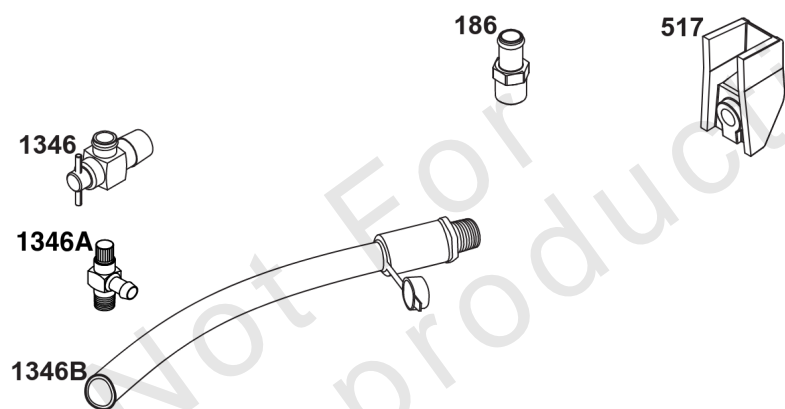

Lubrication

REF NO	PART NO	QTY	DESCRIPTION
186	796532	1	CONNECTOR, Hose -(Threaded Engine Block Connector for EZ-Oil Drain Hose) (Order hose separate)
239	690233	1	SWITCH, Oil Pressure -(2-4 PSI Normally-Closed Switch)
239A	491657S	1	SWITCH, Oil Pressure -(3-5 PSI Normally-Closed Switch)
239B	841281	1	SWITCH, Oil Pressure -(7-10 PSI Normally-Closed Switch)
239C	694115	1	SWITCH, Oil Pressure -(9-13 PSI Normally-Closed Switch)
239D	697049	1	SWITCH, Oil Pressure -(3-6 PSI Normally-Open Switch)
295B	594271	1	ADAPTER, Remote Oil Filter -(Remote Oil Filter Kit)
512	594200	1	HOSE, Oil Drain -(EZ-Oil Drain Hose, 10.5") (Order threaded engine block connector separate)
512	593635	1	HOSE, Oil Drain -(EZ-Oil Drain Hose, 13.75") (Order threaded engine block connector separate)
512B	1723165SM	1	HOSE, Oil Drain, 10-1/2" Long, 3/8-18 Fittings -(10.5")
512C	5048681SM	1	HOSE, OIL DRAIN -(12.5")
517	593633	1	RETAINER, Oil Drain
601	841597	4	CLAMP, Hose
1013	690954	1	NIPPLE, Oil Filter
1346	844802	1	VALVE, Oil Drain Shut Off
1346A	492031	1	VALVE, Oil Drain Shut Off
1346B	5401WEB	1	VALVE, Oil Drain Shut Off -(1/4 Turn Oil Drain Valve with Hose)
1374	796863	1	SEAL, O-Ring
1505	100169		OIL-1QT VANGUARD (CASE) -(1 qt. Bottle)
1505A	100170		OIL-5QT VANGUARD (CASE) -(5 qt. Bottle)