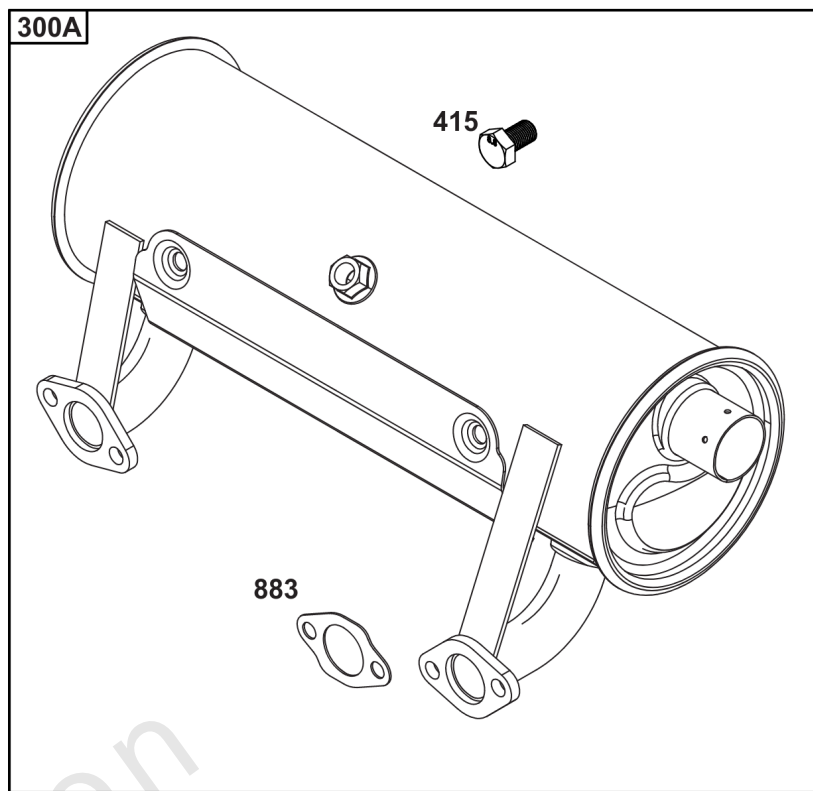

Engine Mounted Below Deck Mufflers

REF NO	PART NO	QTY	DESCRIPTION
300	594584	1	KIT-MUFFLER/GUARD -(Oil Filter Side Outlet) (Engine Supported) (O2 Sensor Port)
300A	593877	1	MUFFLER -(Starter Side Outlet) (Engine Supported) (O2 Sensor Port)
300B	594583	1	MUFFLER -(Starter Side Outlet) (Engine Supported) (No O2 Sensor Port)
300C	692120	1	MUFFLER -(Starter Side Outlet) (No O2 Sensor Port)
415	596859	1	PLUG -(O2 Sensor Port)
613	690341	4	SCREW -(Muffler)
613A	690363	4	SCREW -(Muffler)
883	594365	2	GASKET, Exhaust
883A	690970	2	GASKET, Exhaust
1177	690941	4	NUT -(Muffler)

Not For Reproduction