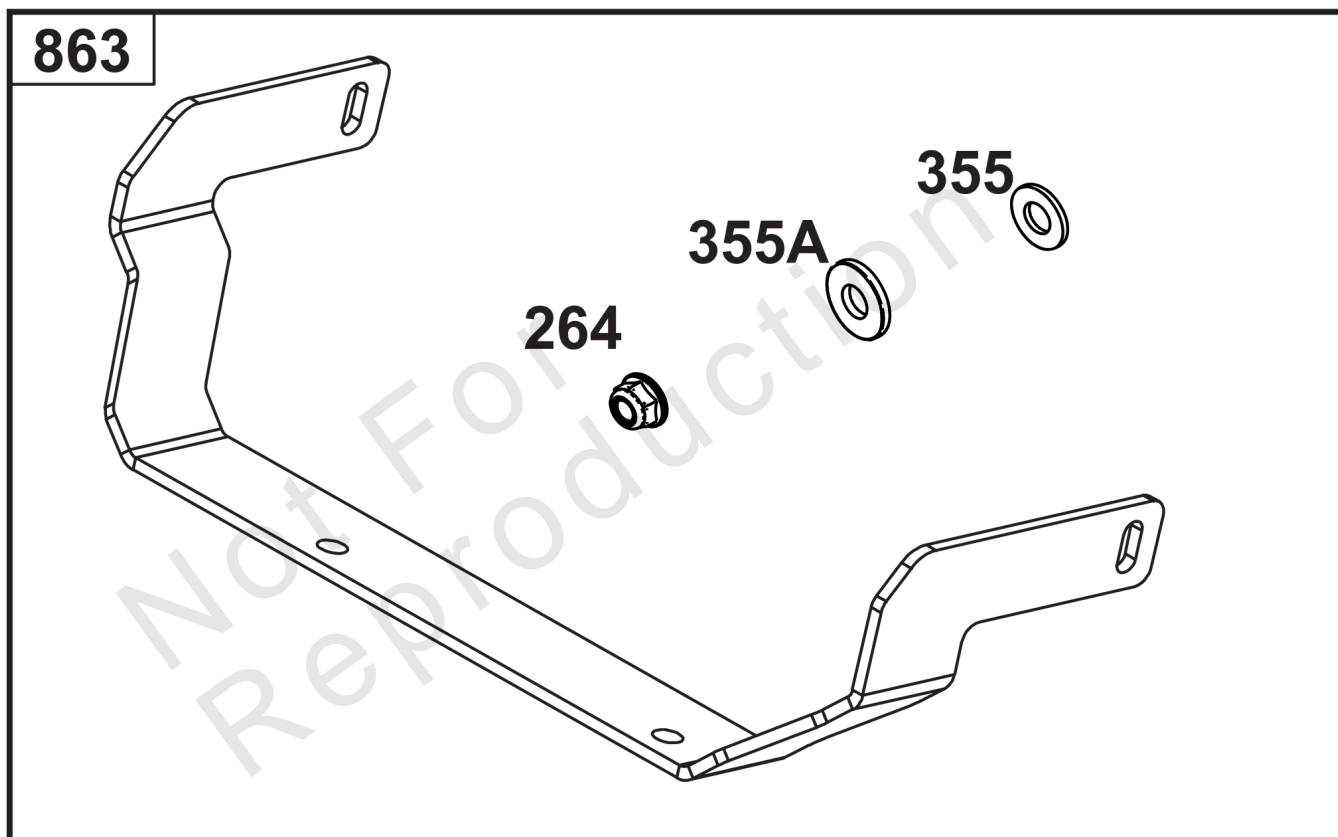

Speed Control

REF NO	PART NO	QTY	DESCRIPTION
265	691024	1	CLAMP, Casing -(Casing Clamp for Hard Casing)
265A	690798	1	CLAMP, Casing -(Casing Clamp for Soft Casing)
267	792629	1	SCREW -(Screw for Casing Clamp)
269	93907	1	WIRE, Control -(Control Wire 100')
271	691028	1	LEVER, Control -(Speed Control Lever Assembly)
271A	692105	1	LEVER, Control -("L" formed end Speed Control Lever Assembly)
271B	692541	1	LEVER, Control -("Z" formed end Speed Control Lever Assembly)
416	595196	1	BRACKET, Throttle Cable -(Casing Clamp for Snap-In Casing)

Not For Reproduction