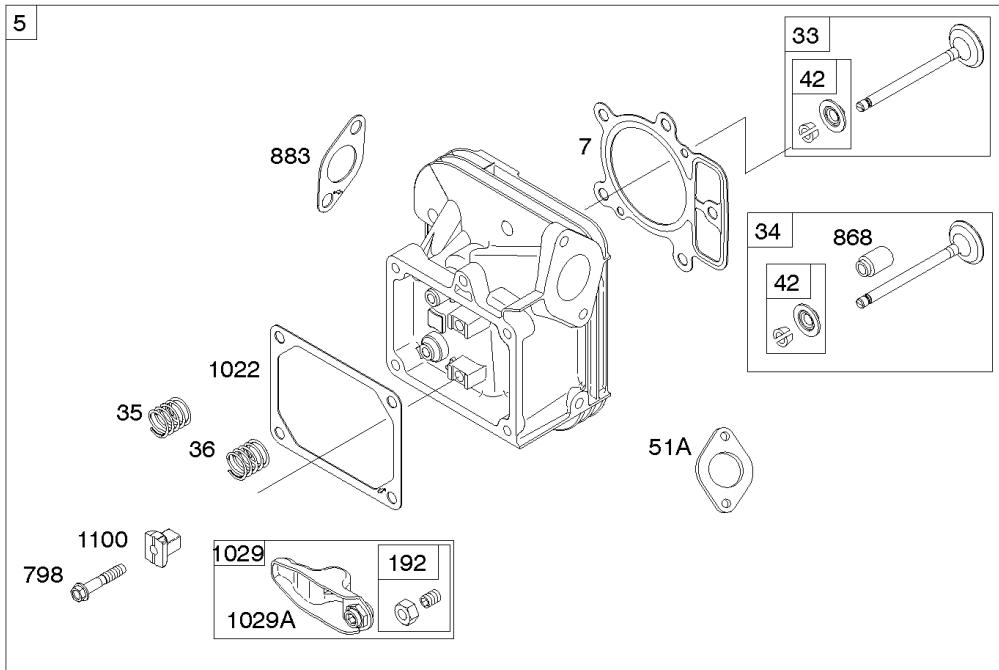

Cylinder Head, Rocker Arm Cover, Intake Manifold

REF NO	PART NO	QTY	DESCRIPTION
5	799088		HEAD, Cylinder -(Cylinder #1)
5A	799089		HEAD, Cylinder -(Cylinder #2)
7	796851		GASKET, Cylinder Head
13	793988		SCREW -(Cylinder Head)
33	793557		VALVE, Exhaust
34	793556		VALVE, Intake
35	694865		SPRING, Valve -(Intake)
36	694865		SPRING, Valve -(Exhaust)
42	499586		KEEPER, Valve
45	690977		TAPPET, Valve
50	797503		MANIFOLD, Intake
51	796876		GASKET, Intake
51A	690949		GASKET, Intake
53	690951		STUD -(Carburetor)
54	699816		SCREW -(Intake Manifold)
122	798759		SPACER, Carburetor
163	691001		GASKET, Air Cleaner
192	690083		ADJUSTER, Rocker Arm
213	799510		BRACKET, Choke Control
337	792015		PLUG, Spark
383	19576S		WRENCH, Spark Plug
415	794903		PLUG -(Sump)
613	690341		SCREW -(Muffler)
635	692076		BOOT, Spark Plug
654	690958		NUT -(Carburetor)
798	697890		SCREW -(Rocker Arm)
868	690968		SEAL, Valve
883	690970		GASKET, Exhaust
914	691127		SCREW -(Rocker Cover)
918A	596163		HOSE, Vacuum -Used Before Code Date 19091800
918A	593641		HOSE, Vacuum -Used After Code Date 19091700
929	691003		SCREW -(Choke Control Bracket)
929A	794904		SCREW -(Choke Control Bracket)
964	799159		CAP, Connector
1022	690971		GASKET, Rocker Cover
1023	793146		COVER, Rocker -(Cylinder #1)
1023A	499600		COVER, Rocker -(Cylinder #2)
1026	690981		ROD, Push -(Steel)

Cylinder Head, Rocker Arm Cover, Intake Manifold

Mfg. No: 49T777-0004-G1