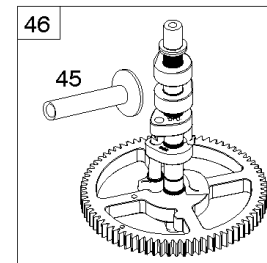

## Cylinder, Crankshaft, Camshaft, Air Guides

REF NO	PART NO	QTY	DESCRIPTION
1	591696		CYLINDER ASSEMBLY
2	797673		KIT, Bushing/Seal -(Magneto Side)
3	391086S		SEAL, Oil -(Magneto Side)
8	792185		BREATHER ASSEMBLY
9	690937		GASKET, Breather
10	691108		SCREW -(Breather Assembly)
11	792184		TUBE-BREATHER
16	796855		CRANKSHAFT
24	796335		KEY, Flywheel
25	796909		PISTON ASSEMBLY -(Standard)
25	796910		PISTON ASSEMBLY -(.020 Oversize)
26	796911		SET, Ring -(Standard)
26	796912		SET, Ring -(.020 Oversize)
27	690975		LOCK, Piston Pin
28	696581		PIN, Piston -(Standard)
29	796209		ROD, Connecting
32	690976		SCREW -(Connecting Rod)
45	690977		TAPPET, Valve
46	797242		CAMSHAFT
212	695238		LINK, Throttle
227	798856		LEVER, Governor Control
250	690957		RETAINER, Breather
252	794389		COLLECTOR-OIL
306	796852		SHIELD-CYLINDER -(Cylinder #1)
306A	591666		SHIELD-CYLINDER -(Cylinder #2)
307	691003		SCREW -(Cylinder Shield)
307A	691108		SCREW -(Cylinder Shield)
377	690979		KEY, Woodruff
405	697820		SCREW -(Back Plate)
447	691003		SCREW -(Air Guide Cover)
505	691029		NUT -(Governor Control Lever)
562	690311		BOLT -(Governor Control Lever)
573	790444		PLATE, Back
718	690959		PIN, Locating
741	690980		GEAR, Timing
850	100106		SEALANT, Liquid
865	591667		COVER, Air Guide -(Valley)
1036	-----		Label-Emissions -(Available From A Briggs & Stratton Authorized Dealer)

## ***Cylinder, Crankshaft, Camshaft, Air Guides***

---

<b>REF NO</b>	<b>PART NO</b>	<b>QTY</b>	<b>DESCRIPTION</b>
1058	279348TRI		MANUAL, Operator's
1319	794467		LABEL, Warning
1319A	797669		LABEL, Warning