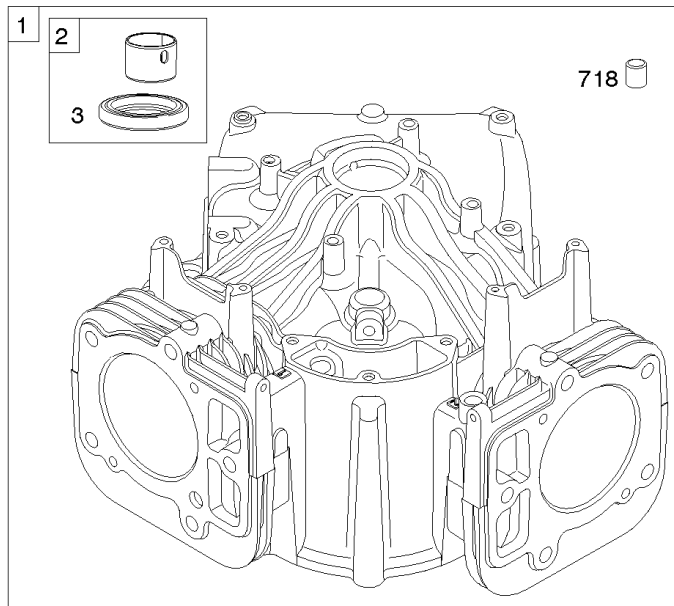

## Cylinder, Crankshaft, Camshaft, Air Guides

REF NO	PART NO	QTY	DESCRIPTION
1	591696		CYLINDER ASSEMBLY
2	797673		KIT, Bushing/Seal -(Magneto Side)
3	391086S		SEAL, Oil -(Magneto Side)
8	792185		BREATHER ASSEMBLY
9	690937		GASKET, Breather
10	691108		SCREW -(Breather Assembly)
11	792184		TUBE-BREATHER
16	796855		CRANKSHAFT
24	796335		KEY, Flywheel
25	796909		PISTON ASSEMBLY -(Standard)
25	796910		PISTON ASSEMBLY -(.020 Oversize)
26	796911		SET, Ring -(Standard)
26	796912		SET, Ring -(.020 Oversize)
27	690975		LOCK, Piston Pin
28	696581		PIN, Piston -(Standard)
29	796209		ROD, Connecting
32	690976		SCREW -(Connecting Rod)
45	690977		TAPPET, Valve
46	797242		CAMSHAFT
212	695238		LINK, Throttle
227	798856		LEVER, Governor Control
250	690957		RETAINER, Breather
252	794389		COLLECTOR-OIL
306	796852		SHIELD-CYLINDER -(Cylinder #1)
306A	591666		SHIELD-CYLINDER -(Cylinder #2)
307	691003		SCREW -(Cylinder Shield)
307A	691108		SCREW -(Cylinder Shield)
377	690979		KEY, Woodruff
405	697820		SCREW -(Back Plate)
447	691003		SCREW -(Air Guide Cover)
505	691029		NUT -(Governor Control Lever)
562	690311		BOLT -(Governor Control Lever)
573	790444		PLATE, Back
718	690959		PIN, Locating
741	690980		GEAR, Timing
850	100106		SEALANT, Liquid
865	591667		COVER, Air Guide -(Valley)
1036	-----		Label-Emissions -(Available From A Briggs & Stratton Authorized Dealer)