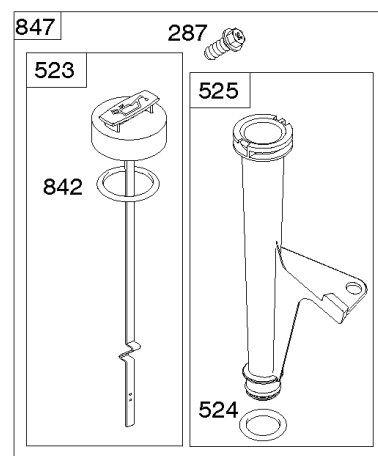

Engine Sump, Lubrication, Oil Cooler

REF NO	PART NO	QTY	DESCRIPTION
4	797502		SUMP, Engine
12	591911		GASKET, Crankcase
15	690946		PLUG, Oil Drain
20	795387		SEAL, Oil -(PTO Side)
22	694966		SCREW -(Crankcase Cover/Sump)
186	796532		CONNECTOR, Hose -(Oil Drain)
219	793338		GEAR, Governor
220	799772		WASHER -(Governor Gear)
221	841026		CUP, Governor
287	697820		SCREW -(Dipstick Tube)
305	691005		SCREW -(Blower Housing)
400	796862		COOLER, Oil
404	690442		WASHER -(Governor Crank)
415	794903		PLUG -(Sump)
448	799103		BRACKET, Oil Cooler
512	796530		HOSE, Oil Drain
523	691036		DIPSTICK
524	691032		SEAL, O-Ring
525	691037		TUBE, Dipstick
552	796638		BUSHING, Governor Crank
552A	690553		BUSHING, Governor Crank
601A	841597		CLAMP, Hose
615	698290		RETAINER, Governor Shaft
616	691045		CRANK, Governor
691	790574		SEAL, Governor Shaft
742	690328		RETAINER, E Ring
750	796208		SCREW -(Oil Pump Cover)
829	799104		HOSE, Oil Cooler -(Oil Cooler Hose)
842	691031		SEAL, O-Ring -(Dipstick Tube)
847	499602		DIPSTICK/TUBE ASSEMBLY
943	796222		SEAL, O-Ring -(Oil Pump Cover)
965	796221		COVER, Oil Pump
1017	796214		SCREEN, Oil Pump
1024	794644		PUMP-OIL
1027	798576		FILTER, Oil -(Orange)
1028	796864		ADAPTER, Oil Filter
1366	799131		DIVERTER, Oil Cooler
1373	695629		SCREW -(Oil Cooler Bracket)
1373A	799105		SCREW -(Oil Cooler Bracket)
1374	796863		SEAL, O-Ring -(Oil Cooler Diverter)