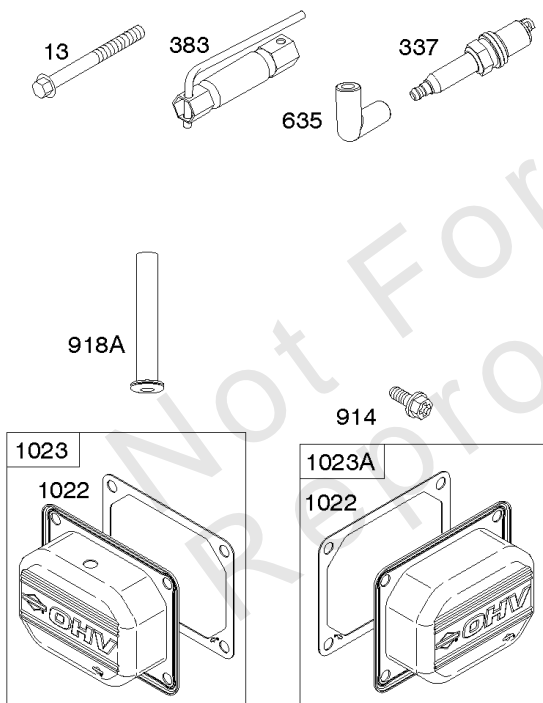

Cylinder Head, Rocker Arm Cover, Intake Manifold

Mfg. No: 49T777-0004-G1

Cylinder Head, Rocker Arm Cover, Intake Manifold

REF NO	PART NO	QTY	DESCRIPTION
5	799088		HEAD, Cylinder -(Cylinder #1)
5A	799089		HEAD, Cylinder -(Cylinder #2)
7	796851		GASKET, Cylinder Head
13	793988		SCREW -(Cylinder Head)
33	793557		VALVE, Exhaust
34	793556		VALVE, Intake
35	694865		SPRING, Valve -(Intake)
36	694865		SPRING, Valve -(Exhaust)
42	499586		KEEPER, Valve
45	690977		TAPPET, Valve
50	797503		MANIFOLD, Intake
51	796876		GASKET, Intake
51A	690949		GASKET, Intake
53	690951		STUD -(Carburetor)
54	699816		SCREW -(Intake Manifold)
122	798759		SPACER, Carburetor
163	691001		GASKET, Air Cleaner
192	690083		ADJUSTER, Rocker Arm
213	799510		BRACKET, Choke Control
337	792015		PLUG, Spark
383	19576S		WRENCH, Spark Plug
415	794903		PLUG -(Sump)
613	690341		SCREW -(Muffler)
635	692076		BOOT, Spark Plug
654	690958		NUT -(Carburetor)
798	697890		SCREW -(Rocker Arm)
868	690968		SEAL, Valve
883	690970		GASKET, Exhaust
914	691127		SCREW -(Rocker Cover)
918A	596163		HOSE, Vacuum -Used Before Code Date 19091800
918A	593641		HOSE, Vacuum -Used After Code Date 19091700
929	691003		SCREW -(Choke Control Bracket)
929A	794904		SCREW -(Choke Control Bracket)
964	799159		CAP, Connector
1022	690971		GASKET, Rocker Cover
1023	793146		COVER, Rocker -(Cylinder #1)
1023A	499600		COVER, Rocker -(Cylinder #2)
1026	690981		ROD, Push -(Steel)