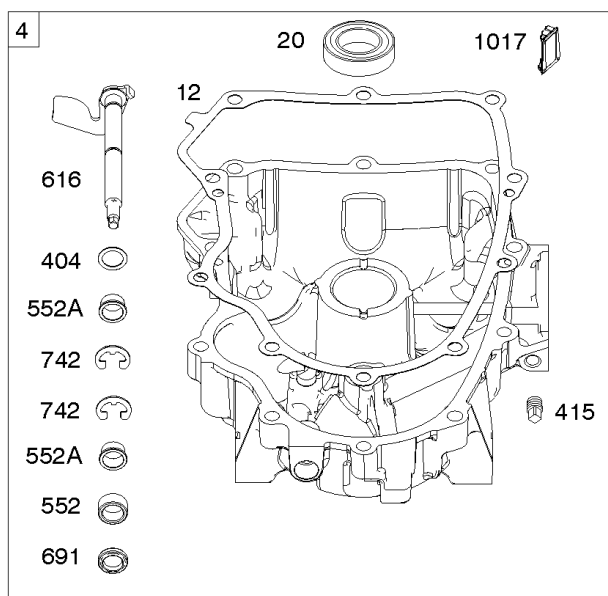

Engine Sump, Lubrication, Oil Cooler

REF NO	PART NO	QTY	DESCRIPTION
4	797502		SUMP, Engine
12	591911		GASKET, Crankcase
15	690946		PLUG, Oil Drain
20	795387		SEAL, Oil -(PTO Side)
22	694966		SCREW -(Crankcase Cover/Sump)
186	796532		CONNECTOR, Hose -(Oil Drain)
219	793338		GEAR, Governor
220	799772		WASHER -(Governor Gear)
221	841026		CUP, Governor
287	697820		SCREW -(Dipstick Tube)
305	691005		SCREW -(Blower Housing)
400	796862		COOLER, Oil
404	690442		WASHER -(Governor Crank)
415	794903		PLUG -(Sump)
448	799103		BRACKET, Oil Cooler
512	796530		HOSE, Oil Drain
523	691036		DIPSTICK
524	691032		SEAL, O-Ring
525	691037		TUBE, Dipstick
552	796638		BUSHING, Governor Crank
552A	690553		BUSHING, Governor Crank
601A	841597		CLAMP, Hose
615	698290		RETAINER, Governor Shaft
616	691045		CRANK, Governor
691	790574		SEAL, Governor Shaft
742	690328		RETAINER, E Ring
750	796208		SCREW -(Oil Pump Cover)
829	799104		HOSE, Oil Cooler -(Oil Cooler Hose)
842	691031		SEAL, O-Ring -(Dipstick Tube)
847	499602		DIPSTICK/TUBE ASSEMBLY
943	796222		SEAL, O-Ring -(Oil Pump Cover)
965	796221		COVER, Oil Pump
1017	796214		SCREEN, Oil Pump
1024	794644		PUMP-OIL
1027	798576		FILTER, Oil -(Orange)
1028	796864		ADAPTER, Oil Filter
1366	799131		DIVERTER, Oil Cooler
1373	695629		SCREW -(Oil Cooler Bracket)
1373A	799105		SCREW -(Oil Cooler Bracket)
1374	796863		SEAL, O-Ring -(Oil Cooler Diverter)