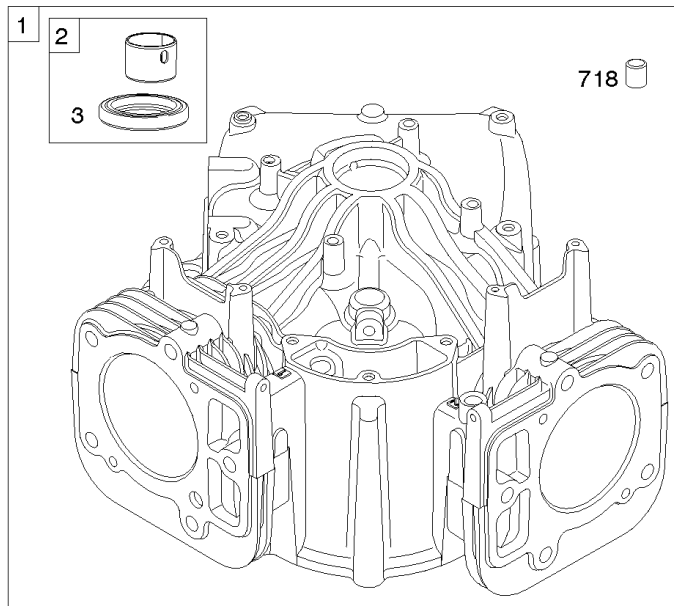

1319 WARNING LABEL

WARNING
Read and follow Operating Instructions before starting engine.
Operate in a well-ventilated area. Do not breathe the exhaust.
Do not touch the exhaust manifold or other hot parts.
Do not touch the engine or other hot parts.
Do not touch the engine or other hot parts.

REQUIRED when replacing parts with warning labels affixed.

1319A WARNING LABEL

REQUIRED when replacing parts with warning labels affixed.

1058 OPERATOR'S MANUAL

1036 EMISSIONS LABEL