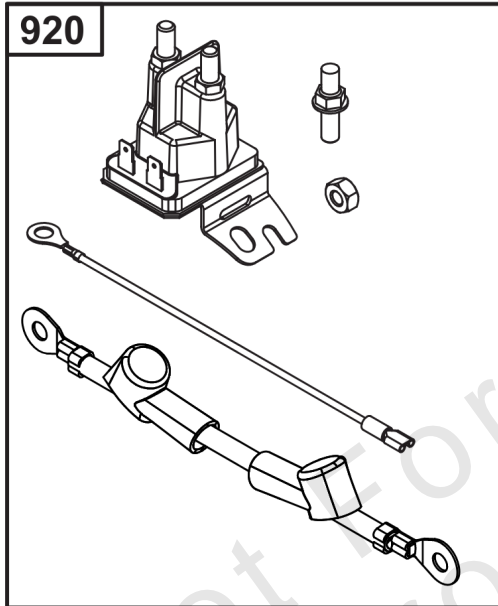

Electrical

REF NO	PART NO	QTY	DESCRIPTION
578	84007350	1	WIRE ASSEMBLY -(Wire Harness Adapter Aids in repowering engine application with Male 6-Pin connector and wires create custom adapter configurations.)
578A	19631	1	TOOL, CUSTOM HARNESS -(6-pin Wire Harness Adapter) (Aids in repowering engine application to an EFI engine)
853	84003359	1	ADAPTER, WIRE -(Wire Harness Adapter) (Aids in repowering ExMark) (Flat 6-spade connector to Briggs & Stratton 6-Pin connector)
920	84002147	1	SOLENOID, STARTER -(Starter Solenoid Kit) (Aids in Repowering when original is solenoid shift)
983	5103809YP	1	LIGHT, Indicator -(MIL Light Indicator) (LED Red)
1616	19626	1	CODE READER -(Tiny Scan Code Reader)

Not For Reproduction