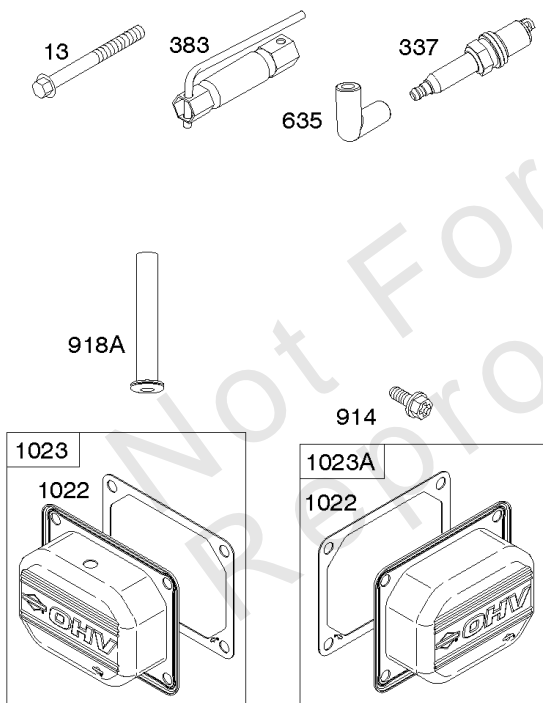

Cylinder Head, Rocker Arm Cover, Intake Manifold

REF NO	PART NO	QTY	DESCRIPTION
5	799088		HEAD, Cylinder -(Cylinder #1)
5A	799089		HEAD, Cylinder -(Cylinder #2)
7	796851		GASKET, Cylinder Head
13	793988		SCREW -(Cylinder Head)
33	793557		VALVE, Exhaust
34	793556		VALVE, Intake
35	694865		SPRING, Valve -(Intake)
36	694865		SPRING, Valve -(Exhaust)
42	499586		KEEPER, Valve
45	690977		TAPPET, Valve
50	797503		MANIFOLD, Intake
51	796876		GASKET, Intake
51A	690949		GASKET, Intake
53	690951		STUD -(Carburetor)
54	699816		SCREW -(Intake Manifold)
122	798759		SPACER, Carburetor
163	691001		GASKET, Air Cleaner
192	690083		ADJUSTER, Rocker Arm
213	799510		BRACKET, Choke Control
337	792015		PLUG, Spark
383	19576S		WRENCH, Spark Plug
415	794903		PLUG -(Sump)
613	690341		SCREW -(Muffler)
635	692076		BOOT, Spark Plug
654	690958		NUT -(Carburetor)
798	697890		SCREW -(Rocker Arm)
868	690968		SEAL, Valve
883	690970		GASKET, Exhaust
914	691127		SCREW -(Rocker Cover)
918A	596163		HOSE, Vacuum -Used Before Code Date 19091800
918A	593641		HOSE, Vacuum -Used After Code Date 19091700
929	691003		SCREW -(Choke Control Bracket)
929A	794904		SCREW -(Choke Control Bracket)
964	799159		CAP, Connector
1022	690971		GASKET, Rocker Cover
1023	793146		COVER, Rocker -(Cylinder #1)
1023A	499600		COVER, Rocker -(Cylinder #2)
1026	690981		ROD, Push -(Steel)

Cylinder Head, Rocker Arm Cover, Intake Manifold

Mfg. No: 49T777-0004-G1