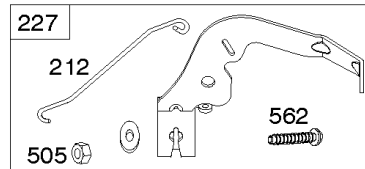

1319 WARNING LABEL

WARNING
Read and follow Operating Instructions before starting engine.
Operate in a well-ventilated area. Do not breathe the fumes.
Do not drink alcohol before starting engine.
Do not operate the engine with a full tank of fuel.
Do not touch the engine or any moving parts.
Do not touch the engine or any moving parts.

REQUIRED when replacing parts with warning labels affixed.

1319A WARNING LABEL

REQUIRED when replacing parts with warning labels affixed.

1058 OPERATOR'S MANUAL

1036 EMISSIONS LABEL