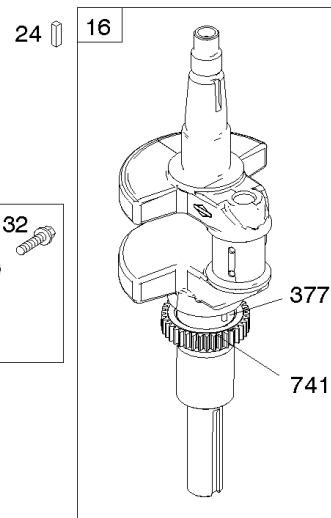

## ***Cylinder Head, Rocker Arm Cover, Intake Manifold***

---

REF NO	PART NO	QTY	DESCRIPTION
1026A	690982		ROD, Push -(Aluminum)
1029	690972		ARM, Rocker
1029A	807323		ARM, Rocker
1100	791959		PIVOT, Rocker Arm

## Cylinder, Crankshaft, Camshaft, Air Guides

REF NO	PART NO	QTY	DESCRIPTION
1	591696		CYLINDER ASSEMBLY
2	797673		KIT, Bushing/Seal -(Magneto Side)
3	391086S		SEAL, Oil -(Magneto Side)
8	792185		BREATHER ASSEMBLY
9	690937		GASKET, Breather
10	691108		SCREW -(Breather Assembly)
11	792184		TUBE-BREATHER
16	796855		CRANKSHAFT
24	796335		KEY, Flywheel
25	796909		PISTON ASSEMBLY -(Standard)
25	796910		PISTON ASSEMBLY -(.020 Oversize)
26	796911		SET, Ring -(Standard)
26	796912		SET, Ring -(.020 Oversize)
27	690975		LOCK, Piston Pin
28	696581		PIN, Piston -(Standard)
29	796209		ROD, Connecting
32	690976		SCREW -(Connecting Rod)
45	690977		TAPPET, Valve
46	797242		CAMSHAFT
212	695238		LINK, Throttle
227	798856		LEVER, Governor Control
250	690957		RETAINER, Breather
252	794389		COLLECTOR-OIL
306	796852		SHIELD-CYLINDER -(Cylinder #1)
306A	591666		SHIELD-CYLINDER -(Cylinder #2)
307	691003		SCREW -(Cylinder Shield)
307A	691108		SCREW -(Cylinder Shield)
377	690979		KEY, Woodruff
405	697820		SCREW -(Back Plate)
447	691003		SCREW -(Air Guide Cover)
505	691029		NUT -(Governor Control Lever)
562	690311		BOLT -(Governor Control Lever)
573	790444		PLATE, Back
718	690959		PIN, Locating
741	690980		GEAR, Timing
850	100106		SEALANT, Liquid
865	591667		COVER, Air Guide -(Valley)
1036	-----		Label-Emissions -(Available From A Briggs & Stratton Authorized Dealer)