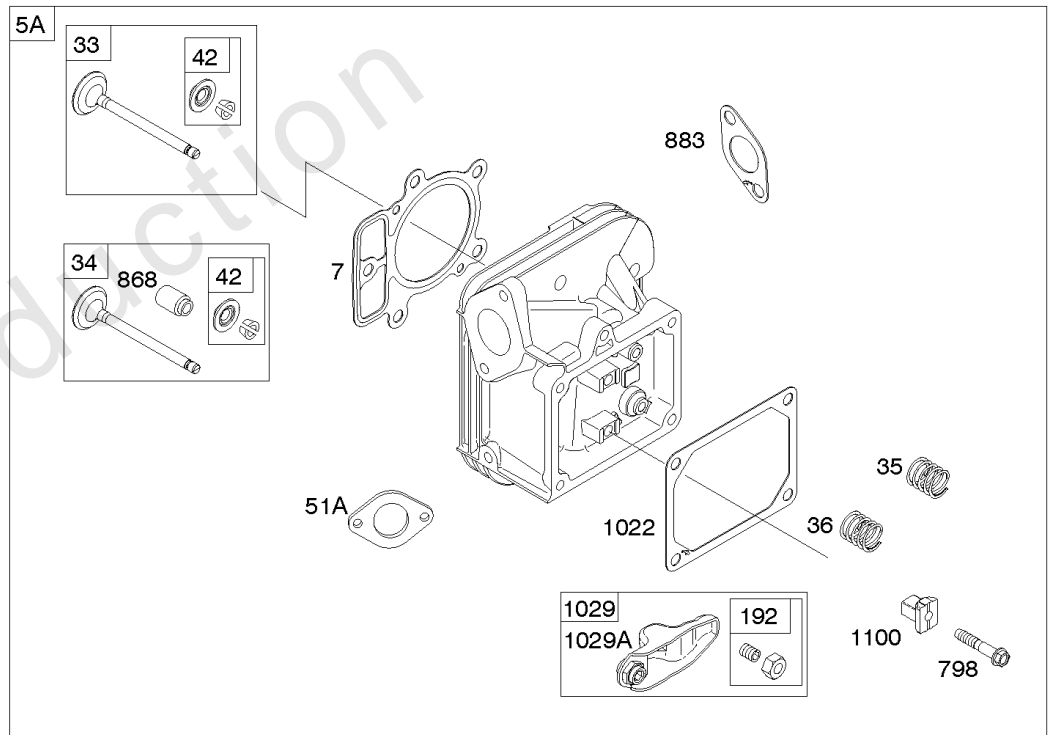

Cylinder Head, Rocker Arm Cover, Intake Manifold

Mfg. No: 49T777-0004-G1

Cylinder Head, Rocker Arm Cover, Intake Manifold

REF NO	PART NO	QTY	DESCRIPTION
5	799088		HEAD, Cylinder -(Cylinder #1)
5A	799089		HEAD, Cylinder -(Cylinder #2)
7	796851		GASKET, Cylinder Head
13	793988		SCREW -(Cylinder Head)
33	793557		VALVE, Exhaust
34	793556		VALVE, Intake
35	694865		SPRING, Valve -(Intake)
36	694865		SPRING, Valve -(Exhaust)
42	499586		KEEPER, Valve
45	690977		TAPPET, Valve
50	797503		MANIFOLD, Intake
51	796876		GASKET, Intake
51A	690949		GASKET, Intake
53	690951		STUD -(Carburetor)
54	699816		SCREW -(Intake Manifold)
122	798759		SPACER, Carburetor
163	691001		GASKET, Air Cleaner
192	690083		ADJUSTER, Rocker Arm
213	799510		BRACKET, Choke Control
337	792015		PLUG, Spark
383	19576S		WRENCH, Spark Plug
415	794903		PLUG -(Sump)
613	690341		SCREW -(Muffler)
635	692076		BOOT, Spark Plug
654	690958		NUT -(Carburetor)
798	697890		SCREW -(Rocker Arm)
868	690968		SEAL, Valve
883	690970		GASKET, Exhaust
914	691127		SCREW -(Rocker Cover)
918A	596163		HOSE, Vacuum -Used Before Code Date 19091800
918A	593641		HOSE, Vacuum -Used After Code Date 19091700
929	691003		SCREW -(Choke Control Bracket)
929A	794904		SCREW -(Choke Control Bracket)
964	799159		CAP, Connector
1022	690971		GASKET, Rocker Cover
1023	793146		COVER, Rocker -(Cylinder #1)
1023A	499600		COVER, Rocker -(Cylinder #2)
1026	690981		ROD, Push -(Steel)