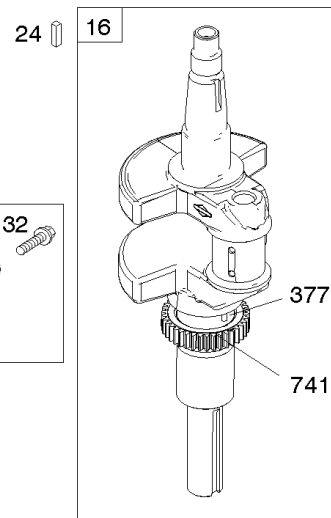

## Cylinder, Crankshaft, Camshaft, Air Guides

REF NO	PART NO	QTY	DESCRIPTION
1	591696		CYLINDER ASSEMBLY
2	797673		KIT, Bushing/Seal -(Magneto Side)
3	391086S		SEAL, Oil -(Magneto Side)
8	792185		BREATHER ASSEMBLY
9	690937		GASKET, Breather
10	691108		SCREW -(Breather Assembly)
11	792184		TUBE-BREATHER
16	796855		CRANKSHAFT
24	796335		KEY, Flywheel
25	796909		PISTON ASSEMBLY -(Standard)
25	796910		PISTON ASSEMBLY -(.020 Oversize)
26	796911		SET, Ring -(Standard)
26	796912		SET, Ring -(.020 Oversize)
27	690975		LOCK, Piston Pin
28	696581		PIN, Piston -(Standard)
29	796209		ROD, Connecting
32	690976		SCREW -(Connecting Rod)
45	690977		TAPPET, Valve
46	797242		CAMSHAFT
212	695238		LINK, Throttle
227	798856		LEVER, Governor Control
250	690957		RETAINER, Breather
252	794389		COLLECTOR-OIL
306	796852		SHIELD-CYLINDER -(Cylinder #1)
306A	591666		SHIELD-CYLINDER -(Cylinder #2)
307	691003		SCREW -(Cylinder Shield)
307A	691108		SCREW -(Cylinder Shield)
377	690979		KEY, Woodruff
405	697820		SCREW -(Back Plate)
447	691003		SCREW -(Air Guide Cover)
505	691029		NUT -(Governor Control Lever)
562	690311		BOLT -(Governor Control Lever)
573	790444		PLATE, Back
718	690959		PIN, Locating
741	690980		GEAR, Timing
850	100106		SEALANT, Liquid
865	591667		COVER, Air Guide -(Valley)
1036	-----		Label-Emissions -(Available From A Briggs & Stratton Authorized Dealer)

## ***Cylinder, Crankshaft, Camshaft, Air Guides***

---

<b>REF NO</b>	<b>PART NO</b>	<b>QTY</b>	<b>DESCRIPTION</b>
1058	279348TRI		MANUAL, Operator's
1319	794467		LABEL, Warning
1319A	797669		LABEL, Warning