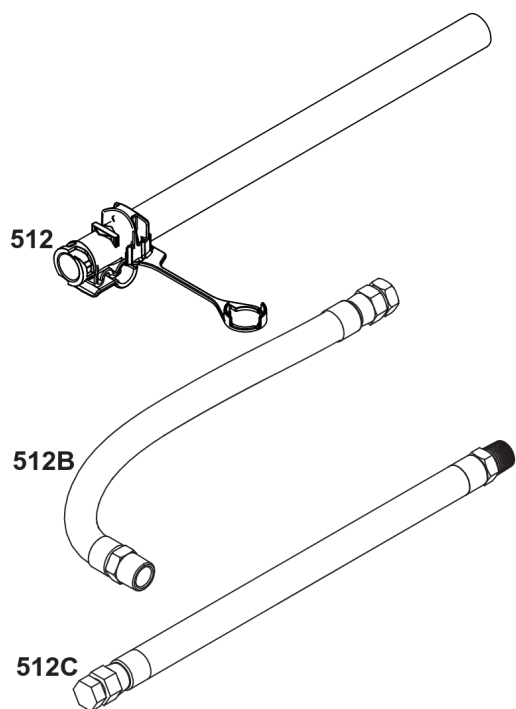

Lubrication

REF NO	PART NO	QTY	DESCRIPTION
186	796532	1	CONNECTOR, Hose -(Threaded Engine Block Connector for EZ-Oil Drain Hose) (Order hose separate)
239	690233	1	SWITCH, Oil Pressure -(2-4 PSI Normally-Closed Switch)
239A	491657S	1	SWITCH, Oil Pressure -(3-5 PSI Normally-Closed Switch)
239B	841281	1	SWITCH, Oil Pressure -(7-10 PSI Normally-Closed Switch)
239C	694115	1	SWITCH, Oil Pressure -(9-13 PSI Normally-Closed Switch)
239D	697049	1	SWITCH, Oil Pressure -(3-6 PSI Normally-Open Switch)
295B	594271	1	ADAPTER, Remote Oil Filter -(Remote Oil Filter Kit)
512	594200	1	HOSE, Oil Drain -(EZ-Oil Drain Hose, 10.5") (Order threaded engine block connector separate)
512	593635	1	HOSE, Oil Drain -(EZ-Oil Drain Hose, 13.75") (Order threaded engine block connector separate)
512B	1723165SM	1	HOSE, Oil Drain, 10-1/2" Long, 3/8-18 Fittings -(10.5")
512C	5048681SM	1	HOSE, OIL DRAIN -(12.5")
517	593633	1	RETAINER, Oil Drain
601	841597	4	CLAMP, Hose
1013	690954	1	NIPPLE, Oil Filter
1346	844802	1	VALVE, Oil Drain Shut Off
1346A	492031	1	VALVE, Oil Drain Shut Off
1346B	5401WEB	1	VALVE, Oil Drain Shut Off -(1/4 Turn Oil Drain Valve with Hose)
1374	796863	1	SEAL, O-Ring
1505	100169		OIL-1QT VANGUARD (CASE) -(1 qt. Bottle)
1505A	100170		OIL-5QT VANGUARD (CASE) -(5 qt. Bottle)