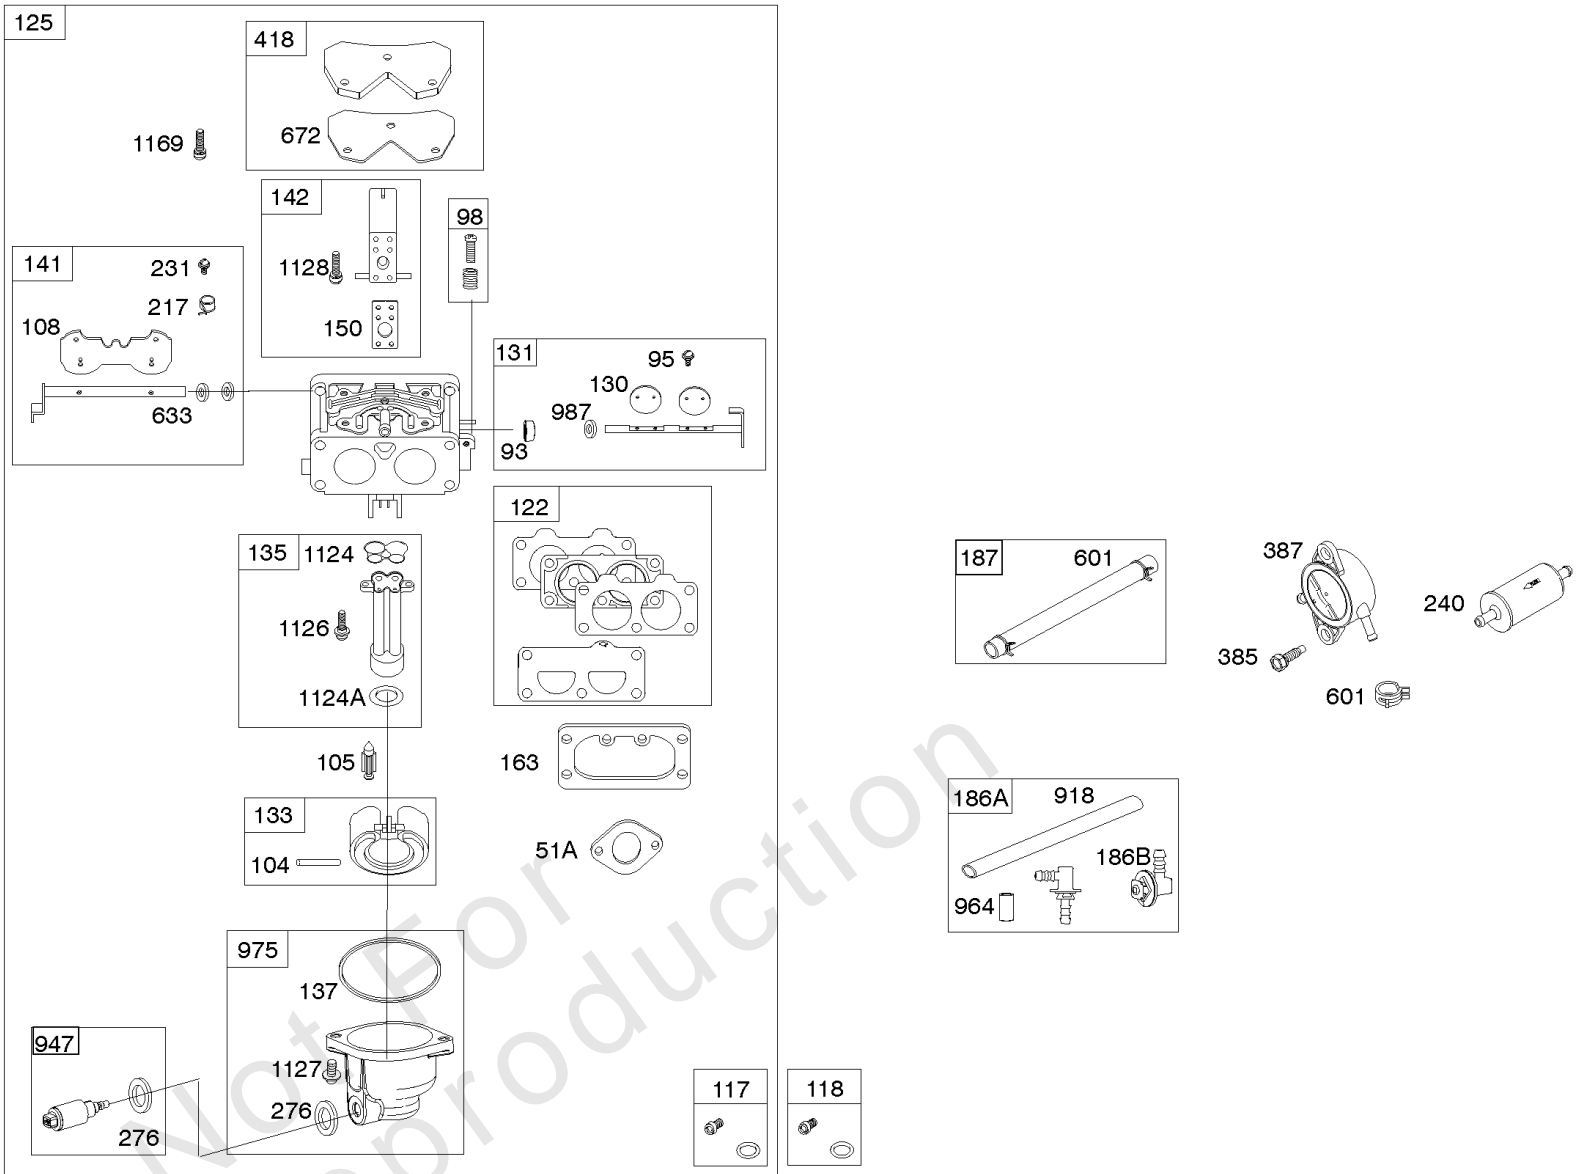

Blower Housing, Air Cleaner

REF NO	PART NO	QTY	DESCRIPTION
163	691001		GASKET, Air Cleaner
186A	799158		CONNECTOR, Hose -(EVAP)
186B	845141		CONNECTOR, Hose -(EVAP)
304	799957		HOUSING, Blower
305	691005		SCREW -(Blower Housing)
305A	557049		SCREW -(Blower Housing) Blower Housing To Air Cleaner Base
411	698304		SCREW -(Air Cleaner Base to Air Cleaner Bracket)
431	799097		ELBOW, Intake
445	798897		FILTER, A/C Cartridge
467	790697		KNOB, Air Cleaner Cover
496	799095		LEVER, Air Cleaner Filter
875	799094		BASE, Air Cleaner
918	799160		HOSE, Vacuum
921	592782		COVER, Blower Housing
929A	794904		SCREW -(Choke Control Bracket)
964	799159		CAP, Connector
968	799102		COVER, Air Cleaner
969	799093		SCREW -(Blower Housing Cover)
1406	799096		VALVE, Debris