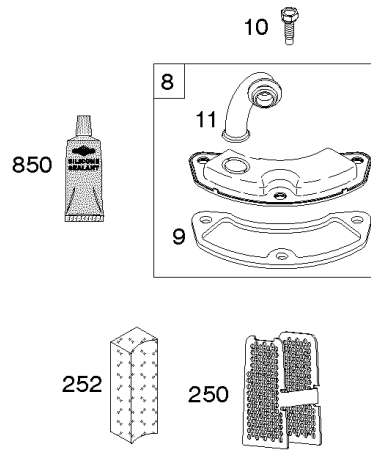

1319 WARNING LABEL

WARNING
Read and follow Operating Instructions before starting engine.
Operate in a well-ventilated area. Do not breathe the exhaust.
Do not touch the exhaust manifold or other hot parts.
Do not touch the engine or other hot parts.
Do not touch the engine or other hot parts.

REQUIRED when replacing parts with warning labels affixed.

1319A WARNING LABEL

REQUIRED when replacing parts with warning labels affixed.

1058 OPERATOR'S MANUAL

1036 EMISSIONS LABEL