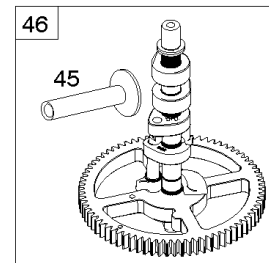

## ***Cylinder Head, Rocker Arm Cover, Intake Manifold***

---

REF NO	PART NO	QTY	DESCRIPTION
1026A	690982		ROD, Push -(Aluminum)
1029	690972		ARM, Rocker
1029A	807323		ARM, Rocker
1100	791959		PIVOT, Rocker Arm

## Cylinder, Crankshaft, Camshaft, Air Guides

REF NO	PART NO	QTY	DESCRIPTION
1	591696		CYLINDER ASSEMBLY
2	797673		KIT, Bushing/Seal -(Magneto Side)
3	391086S		SEAL, Oil -(Magneto Side)
8	792185		BREATHER ASSEMBLY
9	690937		GASKET, Breather
10	691108		SCREW -(Breather Assembly)
11	792184		TUBE-BREATHER
16	796855		CRANKSHAFT
24	796335		KEY, Flywheel
25	796909		PISTON ASSEMBLY -(Standard)
25	796910		PISTON ASSEMBLY -(.020 Oversize)
26	796911		SET, Ring -(Standard)
26	796912		SET, Ring -(.020 Oversize)
27	690975		LOCK, Piston Pin
28	696581		PIN, Piston -(Standard)
29	796209		ROD, Connecting
32	690976		SCREW -(Connecting Rod)
45	690977		TAPPET, Valve
46	797242		CAMSHAFT
212	695238		LINK, Throttle
227	798856		LEVER, Governor Control
250	690957		RETAINER, Breather
252	794389		COLLECTOR-OIL
306	796852		SHIELD-CYLINDER -(Cylinder #1)
306A	591666		SHIELD-CYLINDER -(Cylinder #2)
307	691003		SCREW -(Cylinder Shield)
307A	691108		SCREW -(Cylinder Shield)
377	690979		KEY, Woodruff
405	697820		SCREW -(Back Plate)
447	691003		SCREW -(Air Guide Cover)
505	691029		NUT -(Governor Control Lever)
562	690311		BOLT -(Governor Control Lever)
573	790444		PLATE, Back
718	690959		PIN, Locating
741	690980		GEAR, Timing
850	100106		SEALANT, Liquid
865	591667		COVER, Air Guide -(Valley)
1036	-----		Label-Emissions -(Available From A Briggs & Stratton Authorized Dealer)