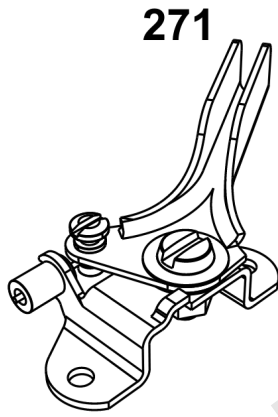

Flywheel Guards

REF NO	PART NO	QTY	DESCRIPTION
563	799360	1	SCREW -(Debris Screen Guard)
563A	597574	1	SCREW -(Debris Screen Guard)
563B	799359	1	SCREW -(Debris Screen Guard)
949	799357	1	GUARD, Debris Screen -(Static Cover Flywheel) (Requires 4 x 799360 Screw)
949A	797420YP	1	GUARD, Debris Screen -(Static Cover Flywheel High Flow) (Requires 4 x 799360 Screw)
949B	593206	1	GUARD, Debris Screen -(Static Cover Flywheel) (Requires 4 x 799359 Screw)
949C	597573	1	GUARD, Debris Screen -(Wire Static Flywheel Cover) (Requires 4x 597574 Screw) (For Commercial Series)

Not For Reproduction

Not For
Reproduction