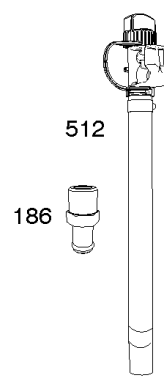

Engine Sump, Lubrication, Oil Cooler

REF NO	PART NO	QTY	DESCRIPTION
4	797502		SUMP, Engine
12	591911		GASKET, Crankcase
15	690946		PLUG, Oil Drain
20	795387		SEAL, Oil -(PTO Side)
22	694966		SCREW -(Crankcase Cover/Sump)
186	796532		CONNECTOR, Hose -(Oil Drain)
219	793338		GEAR, Governor
220	799772		WASHER -(Governor Gear)
221	841026		CUP, Governor
287	697820		SCREW -(Dipstick Tube)
305	691005		SCREW -(Blower Housing)
400	796862		COOLER, Oil
404	690442		WASHER -(Governor Crank)
415	794903		PLUG -(Sump)
448	799103		BRACKET, Oil Cooler
512	796530		HOSE, Oil Drain
523	691036		DIPSTICK
524	691032		SEAL, O-Ring
525	691037		TUBE, Dipstick
552	796638		BUSHING, Governor Crank
552A	690553		BUSHING, Governor Crank
601A	841597		CLAMP, Hose
615	698290		RETAINER, Governor Shaft
616	691045		CRANK, Governor
691	790574		SEAL, Governor Shaft
742	690328		RETAINER, E Ring
750	796208		SCREW -(Oil Pump Cover)
829	799104		HOSE, Oil Cooler -(Oil Cooler Hose)
842	691031		SEAL, O-Ring -(Dipstick Tube)
847	499602		DIPSTICK/TUBE ASSEMBLY
943	796222		SEAL, O-Ring -(Oil Pump Cover)
965	796221		COVER, Oil Pump
1017	796214		SCREEN, Oil Pump
1024	794644		PUMP-OIL
1027	798576		FILTER, Oil -(Orange)
1028	796864		ADAPTER, Oil Filter
1366	799131		DIVERTER, Oil Cooler
1373	695629		SCREW -(Oil Cooler Bracket)
1373A	799105		SCREW -(Oil Cooler Bracket)
1374	796863		SEAL, O-Ring -(Oil Cooler Diverter)