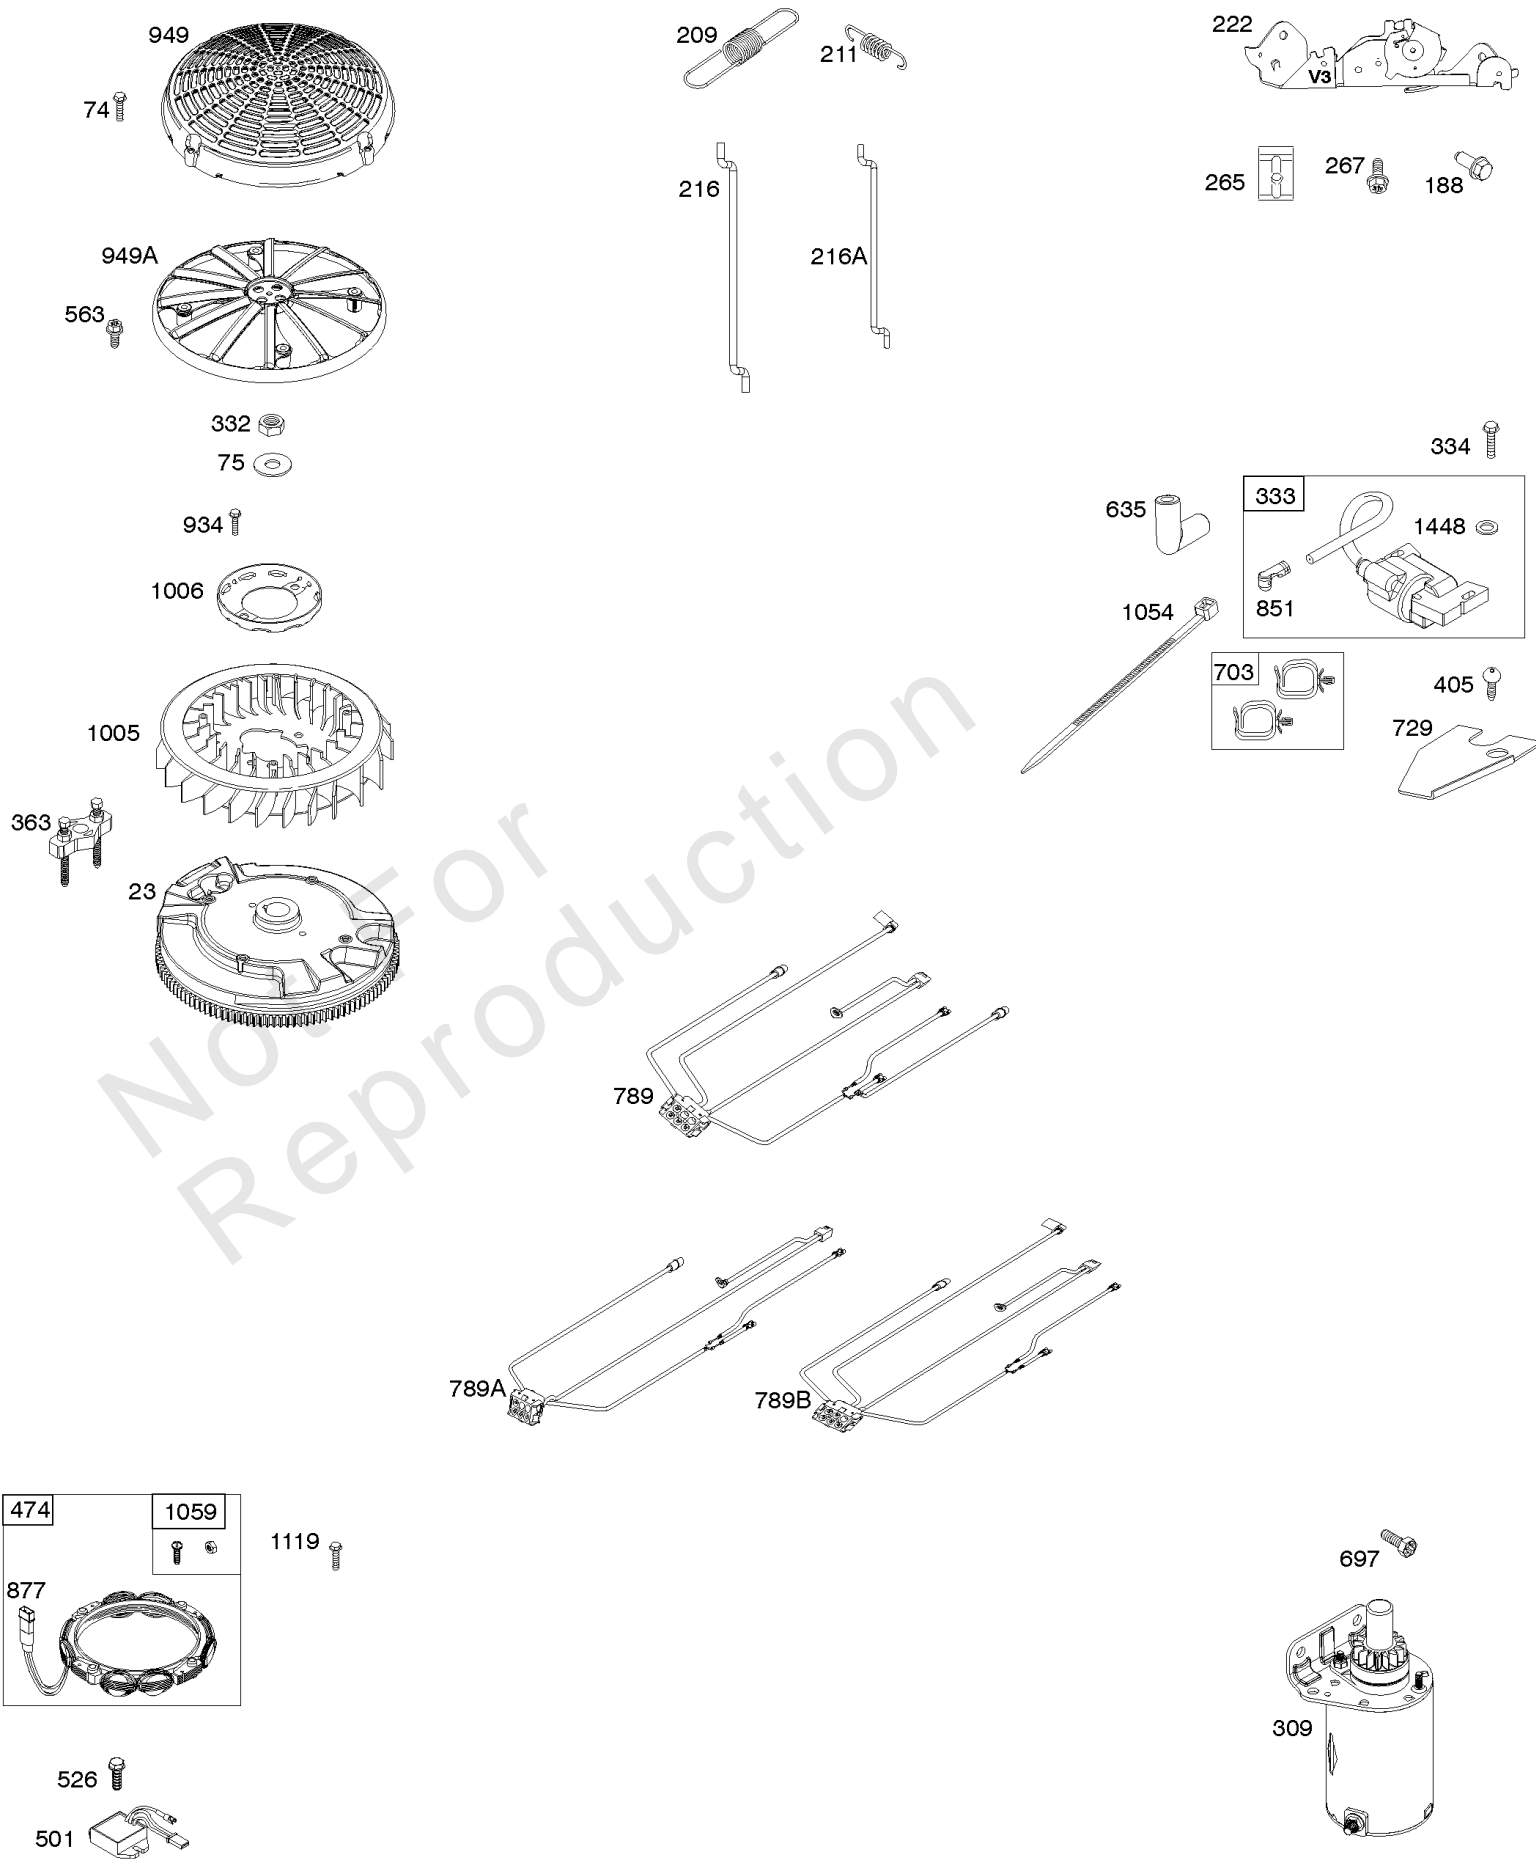

Flywheel, Controls, Wire Harness, Alternator, Starter

REF NO	PART NO	QTY	DESCRIPTION
23	799090		FLYWHEEL
74	698425		SCREW -(Rotating Screen)
75	691056		WASHER -(Flywheel)
188	691108		SCREW -(Control Bracket)
209	799258		SPRING, Governor -(Yellow)
211	691019		SPRING, Governed Idle -(No Color)
216	691022		LINK, Choke -(Manual Choke)
222	798916		BRACKET, Control
265	691024		CLAMP, Casing
267	792629		SCREW -(Casing Clamp)
309	590476		MOTOR, Starter
332	691059		NUT -(Flywheel)
333	799651		ARMATURE, Magneto
334	691061		SCREW -(Magneto Armature)
363	19203		PULLER, Flywheel
405	697820		SCREW -(Back Plate)
474	592830		ALTERNATOR -(10-16 Amp Regulated)
501	845907		REGULATOR
526	691108		SCREW -(Regulator)
563	799360		SCREW -(Debris Screen Guard)
635	692076		BOOT, Spark Plug
697	591909		SCREW -(Starter Motor) (Drive Cap)
703	691010		CLIP
729	797454		CLIP, Wire
789A	591392		HARNESS, Wiring
851	493880S		TERMINAL-SPARK PLUG
877	399916		WIRE/CONN-ALTERNATOR
934	592604		SCREW -(Fan Retainer)
949	799357		GUARD, Debris Screen
949A	593206		GUARD, Debris Screen
1005	791236		FAN, Flywheel
1006	798750		RETAINER, Fan
1054	280275		TIE, Cable
1059	698516		KIT, Screw/Washer
1119	691183		SCREW -(Alternator)
1448	690260		WASHER -(Magneto Armature)