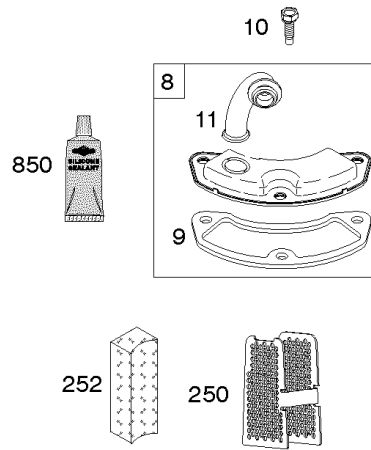

**REQUIRED** when replacing parts with warning labels affixed.

1319A WARNING LABEL

**REQUIRED** when replacing parts with warning labels affixed.

1058 OPERATOR'S MANUAL

1036 EMISSIONS LABEL

## Cylinder, Crankshaft, Camshaft, Air Guides

REF NO	PART NO	QTY	DESCRIPTION
1	591696		CYLINDER ASSEMBLY
2	797673		KIT, Bushing/Seal -(Magneto Side)
3	391086S		SEAL, Oil -(Magneto Side)
8	792185		BREATHER ASSEMBLY
9	690937		GASKET, Breather
10	691108		SCREW -(Breather Assembly)
11	792184		TUBE-BREATHER
16	796855		CRANKSHAFT
24	796335		KEY, Flywheel
25	796909		PISTON ASSEMBLY -(Standard)
25	796910		PISTON ASSEMBLY -(.020 Oversize)
26	796911		SET, Ring -(Standard)
26	796912		SET, Ring -(.020 Oversize)
27	690975		LOCK, Piston Pin
28	696581		PIN, Piston -(Standard)
29	796209		ROD, Connecting
32	690976		SCREW -(Connecting Rod)
45	690977		TAPPET, Valve
46	797242		CAMSHAFT
212	695238		LINK, Throttle
227	798856		LEVER, Governor Control
250	690957		RETAINER, Breather
252	794389		COLLECTOR-OIL
306	796852		SHIELD-CYLINDER -(Cylinder #1)
306A	591666		SHIELD-CYLINDER -(Cylinder #2)
307	691003		SCREW -(Cylinder Shield)
307A	691108		SCREW -(Cylinder Shield)
377	690979		KEY, Woodruff
405	697820		SCREW -(Back Plate)
447	691003		SCREW -(Air Guide Cover)
505	691029		NUT -(Governor Control Lever)
562	690311		BOLT -(Governor Control Lever)
573	790444		PLATE, Back
718	690959		PIN, Locating
741	690980		GEAR, Timing
850	100106		SEALANT, Liquid
865	591667		COVER, Air Guide -(Valley)
1036	-----		Label-Emissions -(Available From A Briggs & Stratton Authorized Dealer)