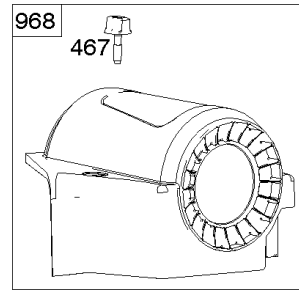

Model Components	Page
Blower Housing, Air Cleaner.	4
Carburetor, Fuel Supply.	6
Cylinder Head, Rocker Arm Cover, Intake Manifold.	10
Cylinder, Crankshaft, Camshaft, Air Guides.	14
ECU Module.	18
Engine Sump, Lubrication, Oil Cooler.	20
Engine/Valve Gasket Set, Carburetor Overhaul Kit.	22
Flywheel, Controls, Wire Harness, Alternator, Starter.	24
Replacement Engine - US & Canada.	26
Model 40, 44 & 49 Engine Accessories Catalog.	27
Maintenance Kits.	28
Engine Mounted Below Deck Mufflers.	30
Engine Mounted Above Deck Mufflers.	32
Spark Arrester/Deflector.	34
Lubrication.	36
Implement Mounted Above Deck Mufflers.	38
Exhaust/Muffler Configurations.	40
Electrical.	42
Flywheel Guards.	44
Speed Control.	46
Muffler Mounting Hardware.	48

Not For
Reproduction