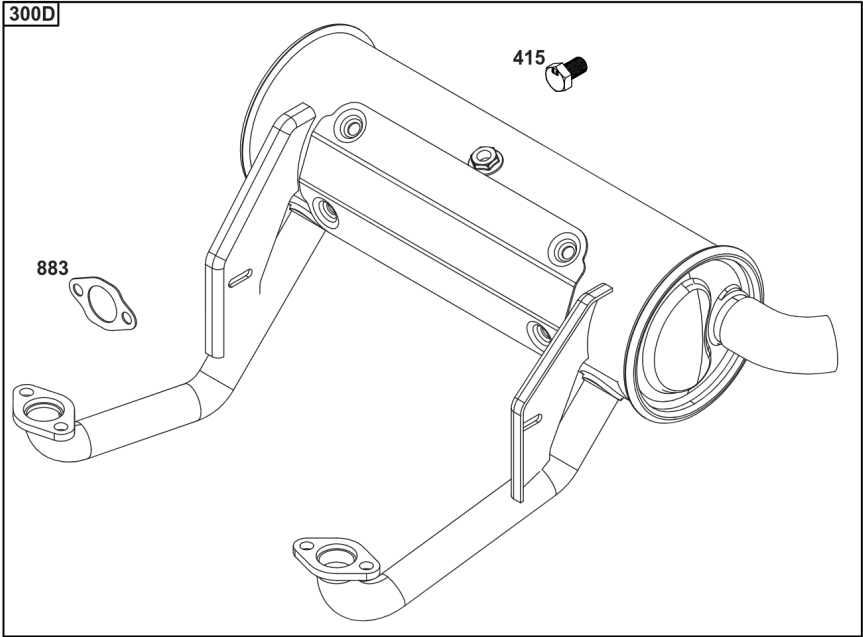

Not For
Reproduction

Engine Mounted Above Deck Mufflers

REF NO	PART NO	QTY	DESCRIPTION
300C	595138	1	MUFFLER -(Oil Filter Side Outlet) (Self-Supporting) (O2 Sensor Port)
300D	595139	1	MUFFLER -(Starter Side Outlet) (Self-Supporting) (O2 Sensor Port)
415	596859	1	PLUG -(O2 Sensor Port)
883	594365	2	GASKET, Exhaust

Not For Reproduction