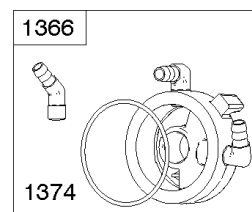

Engine Sump, Lubrication, Oil Cooler

REF NO	PART NO	QTY	DESCRIPTION
4	797502		SUMP, Engine
12	591911		GASKET, Crankcase
15	690946		PLUG, Oil Drain
20	795387		SEAL, Oil -(PTO Side)
22	694966		SCREW -(Crankcase Cover/Sump)
186	796532		CONNECTOR, Hose -(Oil Drain)
219	793338		GEAR, Governor
220	799772		WASHER -(Governor Gear)
221	841026		CUP, Governor
287	697820		SCREW -(Dipstick Tube)
305	691005		SCREW -(Blower Housing)
400	796862		COOLER, Oil
404	690442		WASHER -(Governor Crank)
415	794903		PLUG -(Sump)
448	799103		BRACKET, Oil Cooler
512	796530		HOSE, Oil Drain
523	691036		DIPSTICK
524	691032		SEAL, O-Ring
525	691037		TUBE, Dipstick
552	796638		BUSHING, Governor Crank
552A	690553		BUSHING, Governor Crank
601A	841597		CLAMP, Hose
615	698290		RETAINER, Governor Shaft
616	691045		CRANK, Governor
691	790574		SEAL, Governor Shaft
742	690328		RETAINER, E Ring
750	796208		SCREW -(Oil Pump Cover)
829	799104		HOSE, Oil Cooler -(Oil Cooler Hose)
842	691031		SEAL, O-Ring -(Dipstick Tube)
847	499602		DIPSTICK/TUBE ASSEMBLY
943	796222		SEAL, O-Ring -(Oil Pump Cover)
965	796221		COVER, Oil Pump
1017	796214		SCREEN, Oil Pump
1024	794644		PUMP-OIL
1027	798576		FILTER, Oil -(Orange)
1028	796864		ADAPTER, Oil Filter
1366	799131		DIVERTER, Oil Cooler
1373	695629		SCREW -(Oil Cooler Bracket)
1373A	799105		SCREW -(Oil Cooler Bracket)
1374	796863		SEAL, O-Ring -(Oil Cooler Diverter)