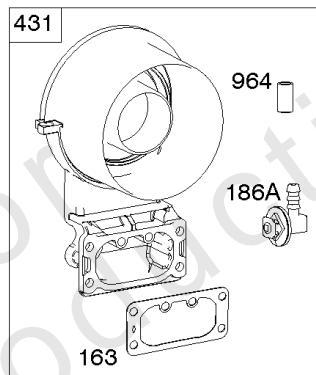

Model Components	Page
Blower Housing, Air Cleaner.	4
Carburetor, Fuel Supply.	6
Cylinder Head, Rocker Arm Cover, Intake Manifold.	10
Cylinder, Crankshaft, Camshaft, Air Guides.	14
ECU Module.	18
Engine Sump, Lubrication, Oil Cooler.	20
Engine/Valve Gasket Set, Carburetor Overhaul Kit.	22
Flywheel, Controls, Wire Harness, Alternator, Starter.	24
Replacement Engine - US & Canada.	26
Model 40, 44 & 49 Engine Accessories Catalog.	27
Maintenance Kits.	28
Engine Mounted Below Deck Mufflers.	30
Engine Mounted Above Deck Mufflers.	32
Spark Arrester/Deflector.	34
Lubrication.	36
Implement Mounted Above Deck Mufflers.	38
Exhaust/Muffler Configurations.	40
Electrical.	42
Flywheel Guards.	44
Speed Control.	46
Muffler Mounting Hardware.	48

Not For
Reproduction