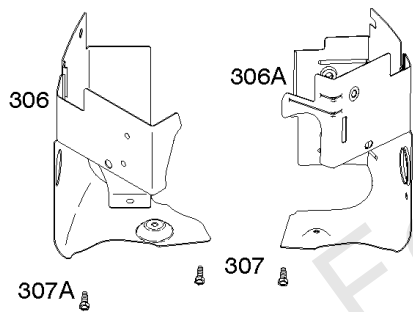

1319 WARNING LABEL

WARNING
Read and follow Operating Instructions before starting engine.
Operate in a well-ventilated area. Do not breathe the fumes.
Do not drink alcohol before starting engine.
Do not operate the engine with a full tank of fuel.
Do not touch the engine or any moving parts.
Do not touch the engine or any moving parts.

REQUIRED when replacing parts with warning labels affixed.

1319A WARNING LABEL

REQUIRED when replacing parts with warning labels affixed.

1058 OPERATOR'S MANUAL

1036 EMISSIONS LABEL