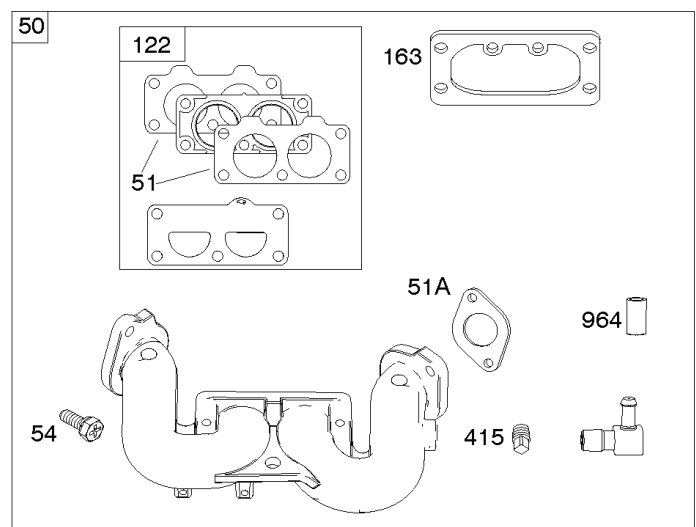

Cylinder Head, Rocker Arm Cover, Intake Manifold

Mfg. No: 49T777-0004-G1

Cylinder Head, Rocker Arm Cover, Intake Manifold

REF NO	PART NO	QTY	DESCRIPTION
5	799088		HEAD, Cylinder -(Cylinder #1)
5A	799089		HEAD, Cylinder -(Cylinder #2)
7	796851		GASKET, Cylinder Head
13	793988		SCREW -(Cylinder Head)
33	793557		VALVE, Exhaust
34	793556		VALVE, Intake
35	694865		SPRING, Valve -(Intake)
36	694865		SPRING, Valve -(Exhaust)
42	499586		KEEPER, Valve
45	690977		TAPPET, Valve
50	797503		MANIFOLD, Intake
51	796876		GASKET, Intake
51A	690949		GASKET, Intake
53	690951		STUD -(Carburetor)
54	699816		SCREW -(Intake Manifold)
122	798759		SPACER, Carburetor
163	691001		GASKET, Air Cleaner
192	690083		ADJUSTER, Rocker Arm
213	799510		BRACKET, Choke Control
337	792015		PLUG, Spark
383	19576S		WRENCH, Spark Plug
415	794903		PLUG -(Sump)
613	690341		SCREW -(Muffler)
635	692076		BOOT, Spark Plug
654	690958		NUT -(Carburetor)
798	697890		SCREW -(Rocker Arm)
868	690968		SEAL, Valve
883	690970		GASKET, Exhaust
914	691127		SCREW -(Rocker Cover)
918A	596163		HOSE, Vacuum -Used Before Code Date 19091800
918A	593641		HOSE, Vacuum -Used After Code Date 19091700
929	691003		SCREW -(Choke Control Bracket)
929A	794904		SCREW -(Choke Control Bracket)
964	799159		CAP, Connector
1022	690971		GASKET, Rocker Cover
1023	793146		COVER, Rocker -(Cylinder #1)
1023A	499600		COVER, Rocker -(Cylinder #2)
1026	690981		ROD, Push -(Steel)