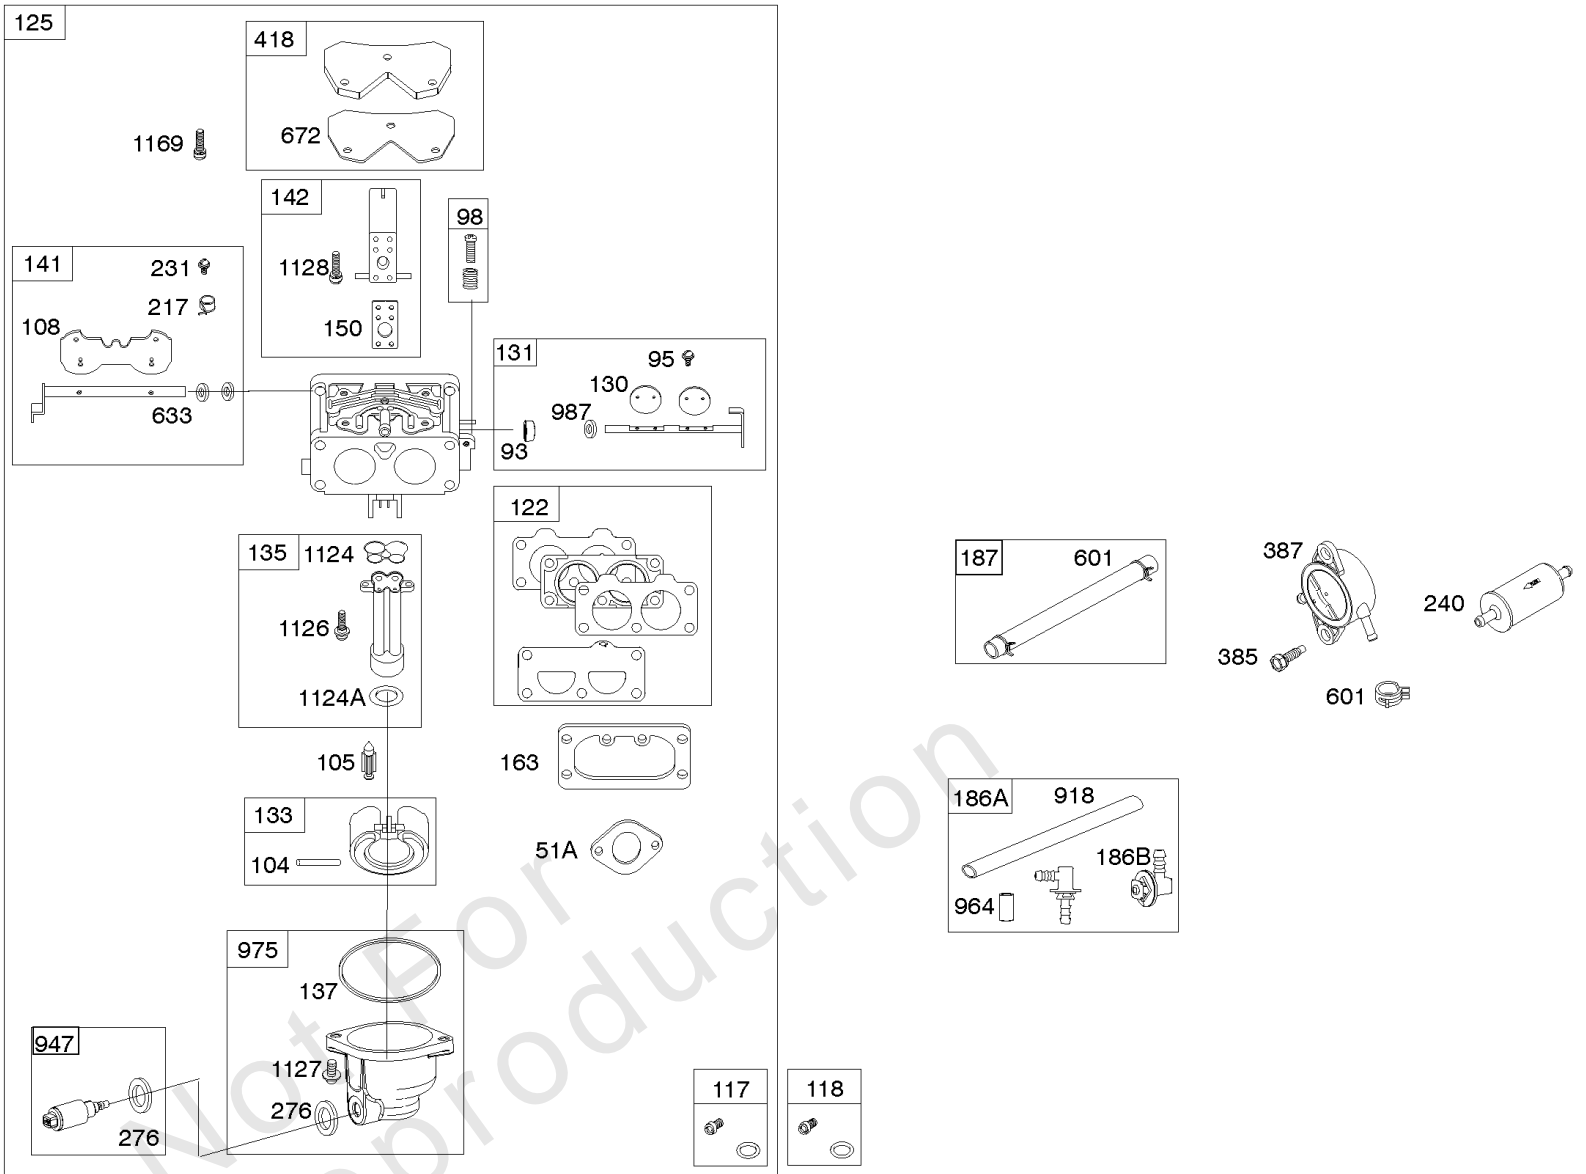

## Carburetor, Fuel Supply

REF NO	PART NO	QTY	DESCRIPTION
51A	690949		GASKET, Intake
93	845864		BUSHING, Throttle Shaft
95	690718		SCREW -(Throttle Valve)
98	699721		KIT, Idle Speed
104	694918		PIN, Float Hinge
105	808798		VALVE, Float Needle
108	699723		VALVE, Choke
117	842082		JET, Main -(Standard)
118	842081		JET, Main -(High Altitude)
122	798759		SPACER, Carburetor
125	799511		CARBURETOR
130	796875		VALVE, Throttle
131	796872		KIT, Throttle Shaft
133	699724		FLOAT, Carburetor
135	699729		TUBE, Fuel Transfer
137	690994		GASKET, Float Bowl
141	799112		KIT, Choke Shaft
142	796871		NOZZLE, Carburetor
150	841649		GASKET, Nozzle
163	691001		GASKET, Air Cleaner
186A	799158		CONNECTOR, Hose -(EVAP)
186B	845141		CONNECTOR, Hose -(EVAP)
187	791766		LINE, Fuel -(Cut To Required Length)
217	799771		SPRING, Choke Return
231	690718		SCREW -(Choke Valve)
240	695666		FILTER, Fuel
276	695410		WASHER, Sealing
385	797409		SCREW -(Fuel Pump) (Fuel Pump Mounted To Blower Housing)
387	808656		PUMP, Fuel
418	795912		PLATE, Carburetor Cover
601	691038		CLAMP, Hose
633	690722		SEAL, Choke/Throttle Shaft
672	690234		GASKET, Carburetor Plate
918	799160		HOSE, Vacuum
947	798779		SOLENOID, Fuel
964	799159		CAP, Connector
975	799114		BOWL, Float
987	808183		SEAL, Choke/Throttle Shaft
1124	690988		SEAL, O-Ring -(Fuel Transfer Tube)
1124A	841653		SEAL, O-Ring -(Fuel Transfer Tube)
1126	690991		SCREW -(Fuel Transfer Tube)
1127	695407		SCREW -(Float Bowl) (Float Bowl to Carburetor Body)
1128	690990		SCREW -(Carburetor Nozzle)