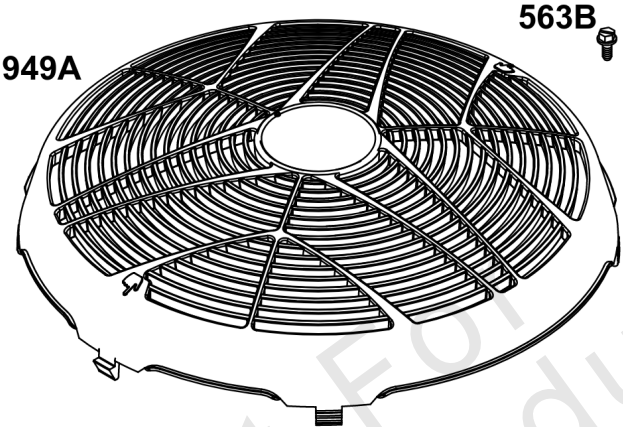

Not For
Reproduction

Flywheel Guards

REF NO	PART NO	QTY	DESCRIPTION
563	799360	1	SCREW -(Debris Screen Guard)
563A	597574	1	SCREW -(Debris Screen Guard)
563B	799359	1	SCREW -(Debris Screen Guard)
949	799357	1	GUARD, Debris Screen -(Static Cover Flywheel) (Requires 4 x 799360 Screw)
949A	797420YP	1	GUARD, Debris Screen -(Static Cover Flywheel High Flow) (Requires 4 x 799360 Screw)
949B	593206	1	GUARD, Debris Screen -(Static Cover Flywheel) (Requires 4 x 799359 Screw)
949C	597573	1	GUARD, Debris Screen -(Wire Static Flywheel Cover) (Requires 4x 597574 Screw) (For Commercial Series)

Not For Reproduction