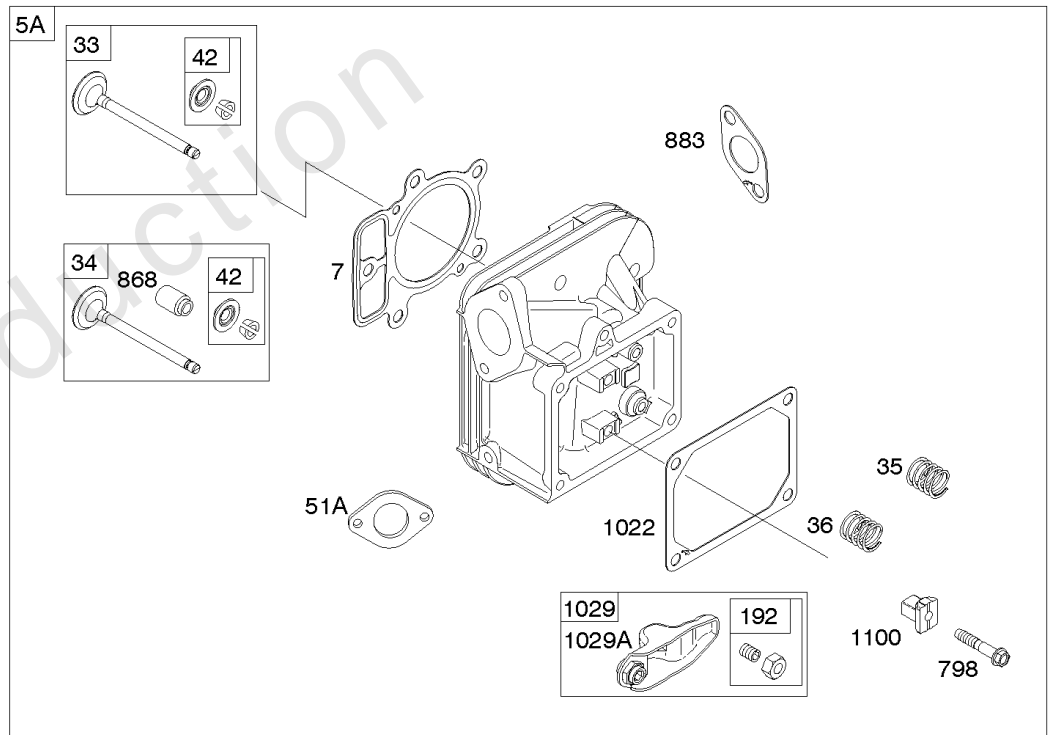

Cylinder Head, Rocker Arm Cover, Intake Manifold

REF NO	PART NO	QTY	DESCRIPTION
5	799088		HEAD, Cylinder -(Cylinder #1)
5A	799089		HEAD, Cylinder -(Cylinder #2)
7	796851		GASKET, Cylinder Head
13	793988		SCREW -(Cylinder Head)
33	793557		VALVE, Exhaust
34	793556		VALVE, Intake
35	694865		SPRING, Valve -(Intake)
36	694865		SPRING, Valve -(Exhaust)
42	499586		KEEPER, Valve
45	690977		TAPPET, Valve
50	797503		MANIFOLD, Intake
51	796876		GASKET, Intake
51A	690949		GASKET, Intake
53	690951		STUD -(Carburetor)
54	699816		SCREW -(Intake Manifold)
122	798759		SPACER, Carburetor
163	691001		GASKET, Air Cleaner
192	690083		ADJUSTER, Rocker Arm
213	799510		BRACKET, Choke Control
337	792015		PLUG, Spark
383	19576S		WRENCH, Spark Plug
415	794903		PLUG -(Sump)
613	690341		SCREW -(Muffler)
635	692076		BOOT, Spark Plug
654	690958		NUT -(Carburetor)
798	697890		SCREW -(Rocker Arm)
868	690968		SEAL, Valve
883	690970		GASKET, Exhaust
914	691127		SCREW -(Rocker Cover)
918A	596163		HOSE, Vacuum -Used Before Code Date 19091800
918A	593641		HOSE, Vacuum -Used After Code Date 19091700
929	691003		SCREW -(Choke Control Bracket)
929A	794904		SCREW -(Choke Control Bracket)
964	799159		CAP, Connector
1022	690971		GASKET, Rocker Cover
1023	793146		COVER, Rocker -(Cylinder #1)
1023A	499600		COVER, Rocker -(Cylinder #2)
1026	690981		ROD, Push -(Steel)

Cylinder Head, Rocker Arm Cover, Intake Manifold

Mfg. No: 49T777-0004-G1