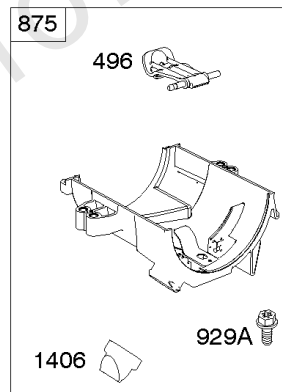

Model Components	Page
Blower Housing, Air Cleaner.	4
Carburetor, Fuel Supply.	6
Cylinder Head, Rocker Arm Cover, Intake Manifold.	10
Cylinder, Crankshaft, Camshaft, Air Guides.	14
ECU Module.	18
Engine Sump, Lubrication, Oil Cooler.	20
Engine/Valve Gasket Set, Carburetor Overhaul Kit.	22
Flywheel, Controls, Wire Harness, Alternator, Starter.	24
Replacement Engine - US & Canada.	26
Model 40, 44 & 49 Engine Accessories Catalog.	27
Maintenance Kits.	28
Engine Mounted Below Deck Mufflers.	30
Engine Mounted Above Deck Mufflers.	32
Spark Arrester/Deflector.	34
Lubrication.	36
Implement Mounted Above Deck Mufflers.	38
Exhaust/Muffler Configurations.	40
Electrical.	42
Flywheel Guards.	44
Speed Control.	46
Muffler Mounting Hardware.	48

Not For
Reproduction