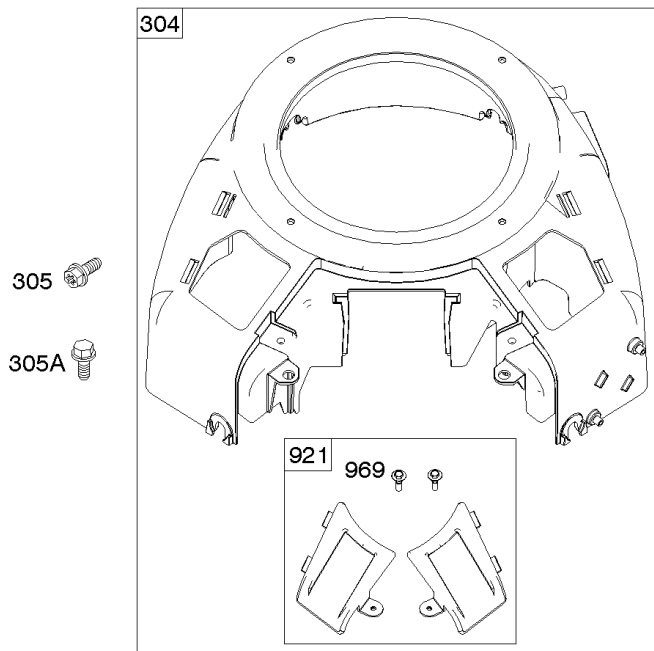

Model Components	Page
Blower Housing, Air Cleaner.	4
Carburetor, Fuel Supply.	6
Cylinder Head, Rocker Arm Cover, Intake Manifold.	10
Cylinder, Crankshaft, Camshaft, Air Guides.	14
ECU Module.	18
Engine Sump, Lubrication, Oil Cooler.	20
Engine/Valve Gasket Set, Carburetor Overhaul Kit.	22
Flywheel, Controls, Wire Harness, Alternator, Starter.	24
Replacement Engine - US & Canada.	26
Model 40, 44 & 49 Engine Accessories Catalog.	27
Maintenance Kits.	28
Engine Mounted Below Deck Mufflers.	30
Engine Mounted Above Deck Mufflers.	32
Spark Arrester/Deflector.	34
Lubrication.	36
Implement Mounted Above Deck Mufflers.	38
Exhaust/Muffler Configurations.	40
Electrical.	42
Flywheel Guards.	44
Speed Control.	46
Muffler Mounting Hardware.	48

Not For
Reproduction