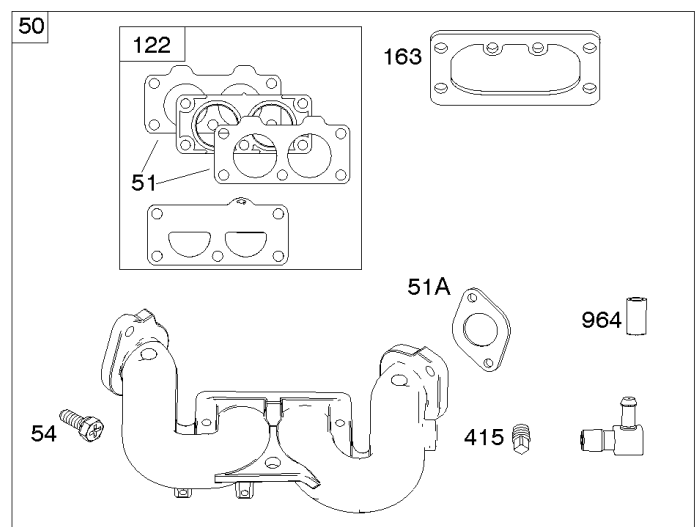

Cylinder Head, Rocker Arm Cover, Intake Manifold

REF NO	PART NO	QTY	DESCRIPTION
5	799088		HEAD, Cylinder -(Cylinder #1)
5A	799089		HEAD, Cylinder -(Cylinder #2)
7	796851		GASKET, Cylinder Head
13	793988		SCREW -(Cylinder Head)
33	793557		VALVE, Exhaust
34	793556		VALVE, Intake
35	694865		SPRING, Valve -(Intake)
36	694865		SPRING, Valve -(Exhaust)
42	499586		KEEPER, Valve
45	690977		TAPPET, Valve
50	797503		MANIFOLD, Intake
51	796876		GASKET, Intake
51A	690949		GASKET, Intake
53	690951		STUD -(Carburetor)
54	699816		SCREW -(Intake Manifold)
122	798759		SPACER, Carburetor
163	691001		GASKET, Air Cleaner
192	690083		ADJUSTER, Rocker Arm
213	799510		BRACKET, Choke Control
337	792015		PLUG, Spark
383	19576S		WRENCH, Spark Plug
415	794903		PLUG -(Sump)
613	690341		SCREW -(Muffler)
635	692076		BOOT, Spark Plug
654	690958		NUT -(Carburetor)
798	697890		SCREW -(Rocker Arm)
868	690968		SEAL, Valve
883	690970		GASKET, Exhaust
914	691127		SCREW -(Rocker Cover)
918A	596163		HOSE, Vacuum -Used Before Code Date 19091800
918A	593641		HOSE, Vacuum -Used After Code Date 19091700
929	691003		SCREW -(Choke Control Bracket)
929A	794904		SCREW -(Choke Control Bracket)
964	799159		CAP, Connector
1022	690971		GASKET, Rocker Cover
1023	793146		COVER, Rocker -(Cylinder #1)
1023A	499600		COVER, Rocker -(Cylinder #2)
1026	690981		ROD, Push -(Steel)

Cylinder Head, Rocker Arm Cover, Intake Manifold

Mfg. No: 49T777-0004-G1