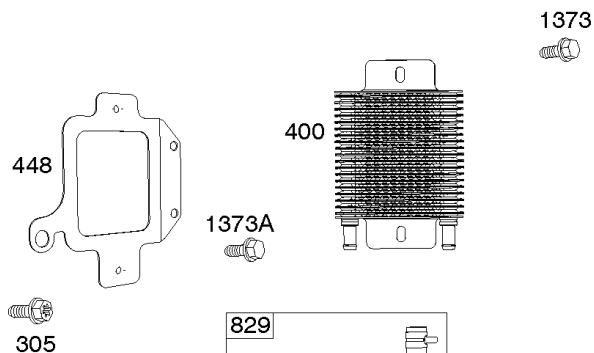

Engine Sump, Lubrication, Oil Cooler

REF NO	PART NO	QTY	DESCRIPTION
4	797502		SUMP, Engine
12	591911		GASKET, Crankcase
15	690946		PLUG, Oil Drain
20	795387		SEAL, Oil -(PTO Side)
22	694966		SCREW -(Crankcase Cover/Sump)
186	796532		CONNECTOR, Hose -(Oil Drain)
219	793338		GEAR, Governor
220	799772		WASHER -(Governor Gear)
221	841026		CUP, Governor
287	697820		SCREW -(Dipstick Tube)
305	691005		SCREW -(Blower Housing)
400	796862		COOLER, Oil
404	690442		WASHER -(Governor Crank)
415	794903		PLUG -(Sump)
448	799103		BRACKET, Oil Cooler
512	796530		HOSE, Oil Drain
523	691036		DIPSTICK
524	691032		SEAL, O-Ring
525	691037		TUBE, Dipstick
552	796638		BUSHING, Governor Crank
552A	690553		BUSHING, Governor Crank
601A	841597		CLAMP, Hose
615	698290		RETAINER, Governor Shaft
616	691045		CRANK, Governor
691	790574		SEAL, Governor Shaft
742	690328		RETAINER, E Ring
750	796208		SCREW -(Oil Pump Cover)
829	799104		HOSE, Oil Cooler -(Oil Cooler Hose)
842	691031		SEAL, O-Ring -(Dipstick Tube)
847	499602		DIPSTICK/TUBE ASSEMBLY
943	796222		SEAL, O-Ring -(Oil Pump Cover)
965	796221		COVER, Oil Pump
1017	796214		SCREEN, Oil Pump
1024	794644		PUMP-OIL
1027	798576		FILTER, Oil -(Orange)
1028	796864		ADAPTER, Oil Filter
1366	799131		DIVERTER, Oil Cooler
1373	695629		SCREW -(Oil Cooler Bracket)
1373A	799105		SCREW -(Oil Cooler Bracket)
1374	796863		SEAL, O-Ring -(Oil Cooler Diverter)