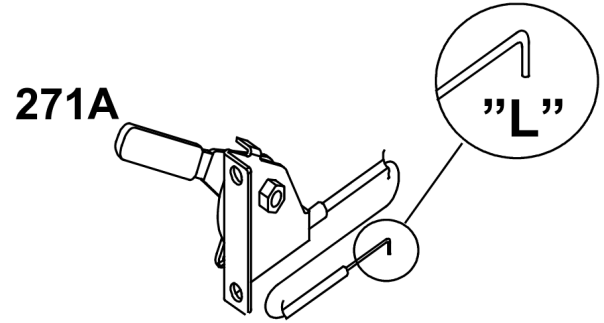

Flywheel Guards

REF NO	PART NO	QTY	DESCRIPTION
563	799360	1	SCREW -(Debris Screen Guard)
563A	597574	1	SCREW -(Debris Screen Guard)
563B	799359	1	SCREW -(Debris Screen Guard)
949	799357	1	GUARD, Debris Screen -(Static Cover Flywheel) (Requires 4 x 799360 Screw)
949A	797420YP	1	GUARD, Debris Screen -(Static Cover Flywheel High Flow) (Requires 4 x 799360 Screw)
949B	593206	1	GUARD, Debris Screen -(Static Cover Flywheel) (Requires 4 x 799359 Screw)
949C	597573	1	GUARD, Debris Screen -(Wire Static Flywheel Cover) (Requires 4x 597574 Screw) (For Commercial Series)

Not For Reproduction

Not For
Reproduction