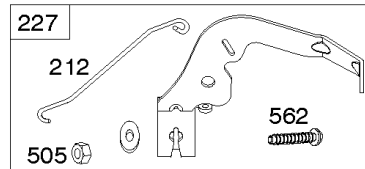

1319 WARNING LABEL

WARNING
Read and follow Operating Instructions before starting engine.
Operate in a well-ventilated area. Do not breathe the exhaust.
Do not touch the exhaust manifold or other hot parts.
Do not touch the engine or other hot parts.
Do not touch the engine or other hot parts.

REQUIRED when replacing parts with warning labels affixed.

1319A WARNING LABEL

REQUIRED when replacing parts with warning labels affixed.

1058 OPERATOR'S MANUAL

1036 EMISSIONS LABEL