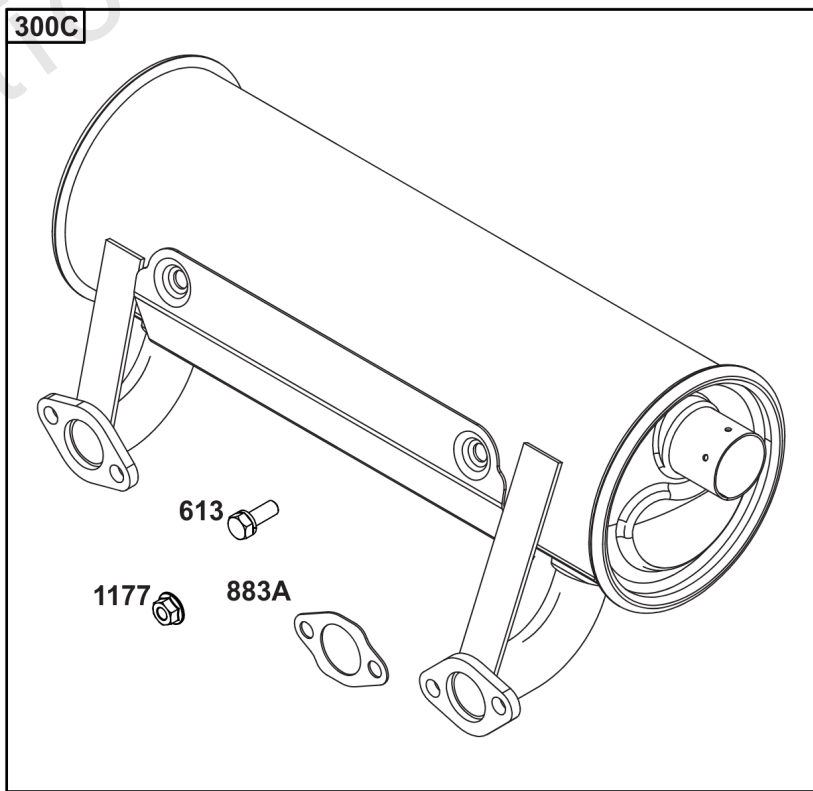

Engine Mounted Below Deck Mufflers

REF NO	PART NO	QTY	DESCRIPTION
300	594584	1	KIT-MUFFLER/GUARD -(Oil Filter Side Outlet) (Engine Supported) (O2 Sensor Port)
300A	593877	1	MUFFLER -(Starter Side Outlet) (Engine Supported) (O2 Sensor Port)
300B	594583	1	MUFFLER -(Starter Side Outlet) (Engine Supported) (No O2 Sensor Port)
300C	692120	1	MUFFLER -(Starter Side Outlet) (No O2 Sensor Port)
415	596859	1	PLUG -(O2 Sensor Port)
613	690341	4	SCREW -(Muffler)
613A	690363	4	SCREW -(Muffler)
883	594365	2	GASKET, Exhaust
883A	690970	2	GASKET, Exhaust
1177	690941	4	NUT -(Muffler)

Not For Reproduction