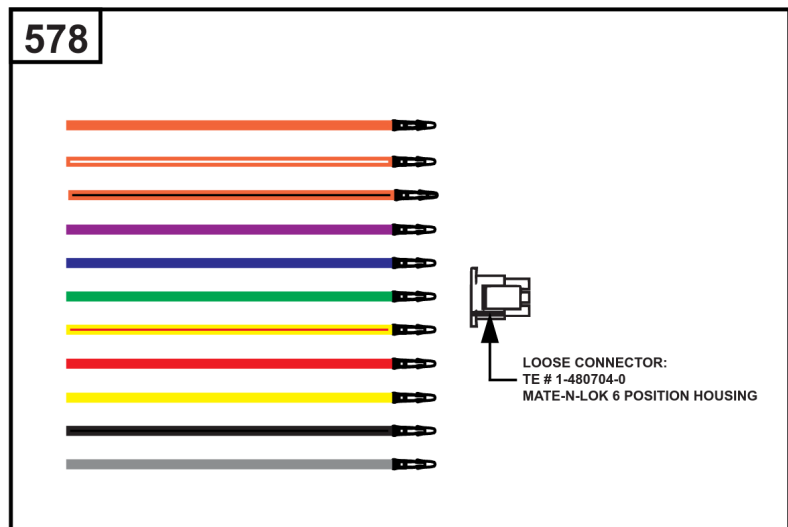

Electrical

REF NO	PART NO	QTY	DESCRIPTION
578	84007350	1	WIRE ASSEMBLY -(Wire Harness Adapter Aids in repowering engine application with Male 6-Pin connector and wires create custom adapter configurations.)
578A	19631	1	TOOL, CUSTOM HARNESS -(6-pin Wire Harness Adapter) (Aids in repowering engine application to an EFI engine)
853	84003359	1	ADAPTER, WIRE -(Wire Harness Adapter) (Aids in repowering ExMark) (Flat 6-spade connector to Briggs & Stratton 6-Pin connector)
920	84002147	1	SOLENOID, STARTER -(Starter Solenoid Kit) (Aids in Repowering when original is solenoid shift)
983	5103809YP	1	LIGHT, Indicator -(MIL Light Indicator) (LED Red)
1616	19626	1	CODE READER -(Tiny Scan Code Reader)

Not For Reproduction