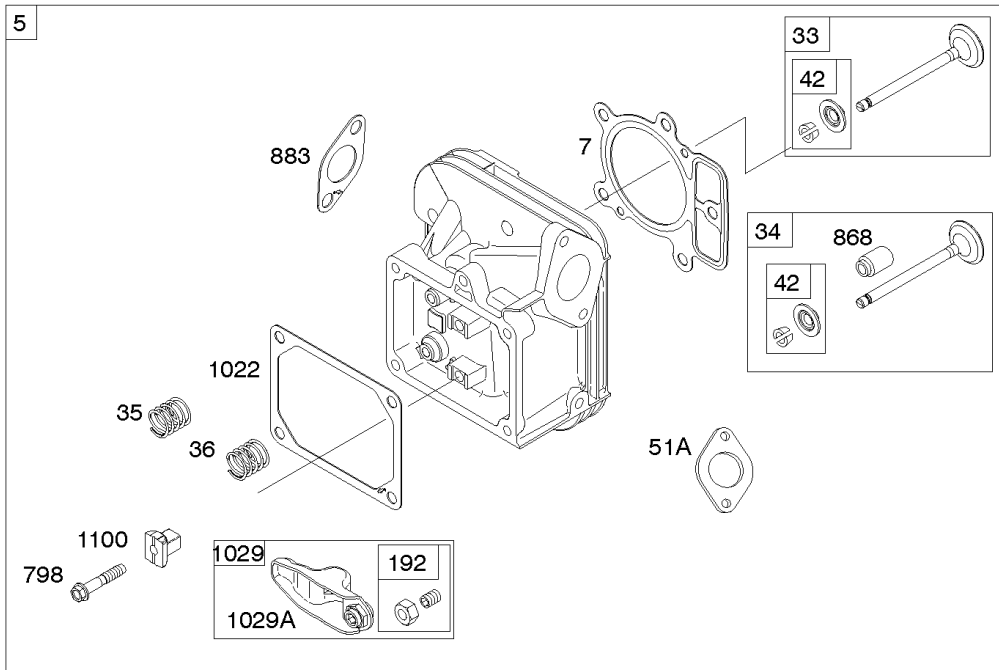

Cylinder Head, Rocker Arm Cover, Intake Manifold

Mfg. No: 49T777-0004-G1

Cylinder Head, Rocker Arm Cover, Intake Manifold

REF NO	PART NO	QTY	DESCRIPTION
5	799088		HEAD, Cylinder -(Cylinder #1)
5A	799089		HEAD, Cylinder -(Cylinder #2)
7	796851		GASKET, Cylinder Head
13	793988		SCREW -(Cylinder Head)
33	793557		VALVE, Exhaust
34	793556		VALVE, Intake
35	694865		SPRING, Valve -(Intake)
36	694865		SPRING, Valve -(Exhaust)
42	499586		KEEPER, Valve
45	690977		TAPPET, Valve
50	797503		MANIFOLD, Intake
51	796876		GASKET, Intake
51A	690949		GASKET, Intake
53	690951		STUD -(Carburetor)
54	699816		SCREW -(Intake Manifold)
122	798759		SPACER, Carburetor
163	691001		GASKET, Air Cleaner
192	690083		ADJUSTER, Rocker Arm
213	799510		BRACKET, Choke Control
337	792015		PLUG, Spark
383	19576S		WRENCH, Spark Plug
415	794903		PLUG -(Sump)
613	690341		SCREW -(Muffler)
635	692076		BOOT, Spark Plug
654	690958		NUT -(Carburetor)
798	697890		SCREW -(Rocker Arm)
868	690968		SEAL, Valve
883	690970		GASKET, Exhaust
914	691127		SCREW -(Rocker Cover)
918A	596163		HOSE, Vacuum -Used Before Code Date 19091800
918A	593641		HOSE, Vacuum -Used After Code Date 19091700
929	691003		SCREW -(Choke Control Bracket)
929A	794904		SCREW -(Choke Control Bracket)
964	799159		CAP, Connector
1022	690971		GASKET, Rocker Cover
1023	793146		COVER, Rocker -(Cylinder #1)
1023A	499600		COVER, Rocker -(Cylinder #2)
1026	690981		ROD, Push -(Steel)