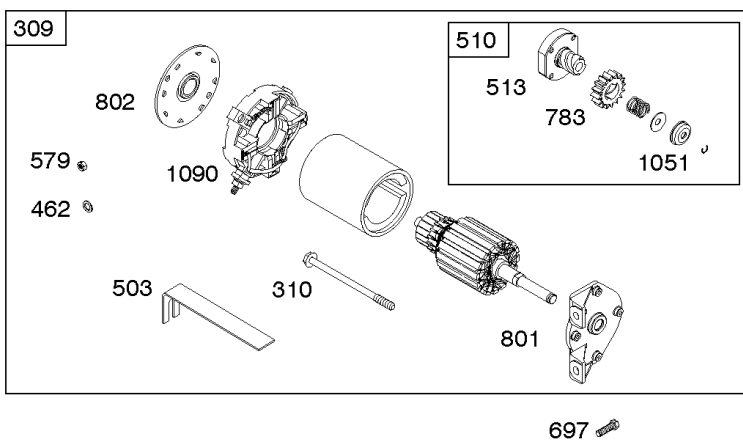

Parts Manual

Mfg. No: 19L237-0013-F1

Model Components	Page
Air Cleaner, Exhaust.	4
Alternator, Ignition, Motor-Starter.	6
Blower Housing/Shrouds, Flywheel, Rewind Starter.	10
Camshaft, Crankshaft, Cylinder, Piston/Rings/Connecting Rod, Warning Label.	12
Carburetor Group.	14
Controls, Fuel Supply, Governor Spring.	20
Crankcase Cover, Gear Reduction.	24
Cylinder Head, Gasket Set - Engine, Gasket Set -Valve.	26
Replacement Engine - US & Canada.	28

Alternator, Ignition, Motor-Starter

REF NO	PART NO	QTY	DESCRIPTION
286	594800		MODULE, Oil Sensor -Used After Code Date 15042700
286	798796		MODULE, Oil Sensor -Used Before Code Date 15052800
309	695479		MOTOR, Starter
310	690323		SCREW -(Starter Motor)
318	691693		SCREW -(Mounting Bracket)
318A	795026		SCREW -(Mounting Bracket)
333	591459		ARMATURE-MAGNETO -Used After Code Date 12042200
333	492341		ARMATURE, Magneto -Used Before Code Date 12042300
334	699477		SCREW -(Magneto Armature)
356	695630		WIRE, Stop
356A	799721		WIRE, Stop
364A	699947		TERMINAL, Oil Plug
462	691261		WASHER -(Starter Cable)
474D	695466		ALTERNATOR -(10 AMP)
474E	790320		ALTERNATOR -(20 Amp)
474G	695730		ALTERNATOR -(3 Amp. DC)
493	691177		BRACKET, Mounting
493A	798803		BRACKET, Mounting
493B	699048		BRACKET, Mounting
500	691086		WASHER -(Key Switch)
501	797375		REGULATOR -(10 and 16 Amp Regulated)
501A	790325		REGULATOR -(20 Amp)
503	691532		STRAP, Starter
510	693699		DRIVE, Starter
513	692024		CLUTCH, Drive
526	690297		SCREW -(Regulator) (10-16 Amp Regulated)
526A	690326		SCREW -(Regulator) (20 Amp)
577	690795		CABLE, Starter
578	798802		WIRE ASSEMBLY
578A	692306		WIRE ASSEMBLY
578B	590689		WIRE ASSEMBLY
579	691029		NUT -(Starter Cable)
664	691087		NUT -(Key Switch)
697	795026		SCREW -(Starter Motor) (Drive Cap)
729	799133		CLIP, Wire
783	693713		GEAR, Pinion
799	699691		SCREW -(Oil Sensor)