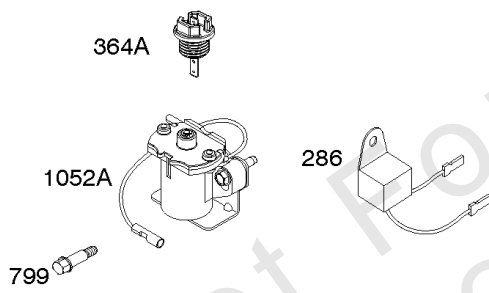

Alternator, Ignition, Motor-Starter

REF NO	PART NO	QTY	DESCRIPTION
286	594800		MODULE, Oil Sensor -Used After Code Date 15042700
286	798796		MODULE, Oil Sensor -Used Before Code Date 15052800
309	695479		MOTOR, Starter
310	690323		SCREW -(Starter Motor)
318	691693		SCREW -(Mounting Bracket)
318A	795026		SCREW -(Mounting Bracket)
333	591459		ARMATURE-MAGNETO -Used After Code Date 12042200
333	492341		ARMATURE, Magneto -Used Before Code Date 12042300
334	699477		SCREW -(Magneto Armature)
356	695630		WIRE, Stop
356A	799721		WIRE, Stop
364A	699947		TERMINAL, Oil Plug
462	691261		WASHER -(Starter Cable)
474D	695466		ALTERNATOR -(10 AMP)
474E	790320		ALTERNATOR -(20 Amp)
474G	695730		ALTERNATOR -(3 Amp. DC)
493	691177		BRACKET, Mounting
493A	798803		BRACKET, Mounting
493B	699048		BRACKET, Mounting
500	691086		WASHER -(Key Switch)
501	797375		REGULATOR -(10 and 16 Amp Regulated)
501A	790325		REGULATOR -(20 Amp)
503	691532		STRAP, Starter
510	693699		DRIVE, Starter
513	692024		CLUTCH, Drive
526	690297		SCREW -(Regulator) (10-16 Amp Regulated)
526A	690326		SCREW -(Regulator) (20 Amp)
577	690795		CABLE, Starter
578	798802		WIRE ASSEMBLY
578A	692306		WIRE ASSEMBLY
578B	590689		WIRE ASSEMBLY
579	691029		NUT -(Starter Cable)
664	691087		NUT -(Key Switch)
697	795026		SCREW -(Starter Motor) (Drive Cap)
729	799133		CLIP, Wire
783	693713		GEAR, Pinion
799	699691		SCREW -(Oil Sensor)

Alternator, Ignition, Motor-Starter

REF NO	PART NO	QTY	DESCRIPTION
801	694482		CAP-DRIVE
802	691286		CAP, End
813	690635		CLAMP
851	493880S		TERMINAL-SPARK PLUG
892	690646		SWITCH, Key
920	691656		SOLENOID, Starter
990	691959		SET, Key
1051	691265		RING, Retaining
1052A	794805		SENSOR, Oil -Used After Code Date 14093000
1052A	693805		SENSOR, Oil -Used Before Code Date 14100100
1090	691293		RETAINER, Brush
1119	699772		SCREW -(Alternator)