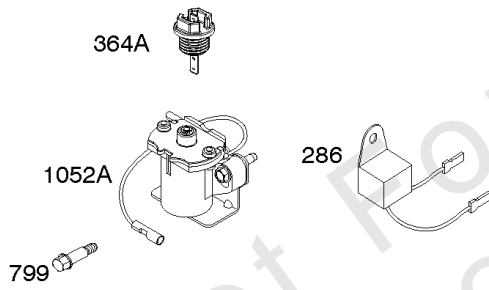

Parts Manual

Mfg. No: 19L237-0013-F1

Model Components	Page
Air Cleaner, Exhaust.	4
Alternator, Ignition, Motor-Starter.	6
Blower Housing/Shrouds, Flywheel, Rewind Starter.	10
Camshaft, Crankshaft, Cylinder, Piston/Rings/Connecting Rod, Warning Label.	12
Carburetor Group.	14
Controls, Fuel Supply, Governor Spring.	20
Crankcase Cover, Gear Reduction.	24
Cylinder Head, Gasket Set - Engine, Gasket Set -Valve.	26
Replacement Engine - US & Canada.	28

Alternator, Ignition, Motor-Starter

REF NO	PART NO	QTY	DESCRIPTION
286	594800		MODULE, Oil Sensor -Used After Code Date 15042700
286	798796		MODULE, Oil Sensor -Used Before Code Date 15052800
309	695479		MOTOR, Starter
310	690323		SCREW -(Starter Motor)
318	691693		SCREW -(Mounting Bracket)
318A	795026		SCREW -(Mounting Bracket)
333	591459		ARMATURE-MAGNETO -Used After Code Date 12042200
333	492341		ARMATURE, Magneto -Used Before Code Date 12042300
334	699477		SCREW -(Magneto Armature)
356	695630		WIRE, Stop
356A	799721		WIRE, Stop
364A	699947		TERMINAL, Oil Plug
462	691261		WASHER -(Starter Cable)
474D	695466		ALTERNATOR -(10 AMP)
474E	790320		ALTERNATOR -(20 Amp)
474G	695730		ALTERNATOR -(3 Amp. DC)
493	691177		BRACKET, Mounting
493A	798803		BRACKET, Mounting
493B	699048		BRACKET, Mounting
500	691086		WASHER -(Key Switch)
501	797375		REGULATOR -(10 and 16 Amp Regulated)
501A	790325		REGULATOR -(20 Amp)
503	691532		STRAP, Starter
510	693699		DRIVE, Starter
513	692024		CLUTCH, Drive
526	690297		SCREW -(Regulator) (10-16 Amp Regulated)
526A	690326		SCREW -(Regulator) (20 Amp)
577	690795		CABLE, Starter
578	798802		WIRE ASSEMBLY
578A	692306		WIRE ASSEMBLY
578B	590689		WIRE ASSEMBLY
579	691029		NUT -(Starter Cable)
664	691087		NUT -(Key Switch)
697	795026		SCREW -(Starter Motor) (Drive Cap)
729	799133		CLIP, Wire
783	693713		GEAR, Pinion
799	699691		SCREW -(Oil Sensor)