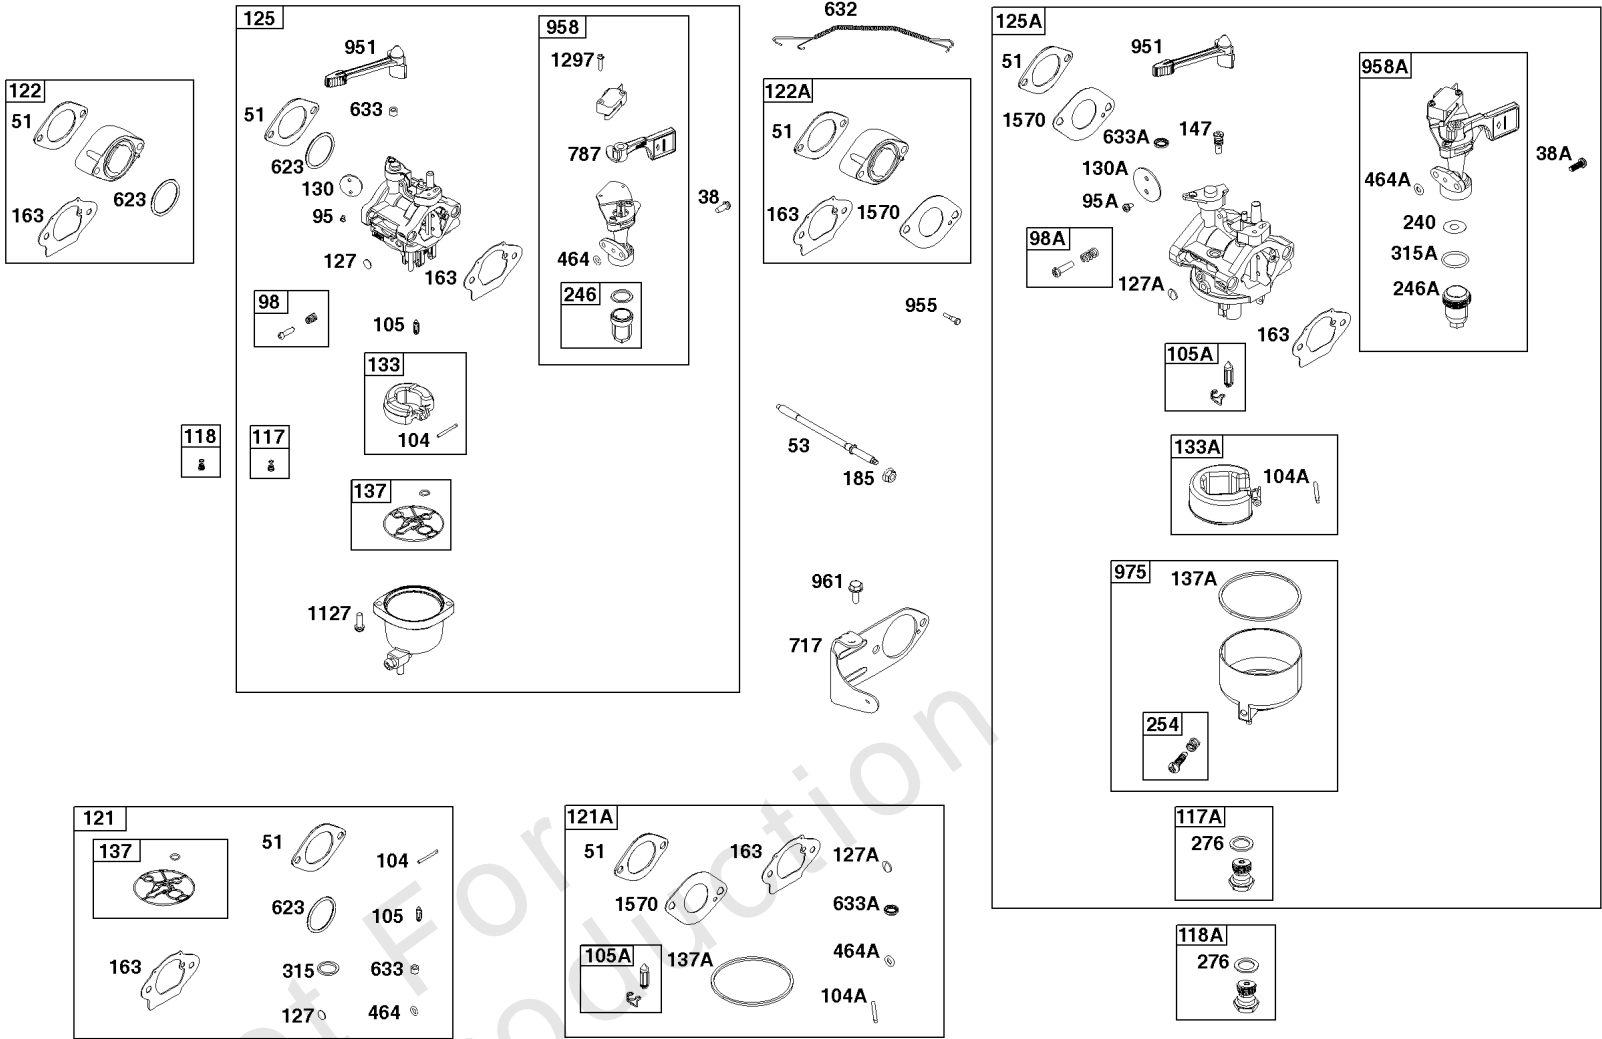

Carburetor Group

REF NO	PART NO	QTY	DESCRIPTION
133	694914	1	FLOAT, Carburetor -Used Before Code Date 18112600
133A	84004490	1	FLOAT, Carburetor -Used After Code Date 18112500
137	799991	1	GASKET, Float Bowl -Used Before Code Date 18112600
137A	84004205	1	GASKET, Float Bowl -Used After Code Date 18112500
147	594872	1	JET, Pilot -Used After Code Date 18112500
163	798962	1	GASKET, Air Cleaner
185	-----	2	NUT -(Part information located in Air Cleaner Group.)
240	597039	1	FILTER, Fuel -Used After Code Date 18112500
246	595153	1	BOWL-FUEL VALVE-STRAINER -Used Before Code Date 18112600
246A	597043	1	BOWL, Fuel Filter -Used After Code Date 18112500
254	595322	1	DRAIN, Carburetor Bowl -Used After Code Date 18112500
276	84004488	1	WASHER, Sealing -Used After Code Date 18112500
315	799035	1	SEAL, O-Ring -(Fuel Filter Bowl) -Used Before Code Date 18112600
315A	597735	1	GASKET, Fuel Bowl -(Fuel Filter Bowl) -Used After Code Date 18112500
464	698550	1	SEAL, O-Ring -(Fuel Shut-off Valve) -Used Before Code Date 18112600
464A	595320	1	SEAL, O-Ring -(Fuel Shut-off Valve) -Used After Code Date 18112500
623	799051	1	SEAL, O-Ring -(Carburetor Spacer) -Used Before Code Date 18112600
632	-----	1	SPRING/LINK, Mechanical Governor -(Part information located in Controls Group.)
633	690722	1	SEAL, Choke/Throttle Shaft -Used Before Code Date 18112600
633A	84004398	1	SEAL, Choke/Throttle Shaft -Used After Code Date 18112500
717	798989	1	BRACKET, Air Cleaner -Used Before Code Date 18112600
717	84004868	1	BRACKET, Air Cleaner -Used After Code Date 18112500
787	798635	1	ARM, Lever -Used Before Code Date 18112600
951	798528	1	LEVER, Choke
955	595329	1	PLUG, Carburetor -Used After Code Date 18112500
958	799073	1	VALVE, Fuel Shut Off -Used Before Code Date 18112600
958A	84004839	1	VALVE, Fuel Shut Off -Used After Code Date 18112500
961	699691	1	SCREW -(Air Cleaner Bracket)
975	84004204	1	BOWL, Float -Used After Code Date 18112500