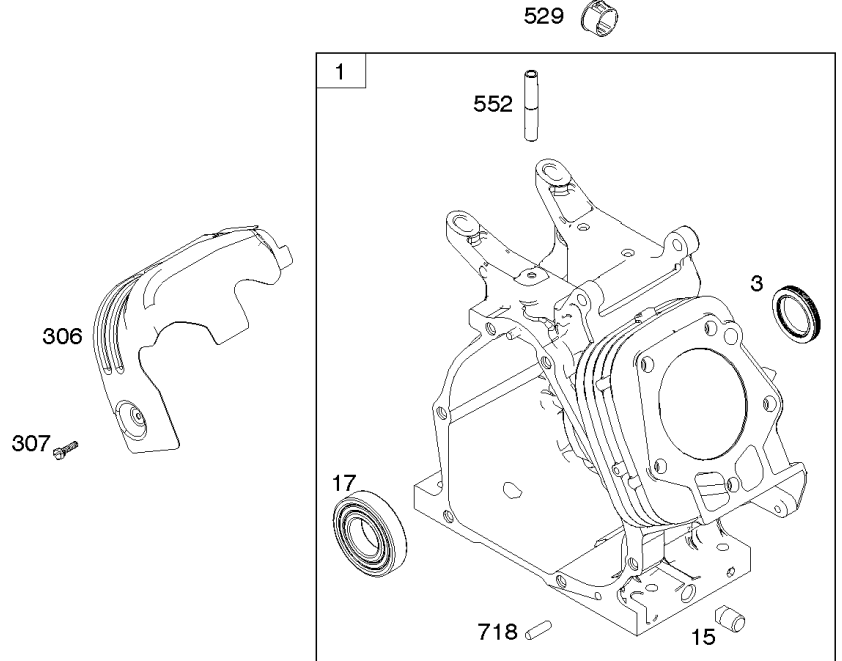

Not For Reproduction

Blower Housing/Shrouds, Flywheel, Rewind Starter

Mfg. No: 19L237-0013-F1

Not For
Reproduction

Blower Housing/Shrouds, Flywheel, Rewind Starter

REF NO	PART NO	QTY	DESCRIPTION
23	794812		FLYWHEEL
37	795715		GUARD, Flywheel -(Snap-on)
37A	699047		GUARD, Flywheel -Used Before Code Date 12080600
37B	790730		GUARD, Flywheel -Used Before Code Date 12080600
37C	591544		GUARD, Flywheel -Used After Code Date 12080500
58	66574		ROPE, Starter -(Cut To Required Length)
60	490652		GRIP-STARTER ROPE
65	699228		SCREW -(Rewind Starter)
78A	699205		SCREW -(Flywheel Guard)
78B	795026		SCREW -(Flywheel Guard)
304	798994		HOUSING, Blower
305	699481		SCREW -(Blower Housing)
332	794824		NUT -(Flywheel)
363	19203		PULLER, Flywheel
455	794867		CUP, Flywheel
608	798825		STARTER, Rewind
727A	697465		COVER, Starter Drive
732	699200		SCREW -(Starter Drive Cover)
1005	794815		FAN, Flywheel
1070	794821		SCREW -(Flywheel Fan)

Camshaft, Crankshaft, Cylinder, Piston/Rings/Connecting Rod, Warning Label

Mfg. No: 19L237-0013-F1

- 1036 EMISSIONS LABEL
- 1319 WARNING LABEL
- 1319A WARNING LABEL

Camshaft, Crankshaft, Cylinder, Piston/Rings/Connecting Rod, Warning Label