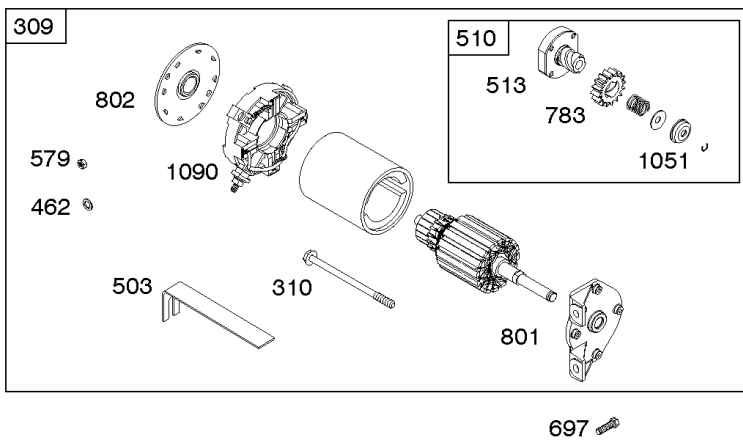

Parts Manual

Mfg. No: 19L237-0013-F1

Model Components	Page
Air Cleaner, Exhaust.	4
Alternator, Ignition, Motor-Starter.	6
Blower Housing/Shrouds, Flywheel, Rewind Starter.	10
Camshaft, Crankshaft, Cylinder, Piston/Rings/Connecting Rod, Warning Label.	12
Carburetor Group.	14
Controls, Fuel Supply, Governor Spring.	20
Crankcase Cover, Gear Reduction.	24
Cylinder Head, Gasket Set - Engine, Gasket Set -Valve.	26
Replacement Engine - US & Canada.	28

Alternator, Ignition, Motor-Starter

REF NO	PART NO	QTY	DESCRIPTION
286	594800		MODULE, Oil Sensor -Used After Code Date 15042700
286	798796		MODULE, Oil Sensor -Used Before Code Date 15052800
309	695479		MOTOR, Starter
310	690323		SCREW -(Starter Motor)
318	691693		SCREW -(Mounting Bracket)
318A	795026		SCREW -(Mounting Bracket)
333	591459		ARMATURE-MAGNETO -Used After Code Date 12042200
333	492341		ARMATURE, Magneto -Used Before Code Date 12042300
334	699477		SCREW -(Magneto Armature)
356	695630		WIRE, Stop
356A	799721		WIRE, Stop
364A	699947		TERMINAL, Oil Plug
462	691261		WASHER -(Starter Cable)
474D	695466		ALTERNATOR -(10 AMP)
474E	790320		ALTERNATOR -(20 Amp)
474G	695730		ALTERNATOR -(3 Amp. DC)
493	691177		BRACKET, Mounting
493A	798803		BRACKET, Mounting
493B	699048		BRACKET, Mounting
500	691086		WASHER -(Key Switch)
501	797375		REGULATOR -(10 and 16 Amp Regulated)
501A	790325		REGULATOR -(20 Amp)
503	691532		STRAP, Starter
510	693699		DRIVE, Starter
513	692024		CLUTCH, Drive
526	690297		SCREW -(Regulator) (10-16 Amp Regulated)
526A	690326		SCREW -(Regulator) (20 Amp)
577	690795		CABLE, Starter
578	798802		WIRE ASSEMBLY
578A	692306		WIRE ASSEMBLY
578B	590689		WIRE ASSEMBLY
579	691029		NUT -(Starter Cable)
664	691087		NUT -(Key Switch)
697	795026		SCREW -(Starter Motor) (Drive Cap)
729	799133		CLIP, Wire
783	693713		GEAR, Pinion
799	699691		SCREW -(Oil Sensor)