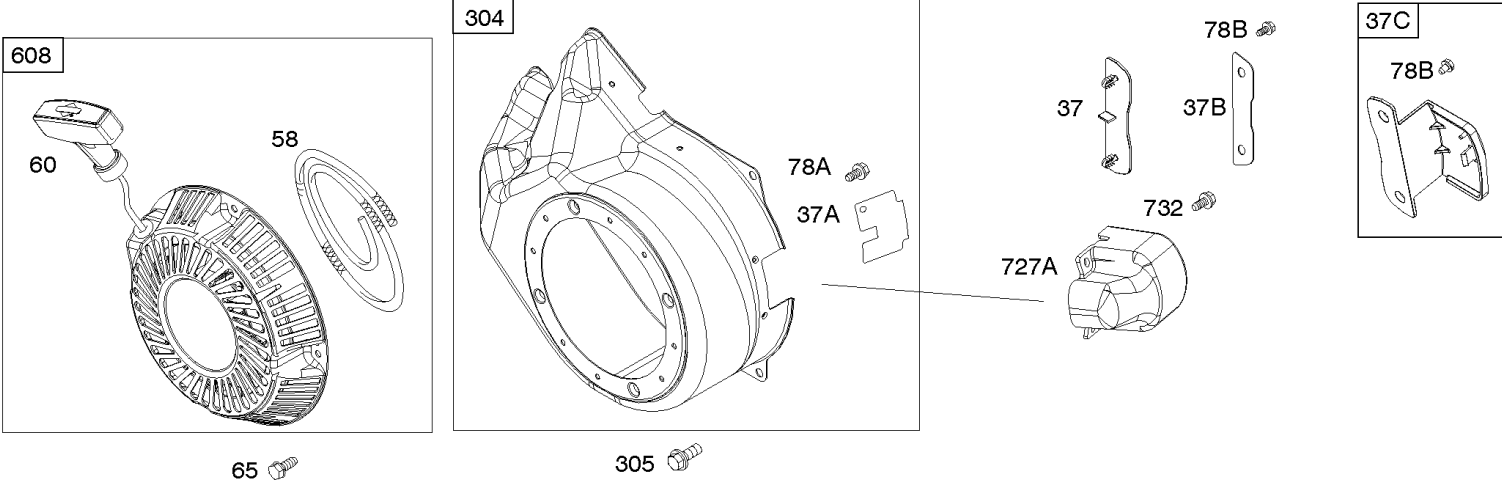

Blower Housing/Shrouds, Flywheel, Rewind Starter

Mfg. No: 19L237-0013-F1

Not For
Reproduction

Blower Housing/Shrouds, Flywheel, Rewind Starter

REF NO	PART NO	QTY	DESCRIPTION
23	794812		FLYWHEEL
37	795715		GUARD, Flywheel -(Snap-on)
37A	699047		GUARD, Flywheel -Used Before Code Date 12080600
37B	790730		GUARD, Flywheel -Used Before Code Date 12080600
37C	591544		GUARD, Flywheel -Used After Code Date 12080500
58	66574		ROPE, Starter -(Cut To Required Length)
60	490652		GRIP-STARTER ROPE
65	699228		SCREW -(Rewind Starter)
78A	699205		SCREW -(Flywheel Guard)
78B	795026		SCREW -(Flywheel Guard)
304	798994		HOUSING, Blower
305	699481		SCREW -(Blower Housing)
332	794824		NUT -(Flywheel)
363	19203		PULLER, Flywheel
455	794867		CUP, Flywheel
608	798825		STARTER, Rewind
727A	697465		COVER, Starter Drive
732	699200		SCREW -(Starter Drive Cover)
1005	794815		FAN, Flywheel
1070	794821		SCREW -(Flywheel Fan)