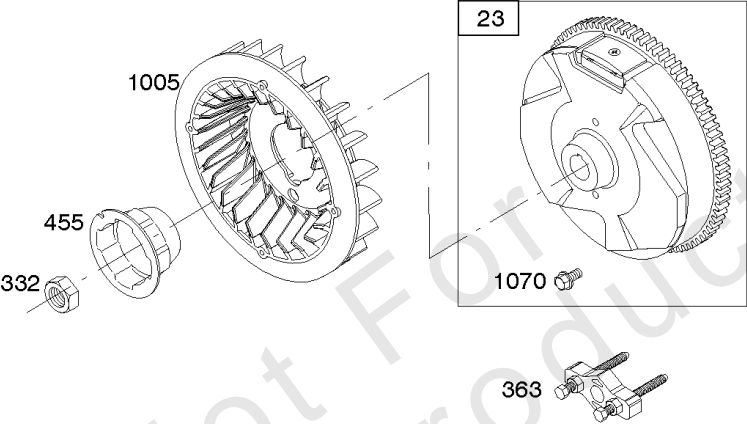

Blower Housing/Shrouds, Flywheel, Rewind Starter

Mfg. No: 19L237-0013-F1

Not For
Reproduction

Blower Housing/Shrouds, Flywheel, Rewind Starter

REF NO	PART NO	QTY	DESCRIPTION
23	794812		FLYWHEEL
37	795715		GUARD, Flywheel -(Snap-on)
37A	699047		GUARD, Flywheel -Used Before Code Date 12080600
37B	790730		GUARD, Flywheel -Used Before Code Date 12080600
37C	591544		GUARD, Flywheel -Used After Code Date 12080500
58	66574		ROPE, Starter -(Cut To Required Length)
60	490652		GRIP-STARTER ROPE
65	699228		SCREW -(Rewind Starter)
78A	699205		SCREW -(Flywheel Guard)
78B	795026		SCREW -(Flywheel Guard)
304	798994		HOUSING, Blower
305	699481		SCREW -(Blower Housing)
332	794824		NUT -(Flywheel)
363	19203		PULLER, Flywheel
455	794867		CUP, Flywheel
608	798825		STARTER, Rewind
727A	697465		COVER, Starter Drive
732	699200		SCREW -(Starter Drive Cover)
1005	794815		FAN, Flywheel
1070	794821		SCREW -(Flywheel Fan)