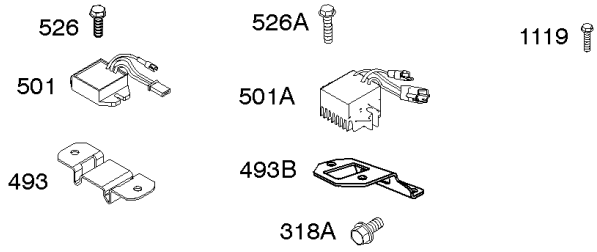

Parts Manual

Mfg. No: 19L237-0013-F1

Model Components	Page
Air Cleaner, Exhaust.	4
Alternator, Ignition, Motor-Starter.	6
Blower Housing/Shrouds, Flywheel, Rewind Starter.	10
Camshaft, Crankshaft, Cylinder, Piston/Rings/Connecting Rod, Warning Label.	12
Carburetor Group.	14
Controls, Fuel Supply, Governor Spring.	20
Crankcase Cover, Gear Reduction.	24
Cylinder Head, Gasket Set - Engine, Gasket Set -Valve.	26
Replacement Engine - US & Canada.	28

Alternator, Ignition, Motor-Starter

REF NO	PART NO	QTY	DESCRIPTION
286	594800		MODULE, Oil Sensor -Used After Code Date 15042700
286	798796		MODULE, Oil Sensor -Used Before Code Date 15052800
309	695479		MOTOR, Starter
310	690323		SCREW -(Starter Motor)
318	691693		SCREW -(Mounting Bracket)
318A	795026		SCREW -(Mounting Bracket)
333	591459		ARMATURE-MAGNETO -Used After Code Date 12042200
333	492341		ARMATURE, Magneto -Used Before Code Date 12042300
334	699477		SCREW -(Magneto Armature)
356	695630		WIRE, Stop
356A	799721		WIRE, Stop
364A	699947		TERMINAL, Oil Plug
462	691261		WASHER -(Starter Cable)
474D	695466		ALTERNATOR -(10 AMP)
474E	790320		ALTERNATOR -(20 Amp)
474G	695730		ALTERNATOR -(3 Amp. DC)
493	691177		BRACKET, Mounting
493A	798803		BRACKET, Mounting
493B	699048		BRACKET, Mounting
500	691086		WASHER -(Key Switch)
501	797375		REGULATOR -(10 and 16 Amp Regulated)
501A	790325		REGULATOR -(20 Amp)
503	691532		STRAP, Starter
510	693699		DRIVE, Starter
513	692024		CLUTCH, Drive
526	690297		SCREW -(Regulator) (10-16 Amp Regulated)
526A	690326		SCREW -(Regulator) (20 Amp)
577	690795		CABLE, Starter
578	798802		WIRE ASSEMBLY
578A	692306		WIRE ASSEMBLY
578B	590689		WIRE ASSEMBLY
579	691029		NUT -(Starter Cable)
664	691087		NUT -(Key Switch)
697	795026		SCREW -(Starter Motor) (Drive Cap)
729	799133		CLIP, Wire
783	693713		GEAR, Pinion
799	699691		SCREW -(Oil Sensor)