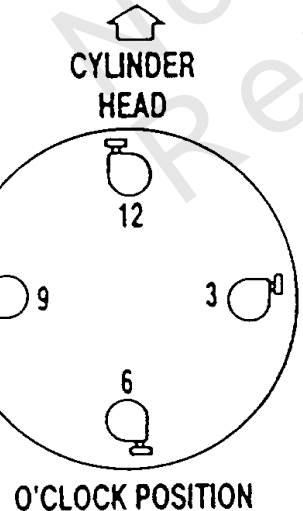

REWIND STARTER ASSEMBLIES FOR BAND BRAKE

CLOCK POSITIONS				
1:30	3	6	9	12
		396413*	397824	396017

*See Text For Specials

REWIND STARTER ASSEMBLIES FOR NON-BAND-BRAKE

CLOCK POSITIONS			
3	6	9	12
399530	491507*	399013	398634

*For Specials, See Text Ref. 608.