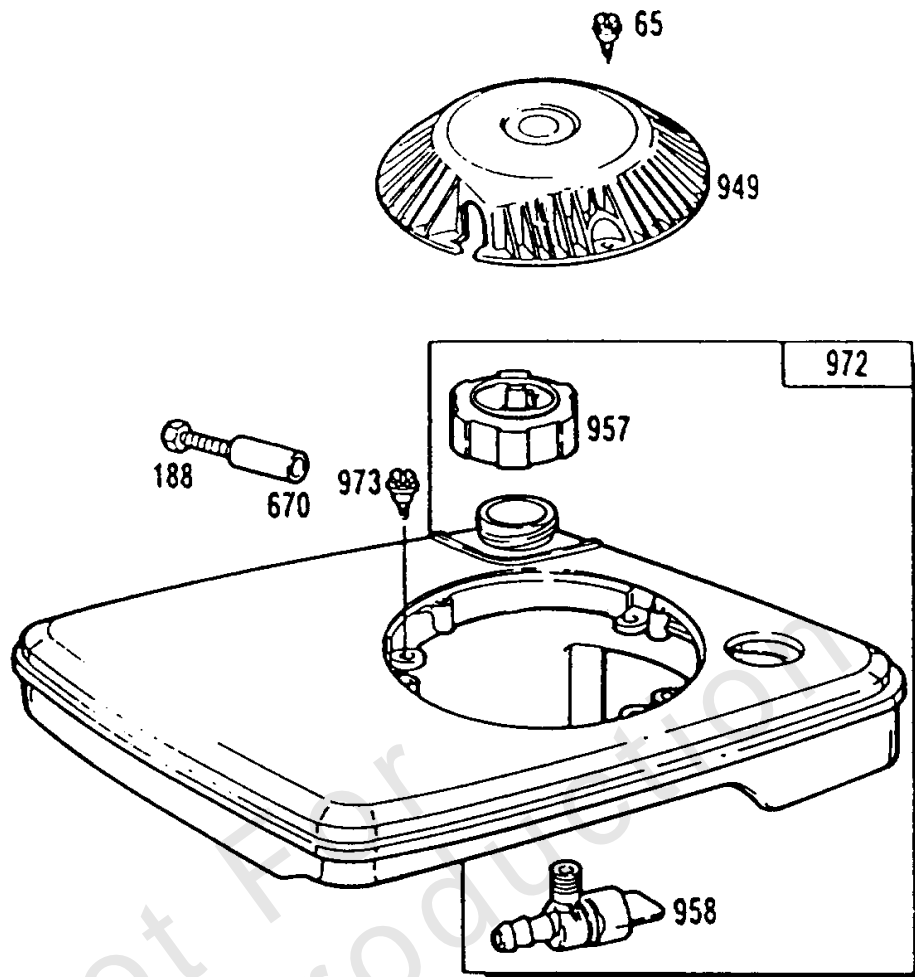

REF. 972

FUEL TANKS FOR ENGINES WITH REWIND START ONLY.

COLOR	BLACK	GREY	AMER. RED(I/C)	SUN YELLOW
PART NO.	490622	490808	490806	490804