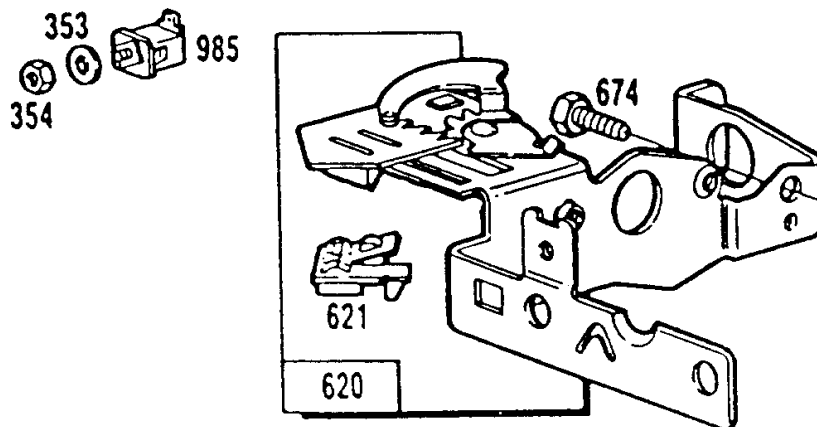

REF. 972

FUEL TANKS FOR ENGINES WITH REWIND START ONLY.

COLOR	BLACK	GREY	AMER. RED(I/C)	SUN YELLOW
PART NO.	490622	490808	490806	490804