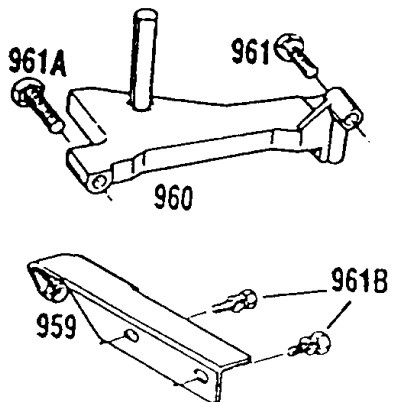

Carburetor, Fuel Tank, Brake

REF NO	PART NO	QTY	DESCRIPTION
617	270344		SEAL, O-Ring -(Intake Manifold) Included in Carburetor Overhaul Kit-See Ref 121. Included in Carburetor Gasket Set-Part No. 398183
618	262035		SPRING, Choke Return
621	396847		SWITCH, Stop
634	-----		No Nomenclature -Included in Carburetor Overhaul Kit-See Ref 121. Included in Carburetor Gasket Set-Part No. 398183
634A	-----		No Nomenclature -Included in Carburetor Overhaul Kit-See Ref 121. Included in Carburetor Gasket Set-Part No. 398183
642	223306		COVER, Air Cleaner
681	490549		KIT, Needle Valve
729	280470		CLIP, Wire
852	396397		CLEANER, Air
922	261647		SPRING, Governor -(Return)
923	394867		PIVOT, Band Brake
933A	223448		PIVOT, Band Brake
933	223278		SPACER -(Used on Engines Without Band Brake)
934	94037		SCREW
935	398758		SWITCH, Interlock -(12 Volt)
942	493248		BRACKET, Brake
955A	231534		RETAINER, Needle Valve
957	397974		CAP, Fuel Tank -(Plastic)
958	399517		VALVE, Fuel Shut Off -(Plastic)
959	399937		BRACKET, Fuel Tank
960	399938		BRACKET, Fuel Tank
961A	93847		SCREW -(Fuel Tank) (Tank)
961B	93980		SCREW -(Fuel Tank) (Tank)
961	93032		SCREW -(Fuel Tank) (Tank)
971A	94256		SCREW -(Air Cleaner)
973	94114		SCREW
975	398191		BOWL, Float
977	490937		SET, Carburetor Gasket -(Lms 11)