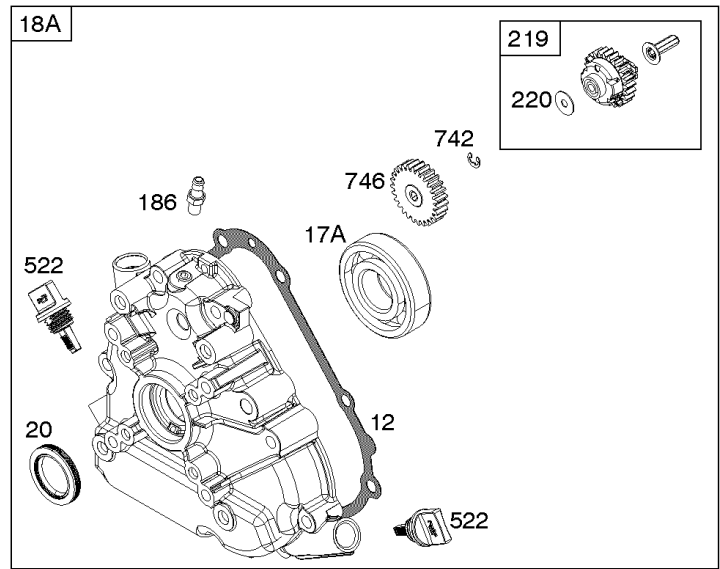

Crankcase Cover, Gear Reduction

Mfg. No: 19L237-0013-F1

Crankcase Cover, Gear Reduction

REF NO	PART NO	QTY	DESCRIPTION
12	798807		GASKET, Crankcase
15A	691682		PLUG-OIL DRAIN
17A	798995		BEARING, Ball
18	799084		COVER, Crankcase
20	798991		SEAL, Oil -(PTO Side)
22	798955		SCREW -(Crankcase Cover/Sump)
79A	794816		CASE, Gear Reduction
80A	793588		GASKET, Gear Case
82A	594700		SCREW -(Gear Reduction Case)
83	690387		SHAFT, Auxiliary Drive
84	691121		PLUG-BREATHER
85	794820		SCREW -(Gear Cover)
86A	793591		COVER, Gear
87	391086S		SEAL, Oil
88A	793589		GASKET, Gear Cover/Housing
170	794833		STUD -(Crankcase Cover/Sump)
186	691764		CONNECTOR-HOSE -(Pulse Line)
219	693578		GEAR, Governor
220	691724		WASHER -(Governor Gear)
272	691168		LOCK, Screw Head
277	794842		WASHER -(Gear Case To Gear Reduction)
364A	699947		TERMINAL, Oil Plug
415	691363		PLUG
415B	794903		PLUG
522	798503		PLUG, Dipstick/Fill
742	692564		RETAINER, E Ring
746	694679		GEAR, Idler
1194	691876		SEAL, O-Ring -(Plug)