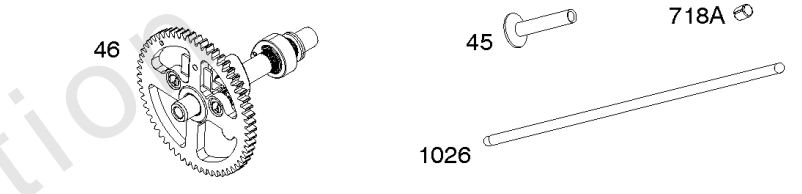

Camshaft, Crankshaft, Cylinder, Piston/Rings/Connecting Rod, Warning Label

Mfg. No: 19L237-0013-F1

- 1036 EMISSIONS LABEL
- 1319 WARNING LABEL
- 1319A WARNING LABEL

Camshaft, Crankshaft, Cylinder, Piston/Rings/Connecting Rod, Warning Label

REF NO	PART NO	QTY	DESCRIPTION
1	799046		CYLINDER ASSEMBLY
3	798991		SEAL, Oil -(Magneto Side)
15	691686		PLUG-OIL DRAIN
16	796957		CRANKSHAFT
17	798993		BEARING, Ball
24	222698S		KEY, Flywheel
25	792117		PISTON ASSEMBLY -(Standard)
25	792144		PISTON ASSEMBLY -(.020 Oversize)
26	792073		SET, Ring -(.020" Oversize)
26	792026		SET, Ring -(Standard)
27	690975		LOCK, Piston Pin
28	696581		PIN, Piston -(Standard)
29	694691		ROD, Connecting
30	694692		DIPPER, Connecting Rod
32	690976		SCREW -(Connecting Rod)
45	690977		TAPPET, Valve
46	795697		CAMSHAFT
306	798992		SHIELD, Cylinder
307	794822		SCREW -(Cylinder Shield)
309	695479		MOTOR, Starter
357	590960		KEY, Drive Pulley
357	591054		KEY, Drive Pulley
377	690979		KEY, Woodruff -Used After Code Date 11103100
377	798972		KEY, Woodruff -Used Before Code Date 11110100
529	791822		GROMMET
552	694674		BUSHING, Governor Crank
718	690959		PIN, Locating -(Cylinder Head)
718A	695178		PIN, Locating -(Head)
741	691288		GEAR, Timing
1026	592673		ROD, Push
1036	-----		LABEL, Emissions -(Available From A Briggs & Stratton Authorized Dealer)
1319	794467		LABEL, Warning
1319A	797669		LABEL, Warning