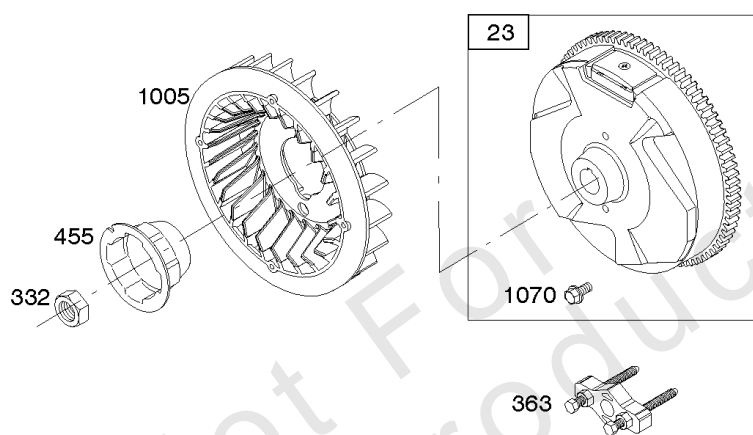

Blower Housing/Shrouds, Flywheel, Rewind Starter

Mfg. No: 19L237-0013-F1

Not For
Reproduction

Blower Housing/Shrouds, Flywheel, Rewind Starter

REF NO	PART NO	QTY	DESCRIPTION
23	794812		FLYWHEEL
37	795715		GUARD, Flywheel -(Snap-on)
37A	699047		GUARD, Flywheel -Used Before Code Date 12080600
37B	790730		GUARD, Flywheel -Used Before Code Date 12080600
37C	591544		GUARD, Flywheel -Used After Code Date 12080500
58	66574		ROPE, Starter -(Cut To Required Length)
60	490652		GRIP-STARTER ROPE
65	699228		SCREW -(Rewind Starter)
78A	699205		SCREW -(Flywheel Guard)
78B	795026		SCREW -(Flywheel Guard)
304	798994		HOUSING, Blower
305	699481		SCREW -(Blower Housing)
332	794824		NUT -(Flywheel)
363	19203		PULLER, Flywheel
455	794867		CUP, Flywheel
608	798825		STARTER, Rewind
727A	697465		COVER, Starter Drive
732	699200		SCREW -(Starter Drive Cover)
1005	794815		FAN, Flywheel
1070	794821		SCREW -(Flywheel Fan)