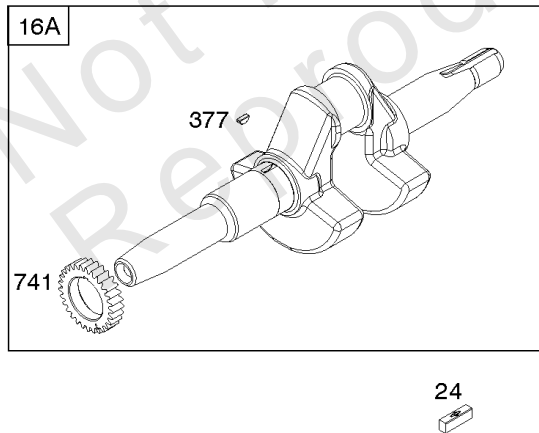

## Camshaft, Crankshaft, Cylinder, Piston/Rings/Connecting Rod, Warning Label

REF NO	PART NO	QTY	DESCRIPTION
1	799046		CYLINDER ASSEMBLY
3	798991		SEAL, Oil -(Magneto Side)
15	691686		PLUG-OIL DRAIN
16	796957		CRANKSHAFT
17	798993		BEARING, Ball
24	222698S		KEY, Flywheel
25	792117		PISTON ASSEMBLY -(Standard)
25	792144		PISTON ASSEMBLY -(.020 Oversize)
26	792073		SET, Ring -(.020" Oversize)
26	792026		SET, Ring -(Standard)
27	690975		LOCK, Piston Pin
28	696581		PIN, Piston -(Standard)
29	694691		ROD, Connecting
30	694692		DIPPER, Connecting Rod
32	690976		SCREW -(Connecting Rod)
45	690977		TAPPET, Valve
46	795697		CAMSHAFT
306	798992		SHIELD, Cylinder
307	794822		SCREW -(Cylinder Shield)
309	695479		MOTOR, Starter
357	590960		KEY, Drive Pulley
357	591054		KEY, Drive Pulley
377	690979		KEY, Woodruff -Used After Code Date 11103100
377	798972		KEY, Woodruff -Used Before Code Date 11110100
529	791822		GROMMET
552	694674		BUSHING, Governor Crank
718	690959		PIN, Locating -(Cylinder Head)
718A	695178		PIN, Locating -(Head)
741	691288		GEAR, Timing
1026	592673		ROD, Push
1036	-----		LABEL, Emissions -(Available From A Briggs & Stratton Authorized Dealer)
1319	794467		LABEL, Warning
1319A	797669		LABEL, Warning