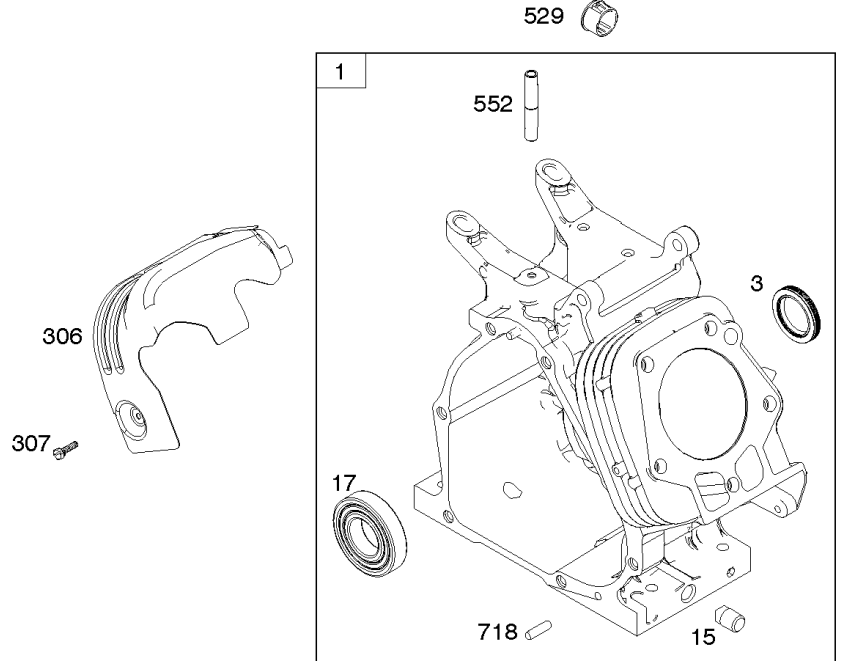

Camshaft, Crankshaft, Cylinder, Piston/Rings/Connecting Rod, Warning Label

Mfg. No: 19L237-0013-F1

- 1036 EMISSIONS LABEL
- 1319 WARNING LABEL
- 1319A WARNING LABEL

Camshaft, Crankshaft, Cylinder, Piston/Rings/Connecting Rod, Warning Label

REF NO	PART NO	QTY	DESCRIPTION
1	799046		CYLINDER ASSEMBLY
3	798991		SEAL, Oil -(Magneto Side)
15	691686		PLUG-OIL DRAIN
16	796957		CRANKSHAFT
17	798993		BEARING, Ball
24	222698S		KEY, Flywheel
25	792117		PISTON ASSEMBLY -(Standard)
25	792144		PISTON ASSEMBLY -(.020 Oversize)
26	792073		SET, Ring -(.020" Oversize)
26	792026		SET, Ring -(Standard)
27	690975		LOCK, Piston Pin
28	696581		PIN, Piston -(Standard)
29	694691		ROD, Connecting
30	694692		DIPPER, Connecting Rod
32	690976		SCREW -(Connecting Rod)
45	690977		TAPPET, Valve
46	795697		CAMSHAFT
306	798992		SHIELD, Cylinder
307	794822		SCREW -(Cylinder Shield)
309	695479		MOTOR, Starter
357	590960		KEY, Drive Pulley
357	591054		KEY, Drive Pulley
377	690979		KEY, Woodruff -Used After Code Date 11103100
377	798972		KEY, Woodruff -Used Before Code Date 11110100
529	791822		GROMMET
552	694674		BUSHING, Governor Crank
718	690959		PIN, Locating -(Cylinder Head)
718A	695178		PIN, Locating -(Head)
741	691288		GEAR, Timing
1026	592673		ROD, Push
1036	-----		LABEL, Emissions -(Available From A Briggs & Stratton Authorized Dealer)
1319	794467		LABEL, Warning
1319A	797669		LABEL, Warning