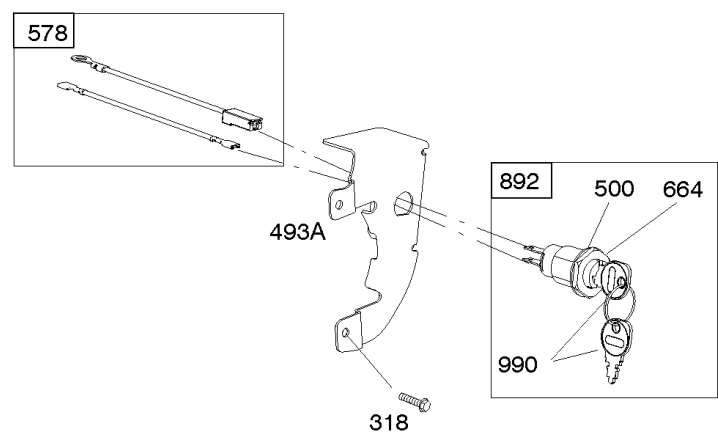

## Alternator, Ignition, Motor-Starter

REF NO	PART NO	QTY	DESCRIPTION
801	694482		CAP-DRIVE
802	691286		CAP, End
813	690635		CLAMP
851	493880S		TERMINAL-SPARK PLUG
892	690646		SWITCH, Key
920	691656		SOLENOID, Starter
990	691959		SET, Key
1051	691265		RING, Retaining
1052A	794805		SENSOR, Oil -Used After Code Date 14093000
1052A	693805		SENSOR, Oil -Used Before Code Date 14100100
1090	691293		RETAINER, Brush
1119	699772		SCREW -(Alternator)