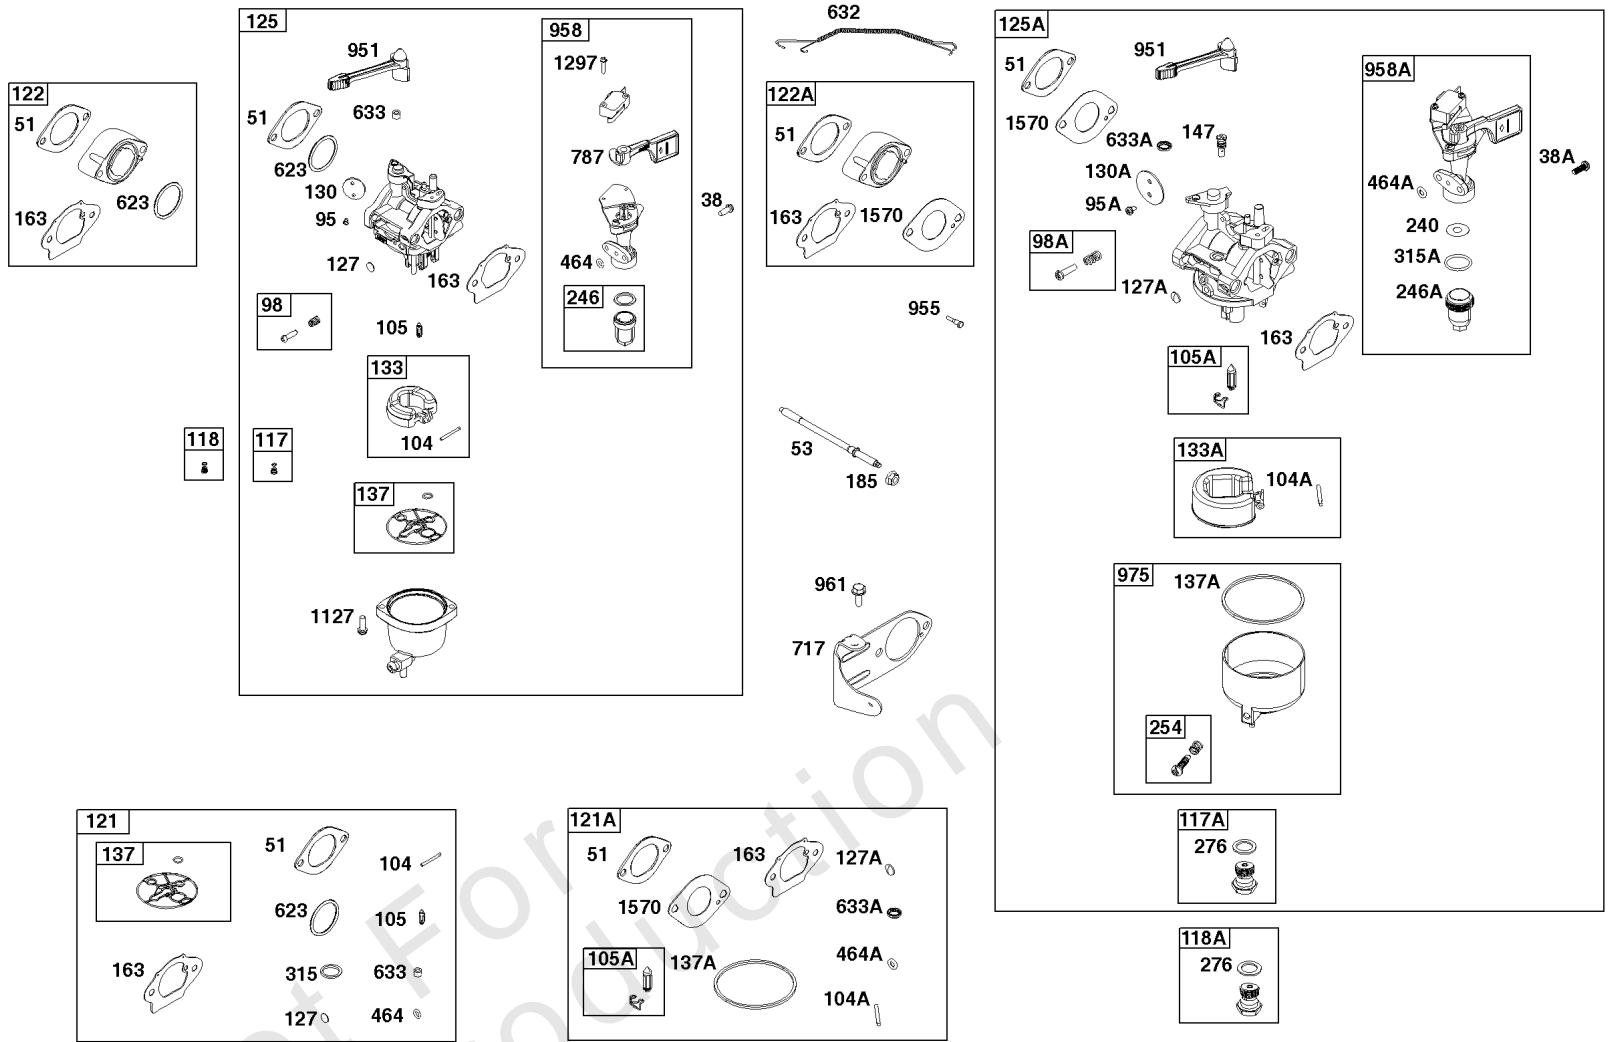

Carburetor Group

REF NO	PART NO	QTY	DESCRIPTION
38	698557	2	SCREW -(Fuel Shut Off Valve) -Used Before Code Date 18112600
38A	595328	2	SCREW -(Fuel Shut Off Valve) -Used After Code Date 18112500
51	-----	1	GASKET, Intake -(Part information located in Cylinder Head Group.)
53	798988	2	STUD -(Carburetor)
95	690718	2	SCREW -(Throttle Valve) -Used Before Code Date 18112600
95A	797161	2	SCREW -(Throttle Valve) -Used After Code Date 18112500
98	695408	1	KIT, Idle Speed -Used Before Code Date 18112600
98A	847139	1	KIT, Idle Speed -Used After Code Date 18112500
104	694918	1	PIN, Float Hinge -Used Before Code Date 18112600
104A	597533	1	PIN, Float Hinge -Used After Code Date 18112500
105	696136	1	VALVE, Float Needle -Used Before Code Date 18112600
105A	84004840	1	VALVE, Float Needle -Used After Code Date 18112500
117	698788	1	JET, Main -(Standard) -Used Before Code Date 18112600
117A	84004489	1	JET, Main -(Standard) -Used After Code Date 18112500
118	799134	1	JET, Main -(High Altitude) -Used Before Code Date 18112600
118A	84004744	1	JET, Main -(High Altitude) -Used After Code Date 18112500
121	799722	1	KIT, Carburetor Overhaul -(Service Kits may include extra parts not specific to this engine.) -Used Before Code Date 18112600
121A	84004975	1	KIT, Carburetor Overhaul -(Service Kits may include extra parts not specific to this engine.) -Used After Code Date 18112500
122	799766	1	SPACER, Carburetor -Used Before Code Date 18112600
122A	84004776	1	SPACER, Carburetor -Used After Code Date 17112000
125	799060	1	CARBURETOR -Used Before Code Date 18112600
125A	84003204	1	CARBURETOR -Used After Code Date 18112500
127	690727	1	PLUG, Welch -Used Before Code Date 18112600
127A	84004841	1	PLUG, Welch -Used After Code Date 18112500
130	696139	1	VALVE, Throttle -Used Before Code Date 18112600
130A	84004397	1	VALVE, Throttle -Used After Code Date 18112500