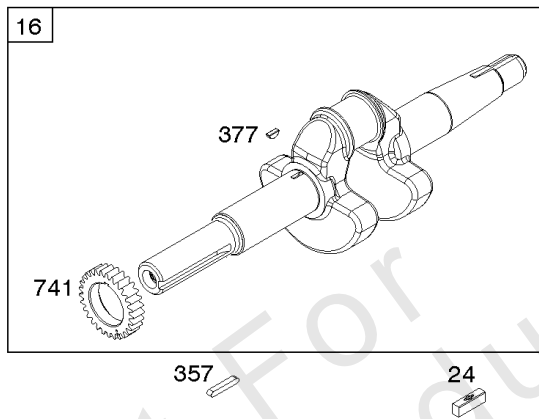

## Camshaft, Crankshaft, Cylinder, Piston/Rings/Connecting Rod, Warning Label

REF NO	PART NO	QTY	DESCRIPTION
1	799046		CYLINDER ASSEMBLY
3	798991		SEAL, Oil -(Magneto Side)
15	691686		PLUG-OIL DRAIN
16	796957		CRANKSHAFT
17	798993		BEARING, Ball
24	222698S		KEY, Flywheel
25	792117		PISTON ASSEMBLY -(Standard)
25	792144		PISTON ASSEMBLY -(.020 Oversize)
26	792073		SET, Ring -(.020" Oversize)
26	792026		SET, Ring -(Standard)
27	690975		LOCK, Piston Pin
28	696581		PIN, Piston -(Standard)
29	694691		ROD, Connecting
30	694692		DIPPER, Connecting Rod
32	690976		SCREW -(Connecting Rod)
45	690977		TAPPET, Valve
46	795697		CAMSHAFT
306	798992		SHIELD, Cylinder
307	794822		SCREW -(Cylinder Shield)
309	695479		MOTOR, Starter
357	590960		KEY, Drive Pulley
357	591054		KEY, Drive Pulley
377	690979		KEY, Woodruff -Used After Code Date 11103100
377	798972		KEY, Woodruff -Used Before Code Date 11110100
529	791822		GROMMET
552	694674		BUSHING, Governor Crank
718	690959		PIN, Locating -(Cylinder Head)
718A	695178		PIN, Locating -(Head)
741	691288		GEAR, Timing
1026	592673		ROD, Push
1036	-----		LABEL, Emissions -(Available From A Briggs & Stratton Authorized Dealer)
1319	794467		LABEL, Warning
1319A	797669		LABEL, Warning