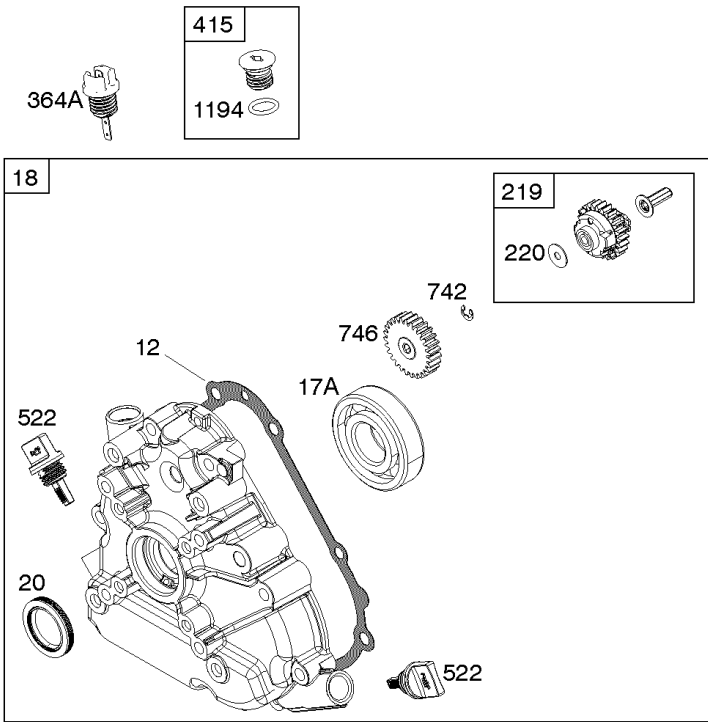

Crankcase Cover, Gear Reduction

Mfg. No: 19L237-0013-F1

Crankcase Cover, Gear Reduction

REF NO	PART NO	QTY	DESCRIPTION
12	798807		GASKET, Crankcase
15A	691682		PLUG-OIL DRAIN
17A	798995		BEARING, Ball
18	799084		COVER, Crankcase
20	798991		SEAL, Oil -(PTO Side)
22	798955		SCREW -(Crankcase Cover/Sump)
79A	794816		CASE, Gear Reduction
80A	793588		GASKET, Gear Case
82A	594700		SCREW -(Gear Reduction Case)
83	690387		SHAFT, Auxiliary Drive
84	691121		PLUG-BREATHER
85	794820		SCREW -(Gear Cover)
86A	793591		COVER, Gear
87	391086S		SEAL, Oil
88A	793589		GASKET, Gear Cover/Housing
170	794833		STUD -(Crankcase Cover/Sump)
186	691764		CONNECTOR-HOSE -(Pulse Line)
219	693578		GEAR, Governor
220	691724		WASHER -(Governor Gear)
272	691168		LOCK, Screw Head
277	794842		WASHER -(Gear Case To Gear Reduction)
364A	699947		TERMINAL, Oil Plug
415	691363		PLUG
415B	794903		PLUG
522	798503		PLUG, Dipstick/Fill
742	692564		RETAINER, E Ring
746	694679		GEAR, Idler
1194	691876		SEAL, O-Ring -(Plug)